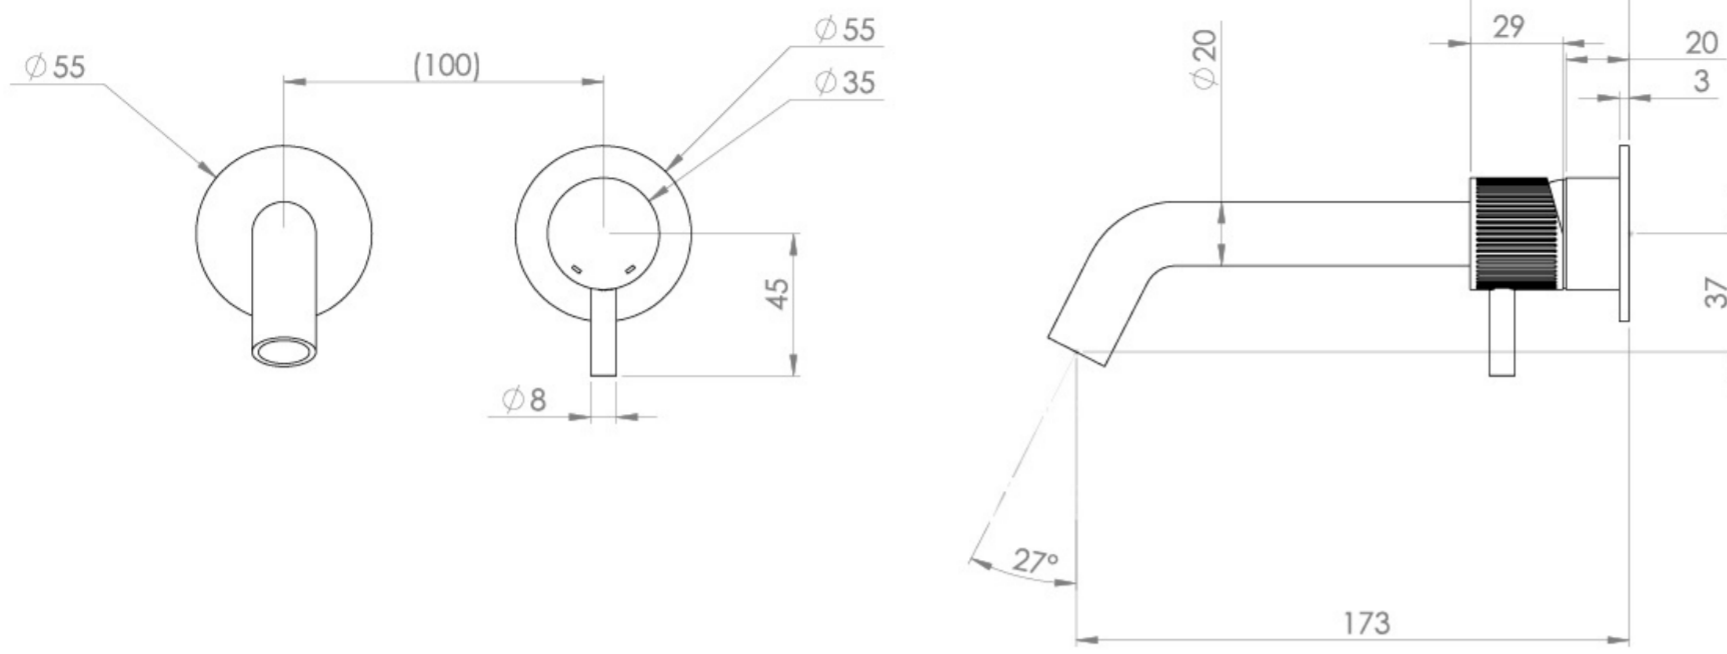

TECHNICAL DRAWING

FLOW RATE

- 1 Bar - Flowrate: 3.9 l/min
- 2 Bar - Flowrate: 4.18 l/min
- 3 Bar - Flowrate: 4.18 l/min
- 5 Bar - Flowrate: 4.69 l/min

Saneux reserves the right to alter the specifications and product range without prior notice. Dimensions are given as a guide only. Dimensions should not be used for surrounding furniture, fixtures and fittings until the product is on site.

<https://saneux.com/products/cos-2-plate-wall-mounted-kit-w-classic-spout-170mm-w-fluted-handle-brushed-brass-pvd>