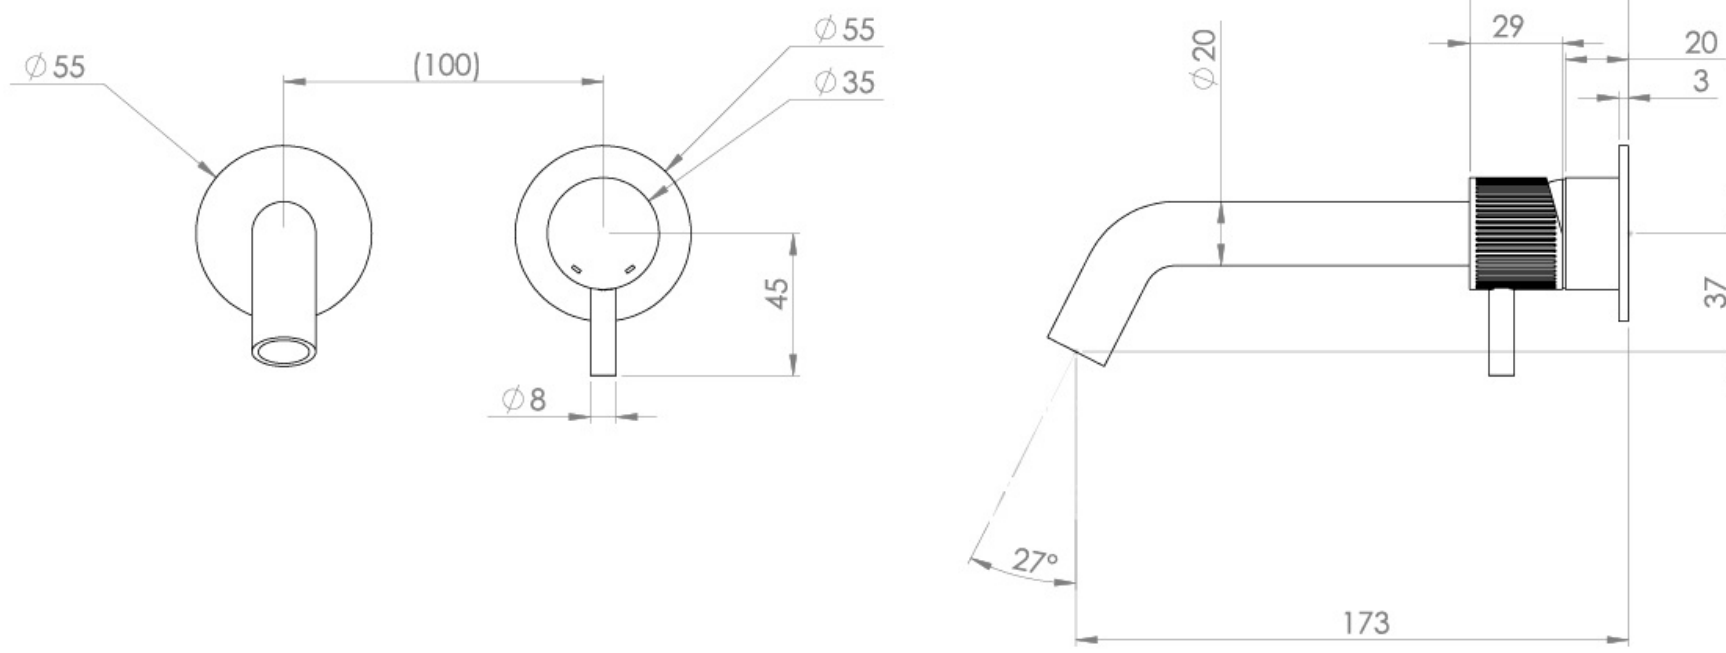

COS 2 PLATE WALL MOUNTED KIT - W/ CLASSIC SPOUT (170MM) W/ FLUTED HANDLE - CHROME

Product Code: CO305.F

PRODUCT INFORMATION

Height:	103mm
Width:	155mm
Depth:	183mm
Finish:	Chrome
Product Type:	Wall Mounted Basin Mixer Tap
Material	Brass
Waste	Not included, purchase separately
Guarantee	5 years
Spout Projection (mm)	173

The colored finishes utilize a PVD coating, ensuring superior quality and long-lasting durability.

This wall-mounted basin mixer is available with short, standard, and long spouts, and is designed for use with a basin that has a 0 tap hole or a sit-on basin.

Waste to be purchased separately.

TECHNICAL DRAWING

FLOW RATE

- 1 Bar - Flowrate: 3.9 l/min
- 2 Bar - Flowrate: 4.18 l/min
- 3 Bar - Flowrate: 4.18 l/min
- 5 Bar - Flowrate: 4.69 l/min

Saneux reserves the right to alter the specifications and product range without prior notice. Dimensions are given as a guide only. Dimensions should not be used for surrounding furniture, fixtures and fittings until the product is on site.