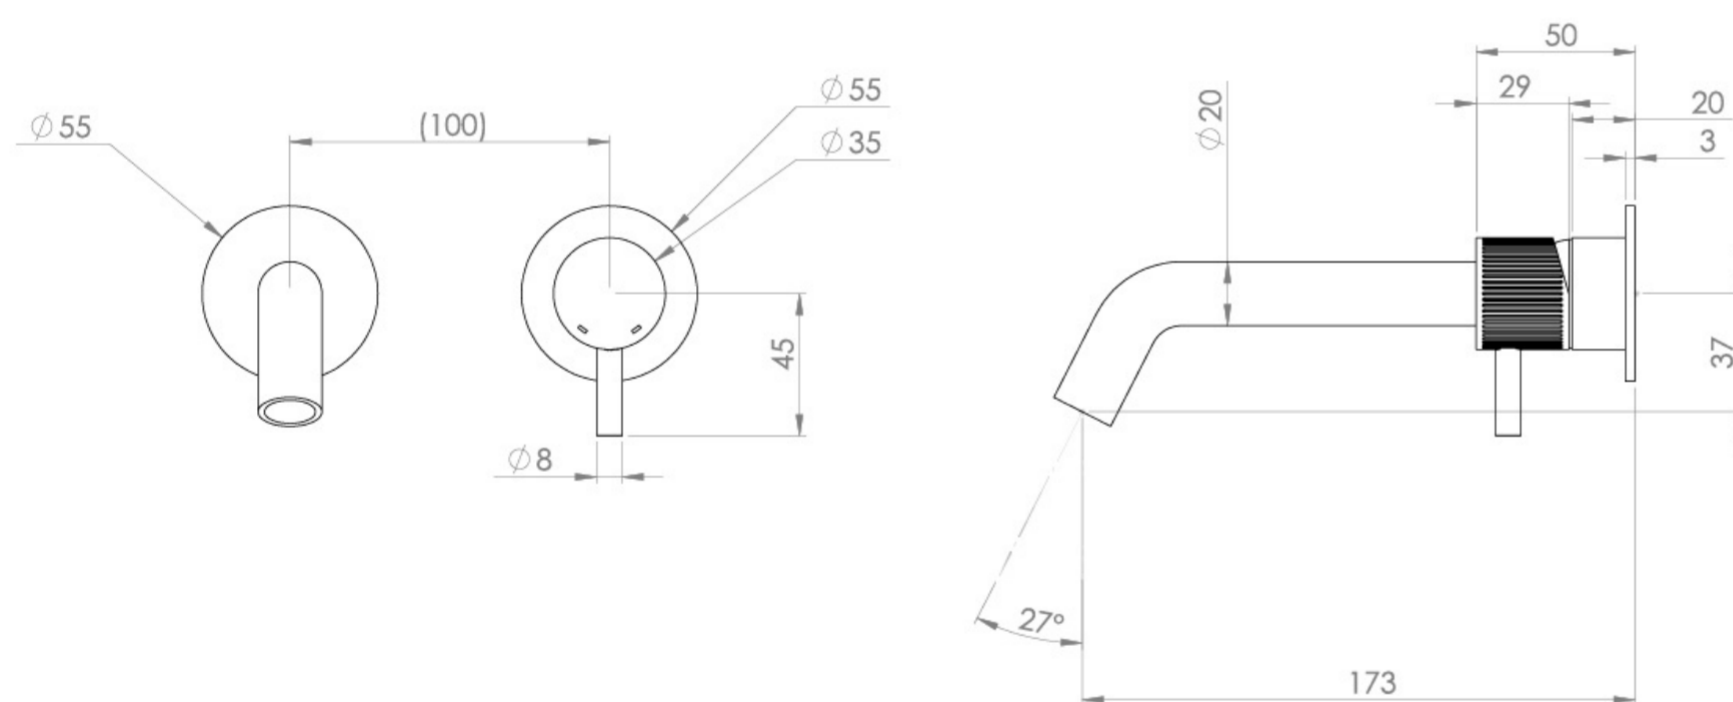

# COS 2 PLATE WALL MOUNTED KIT - W/ CLASSIC SPOUT (170MM) W/ FLUTED HANDLE - CHROME

## PRODUCT INFORMATION

<b>Finish:</b>	Chrome
<b>Material</b>	Brass
<b>Waste</b>	Not included, purchase separately
<b>Guarantee</b>	5 years
<b>Spout Projection (mm)</b>	173

**Product Code:** CO305.F

## TECHNICAL DRAWING

Saneux reserves the right to alter the specifications and product range without prior notice. Dimensions are given as a guide only. Dimensions should not be used for surrounding furniture, fixtures and fittings until the product is on site.