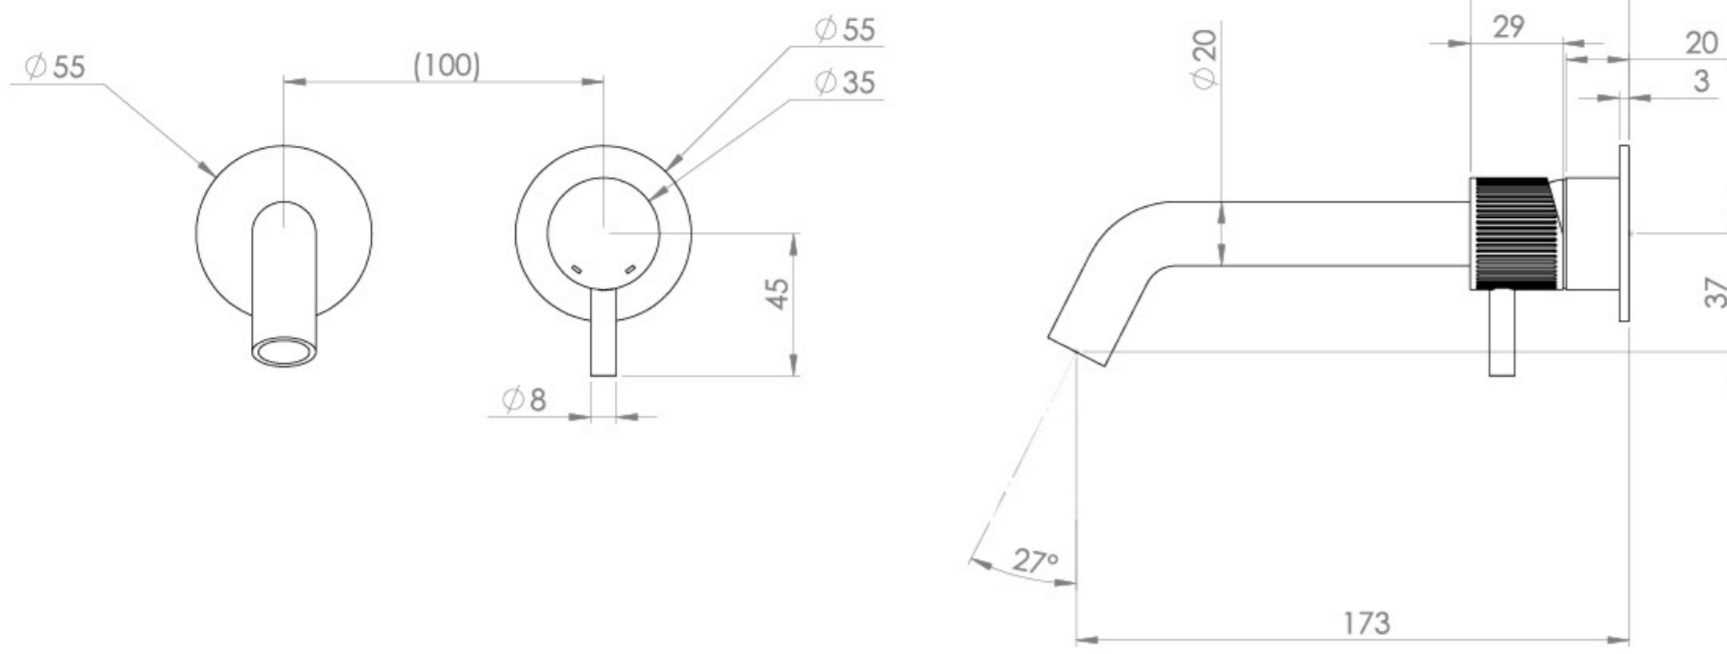

### PRODUCT INFORMATION

<b>Height:</b>	103mm
<b>Width:</b>	155mm
<b>Depth:</b>	183mm
<b>Finish:</b>	Chrome
<b>Product Type:</b>	Wall Mounted Basin Mixer Tap
<b>Material</b>	Brass
<b>Waste</b>	Not included, purchase separately
<b>Guarantee</b>	5 years
<b>Spout Projection (mm)</b>	173

The colored finishes utilize a PVD coating, ensuring superior quality and long-lasting durability.

This wall-mounted basin mixer is available with short, standard, and long spouts, and is designed for use with a basin that has a 0 tap hole or a sit-on basin.

# FLOW RATE

- 1 Bar - Flowrate: 3.9 l/min
- 2 Bar - Flowrate: 4.18 l/min
- 3 Bar - Flowrate: 4.18 l/min
- 5 Bar - Flowrate: 4.69 l/min

Saneux reserves the right to alter the specifications and product range without prior notice. Dimensions are given as a guide only. Dimensions should not be used for surrounding furniture, fixtures and fittings until the product is on site.