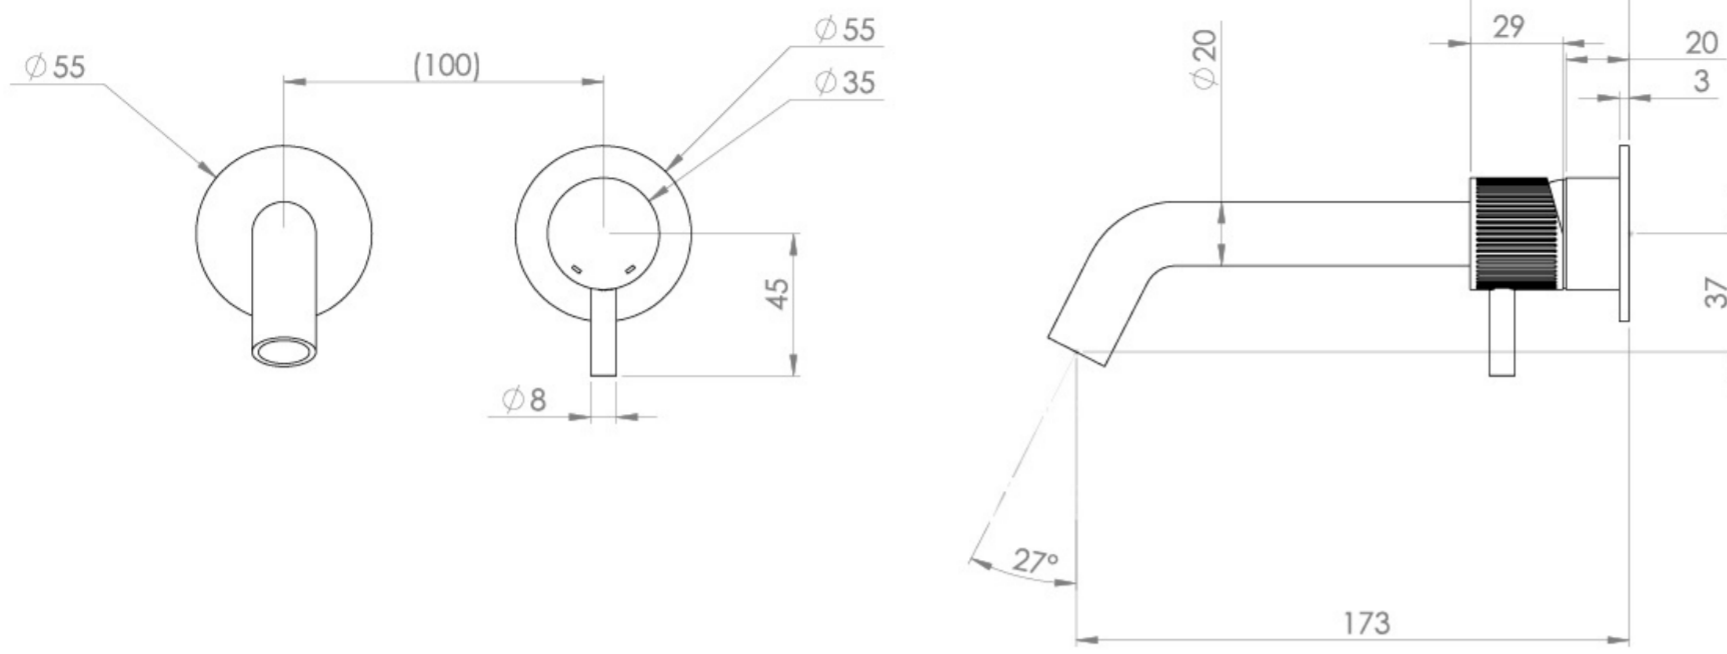

COS 2 PLATE WALL MOUNTED KIT - W/ CLASSIC SPOUT (170MM) W/ FLUTED HANDLE - CHROME

Product Code: CO305.F

PRODUCT INFORMATION

Height:	103mm
Width:	155mm
Depth:	183mm
Finish:	Chrome
Product Type:	Wall Mounted Basin Mixer Tap
Material	Brass
Waste	Not included, purchase separately
Guarantee	5 years
Spout Projection (mm)	173

The colored finishes utilize a PVD coating, ensuring superior quality and long-lasting durability.

This wall-mounted basin mixer is available with short, standard, and long spouts, and is designed for use with a basin that has a 0 tap hole or a sit-on basin.

Waste to be purchased separately.

TECHNICAL DRAWING

FLOW RATE

- 1 Bar - Flowrate: 3.9 l/min
- 2 Bar - Flowrate: 4.18 l/min
- 3 Bar - Flowrate: 4.18 l/min
- 5 Bar - Flowrate: 4.69 l/min

Saneux reserves the right to alter the specifications and product range without prior notice. Dimensions are given as a guide only. Dimensions should not be used for surrounding furniture, fixtures and fittings until the product is on site.