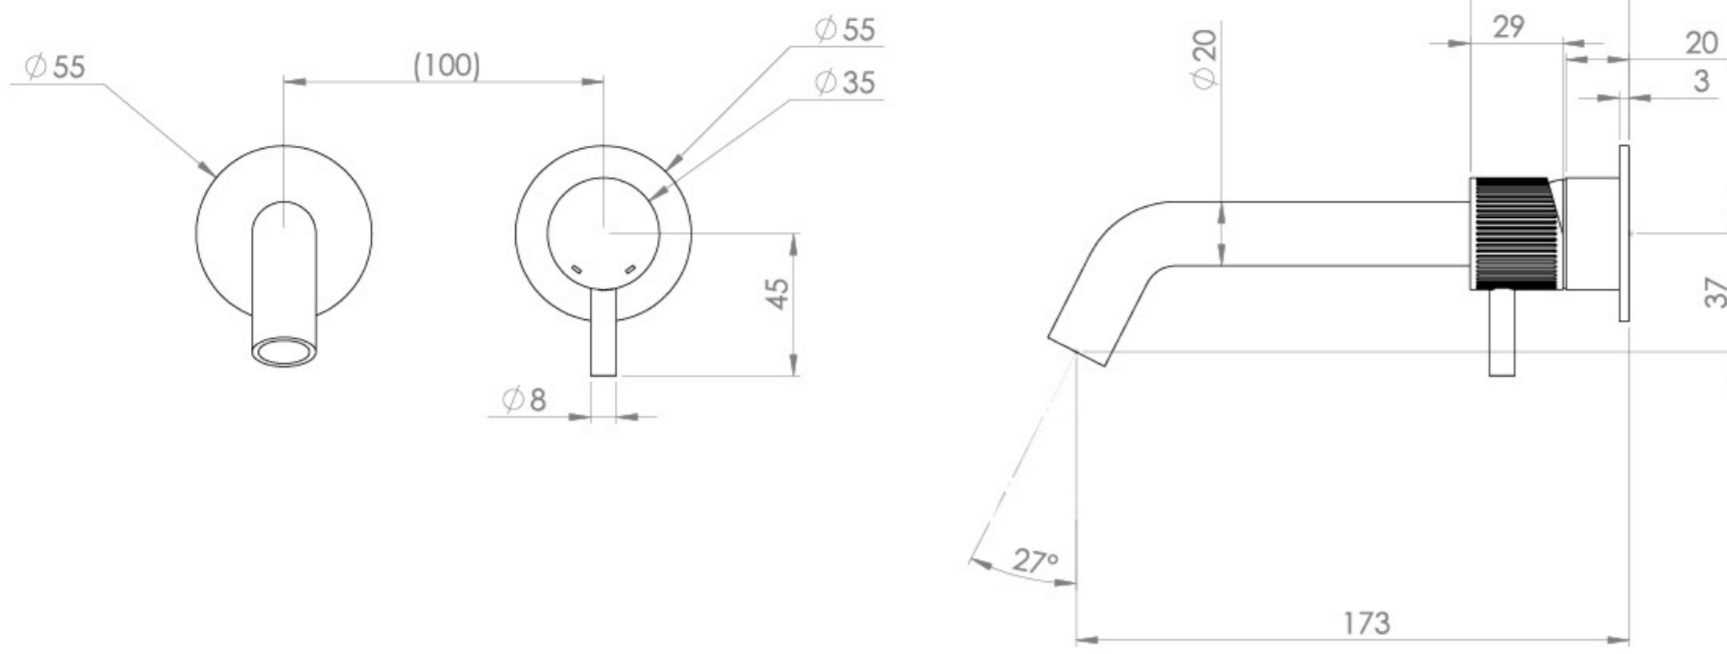

### PRODUCT INFORMATION

<b>Height:</b>	103mm
<b>Width:</b>	155mm
<b>Depth:</b>	183mm
<b>Finish:</b>	Chrome
<b>Product Type:</b>	Wall Mounted Basin Mixer Tap
<b>Material</b>	Brass
<b>Waste</b>	Not included, purchase separately
<b>Guarantee</b>	5 years
<b>Spout Projection (mm)</b>	173

The colored finishes utilize a PVD coating, ensuring superior quality and long-lasting durability.

This wall-mounted basin mixer is available with short, standard, and long spouts, and is designed for use with a basin that has a 0 tap hole or a sit-on basin.

## TECHNICAL DRAWING

## FLOW RATE

- 1 Bar - Flowrate: 3.9 l/min
- 2 Bar - Flowrate: 4.18 l/min
- 3 Bar - Flowrate: 4.18 l/min
- 5 Bar - Flowrate: 4.69 l/min

Saneux reserves the right to alter the specifications and product range without prior notice. Dimensions are given as a guide only. Dimensions should not be used for surrounding furniture, fixtures and fittings until the product is on site.