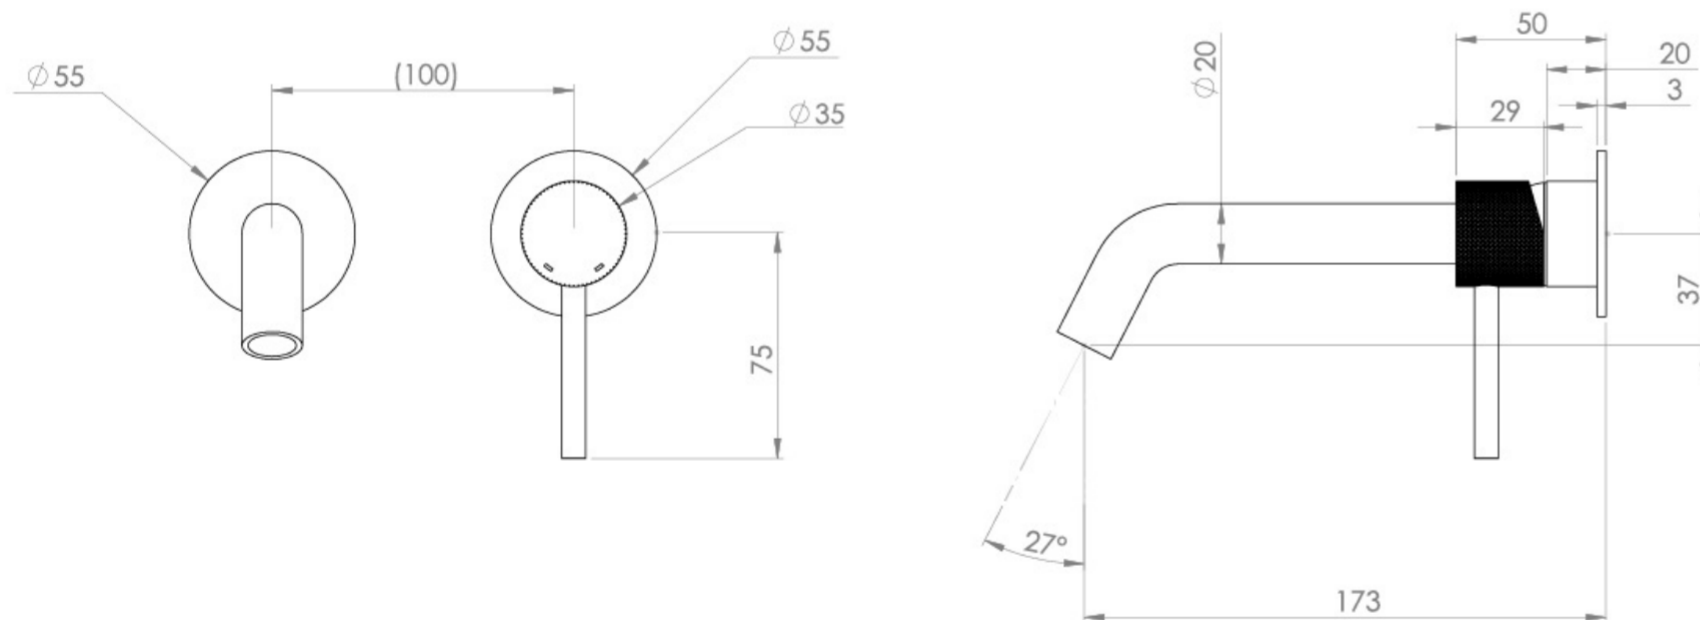

COS 2 PLATE WALL MOUNTED KIT - W/ CLASSIC SPOUT (170MM) W/ KNURLED HANDLE - SATIN BLACK (PVD)

PRODUCT INFORMATION

Finish:	Satin Black (PVD)
Material	Brass
Waste	Not included, purchase separately
Guarantee	5 years
Spout Projection (mm)	173

Product Code: CO305.KSB

TECHNICAL DRAWING

Saneux reserves the right to alter the specifications and product range without prior notice. Dimensions are given as a guide only. Dimensions should not be used for surrounding furniture, fixtures and fittings until the product is on site.