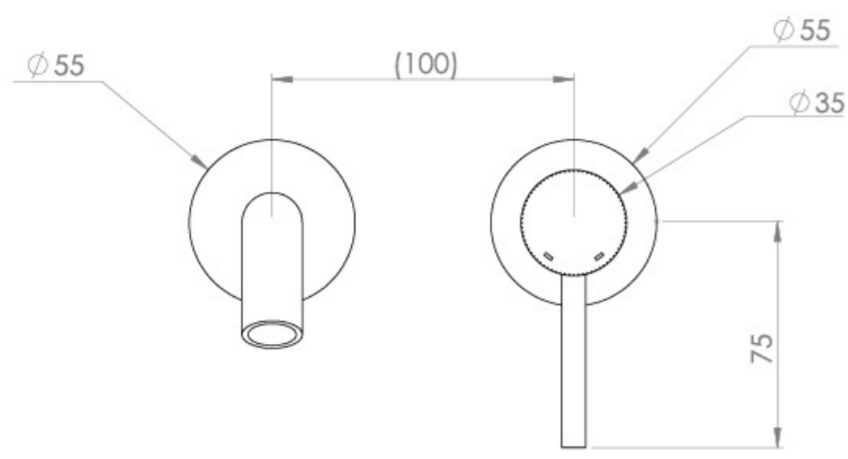

COS 2 PLATE WALL MOUNTED KIT - W/ CLASSIC SPOUT (170MM) W/ KNURLED HANDLE - BRUSHED BRASS (PVD)

Product Code: CO305.KBB

PRODUCT INFORMATION

Height:	103mm
Width:	155mm
Depth:	183mm
Finish:	Brushed Brass (PVD)
Product Type:	Wall Mounted Basin Mixer Tap
Material	Brass
Waste	Not included, purchase separately
Guarantee	5 years
Spout Projection (mm)	173

The colored finishes utilize a PVD coating, ensuring superior quality and long-lasting durability.

This wall-mounted basin mixer is available with short, standard, and long spouts, and is designed for use with a basin that has a 0 tap hole or a sit-on basin.

Waste to be purchased separately.

TECHNICAL DRAWING

FLOW RATE

- 1 Bar - Flowrate: 3.9 l/min
- 2 Bar - Flowrate: 4.18 l/min
- 3 Bar - Flowrate: 4.18 l/min
- 5 Bar - Flowrate: 4.69 l/min

Saneux reserves the right to alter the specifications and product range without prior notice. Dimensions are given as a guide only. Dimensions should not be used for surrounding furniture, fixtures and fittings until the product is on site.