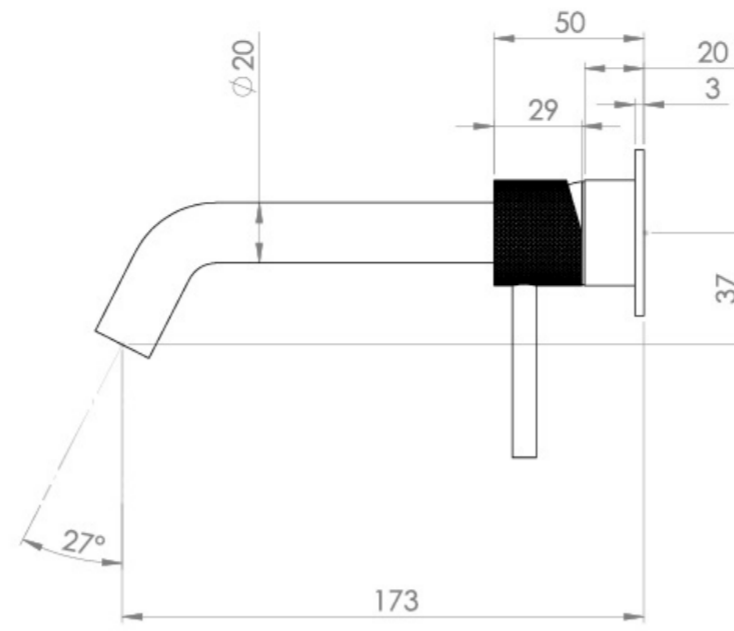

COS 2 PLATE WALL MOUNTED KIT - W/ CLASSIC SPOUT (170MM) W/ KNURLED HANDLE - BRUSHED BRASS (PVD)

Product Code: CO305.KBB

PRODUCT INFORMATION

Height:	103mm
Width:	155mm
Depth:	183mm
Finish:	Brushed Brass (PVD)
Product Type:	Wall Mounted Basin Mixer Tap
Material	Brass
Waste	Not included, purchase separately
Guarantee	5 years
Spout Projection (mm)	173

The colored finishes utilize a PVD coating, ensuring superior quality and long-lasting durability.

This wall-mounted basin mixer is available with short, standard, and long spouts, and is designed for use with a basin that has a 0 tap hole or a sit-on basin.

Waste to be purchased separately.

TECHNICAL DRAWING

FLOW RATE

- 1 Bar - Flowrate: 3.9 l/min
- 2 Bar - Flowrate: 4.18 l/min
- 3 Bar - Flowrate: 4.18 l/min
- 5 Bar - Flowrate: 4.69 l/min

Saneux reserves the right to alter the specifications and product range without prior notice. Dimensions are given as a guide only. Dimensions should not be used for surrounding furniture, fixtures and fittings until the product is on site.