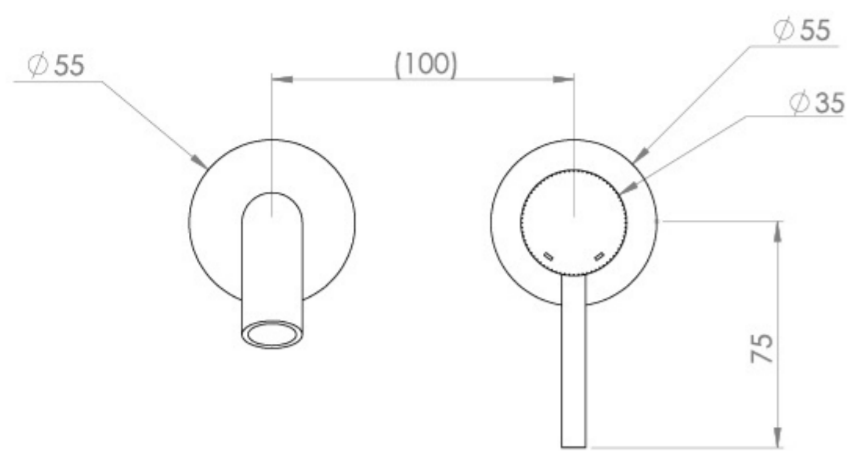

TECHNICAL DRAWING

FLOW RATE

- 1 Bar - Flowrate: 3.9 l/min
- 2 Bar - Flowrate: 4.18 l/min
- 3 Bar - Flowrate: 4.18 l/min
- 5 Bar - Flowrate: 4.69 l/min

Saneux reserves the right to alter the specifications and product range without prior notice. Dimensions are given as a guide only. Dimensions should not be used for surrounding furniture, fixtures and fittings until the product is on site.

<https://saneux.com/products/cos-2-plate-wall-mounted-kit-w-classic-spout-170mm-w-knurled-handle-brushed-brass-pvd>