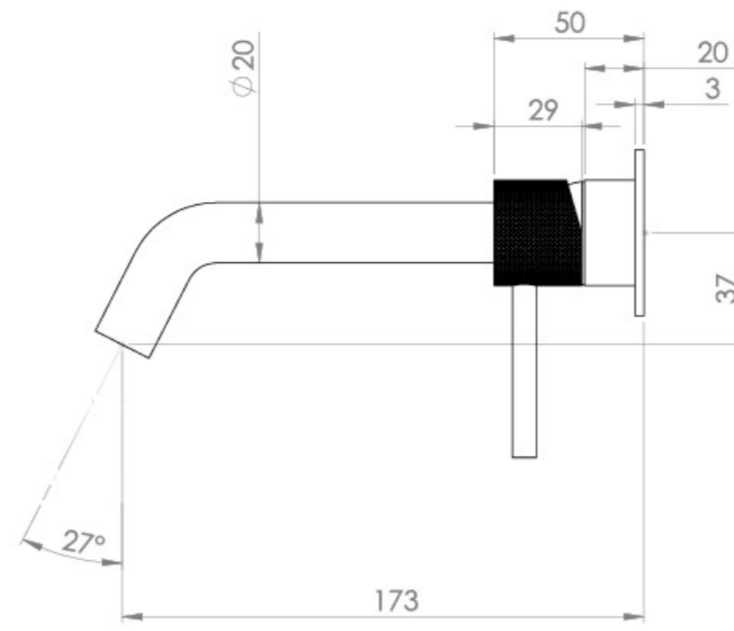

## PRODUCT INFORMATION

<b>Height:</b>	103mm
<b>Width:</b>	155mm
<b>Depth:</b>	183mm
<b>Finish:</b>	Brushed Brass (PVD)
<b>Product Type:</b>	Wall Mounted Basin Mixer Tap
<b>Material</b>	Brass
<b>Waste</b>	Not included, purchase separately
<b>Guarantee</b>	5 years
<b>Spout Projection (mm)</b>	173

The colored finishes utilize a PVD coating, ensuring superior quality and long-lasting durability.

This wall-mounted basin mixer is available with short, standard, and long spouts, and is designed for use with a basin that has a 0 tap hole or a sit-on basin.

# TECHNICAL DRAWING

# FLOW RATE

- 1 Bar - Flowrate: 3.9 l/min
- 2 Bar - Flowrate: 4.18 l/min
- 3 Bar - Flowrate: 4.18 l/min
- 5 Bar - Flowrate: 4.69 l/min

Saneux reserves the right to alter the specifications and product range without prior notice. Dimensions are given as a guide only. Dimensions should not be used for surrounding furniture, fixtures and fittings until the product is on site.