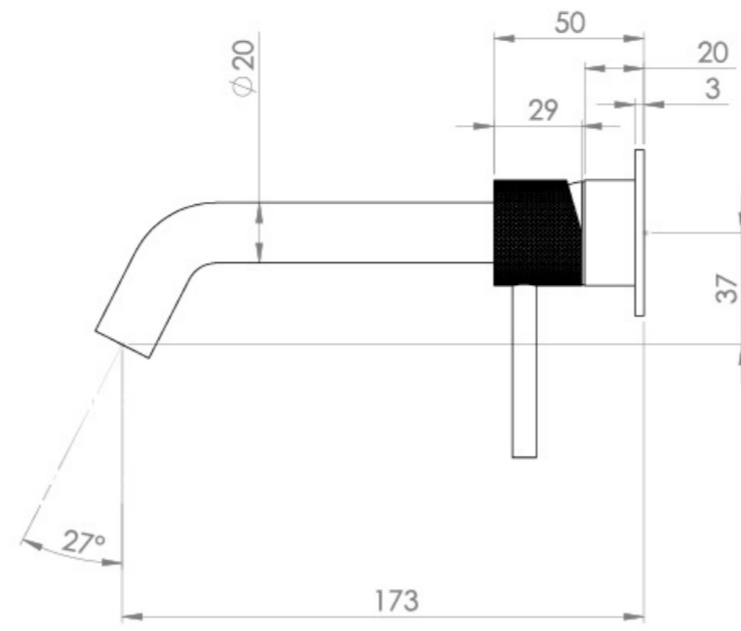

COS 2 PLATE WALL MOUNTED KIT - W/ CLASSIC SPOUT (170MM) W/ KNURLED HANDLE - BRUSHED BRASS (PVD)

Product Code: CO305.KBB

PRODUCT INFORMATION

Height:	103mm
Width:	155mm
Depth:	183mm
Finish:	Brushed Brass (PVD)
Product Type:	Wall Mounted Basin Mixer Tap
Material	Brass
Waste	Not included, purchase separately
Guarantee	5 years
Spout Projection (mm)	173

The colored finishes utilize a PVD coating, ensuring superior quality and long-lasting durability.

This wall-mounted basin mixer is available with short, standard, and long spouts, and is designed for use with a basin that has a 0 tap hole or a sit-on basin.

Waste to be purchased separately.

TECHNICAL DRAWING

FLOW RATE

- 1 Bar - Flowrate: 3.9 l/min
- 2 Bar - Flowrate: 4.18 l/min
- 3 Bar - Flowrate: 4.18 l/min
- 5 Bar - Flowrate: 4.69 l/min

Saneux reserves the right to alter the specifications and product range without prior notice. Dimensions are given as a guide only. Dimensions should not be used for surrounding furniture, fixtures and fittings until the product is on site.