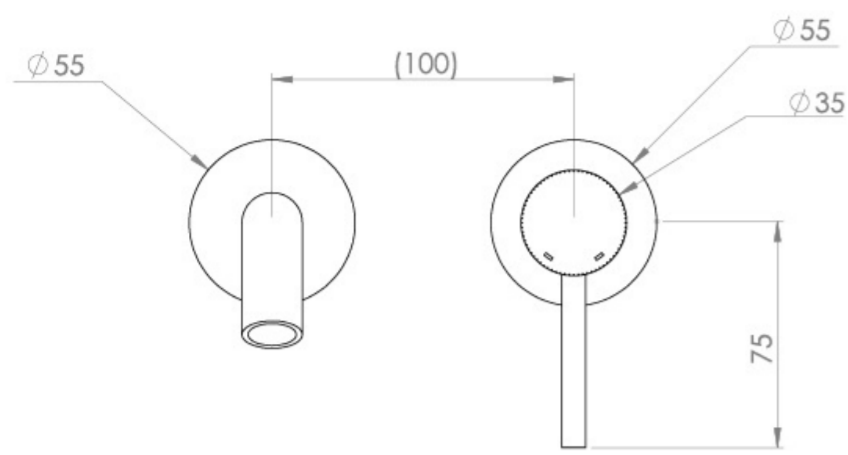

COS 2 PLATE WALL MOUNTED KIT - W/ CLASSIC SPOUT (170MM) W/ KNURLED HANDLE - CHROME

Product Code: CO305.K

PRODUCT INFORMATION

Height:	103mm
Width:	155mm
Depth:	183mm
Finish:	Chrome
Product Type:	Wall Mounted Basin Mixer Tap
Material	Brass
Waste	Not included, purchase separately
Guarantee	5 years
Spout Projection (mm)	173

The colored finishes utilize a PVD coating, ensuring superior quality and long-lasting durability.

This wall-mounted basin mixer is available with short, standard, and long spouts, and is designed for use with a basin that has a 0 tap hole or a sit-on basin.

Waste to be purchased separately.

TECHNICAL DRAWING

FLOW RATE

- 1 Bar - Flowrate: 3.9 l/min
- 2 Bar - Flowrate: 4.18 l/min
- 3 Bar - Flowrate: 4.18 l/min
- 5 Bar - Flowrate: 4.69 l/min

Saneux reserves the right to alter the specifications and product range without prior notice. Dimensions are given as a guide only. Dimensions should not be used for surrounding furniture, fixtures and fittings until the product is on site.