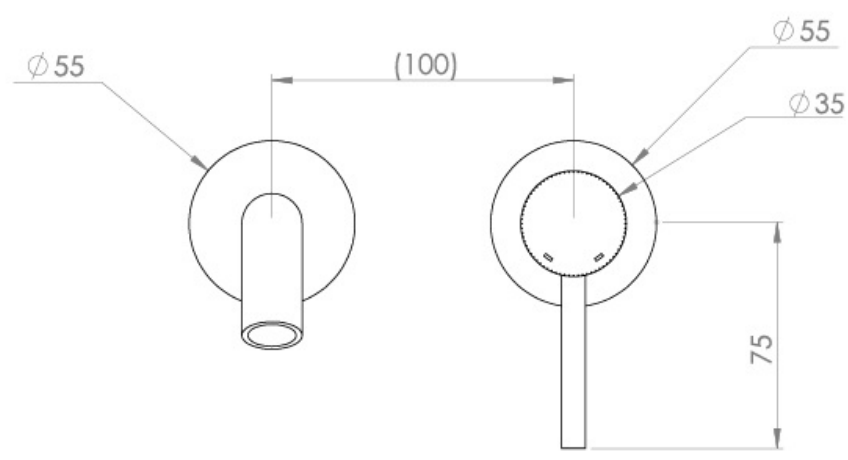

TECHNICAL DRAWING

FLOW RATE

- 1 Bar - Flowrate: 3.9 l/min
- 2 Bar - Flowrate: 4.18 l/min
- 3 Bar - Flowrate: 4.18 l/min
- 5 Bar - Flowrate: 4.69 l/min

Saneux reserves the right to alter the specifications and product range without prior notice. Dimensions are given as a guide only. Dimensions should not be used for surrounding furniture, fixtures and fittings until the product is on site.

<https://saneux.com/products/cos-2-plate-wall-mounted-kit-w-classic-spout-170mm-w-knurled-handle-chrome>