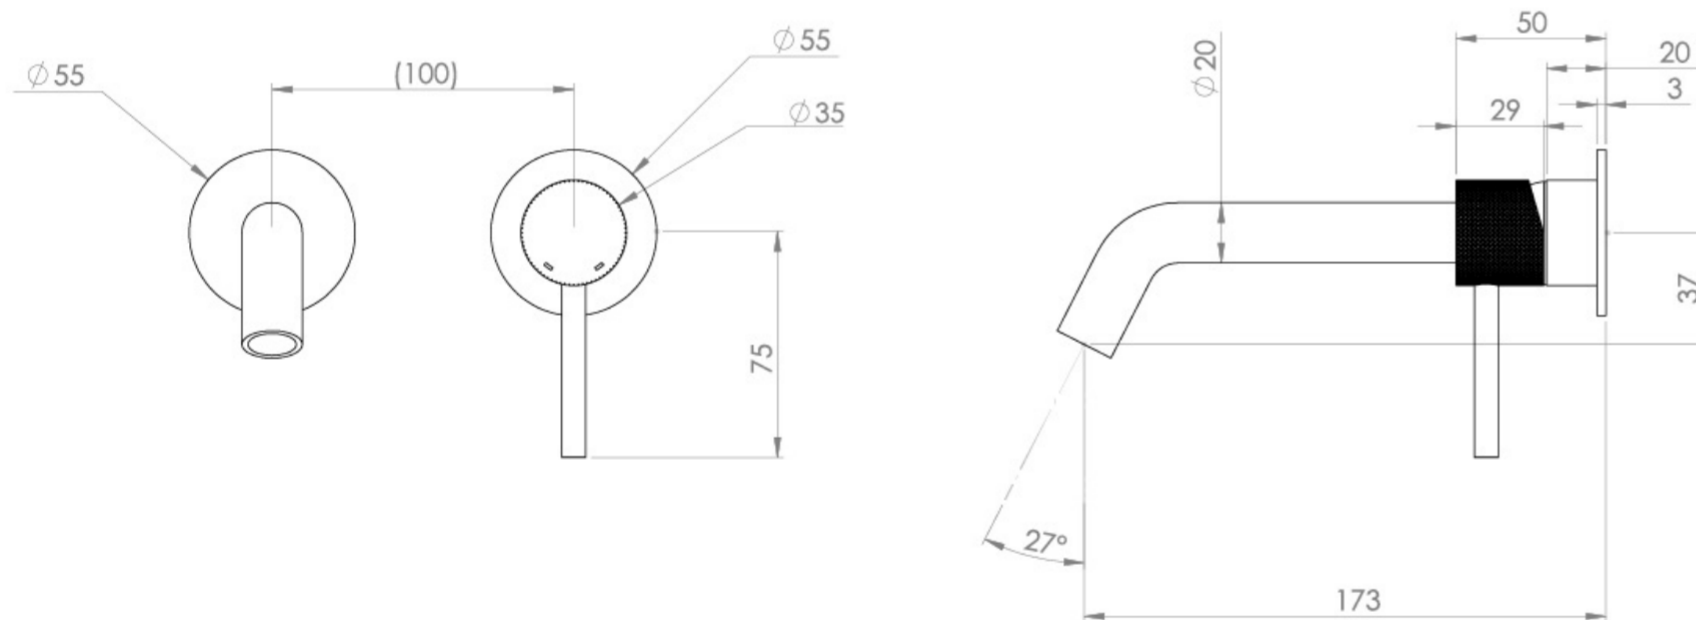

COS 2 PLATE WALL MOUNTED KIT - W/ CLASSIC SPOUT (170MM) W/ KNURLED HANDLE - CHROME

PRODUCT INFORMATION

Finish:	Chrome
Material	Brass
Waste	Not included, purchase separately
Guarantee	5 years
Spout Projection (mm)	173

Product Code: CO305.K

TECHNICAL DRAWING

Saneux reserves the right to alter the specifications and product range without prior notice. Dimensions are given as a guide only. Dimensions should not be used for surrounding furniture, fixtures and fittings until the product is on site.