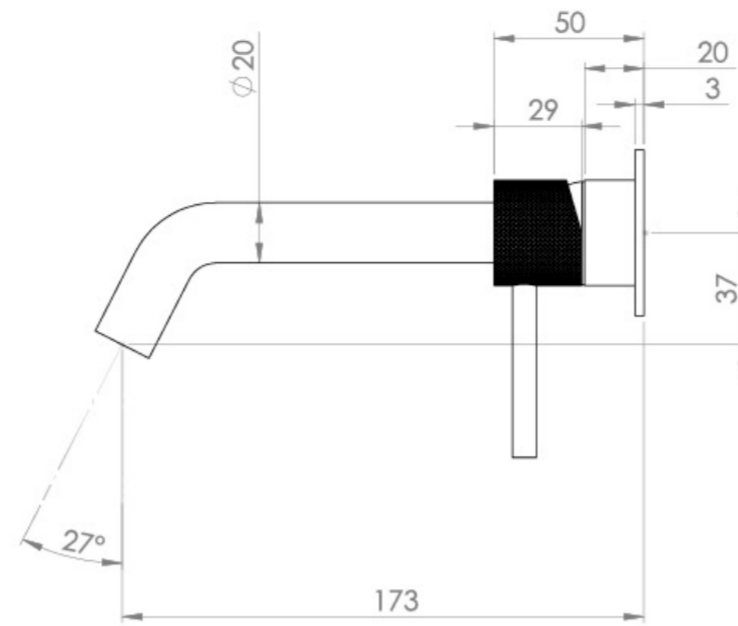

COS 2 PLATE WALL MOUNTED KIT - W/ CLASSIC SPOUT (170MM) W/ KNURLED HANDLE - CHROME

Product Code: CO305.K

PRODUCT INFORMATION

Height:	103mm
Width:	155mm
Depth:	183mm
Finish:	Chrome
Product Type:	Wall Mounted Basin Mixer Tap
Material	Brass
Waste	Not included, purchase separately
Guarantee	5 years
Spout Projection (mm)	173

The colored finishes utilize a PVD coating, ensuring superior quality and long-lasting durability.

This wall-mounted basin mixer is available with short, standard, and long spouts, and is designed for use with a basin that has a 0 tap hole or a sit-on basin.

Waste to be purchased separately.

TECHNICAL DRAWING

FLOW RATE

- 1 Bar - Flowrate: 3.9 l/min
- 2 Bar - Flowrate: 4.18 l/min
- 3 Bar - Flowrate: 4.18 l/min
- 5 Bar - Flowrate: 4.69 l/min

Saneux reserves the right to alter the specifications and product range without prior notice. Dimensions are given as a guide only. Dimensions should not be used for surrounding furniture, fixtures and fittings until the product is on site.