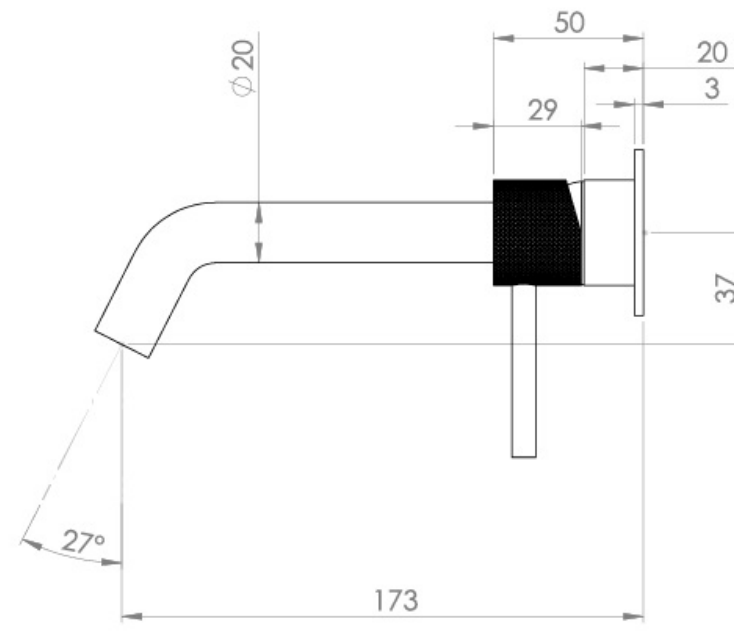

### PRODUCT INFORMATION

<b>Height:</b>	103mm
<b>Width:</b>	155mm
<b>Depth:</b>	183mm
<b>Finish:</b>	Chrome
<b>Product Type:</b>	Wall Mounted Basin Mixer Tap
<b>Material</b>	Brass
<b>Waste</b>	Not included, purchase separately
<b>Guarantee</b>	5 years
<b>Spout Projection (mm)</b>	173

The colored finishes utilize a PVD coating, ensuring superior quality and long-lasting durability.

This wall-mounted basin mixer is available with short, standard, and long spouts, and is designed for use with a basin that has a 0 tap hole or a sit-on basin.

# TECHNICAL DRAWING

# FLOW RATE

- 1 Bar - Flowrate: 3.9 l/min
- 2 Bar - Flowrate: 4.18 l/min
- 3 Bar - Flowrate: 4.18 l/min
- 5 Bar - Flowrate: 4.69 l/min

Saneux reserves the right to alter the specifications and product range without prior notice. Dimensions are given as a guide only. Dimensions should not be used for surrounding furniture, fixtures and fittings until the product is on site.