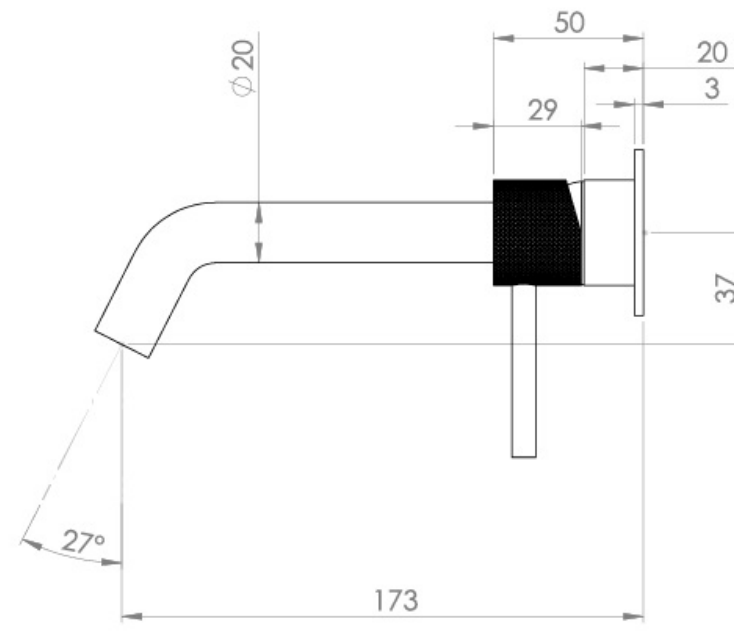

TECHNICAL DRAWING

FLOW RATE

- 1 Bar - Flowrate: 3.9 l/min
- 2 Bar - Flowrate: 4.18 l/min
- 3 Bar - Flowrate: 4.18 l/min
- 5 Bar - Flowrate: 4.69 l/min

Saneux reserves the right to alter the specifications and product range without prior notice. Dimensions are given as a guide only. Dimensions should not be used for surrounding furniture, fixtures and fittings until the product is on site.

<https://saneux.com/products/cos-2-plate-wall-mounted-kit-w-classic-spout-170mm-w-knurled-handle-chrome>