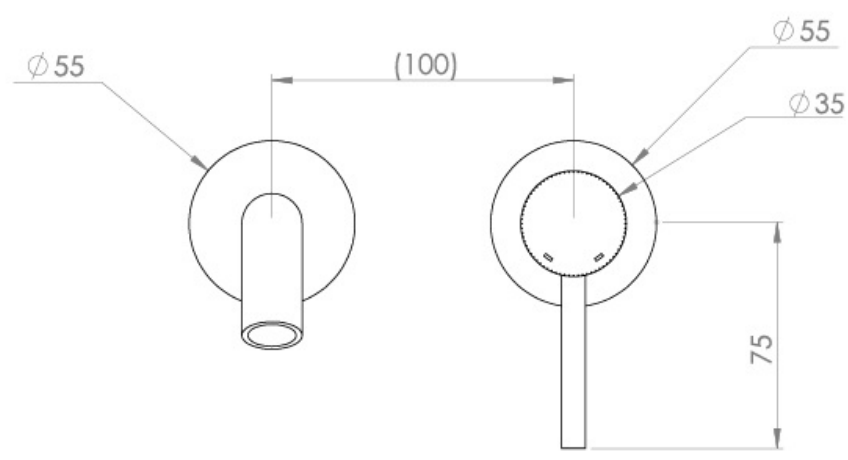

### PRODUCT INFORMATION

<b>Height:</b>	103mm
<b>Width:</b>	155mm
<b>Depth:</b>	183mm
<b>Finish:</b>	Chrome
<b>Product Type:</b>	Wall Mounted Basin Mixer Tap
<b>Material</b>	Brass
<b>Waste</b>	Not included, purchase separately
<b>Guarantee</b>	5 years
<b>Spout Projection (mm)</b>	173

The colored finishes utilize a PVD coating, ensuring superior quality and long-lasting durability.

This wall-mounted basin mixer is available with short, standard, and long spouts, and is designed for use with a basin that has a 0 tap hole or a sit-on basin.

# FLOW RATE

- 1 Bar - Flowrate: 3.9 l/min
- 2 Bar - Flowrate: 4.18 l/min
- 3 Bar - Flowrate: 4.18 l/min
- 5 Bar - Flowrate: 4.69 l/min

Saneux reserves the right to alter the specifications and product range without prior notice. Dimensions are given as a guide only. Dimensions should not be used for surrounding furniture, fixtures and fittings until the product is on site.