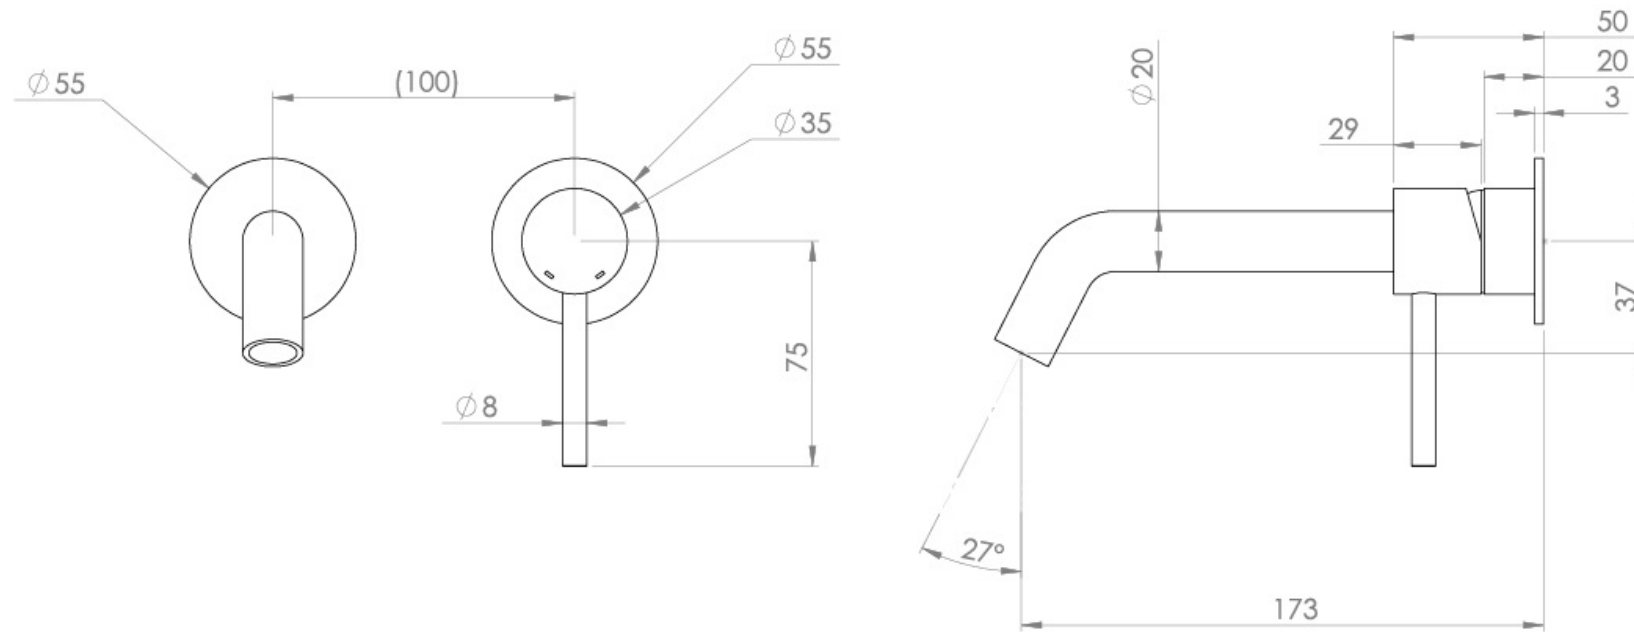

COS 2 PLATE WALL MOUNTED KIT - W/ CLASSIC SPOUT (170MM) W/ CLASSIC HANDLE - BRUSHED BRONZE (PVD)

Product Code: CO305.BR

PRODUCT INFORMATION

Height:	103mm
Width:	155mm
Depth:	183mm
Finish:	Brushed Bronze (PVD)
Product Type:	Wall Mounted Basin Mixer Tap
Material	Brass
Waste	Not included, purchase separately
Guarantee	5 years
Spout Projection (mm)	173

The colored finishes utilize a PVD coating, ensuring superior quality and long-lasting durability.

This wall-mounted basin mixer is available with short, standard, and long spouts, and is designed for use with a basin that has a 0 tap hole or a sit-on basin.

Waste to be purchased separately.

TECHNICAL DRAWING

FLOW RATE

- 1 Bar - Flowrate: 3.9 l/min
- 2 Bar - Flowrate: 4.18 l/min
- 3 Bar - Flowrate: 4.18 l/min
- 5 Bar - Flowrate: 4.69 l/min

Saneux reserves the right to alter the specifications and product range without prior notice. Dimensions are given as a guide only. Dimensions should not be used for surrounding furniture, fixtures and fittings until the product is on site.