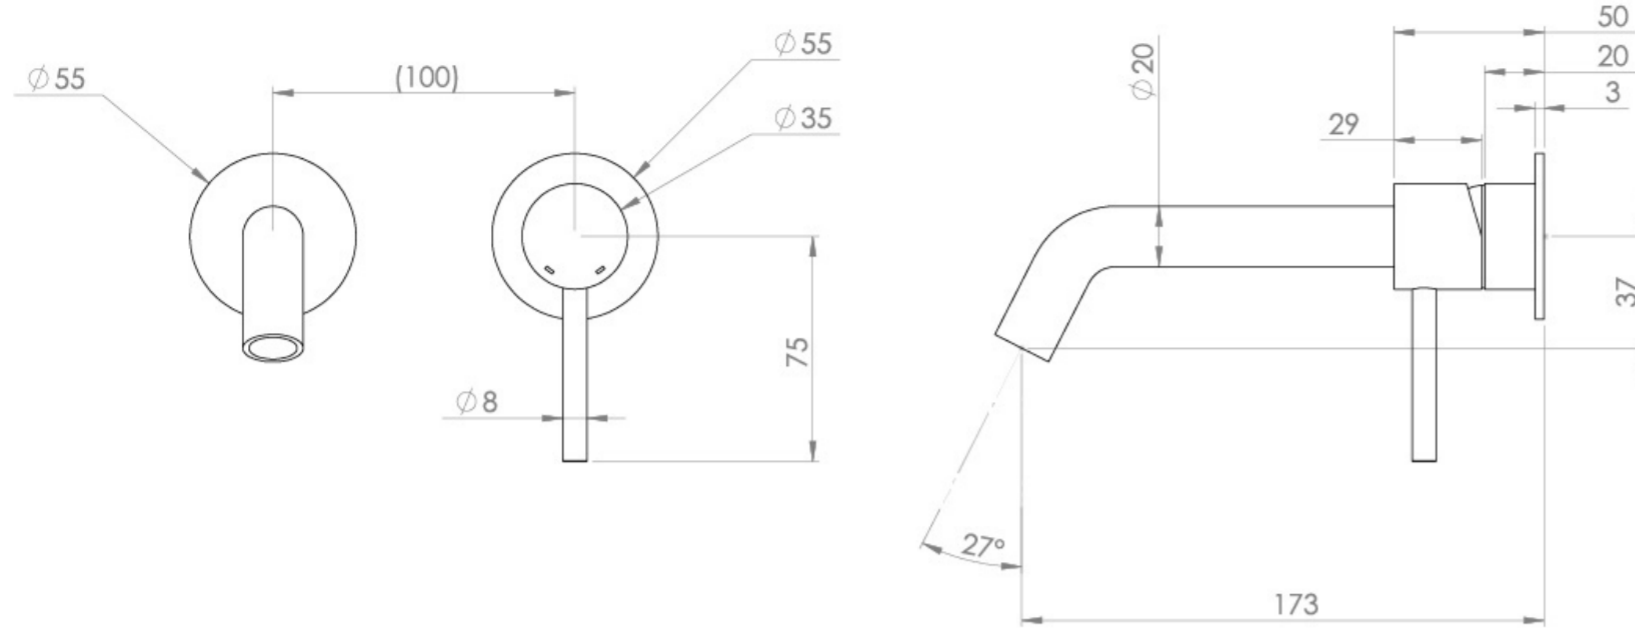

COS 2 PLATE WALL MOUNTED KIT - W/ CLASSIC SPOUT (170MM) W/ CLASSIC HANDLE - BRUSHED BRONZE (PVD)

Product Code: CO305.BR

PRODUCT INFORMATION

Height:	103mm
Width:	155mm
Depth:	183mm
Finish:	Brushed Bronze (PVD)
Product Type:	Wall Mounted Basin Mixer Tap
Material	Brass
Waste	Not included, purchase separately
Guarantee	5 years
Spout Projection (mm)	173

The colored finishes utilize a PVD coating, ensuring superior quality and long-lasting durability.

This wall-mounted basin mixer is available with short, standard, and long spouts, and is designed for use with a basin that has a 0 tap hole or a sit-on basin.

Waste to be purchased separately.

TECHNICAL DRAWING

FLOW RATE

- 1 Bar - Flowrate: 3.9 l/min
- 2 Bar - Flowrate: 4.18 l/min
- 3 Bar - Flowrate: 4.18 l/min
- 5 Bar - Flowrate: 4.69 l/min

Saneux reserves the right to alter the specifications and product range without prior notice. Dimensions are given as a guide only. Dimensions should not be used for surrounding furniture, fixtures and fittings until the product is on site.