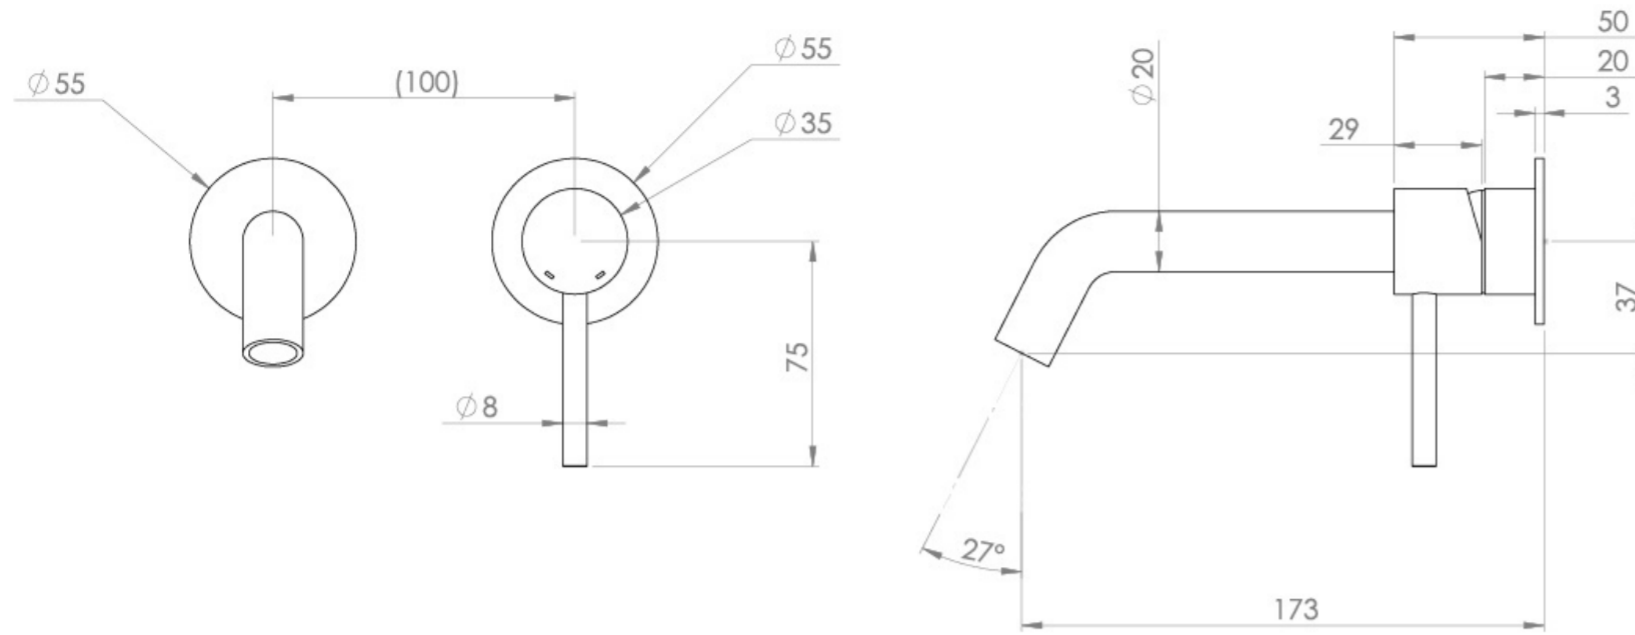

TECHNICAL DRAWING

FLOW RATE

- 1 Bar - Flowrate: 3.9 l/min
- 2 Bar - Flowrate: 4.18 l/min
- 3 Bar - Flowrate: 4.18 l/min
- 5 Bar - Flowrate: 4.69 l/min

Saneux reserves the right to alter the specifications and product range without prior notice. Dimensions are given as a guide only. Dimensions should not be used for surrounding furniture, fixtures and fittings until the product is on site.

<https://saneux.com/products/cos-2-plate-wall-mounted-kit-w-classic-spout-170mm-w-classic-handle-brushed-bronze-pvd>