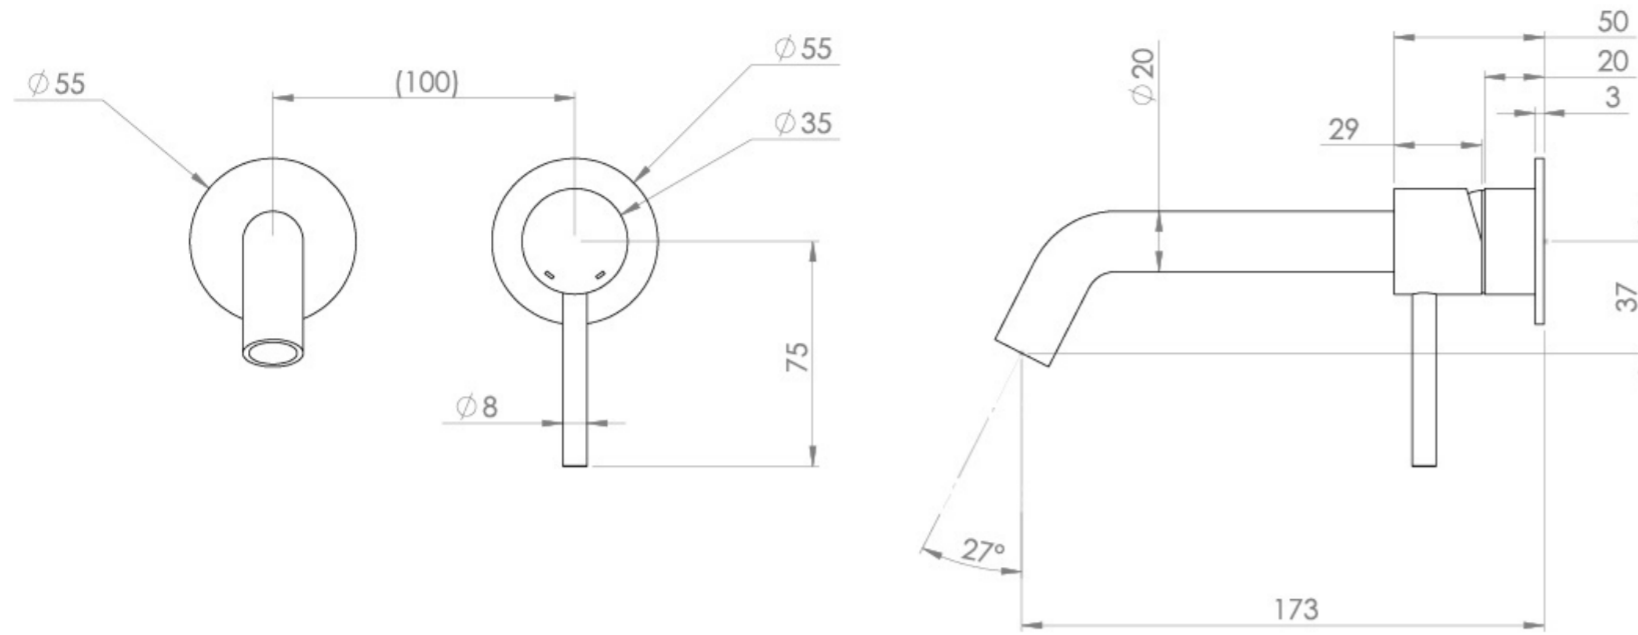

## PRODUCT INFORMATION

<b>Height:</b>	103mm
<b>Width:</b>	155mm
<b>Depth:</b>	183mm
<b>Finish:</b>	Brushed Bronze (PVD)
<b>Product Type:</b>	Wall Mounted Basin Mixer Tap
<b>Material</b>	Brass
<b>Waste</b>	Not included, purchase separately
<b>Guarantee</b>	5 years
<b>Spout Projection (mm)</b>	173

The colored finishes utilize a PVD coating, ensuring superior quality and long-lasting durability.

This wall-mounted basin mixer is available with short, standard, and long spouts, and is designed for use with a basin that has a 0 tap hole or a sit-on basin.

# FLOW RATE

- 1 Bar - Flowrate: 3.9 l/min
- 2 Bar - Flowrate: 4.18 l/min
- 3 Bar - Flowrate: 4.18 l/min
- 5 Bar - Flowrate: 4.69 l/min

Saneux reserves the right to alter the specifications and product range without prior notice. Dimensions are given as a guide only. Dimensions should not be used for surrounding furniture, fixtures and fittings until the product is on site.