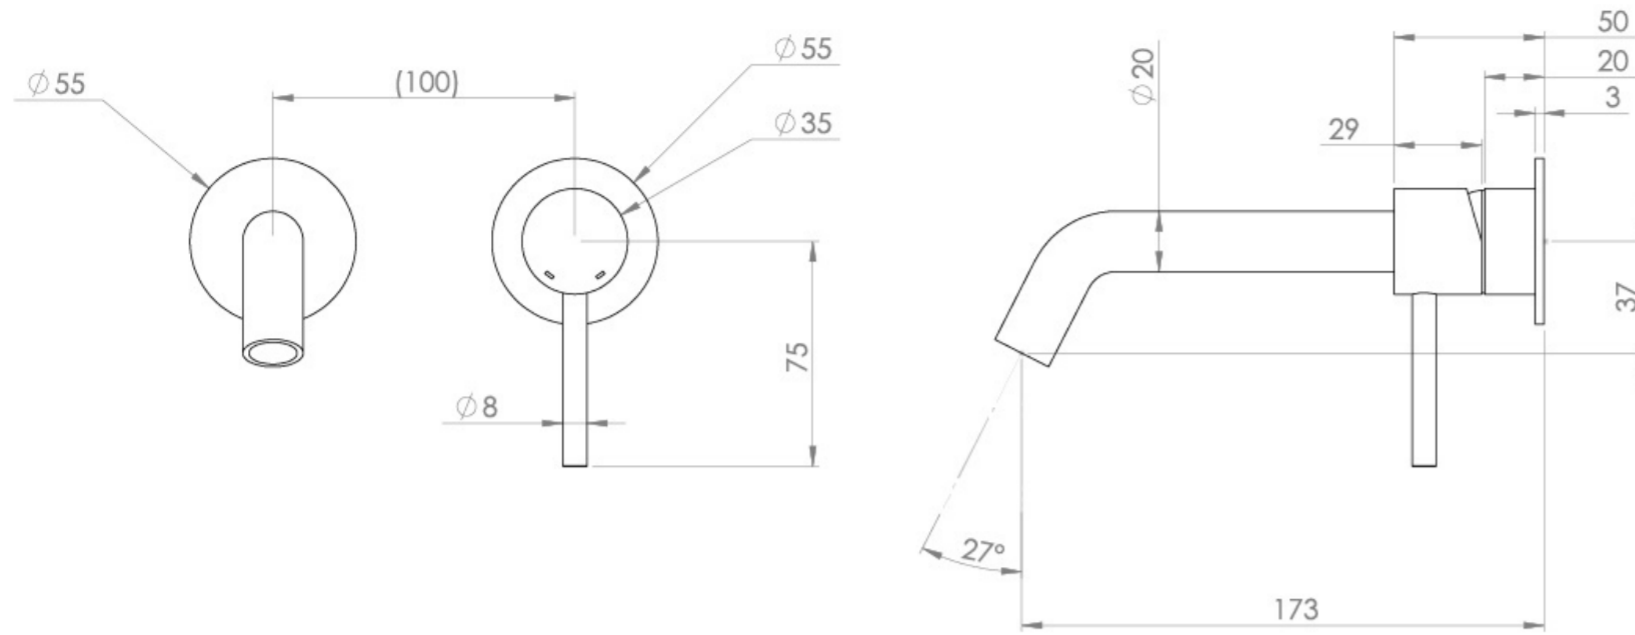

## PRODUCT INFORMATION

|                              |                                   |
|------------------------------|-----------------------------------|
| <b>Height:</b>               | 103mm                             |
| <b>Width:</b>                | 155mm                             |
| <b>Depth:</b>                | 183mm                             |
| <b>Finish:</b>               | Brushed Bronze (PVD)              |
| <b>Product Type:</b>         | Wall Mounted Basin Mixer Tap      |
| <b>Material</b>              | Brass                             |
| <b>Waste</b>                 | Not included, purchase separately |
| <b>Guarantee</b>             | 5 years                           |
| <b>Spout Projection (mm)</b> | 173                               |

# FLOW RATE

- 1 Bar - Flowrate: 3.9 l/min
- 2 Bar - Flowrate: 4.18 l/min
- 3 Bar - Flowrate: 4.18 l/min
- 5 Bar - Flowrate: 4.69 l/min

Saneux reserves the right to alter the specifications and product range without prior notice. Dimensions are given as a guide only. Dimensions should not be used for surrounding furniture, fixtures and fittings until the product is on site.