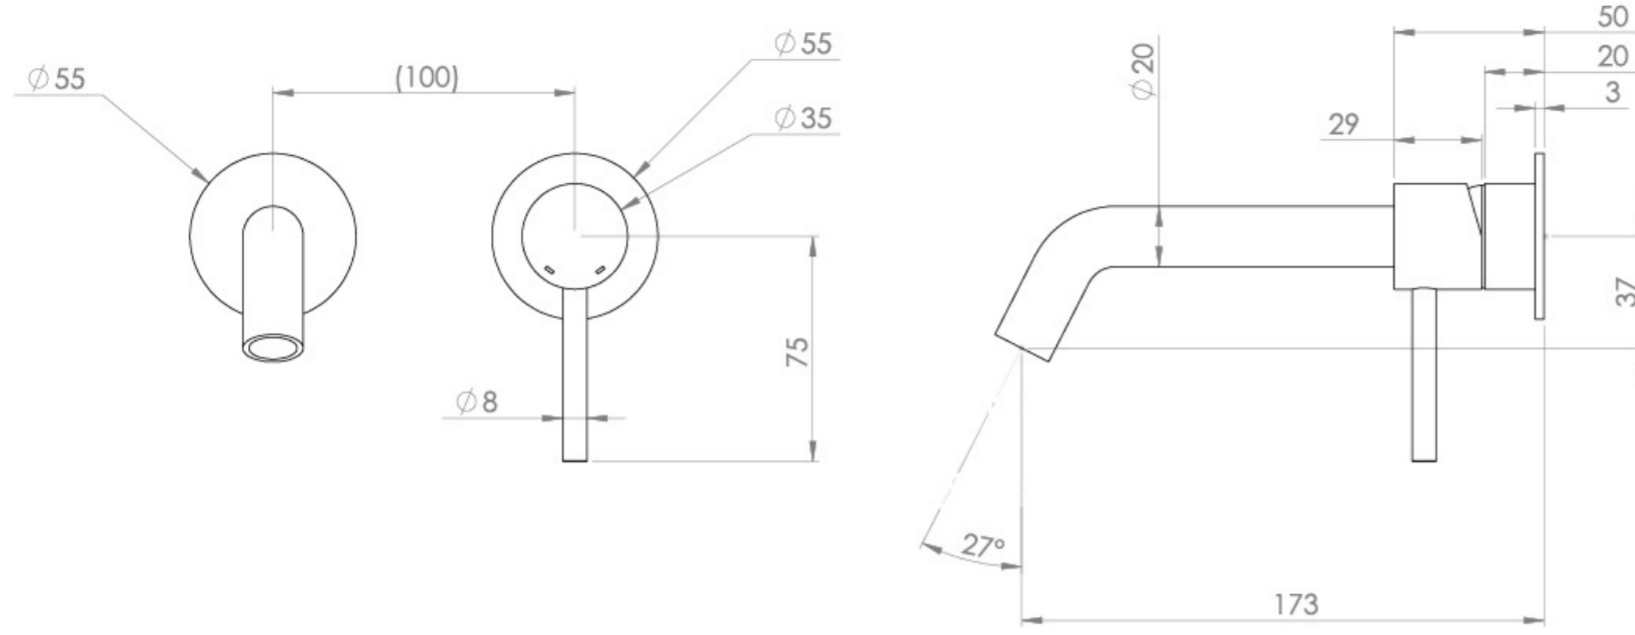

## PRODUCT INFORMATION

<b>Height:</b>	103mm
<b>Width:</b>	155mm
<b>Depth:</b>	183mm
<b>Finish:</b>	Satin Black (PVD)
<b>Product Type:</b>	Wall Mounted Basin Mixer Tap
<b>Material</b>	Brass
<b>Waste</b>	Not included, purchase separately
<b>Guarantee</b>	5 years
<b>Spout Projection (mm)</b>	173

# FLOW RATE

- 1 Bar - Flowrate: 3.9 l/min
- 2 Bar - Flowrate: 4.18 l/min
- 3 Bar - Flowrate: 4.18 l/min
- 5 Bar - Flowrate: 4.69 l/min

Saneux reserves the right to alter the specifications and product range without prior notice. Dimensions are given as a guide only. Dimensions should not be used for surrounding furniture, fixtures and fittings until the product is on site.