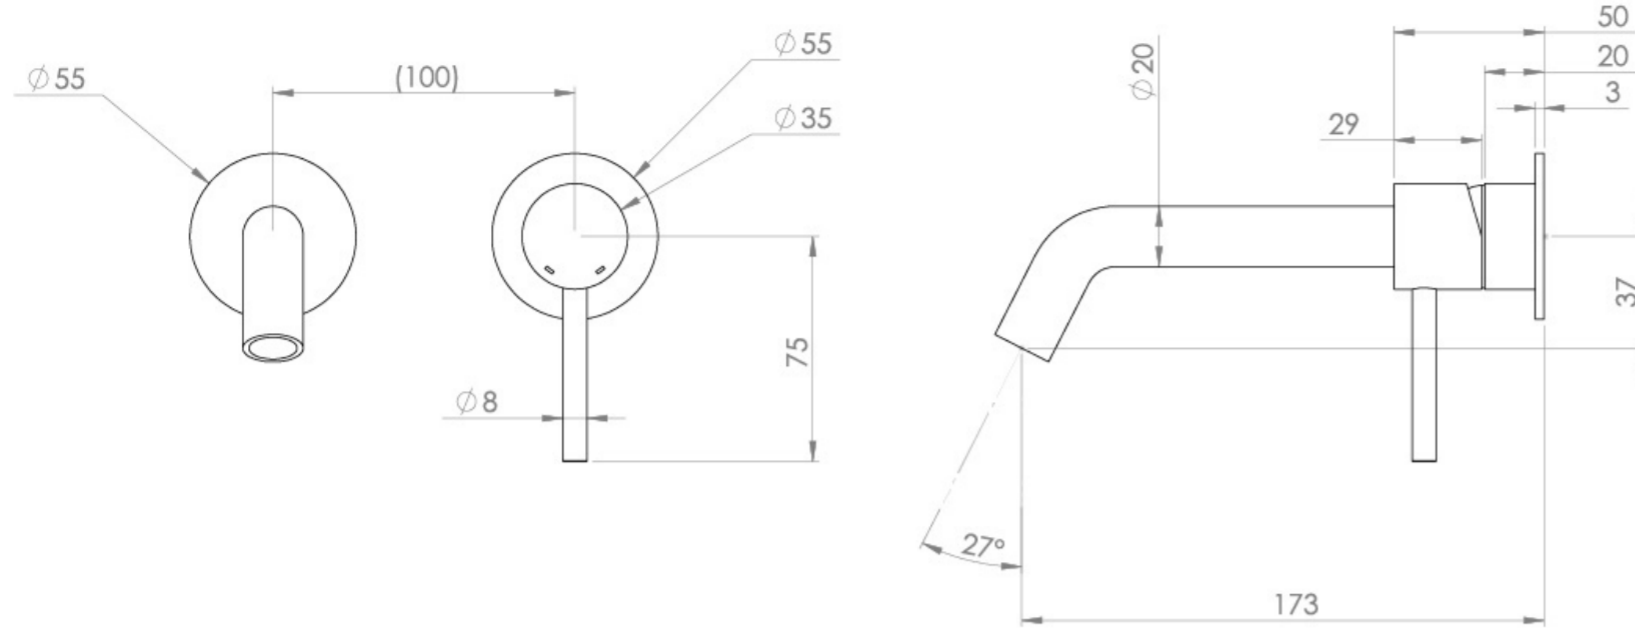

COS 2 PLATE WALL MOUNTED KIT - W/ CLASSIC SPOUT (170MM) W/ CLASSIC HANDLE - SATIN BLACK (PVD)

Product Code: CO305.SB

PRODUCT INFORMATION

Height:	103mm
Width:	155mm
Depth:	183mm
Finish:	Satin Black (PVD)
Product Type:	Wall Mounted Basin Mixer Tap
Material	Brass
Waste	Not included, purchase separately
Guarantee	5 years
Spout Projection (mm)	173

The colored finishes utilize a PVD coating, ensuring superior quality and long-lasting durability.

This wall-mounted basin mixer is available with short, standard, and long spouts, and is designed for use with a basin that has a 0 tap hole or a sit-on basin.

Waste to be purchased separately.

TECHNICAL DRAWING

FLOW RATE

- 1 Bar - Flowrate: 3.9 l/min
- 2 Bar - Flowrate: 4.18 l/min
- 3 Bar - Flowrate: 4.18 l/min
- 5 Bar - Flowrate: 4.69 l/min

Saneux reserves the right to alter the specifications and product range without prior notice. Dimensions are given as a guide only. Dimensions should not be used for surrounding furniture, fixtures and fittings until the product is on site.