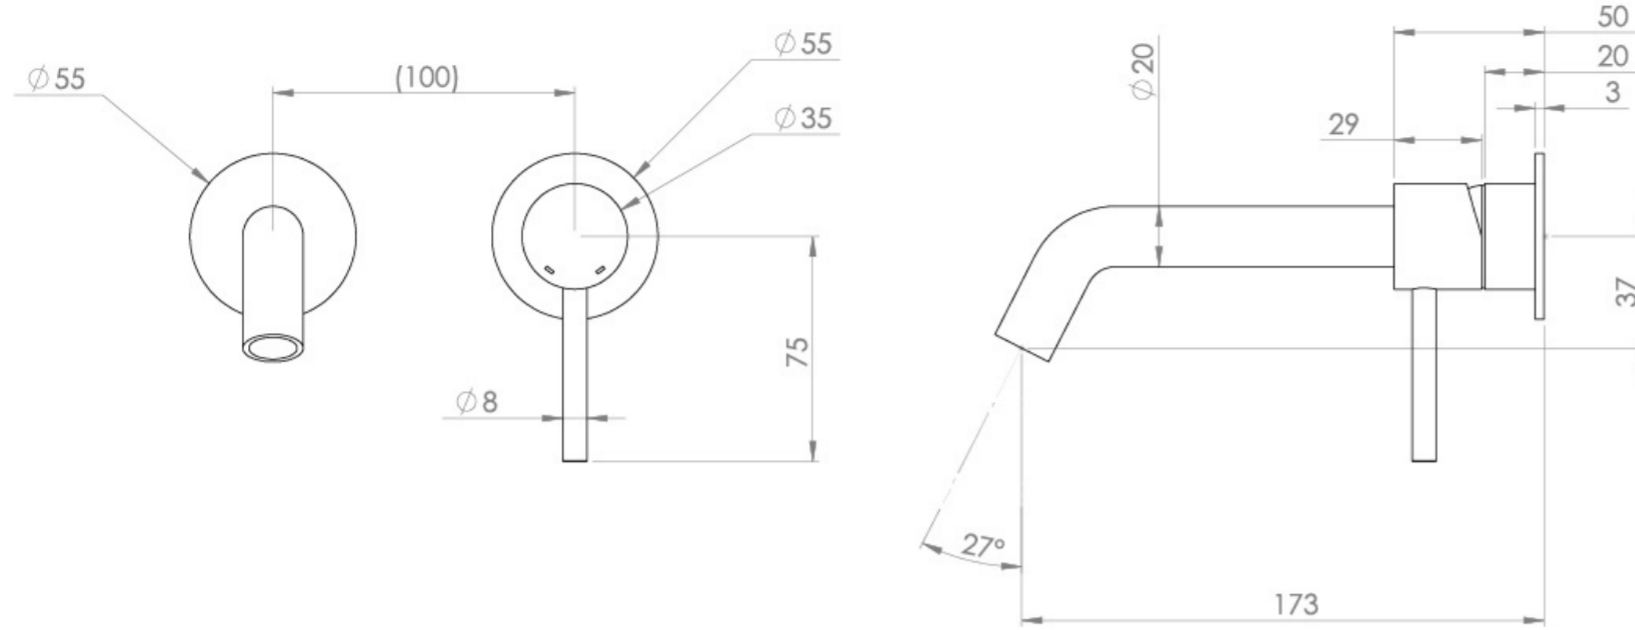

## PRODUCT INFORMATION

<b>Height:</b>	103mm
<b>Width:</b>	155mm
<b>Depth:</b>	183mm
<b>Finish:</b>	Satin Black (PVD)
<b>Product Type:</b>	Wall Mounted Basin Mixer Tap
<b>Material</b>	Brass
<b>Waste</b>	Not included, purchase separately
<b>Guarantee</b>	5 years
<b>Spout Projection (mm)</b>	173

# FLOW RATE

- 1 Bar - Flowrate: 3.9 l/min
- 2 Bar - Flowrate: 4.18 l/min
- 3 Bar - Flowrate: 4.18 l/min
- 5 Bar - Flowrate: 4.69 l/min

Saneux reserves the right to alter the specifications and product range without prior notice. Dimensions are given as a guide only. Dimensions should not be used for surrounding furniture, fixtures and fittings until the product is on site.