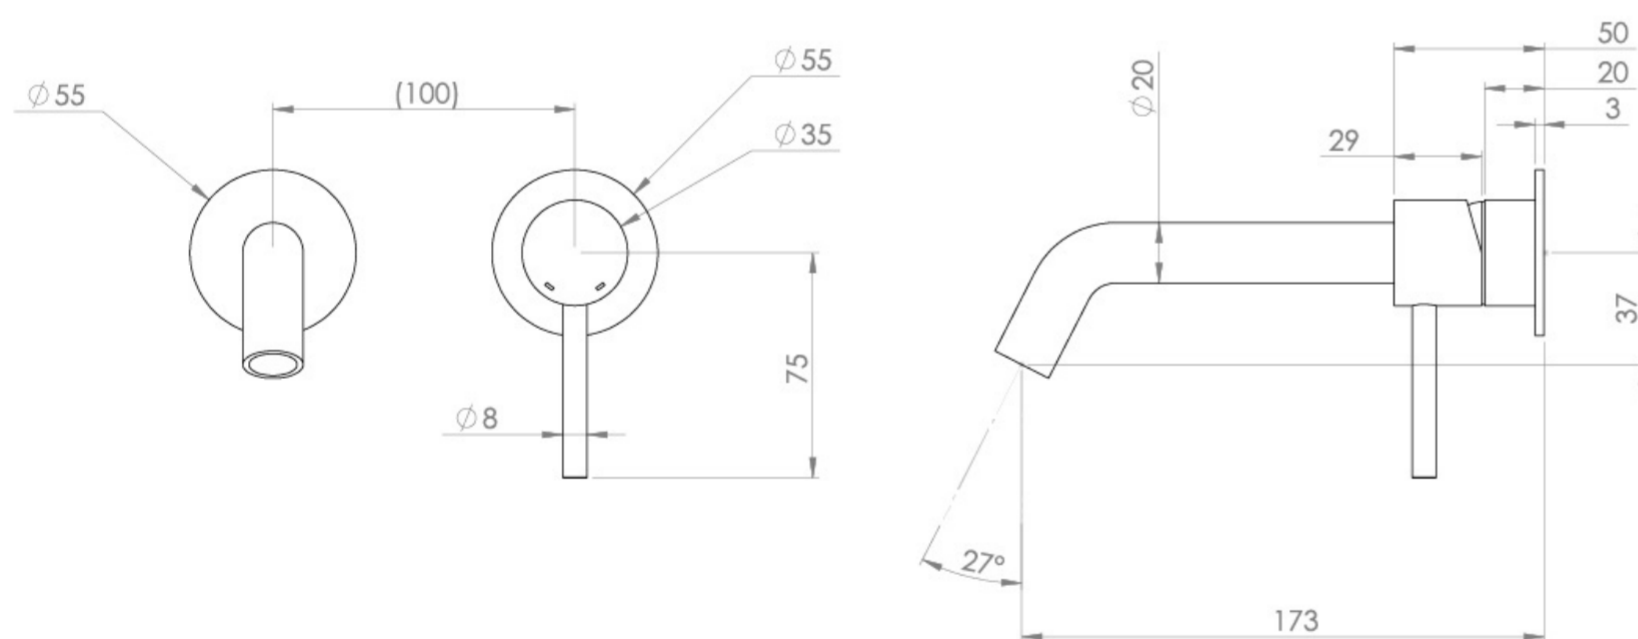

# COS 2 PLATE WALL MOUNTED KIT - W/ CLASSIC SPOUT (170MM) W/ CLASSIC HANDLE - SATIN BLACK (PVD)

## PRODUCT INFORMATION

<b>Finish:</b>	Satin Black (PVD)
<b>Material</b>	Brass
<b>Waste</b>	Not included, purchase separately
<b>Guarantee</b>	5 years
<b>Spout Projection (mm)</b>	173

**Product Code:** CO305.SB

## TECHNICAL DRAWING

Saneux reserves the right to alter the specifications and product range without prior notice. Dimensions are given as a guide only. Dimensions should not be used for surrounding furniture, fixtures and fittings until the product is on site.