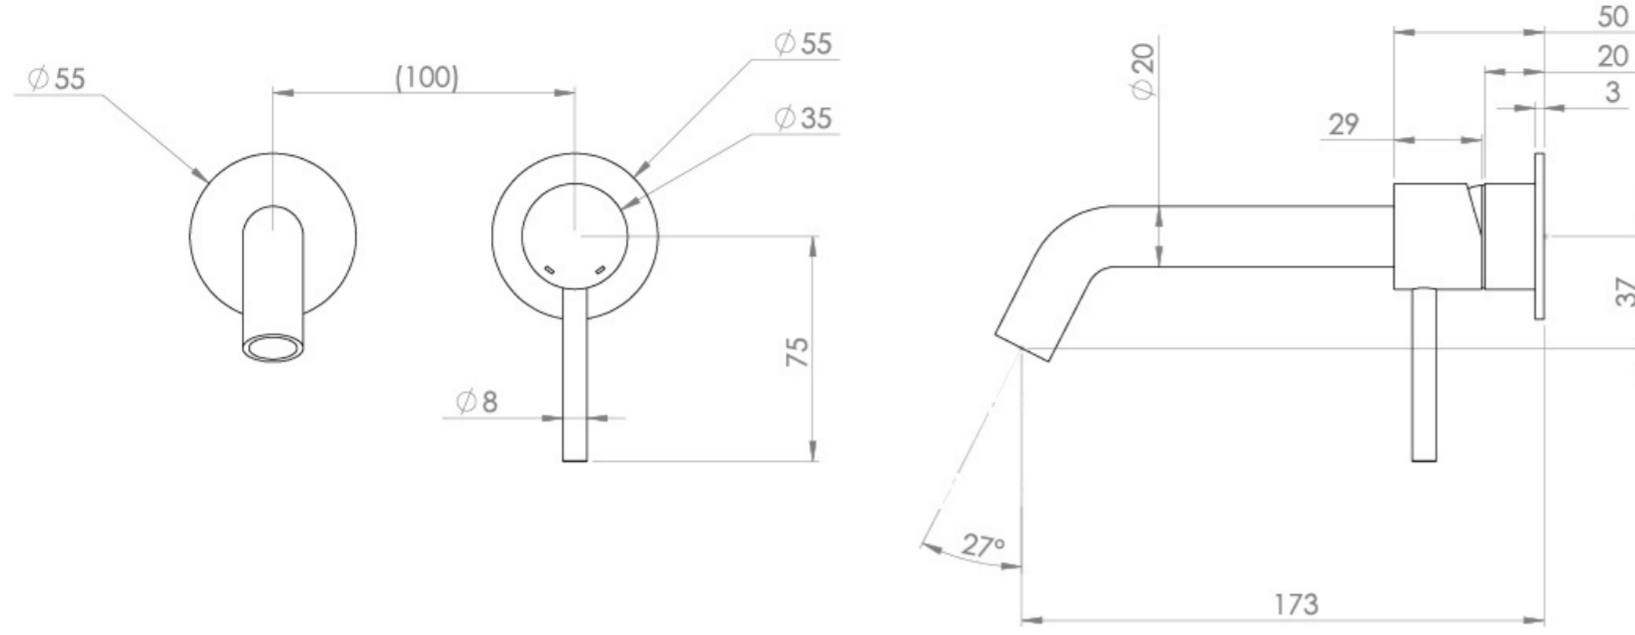

## PRODUCT INFORMATION

<b>Height:</b>	103mm
<b>Width:</b>	155mm
<b>Depth:</b>	183mm
<b>Finish:</b>	Brushed Brass (PVD)
<b>Product Type:</b>	Wall Mounted Basin Mixer Tap
<b>Material</b>	Brass
<b>Waste</b>	Not included, purchase separately
<b>Guarantee</b>	5 years
<b>Spout Projection (mm)</b>	173

The colored finishes utilize a PVD coating, ensuring superior quality and long-lasting durability.

This wall-mounted basin mixer is available with short, standard, and long spouts, and is designed for use with a basin that has a 0 tap hole or a sit-on basin.

# FLOW RATE

- 1 Bar - Flowrate: 3.9 l/min
- 2 Bar - Flowrate: 4.18 l/min
- 3 Bar - Flowrate: 4.18 l/min
- 5 Bar - Flowrate: 4.69 l/min

Saneux reserves the right to alter the specifications and product range without prior notice. Dimensions are given as a guide only. Dimensions should not be used for surrounding furniture, fixtures and fittings until the product is on site.