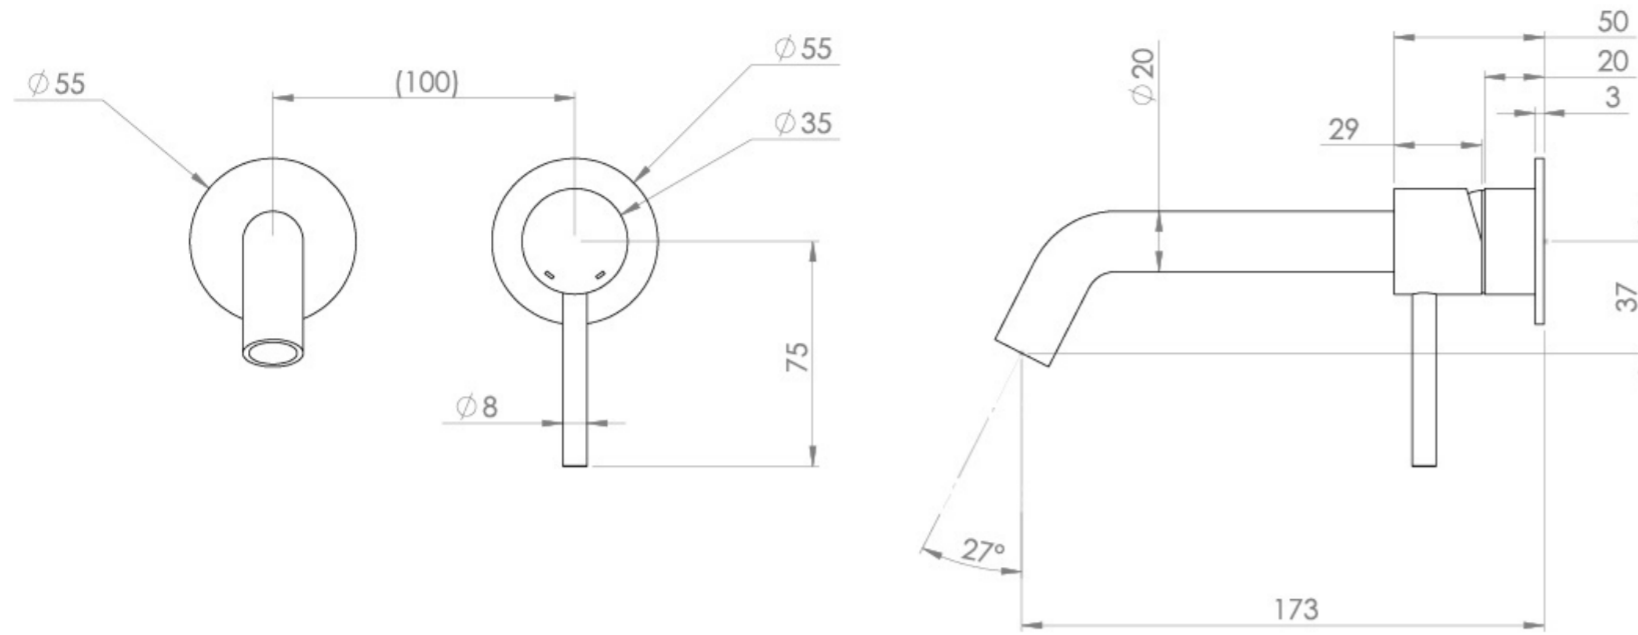

## PRODUCT INFORMATION

<b>Height:</b>	103mm
<b>Width:</b>	155mm
<b>Depth:</b>	183mm
<b>Finish:</b>	Brushed Brass (PVD)
<b>Product Type:</b>	Wall Mounted Basin Mixer Tap
<b>Material</b>	Brass
<b>Waste</b>	Not included, purchase separately
<b>Guarantee</b>	5 years
<b>Spout Projection (mm)</b>	173

# FLOW RATE

- 1 Bar - Flowrate: 3.9 l/min
- 2 Bar - Flowrate: 4.18 l/min
- 3 Bar - Flowrate: 4.18 l/min
- 5 Bar - Flowrate: 4.69 l/min

Saneux reserves the right to alter the specifications and product range without prior notice. Dimensions are given as a guide only. Dimensions should not be used for surrounding furniture, fixtures and fittings until the product is on site.