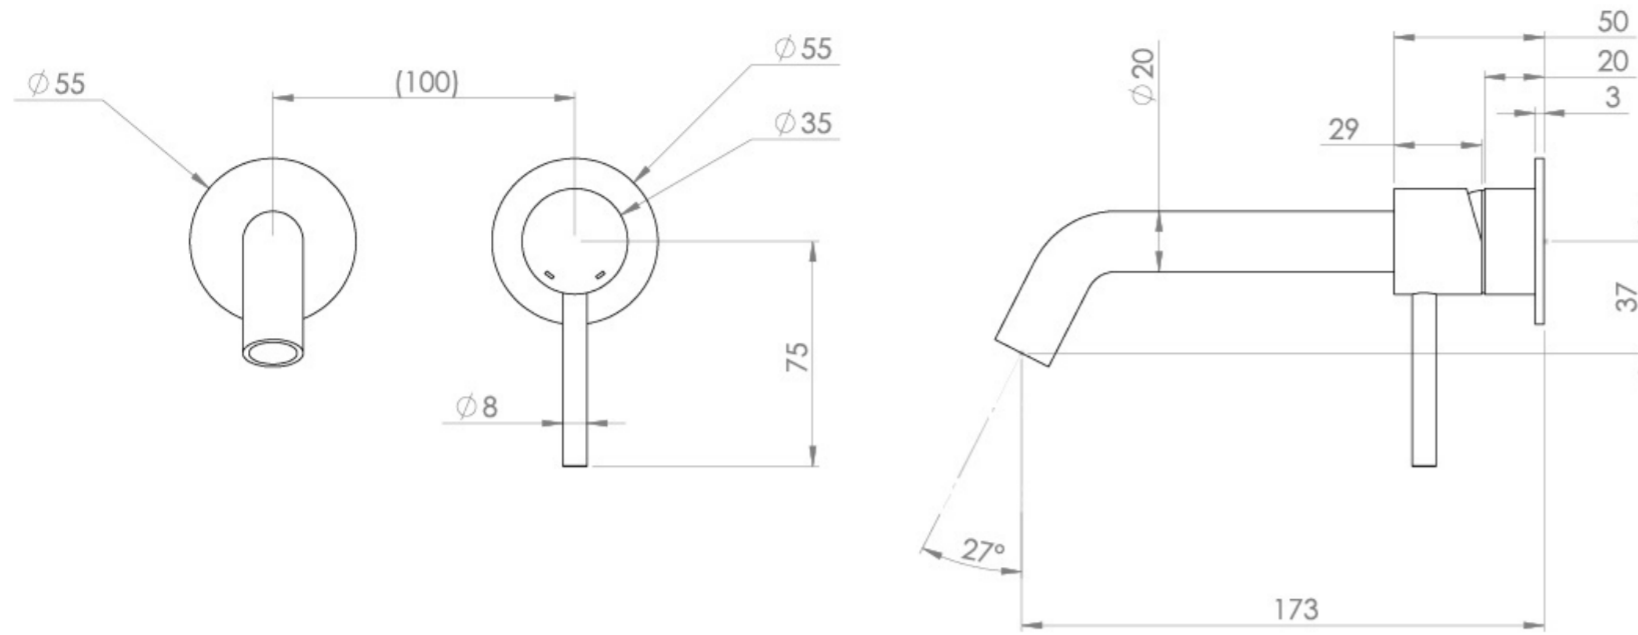

## PRODUCT INFORMATION

<b>Height:</b>	103mm
<b>Width:</b>	155mm
<b>Depth:</b>	183mm
<b>Finish:</b>	Chrome
<b>Material</b>	Brass
<b>Waste</b>	Not included, purchase separately
<b>Guarantee</b>	5 years
<b>Spout Projection (mm)</b>	173

The colored finishes utilize a PVD coating, ensuring superior quality and long-lasting durability.

This wall-mounted basin mixer is available with short, standard, and long spouts, and is designed for use with a basin that has a 0 tap hole or a sit-on basin.

# FLOW RATE

- 1 Bar - Flowrate: 3.9 l/min
- 2 Bar - Flowrate: 4.18 l/min
- 3 Bar - Flowrate: 4.18 l/min
- 5 Bar - Flowrate: 4.69 l/min

Saneux reserves the right to alter the specifications and product range without prior notice. Dimensions are given as a guide only. Dimensions should not be used for surrounding furniture, fixtures and fittings until the product is on site.