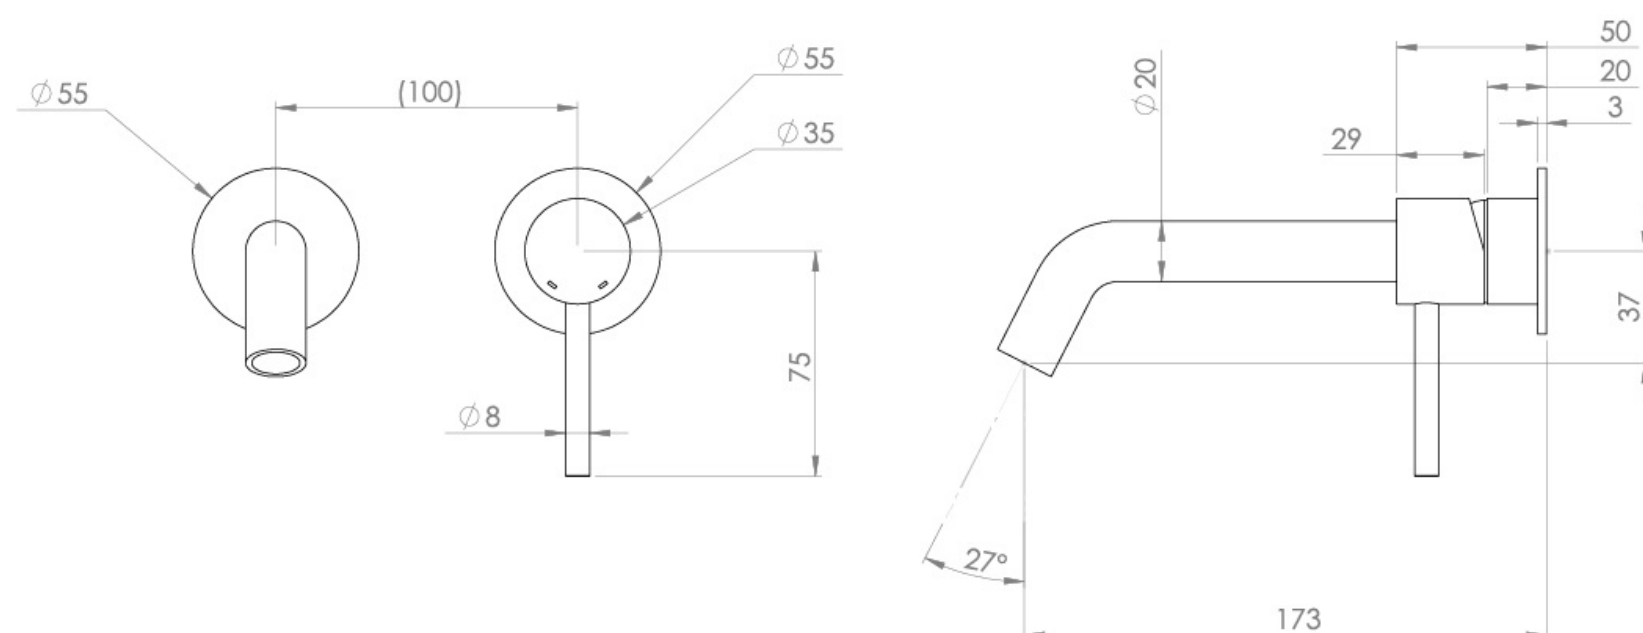

# COS 2 PLATE WALL MOUNTED KIT - W/ CLASSIC SPOUT (170MM) W/ CLASSIC HANDLE - CHROME

## PRODUCT INFORMATION

<b>Finish:</b>	Chrome
<b>Material</b>	Brass
<b>Waste</b>	Not included, purchase separately
<b>Guarantee</b>	5 years
<b>Spout Projection (mm)</b>	173

**Product Code:** CO305

## TECHNICAL DRAWING

Saneux reserves the right to alter the specifications and product range without prior notice. Dimensions are given as a guide only. Dimensions should not be used for surrounding furniture, fixtures and fittings until the product is on site.