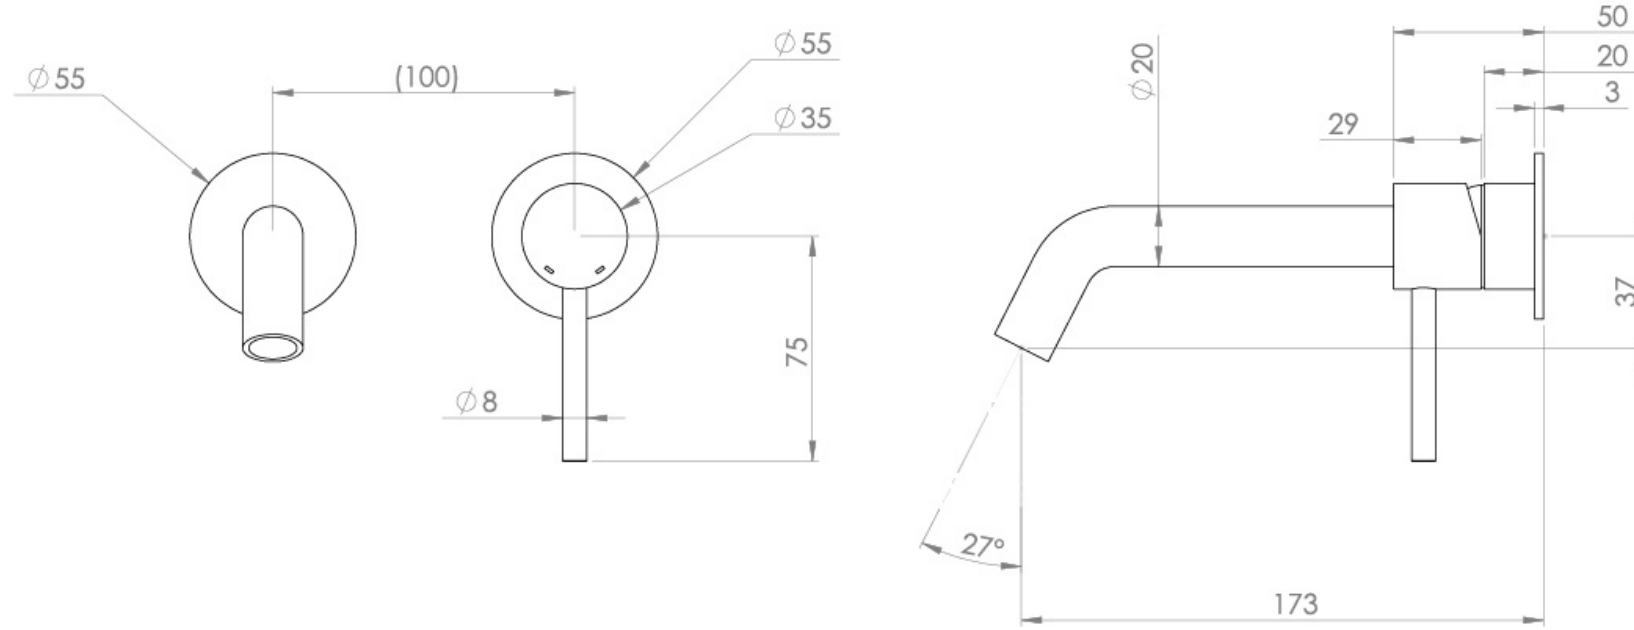

COS 2 PLATE WALL MOUNTED KIT - W/ CLASSIC SPOUT (170MM) W/ CLASSIC HANDLE - CHROME

Product Code: CO305

PRODUCT INFORMATION

Height:	103mm
Width:	155mm
Depth:	183mm
Finish:	Chrome
Material	Brass
Waste	Not included, purchase separately
Guarantee	5 years
Spout Projection (mm)	173

The colored finishes utilize a PVD coating, ensuring superior quality and long-lasting durability.

This wall-mounted basin mixer is available with short, standard, and long spouts, and is designed for use with a basin that has a 0 tap hole or a sit-on basin.

Waste to be purchased separately.

TECHNICAL DRAWING

FLOW RATE

- 1 Bar - Flowrate: 3.9 l/min
- 2 Bar - Flowrate: 4.18 l/min
- 3 Bar - Flowrate: 4.18 l/min
- 5 Bar - Flowrate: 4.69 l/min

Saneux reserves the right to alter the specifications and product range without prior notice. Dimensions are given as a guide only. Dimensions should not be used for surrounding furniture, fixtures and fittings until the product is on site.