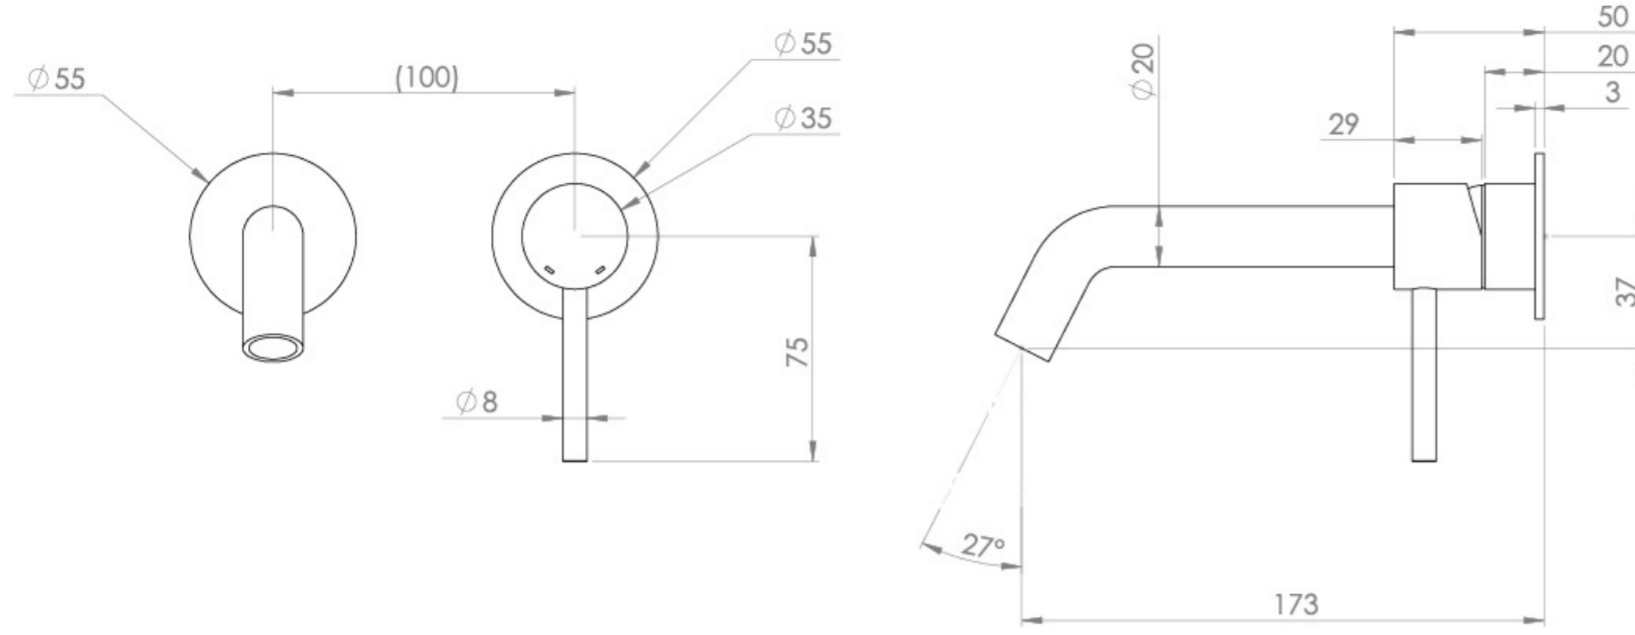

COS 2 PLATE WALL MOUNTED KIT - W/ CLASSIC SPOUT (170MM) W/ CLASSIC HANDLE - CHROME

Product Code: CO305

PRODUCT INFORMATION

Height:	103mm
Width:	155mm
Depth:	183mm
Finish:	Chrome
Material	Brass
Waste	Not included, purchase separately
Guarantee	5 years
Spout Projection (mm)	173

The colored finishes utilize a PVD coating, ensuring superior quality and long-lasting durability.

This wall-mounted basin mixer is available with short, standard, and long spouts, and is designed for use with a basin that has a 0 tap hole or a sit-on basin.

Waste to be purchased separately.

TECHNICAL DRAWING

FLOW RATE

- 1 Bar - Flowrate: 3.9 l/min
- 2 Bar - Flowrate: 4.18 l/min
- 3 Bar - Flowrate: 4.18 l/min
- 5 Bar - Flowrate: 4.69 l/min

Saneux reserves the right to alter the specifications and product range without prior notice. Dimensions are given as a guide only. Dimensions should not be used for surrounding furniture, fixtures and fittings until the product is on site.