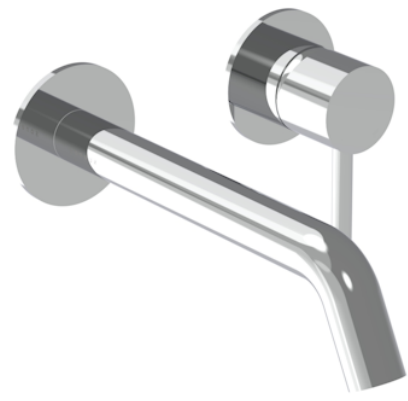

COS 2 PLATE WALL MOUNTED KIT - W/ CLASSIC SPOUT (170MM) W/ CLASSIC HANDLE - CHROME

Product Code: CO305

PRODUCT INFORMATION

Height:	103mm
Width:	155mm
Depth:	183mm
Finish:	Chrome
Material	Brass
Waste	Not included, purchase separately
Guarantee	5 years
Spout Projection (mm)	173

DESCRIPTION

The new Cos basin mixer collection showcases a sleek, streamlined body with an intricately designed spout. It offers three distinct handle options—Classic, Knurled, and Fluted—each available in five stunning finishes: Chrome, Brushed Brass, Brushed Bronze, Brushed Nickel, and Satin Black.

The colored finishes utilize a PVD coating, ensuring superior quality and long-lasting durability.

This wall-mounted basin mixer is available with short, standard, and long spouts, and is designed for use with a basin that has a 0 tap hole or a sit-on basin.

<https://saneux.com/products/cos-2-plate-wall-mounted-kit-w-classic-spout-170mm-w-classic-handle-chrome>