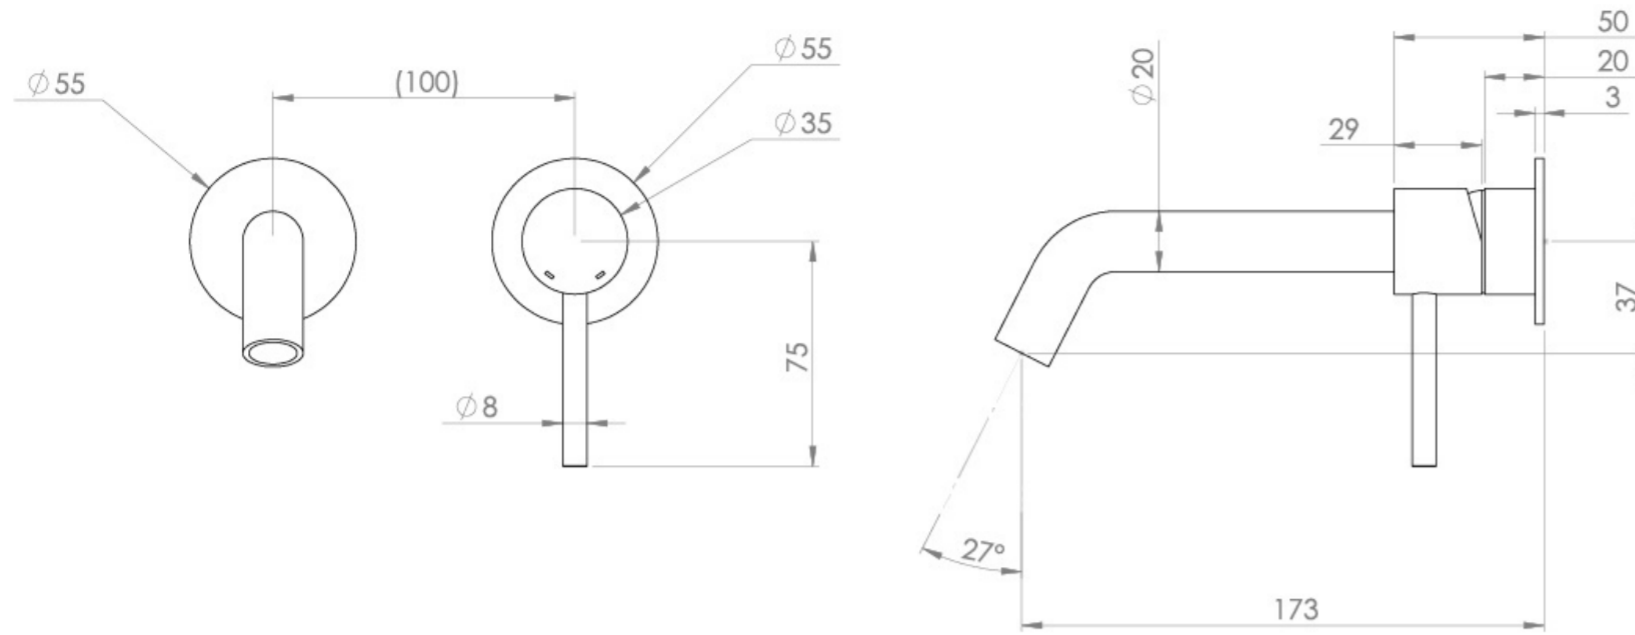

COS 2 PLATE WALL MOUNTED KIT - W/ CLASSIC SPOUT (170MM) W/ CLASSIC HANDLE - CHROME

Product Code: CO305

PRODUCT INFORMATION

Height:	103mm
Width:	155mm
Depth:	183mm
Finish:	Chrome
Material	Brass
Waste	Not included, purchase separately
Guarantee	5 years
Spout Projection (mm)	173

The colored finishes utilize a PVD coating, ensuring superior quality and long-lasting durability.

This wall-mounted basin mixer is available with short, standard, and long spouts, and is designed for use with a basin that has a 0 tap hole or a sit-on basin.

Waste to be purchased separately.

TECHNICAL DRAWING

FLOW RATE

- 1 Bar - Flowrate: 3.9 l/min
- 2 Bar - Flowrate: 4.18 l/min
- 3 Bar - Flowrate: 4.18 l/min
- 5 Bar - Flowrate: 4.69 l/min

Saneux reserves the right to alter the specifications and product range without prior notice. Dimensions are given as a guide only. Dimensions should not be used for surrounding furniture, fixtures and fittings until the product is on site.