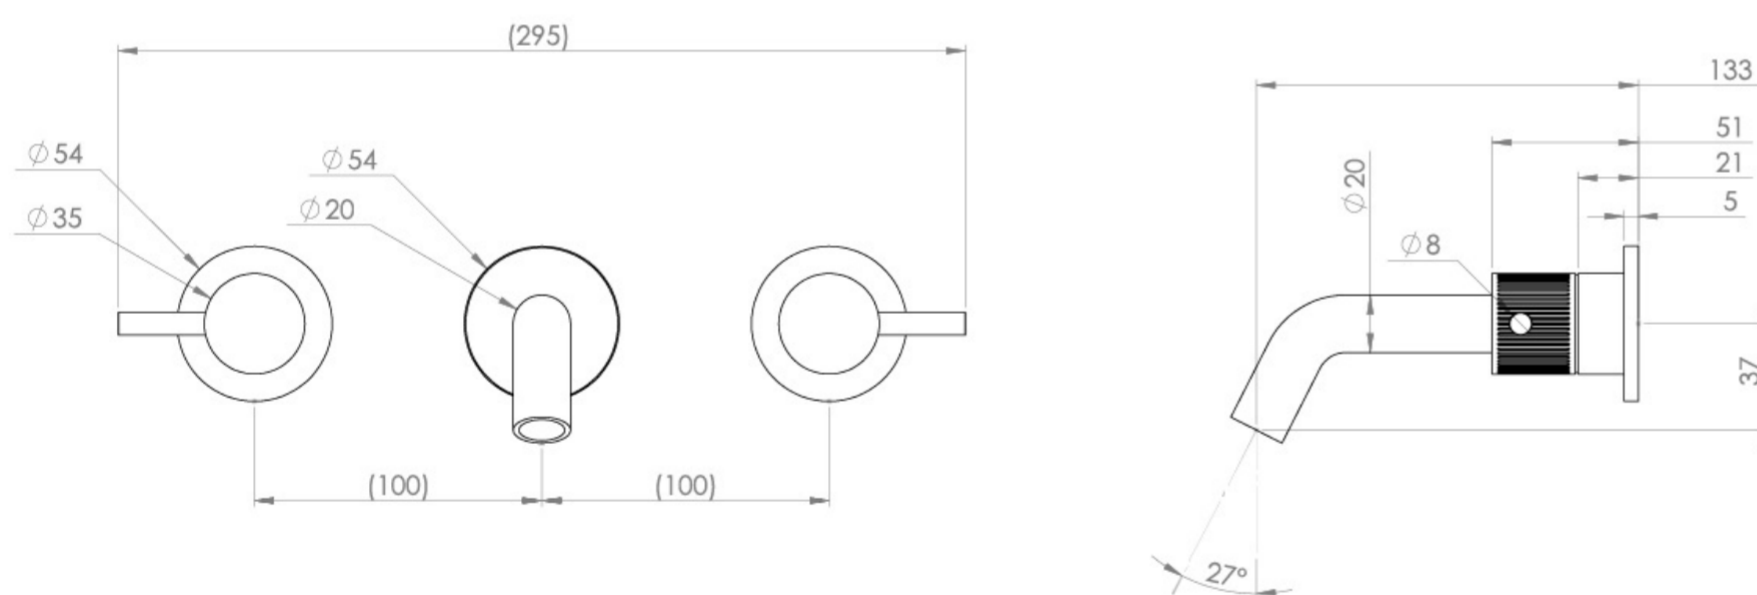

COS 3 TAP HOLE WALL MOUNTED KIT - W/ SHORT SPOUT (130MM) W/ FLUTED HANDLE - SATIN BLACK (PVD)

PRODUCT INFORMATION

Finish:	Satin Black (PVD)
Material	Brass
Waste	Not included, purchase separately
Guarantee	5 years
Spout Projection (mm)	133

Product Code: CO304S.FSB

TECHNICAL DRAWING

Saneux reserves the right to alter the specifications and product range without prior notice. Dimensions are given as a guide only. Dimensions should not be used for surrounding furniture, fixtures and fittings until the product is on site.