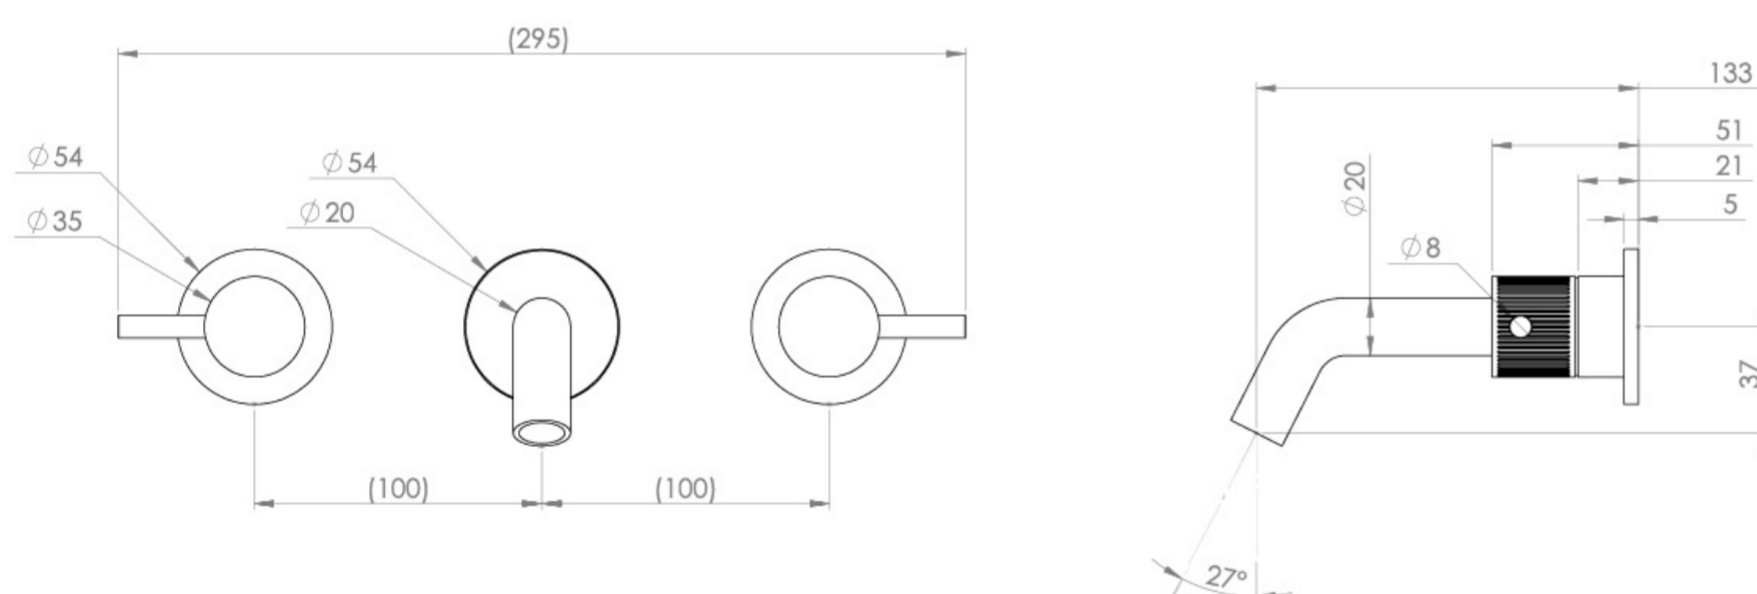

# COS 3 TAP HOLE WALL MOUNTED KIT - W/ SHORT SPOUT (130MM) W/ FLUTED HANDLE - CHROME

## PRODUCT INFORMATION

<b>Finish:</b>	Chrome
<b>Material</b>	Brass
<b>Waste</b>	Not included, purchase separately
<b>Guarantee</b>	5 years
<b>Spout Projection (mm)</b>	133

**Product Code:** CO304S.F

## TECHNICAL DRAWING

Saneux reserves the right to alter the specifications and product range without prior notice. Dimensions are given as a guide only. Dimensions should not be used for surrounding furniture, fixtures and fittings until the product is on site.