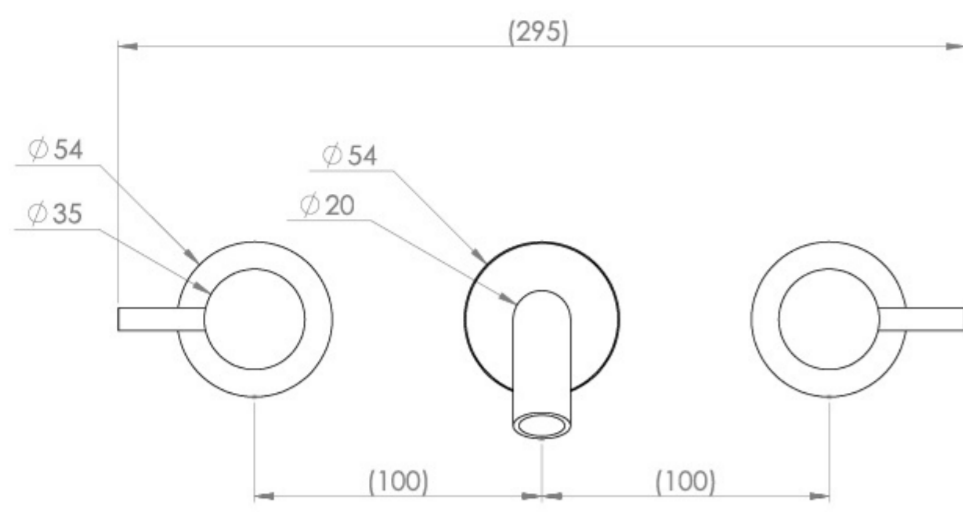

## PRODUCT INFORMATION

<b>Height:</b>	64mm
<b>Width:</b>	295mm
<b>Depth:</b>	143mm
<b>Finish:</b>	Chrome
<b>Product Type:</b>	Wall Mounted Basin Mixer Tap, 3 Piece Basin Mixer Tap
<b>Material</b>	Brass
<b>Waste</b>	Not included, purchase separately
<b>Guarantee</b>	5 years
<b>Spout Projection (mm)</b>	133

The colored finishes utilize a PVD coating, ensuring superior quality and long-lasting durability.

This wall-mounted basin mixer is available with short, standard, and long spouts, and is designed for use with a basin that has a 0 tap hole or a sit-on basin.

# FLOW RATE

- 1 Bar - Flowrate: 4.35 l/min
- 2 Bar - Flowrate: 4.35 l/min
- 3 Bar - Flowrate: 4.5 l/min
- 5 Bar - Flowrate: 4.75 l/min

Saneux reserves the right to alter the specifications and product range without prior notice. Dimensions are given as a guide only. Dimensions should not be used for surrounding furniture, fixtures and fittings until the product is on site.