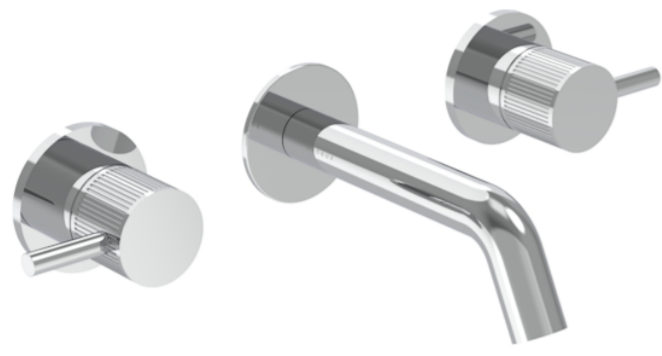

# COS 3 TAP HOLE WALL MOUNTED KIT - W/ SHORT SPOUT (130MM) W/ FLUTED HANDLE - CHROME

## PRODUCT INFORMATION

<b>Finish:</b>	Chrome
<b>Material</b>	Brass
<b>Waste</b>	Not included, purchase separately
<b>Guarantee</b>	5 years
<b>Spout Projection (mm)</b>	133

**Product Code:** CO304S.F