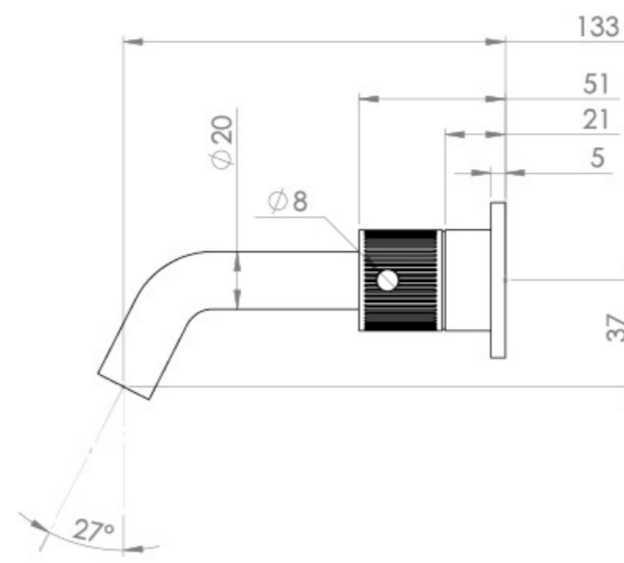

## PRODUCT INFORMATION

<b>Height:</b>	64mm
<b>Width:</b>	295mm
<b>Depth:</b>	143mm
<b>Finish:</b>	Chrome
<b>Product Type:</b>	Wall Mounted Basin Mixer Tap, 3 Piece Basin Mixer Tap
<b>Material</b>	Brass
<b>Waste</b>	Not included, purchase separately
<b>Guarantee</b>	5 years
<b>Spout Projection (mm)</b>	133

The colored finishes utilize a PVD coating, ensuring superior quality and long-lasting durability.

This wall-mounted basin mixer is available with short, standard, and long spouts, and is designed for use with a basin that has a 0 tap hole or a sit-on basin.