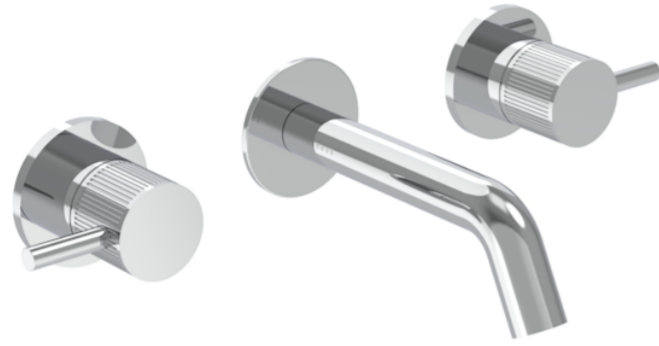

# COS 3 TAP HOLE WALL MOUNTED KIT - W/ SHORT SPOUT (130MM) W/ FLUTED HANDLE - CHROME

**Product Code:** CO304S.F

## PRODUCT INFORMATION

<b>Height:</b>	64mm
<b>Width:</b>	295mm
<b>Depth:</b>	143mm
<b>Finish:</b>	Chrome
<b>Product Type:</b>	Wall Mounted Basin Mixer Tap, 3 Piece Basin Mixer Tap
<b>Material</b>	Brass
<b>Waste</b>	Not included, purchase separately
<b>Guarantee</b>	5 years
<b>Spout Projection (mm)</b>	133

## DESCRIPTION

The new Cos basin mixer collection showcases a sleek, streamlined body with an intricately designed spout. It offers three distinct handle options—Classic, Knurled, and Fluted—each available in five stunning finishes: Chrome, Brushed Brass, Brushed Bronze, Brushed Nickel, and Satin Black.

The colored finishes utilize a PVD coating, ensuring superior quality and long-lasting durability.

This wall-mounted basin mixer is available with short, standard, and long spouts, and is designed for use with a basin that has a 0 tap hole or a sit-on basin.