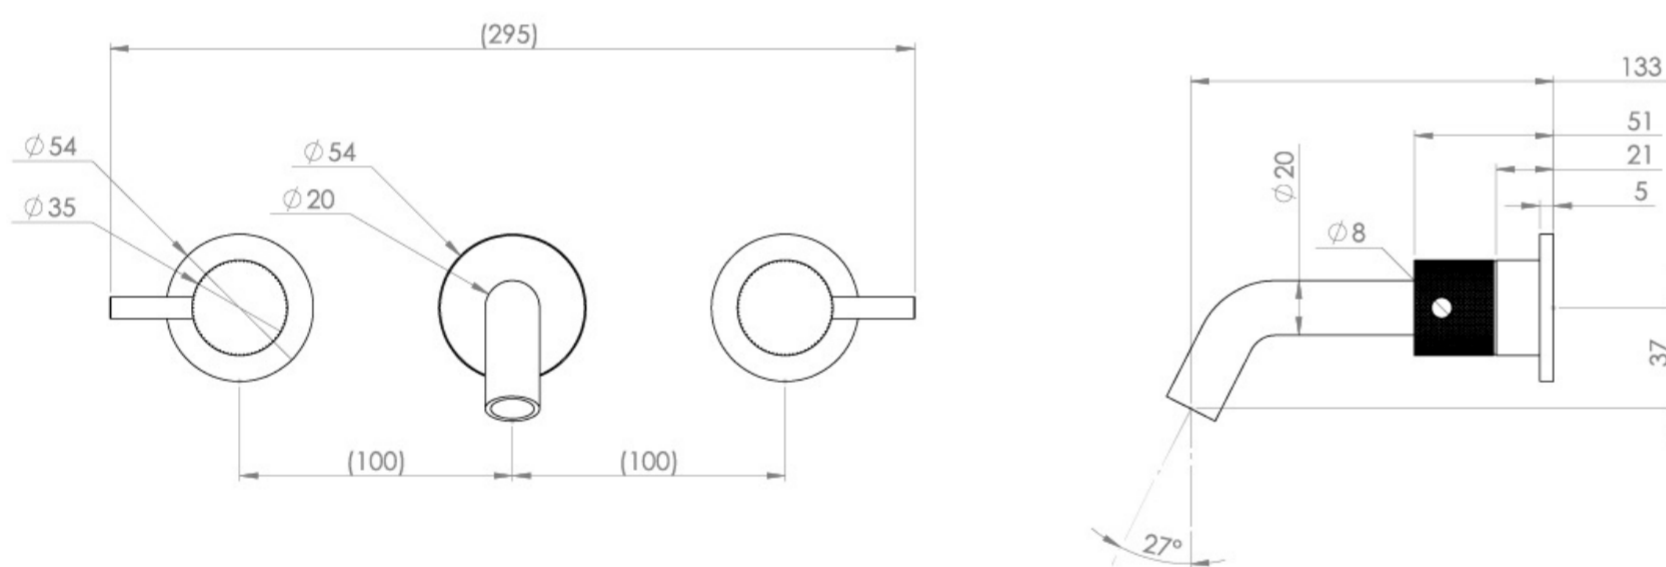

COS 3 TAP HOLE WALL MOUNTED KIT - W/ SHORT SPOUT (130MM) W/ KNURLED HANDLE - SATIN BLACK (PVD)

PRODUCT INFORMATION

Finish:	Satin Black (PVD)
Material:	Brass
Waste:	Not included, purchase separately
Guarantee:	5 years
Spout Projection (mm):	133

Product Code: CO304S.KSB

TECHNICAL DRAWING

Saneux reserves the right to alter the specifications and product range without prior notice. Dimensions are given as a guide only. Dimensions should not be used for surrounding furniture, fixtures and fittings until the product is on site.