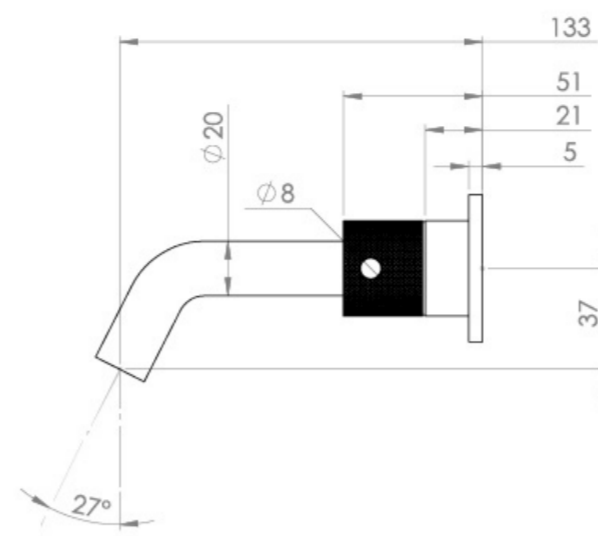

TECHNICAL DRAWING

FLOW RATE

- 1 Bar - Flowrate: 4.35 l/min
- 2 Bar - Flowrate: 4.35 l/min
- 3 Bar - Flowrate: 4.5 l/min
- 5 Bar - Flowrate: 4.75 l/min

Saneux reserves the right to alter the specifications and product range without prior notice. Dimensions are given as a guide only. Dimensions should not be used for surrounding furniture, fixtures and fittings until the product is on site.

<https://saneux.com/products/cos-3-tap-hole-wall-mounted-kit-w-short-spout-130mm-w-knurled-handle-chrome>