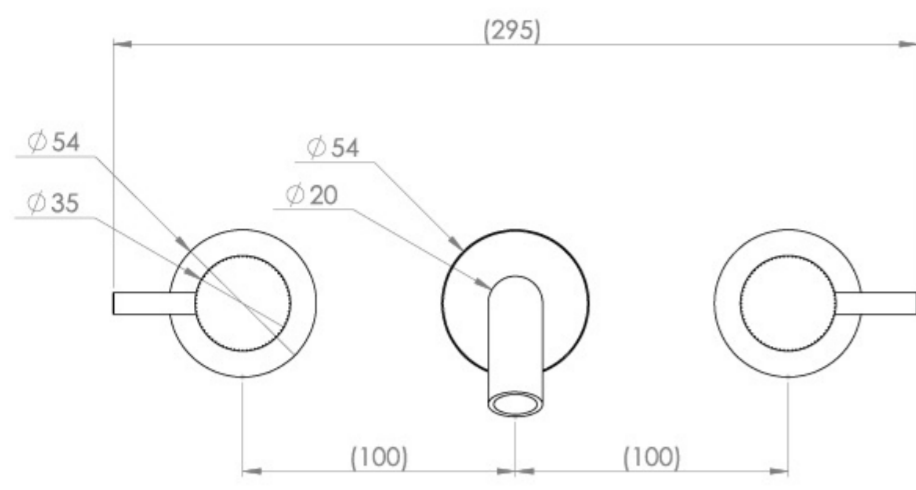

TECHNICAL DRAWING

FLOW RATE

- 1 Bar - Flowrate: 4.35 l/min
- 2 Bar - Flowrate: 4.35 l/min
- 3 Bar - Flowrate: 4.5 l/min
- 5 Bar - Flowrate: 4.75 l/min

Saneux reserves the right to alter the specifications and product range without prior notice. Dimensions are given as a guide only. Dimensions should not be used for surrounding furniture, fixtures and fittings until the product is on site.

<https://saneux.com/products/cos-3-tap-hole-wall-mounted-kit-w-short-spout-130mm-w-knurled-handle-chrome>