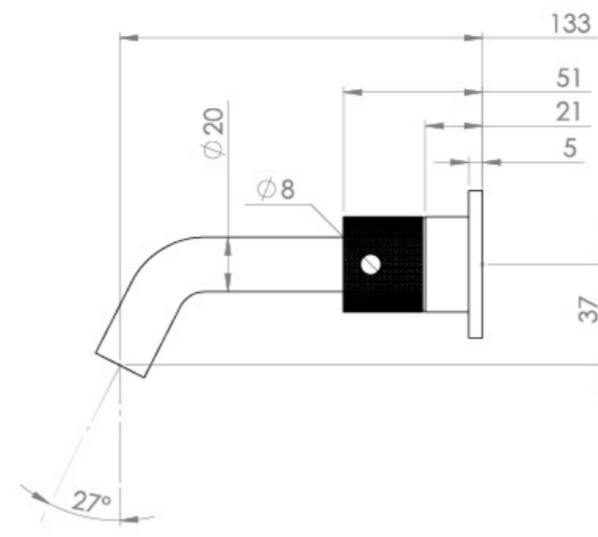

TECHNICAL DRAWING

FLOW RATE

- 1 Bar - Flowrate: 4.35 l/min
- 2 Bar - Flowrate: 4.35 l/min
- 3 Bar - Flowrate: 4.5 l/min
- 5 Bar - Flowrate: 4.75 l/min

Saneux reserves the right to alter the specifications and product range without prior notice. Dimensions are given as a guide only. Dimensions should not be used for surrounding furniture, fixtures and fittings until the product is on site.

<https://saneux.com/products/cos-3-tap-hole-wall-mounted-kit-w-short-spout-130mm-w-knurled-handle-chrome>