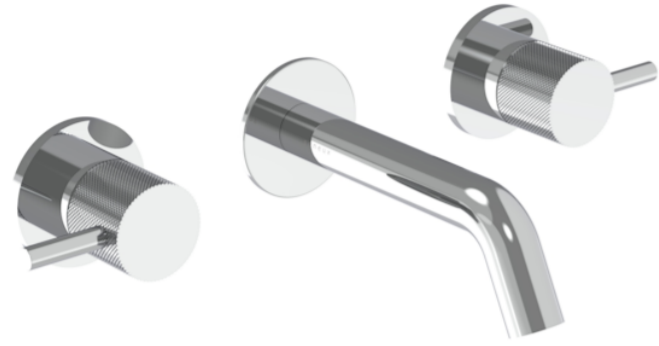

# COS 3 TAP HOLE WALL MOUNTED KIT - W/ SHORT SPOUT (130MM) W/ KNURLED HANDLE - CHROME

**Product Code:** CO304S.K

## PRODUCT INFORMATION

<b>Height:</b>	64mm
<b>Width:</b>	295mm
<b>Depth:</b>	143mm
<b>Finish:</b>	Chrome
<b>Product Type:</b>	Wall Mounted Basin Mixer Tap, 3 Piece Basin Mixer Tap
<b>Material</b>	Brass
<b>Waste</b>	Not included, purchase separately
<b>Guarantee</b>	5 years
<b>Spout Projection (mm)</b>	133

## DESCRIPTION

The new Cos basin mixer collection showcases a sleek, streamlined body with an intricately designed spout. It offers three distinct handle options—Classic, Knurled, and Fluted—each available in five stunning finishes: Chrome, Brushed Brass, Brushed Bronze, Brushed Nickel, and Satin Black.

The colored finishes utilize a PVD coating, ensuring superior quality and long-lasting durability.

This wall-mounted basin mixer is available with short, standard, and long spouts, and is designed for use with a basin that has a 0 tap hole or a sit-on basin.