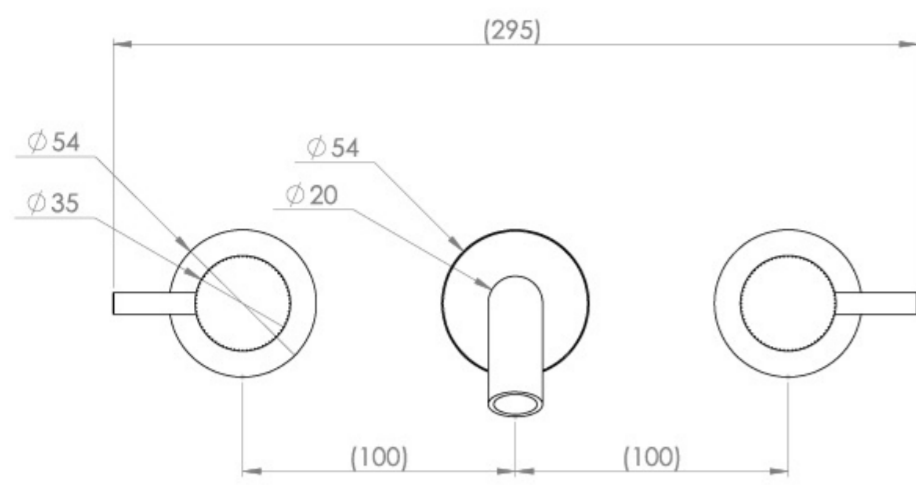

## PRODUCT INFORMATION

<b>Height:</b>	64mm
<b>Width:</b>	295mm
<b>Depth:</b>	143mm
<b>Finish:</b>	Chrome
<b>Product Type:</b>	Wall Mounted Basin Mixer Tap, 3 Piece Basin Mixer Tap
<b>Material</b>	Brass
<b>Waste</b>	Not included, purchase separately
<b>Guarantee</b>	5 years
<b>Spout Projection (mm)</b>	133

The colored finishes utilize a PVD coating, ensuring superior quality and long-lasting durability.

This wall-mounted basin mixer is available with short, standard, and long spouts, and is designed for use with a basin that has a 0 tap hole or a sit-on basin.

## FLOW RATE

- 1 Bar - Flowrate: 4.35 l/min
- 2 Bar - Flowrate: 4.35 l/min
- 3 Bar - Flowrate: 4.5 l/min
- 5 Bar - Flowrate: 4.75 l/min

Saneux reserves the right to alter the specifications and product range without prior notice. Dimensions are given as a guide only. Dimensions should not be used for surrounding furniture, fixtures and fittings until the product is on site.