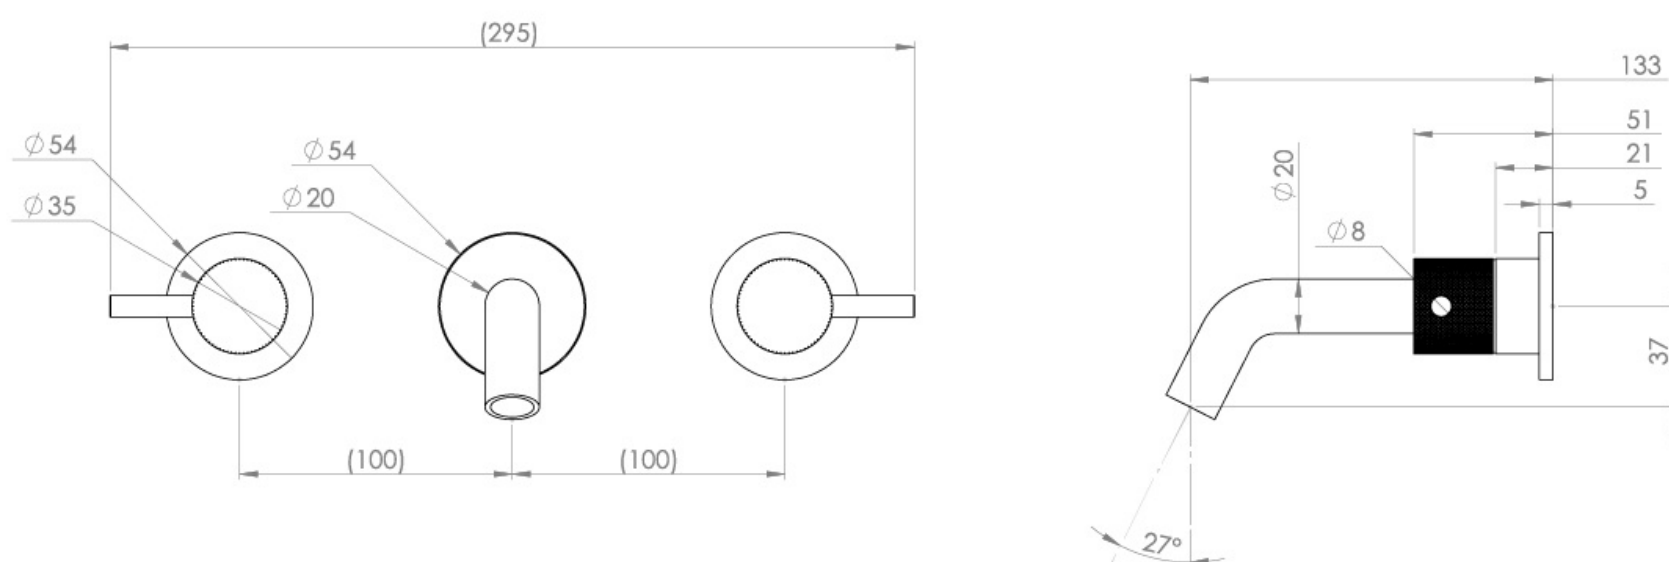

# COS 3 TAP HOLE WALL MOUNTED KIT - W/ SHORT SPOUT (130MM) W/ KNURLED HANDLE - CHROME

## PRODUCT INFORMATION

<b>Finish:</b>	Chrome
<b>Material</b>	Brass
<b>Waste</b>	Not included, purchase separately
<b>Guarantee</b>	5 years
<b>Spout Projection (mm)</b>	133

**Product Code:** CO304S.K

## TECHNICAL DRAWING

Saneux reserves the right to alter the specifications and product range without prior notice. Dimensions are given as a guide only. Dimensions should not be used for surrounding furniture, fixtures and fittings until the product is on site.