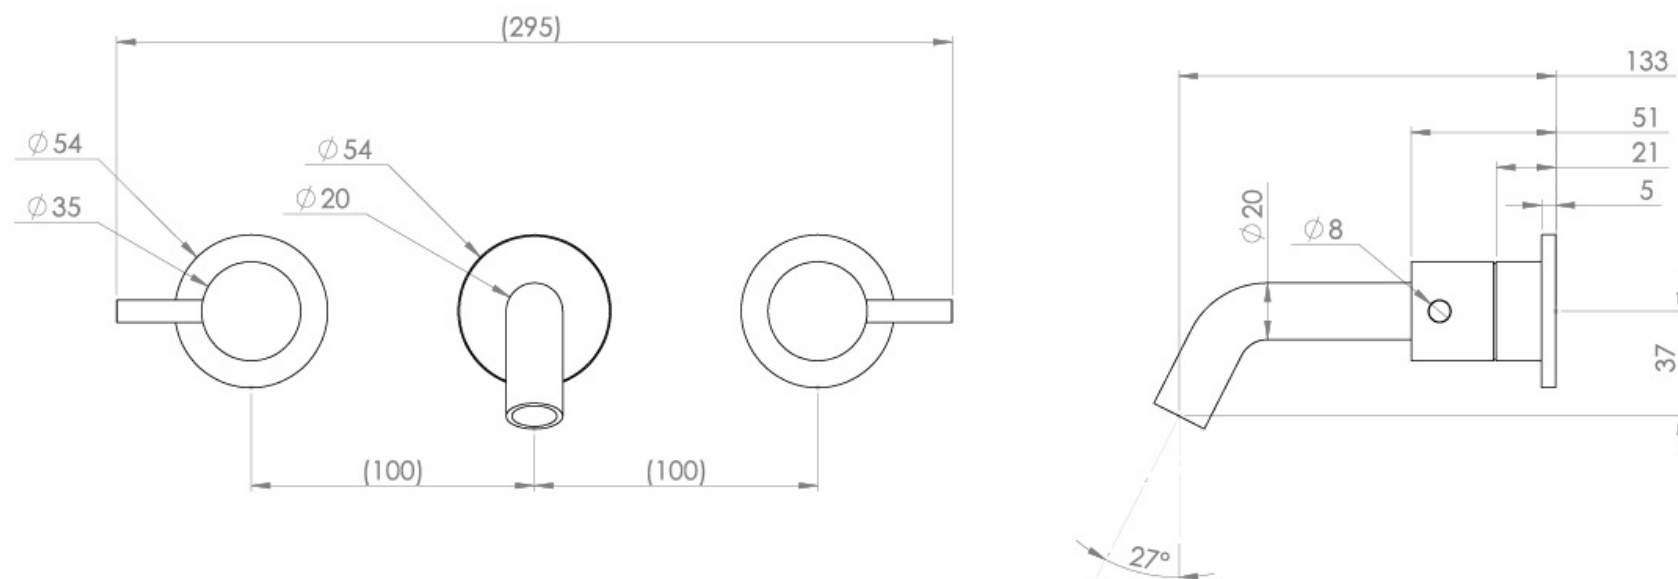

COS 3 TAP HOLE WALL MOUNTED KIT - W/ SHORT SPOUT (130MM) W/ CLASSIC HANDLE - SATIN BLACK (PVD)

PRODUCT INFORMATION

Finish:	Satin Black (PVD)
Material	Brass
Waste	Not included, purchase separately
Guarantee	5 years
Spout Projection (mm)	133

Product Code: CO304S.SB

TECHNICAL DRAWING

Saneux reserves the right to alter the specifications and product range without prior notice. Dimensions are given as a guide only. Dimensions should not be used for surrounding furniture, fixtures and fittings until the product is on site.