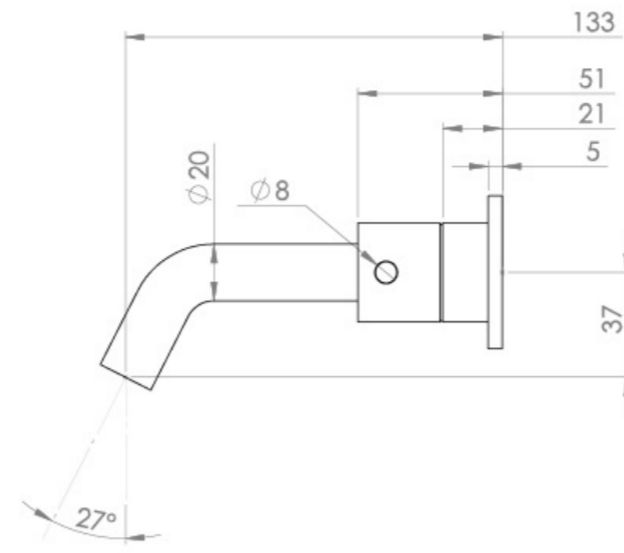

### PRODUCT INFORMATION

<b>Height:</b>	64mm
<b>Width:</b>	295mm
<b>Depth:</b>	143mm
<b>Finish:</b>	Chrome
<b>Product Type:</b>	3 Piece Basin Mixer Tap, Wall Mounted Basin Mixer Tap
<b>Material</b>	Brass
<b>Waste</b>	Not included, purchase separately
<b>Guarantee</b>	5 years
<b>Spout Projection (mm)</b>	133

The colored finishes utilize a PVD coating, ensuring superior quality and long-lasting durability.

This wall-mounted basin mixer is available with short, standard, and long spouts, and is designed for use with a basin that has a 0 tap hole or a sit-on basin.

# TECHNICAL DRAWING

# FLOW RATE

- 1 Bar - Flowrate: 4.35 l/min
- 2 Bar - Flowrate: 4.35 l/min
- 3 Bar - Flowrate: 4.5 l/min
- 5 Bar - Flowrate: 4.75 l/min

Saneux reserves the right to alter the specifications and product range without prior notice. Dimensions are given as a guide only. Dimensions should not be used for surrounding furniture, fixtures and fittings until the product is on site.