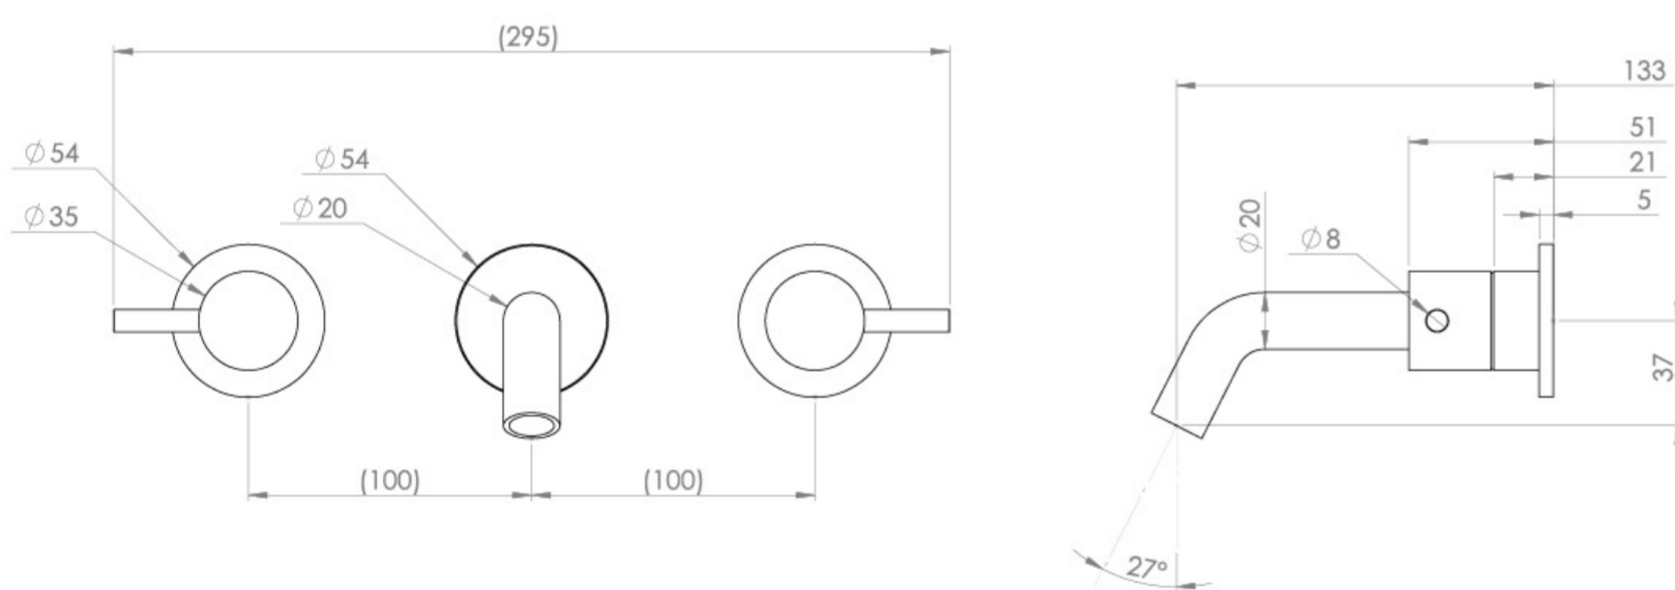

COS 3 TAP HOLE WALL MOUNTED KIT - W/ SHORT SPOUT (130MM) W/ CLASSIC HANDLE - CHROME

PRODUCT INFORMATION

Finish:	Chrome
Material	Brass
Waste	Not included, purchase separately
Guarantee	5 years
Spout Projection (mm)	133

Product Code: CO304S

TECHNICAL DRAWING

Saneux reserves the right to alter the specifications and product range without prior notice. Dimensions are given as a guide only. Dimensions should not be used for surrounding furniture, fixtures and fittings until the product is on site.