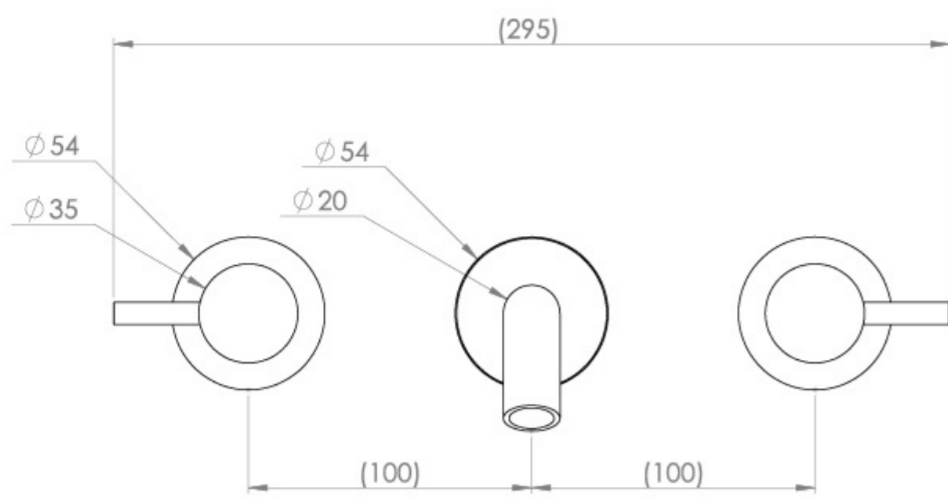

### PRODUCT INFORMATION

<b>Height:</b>	64mm
<b>Width:</b>	295mm
<b>Depth:</b>	143mm
<b>Finish:</b>	Chrome
<b>Product Type:</b>	3 Piece Basin Mixer Tap, Wall Mounted Basin Mixer Tap
<b>Material</b>	Brass
<b>Waste</b>	Not included, purchase separately
<b>Guarantee</b>	5 years
<b>Spout Projection (mm)</b>	133

The colored finishes utilize a PVD coating, ensuring superior quality and long-lasting durability.

This wall-mounted basin mixer is available with short, standard, and long spouts, and is designed for use with a basin that has a 0 tap hole or a sit-on basin.

# FLOW RATE

- 1 Bar - Flowrate: 4.35 l/min
- 2 Bar - Flowrate: 4.35 l/min
- 3 Bar - Flowrate: 4.5 l/min
- 5 Bar - Flowrate: 4.75 l/min

Saneux reserves the right to alter the specifications and product range without prior notice. Dimensions are given as a guide only. Dimensions should not be used for surrounding furniture, fixtures and fittings until the product is on site.