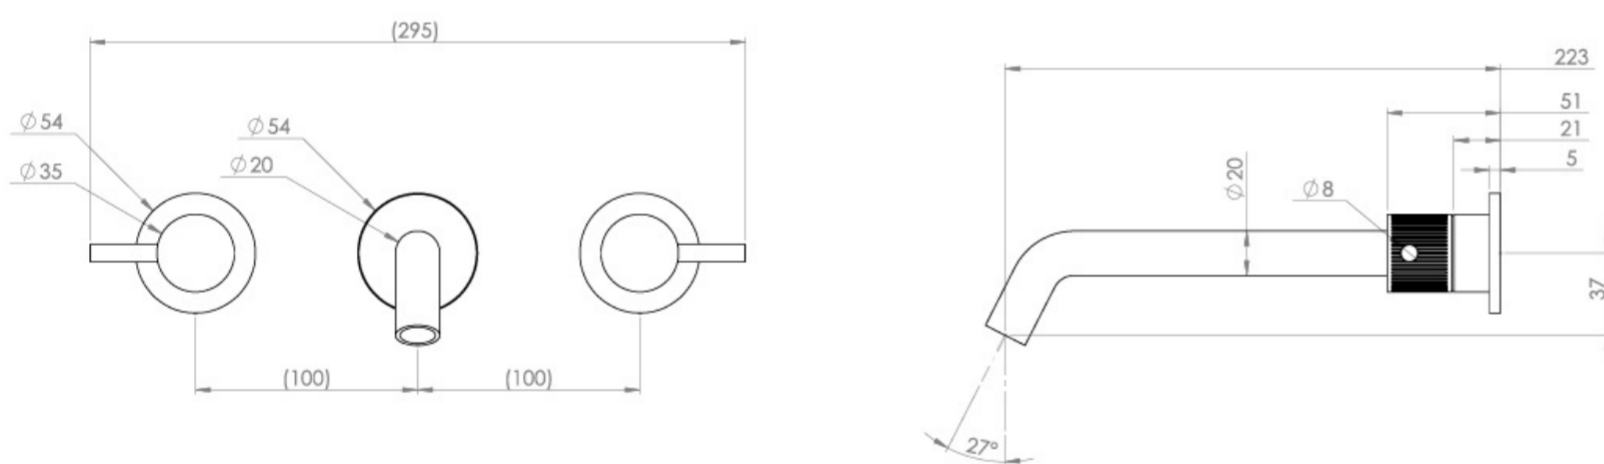

Saneux reserves the right to alter the specifications and product range without prior notice. Dimensions are given as a guide only. Dimensions should not be used for surrounding furniture, fixtures and fittings until the product is on site.