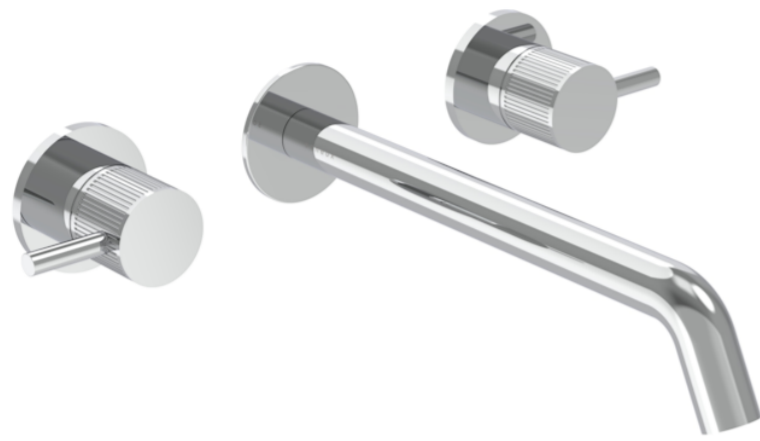

COS 3 TAP HOLE WALL MOUNTED KIT - W/ LONG SPOUT (220MM) W/ FLUTED HANDLE - CHROME

PRODUCT INFORMATION

Finish:	Chrome
Material	Brass
Waste	Not included, purchase separately
Guarantee	5 years
Spout Projection (mm)	223

Product Code: CO304L.F

TECHNICAL DRAWING

Saneux reserves the right to alter the specifications and product range without prior notice. Dimensions are given as a guide only. Dimensions should not be used for surrounding furniture, fixtures and fittings until the product is on site.