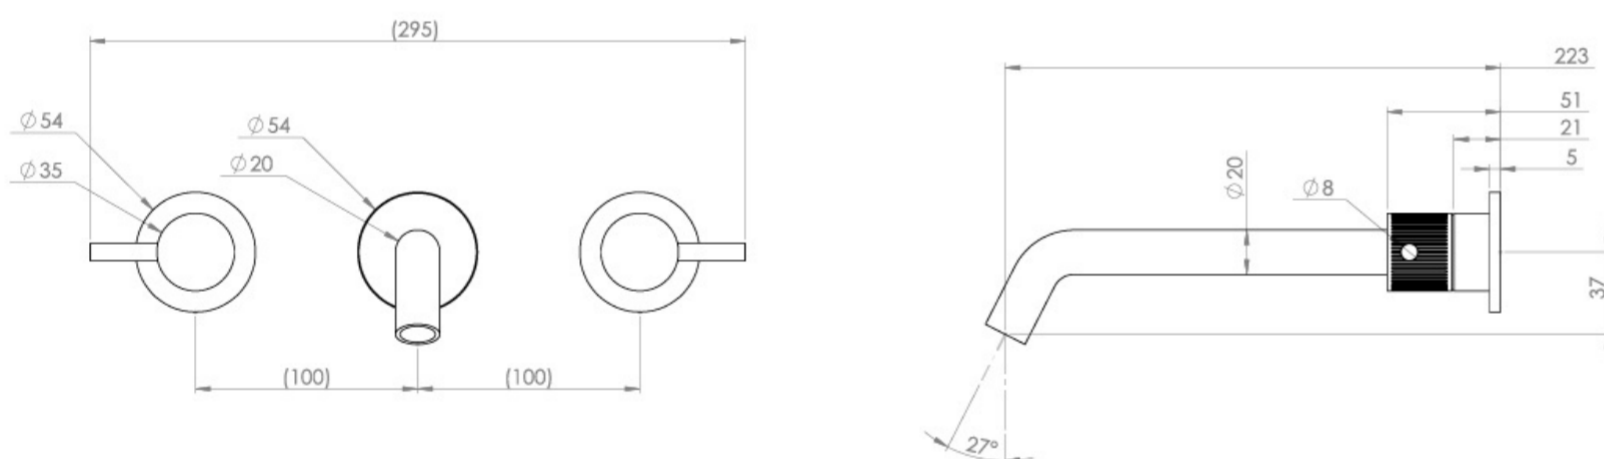

COS 3 TAP HOLE WALL MOUNTED KIT - W/ LONG SPOUT (220MM) W/ FLUTED HANDLE - CHROME

PRODUCT INFORMATION

Finish:	Chrome
Material	Brass
Waste	Not included, purchase separately
Guarantee	5 years
Spout Projection (mm)	223

Product Code: CO304L.F

TECHNICAL DRAWING

Saneux reserves the right to alter the specifications and product range without prior notice. Dimensions are given as a guide only. Dimensions should not be used for surrounding furniture, fixtures and fittings until the product is on site.