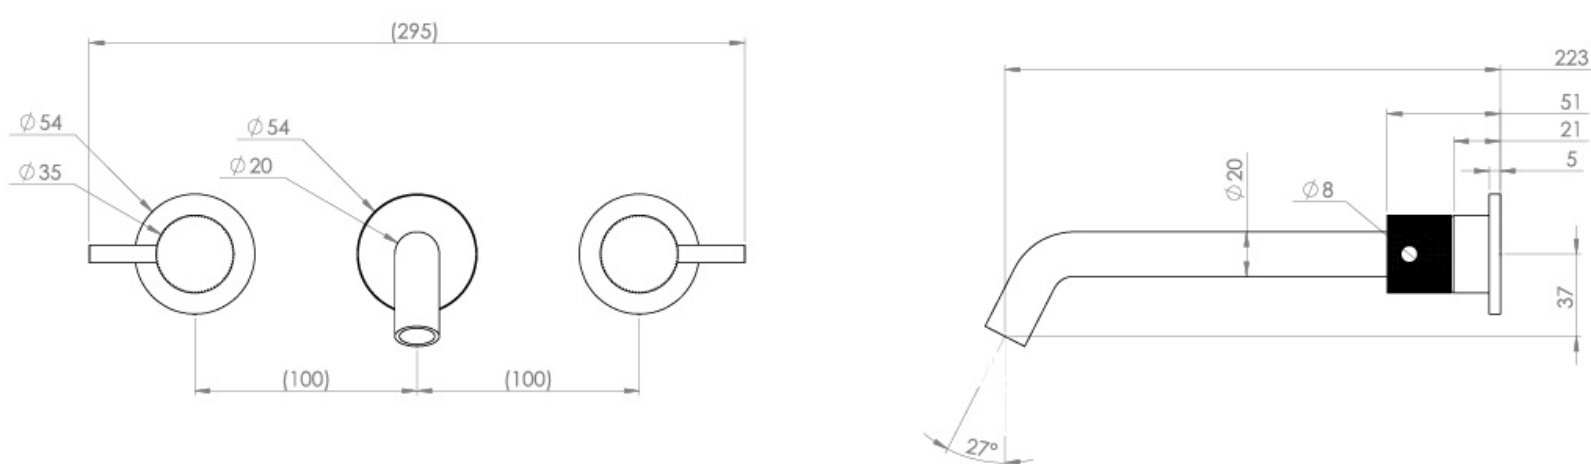

Saneux reserves the right to alter the specifications and product range without prior notice. Dimensions are given as a guide only. Dimensions should not be used for surrounding furniture, fixtures and fittings until the product is on site.