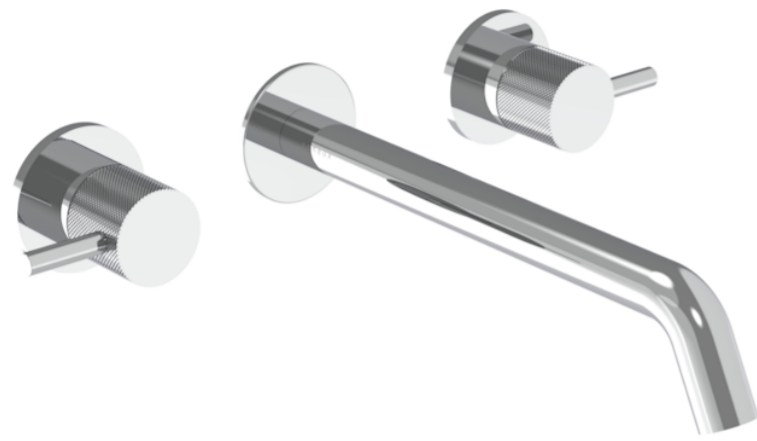

COS 3 TAP HOLE WALL MOUNTED KIT - W/ LONG SPOUT (220MM) W/ KNURLED HANDLE - CHROME

PRODUCT INFORMATION

Finish:	Chrome
Material	Brass
Waste	Not included, purchase separately
Guarantee	5 years
Spout Projection (mm)	223

Product Code: CO304L.K

TECHNICAL DRAWING

Saneux reserves the right to alter the specifications and product range without prior notice. Dimensions are given as a guide only. Dimensions should not be used for surrounding furniture, fixtures and fittings until the product is on site.

<https://saneux.com/products/cos-3-tap-hole-wall-mounted-kit-w-long-spout-220mm-w-knurled-handle-chrome>