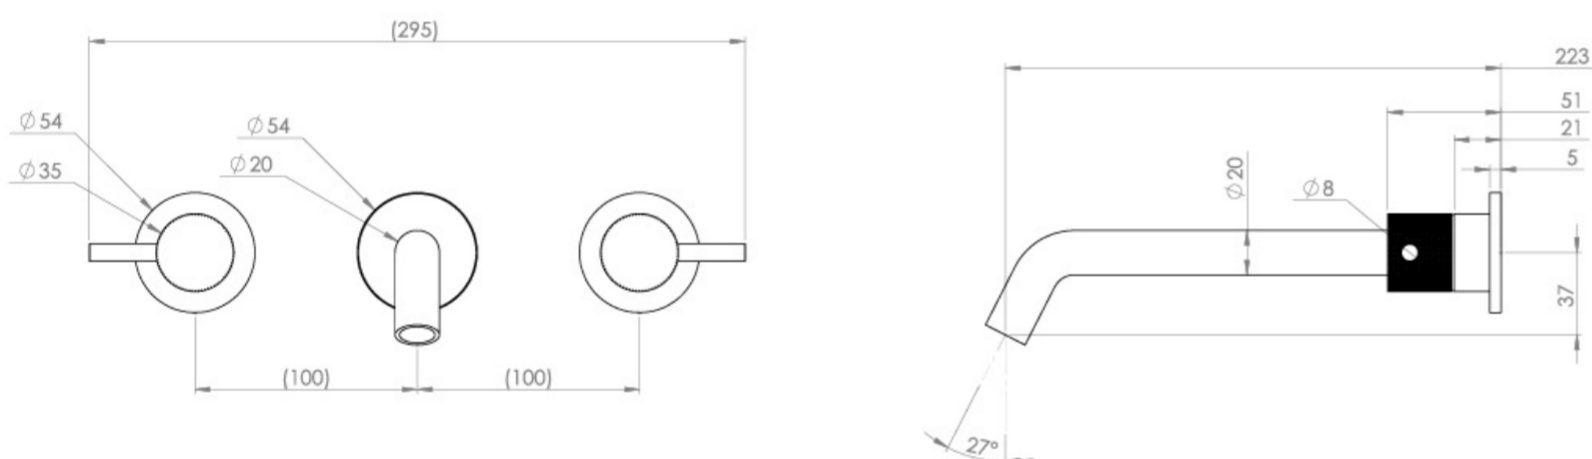

COS 3 TAP HOLE WALL MOUNTED KIT - W/ LONG SPOUT (220MM) W/ KNURLED HANDLE - CHROME

PRODUCT INFORMATION

Finish:	Chrome
Material	Brass
Waste	Not included, purchase separately
Guarantee	5 years
Spout Projection (mm)	223

Product Code: CO304L.K

TECHNICAL DRAWING

Saneux reserves the right to alter the specifications and product range without prior notice. Dimensions are given as a guide only. Dimensions should not be used for surrounding furniture, fixtures and fittings until the product is on site.

<https://saneux.com/products/cos-3-tap-hole-wall-mounted-kit-w-long-spout-220mm-w-knurled-handle-chrome>