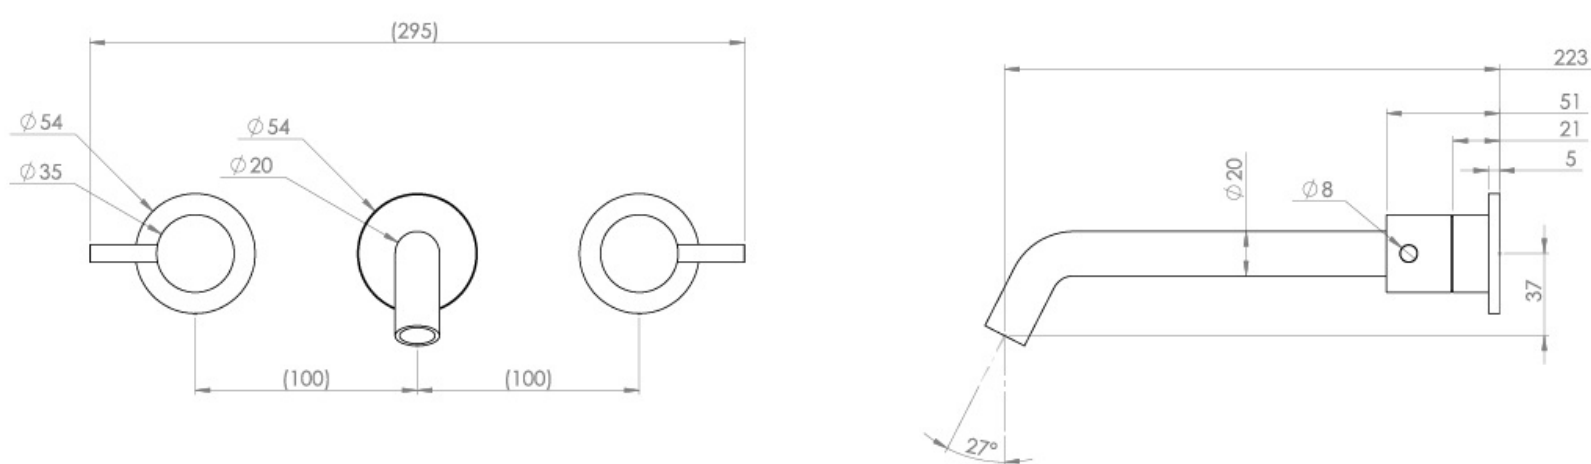

COS 3 TAP HOLE WALL MOUNTED KIT - W/ LONG SPOUT (220MM) W/ CLASSIC HANDLE - SATIN BLACK (PVD)

PRODUCT INFORMATION

Finish:	Satin Black (PVD)
Material	Brass
Waste	Not included, purchase separately
Guarantee	5 years
Spout Projection (mm)	223

Product Code: CO304L.SB

TECHNICAL DRAWING

Saneux reserves the right to alter the specifications and product range without prior notice. Dimensions are given as a guide only. Dimensions should not be used for surrounding furniture, fixtures and fittings until the product is on site.