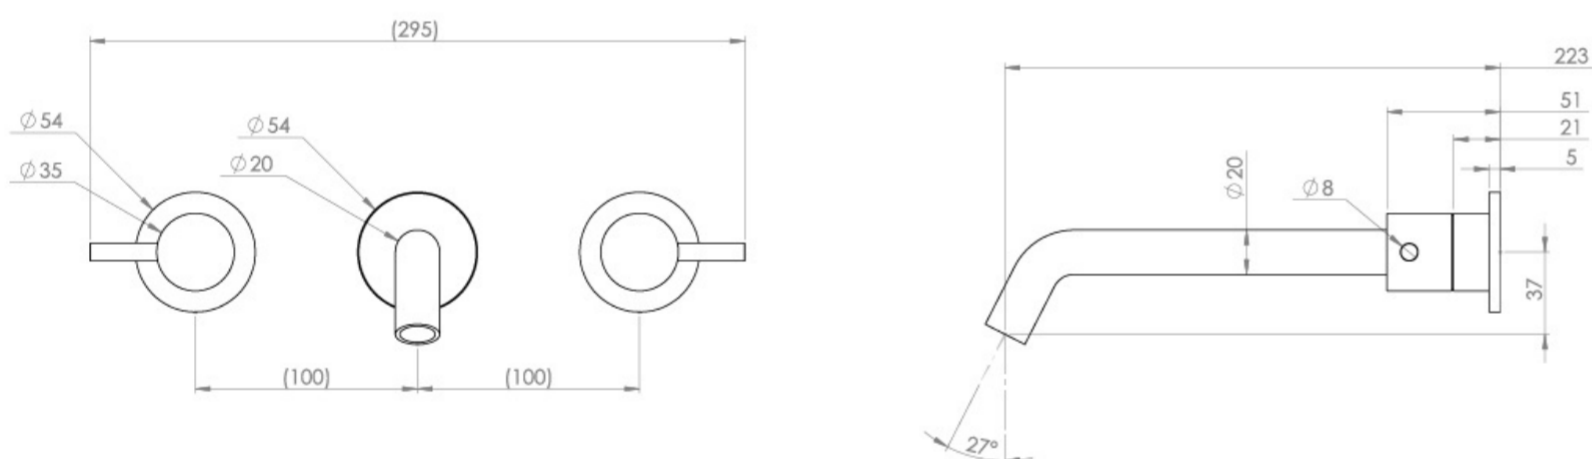

COS 3 TAP HOLE WALL MOUNTED KIT - W/ LONG SPOUT (220MM) W/ CLASSIC HANDLE - CHROME

PRODUCT INFORMATION

Finish:	Chrome
Material	Brass
Waste	Not included, purchase separately
Guarantee	5 years
Spout Projection (mm)	223

Product Code: CO304L

TECHNICAL DRAWING

Saneux reserves the right to alter the specifications and product range without prior notice. Dimensions are given as a guide only. Dimensions should not be used for surrounding furniture, fixtures and fittings until the product is on site.

<https://saneux.com/products/cos-3-tap-hole-wall-mounted-kit-w-long-spout-220mm-w-classic-handle-chrome>