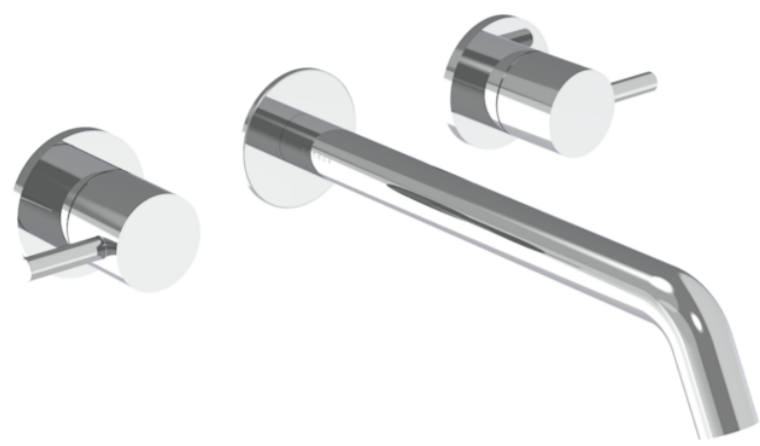

COS 3 TAP HOLE WALL MOUNTED KIT - W/ LONG SPOUT (220MM) W/ CLASSIC HANDLE - CHROME

PRODUCT INFORMATION

Finish:	Chrome
Material	Brass
Waste	Not included, purchase separately
Guarantee	5 years
Spout Projection (mm)	223

Product Code: CO304L

TECHNICAL DRAWING

Saneux reserves the right to alter the specifications and product range without prior notice. Dimensions are given as a guide only. Dimensions should not be used for surrounding furniture, fixtures and fittings until the product is on site.

<https://saneux.com/products/cos-3-tap-hole-wall-mounted-kit-w-long-spout-220mm-w-classic-handle-chrome>