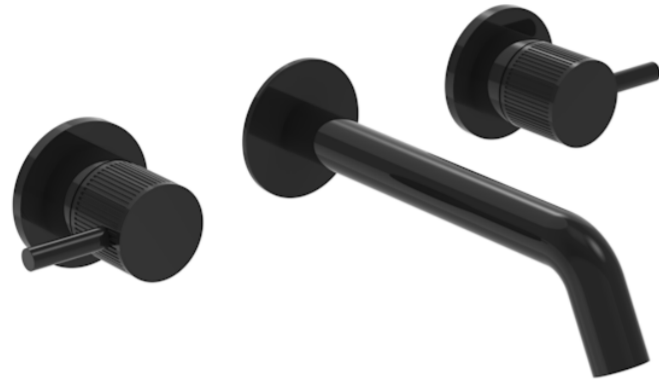

# COS 3 TAP HOLE WALL MOUNTED KIT - W/ CLASSIC SPOUT (170MM) W/ FLUTED HANDLE - SATIN BLACK (PVD)

## PRODUCT INFORMATION

<b>Finish:</b>	Satin Black (PVD)
<b>Material</b>	Brass
<b>Waste</b>	Not included, purchase separately
<b>Guarantee</b>	5 years
<b>Spout Projection (mm)</b>	173

**Product Code:** CO304.FSB