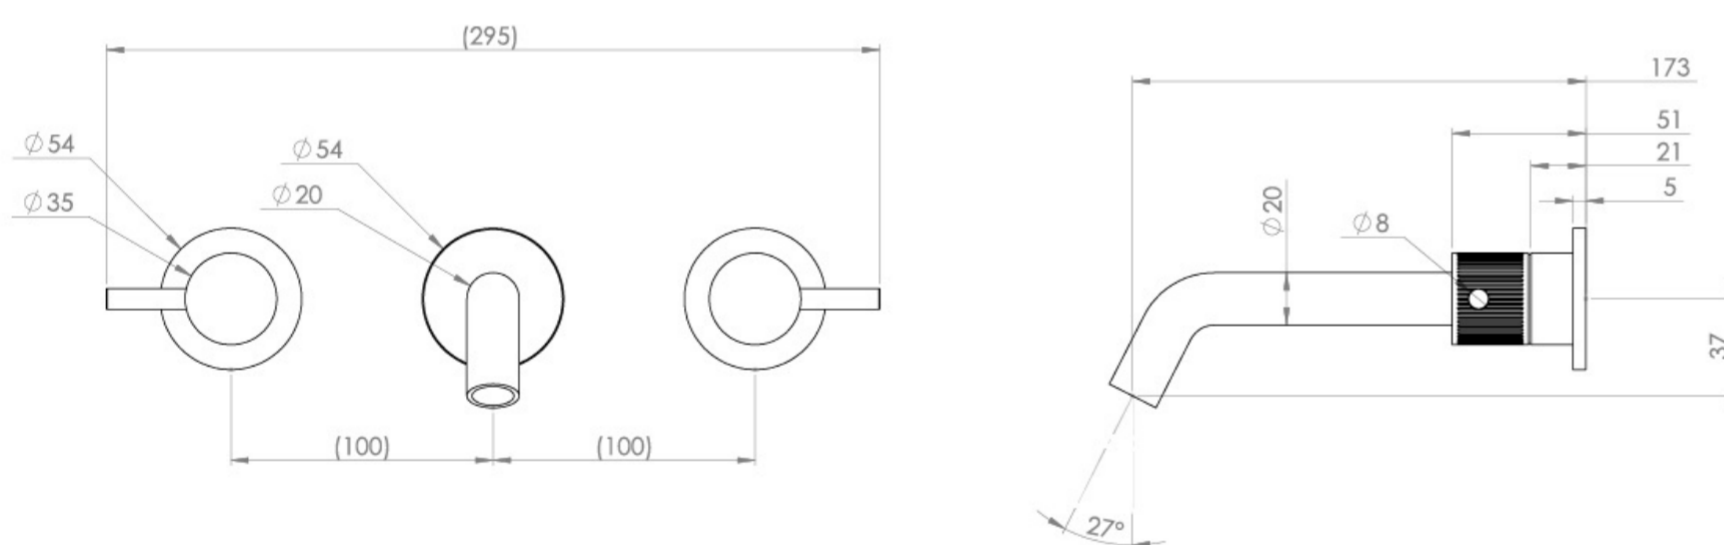

Saneux reserves the right to alter the specifications and product range without prior notice. Dimensions are given as a guide only. Dimensions should not be used for surrounding furniture, fixtures and fittings until the product is on site.