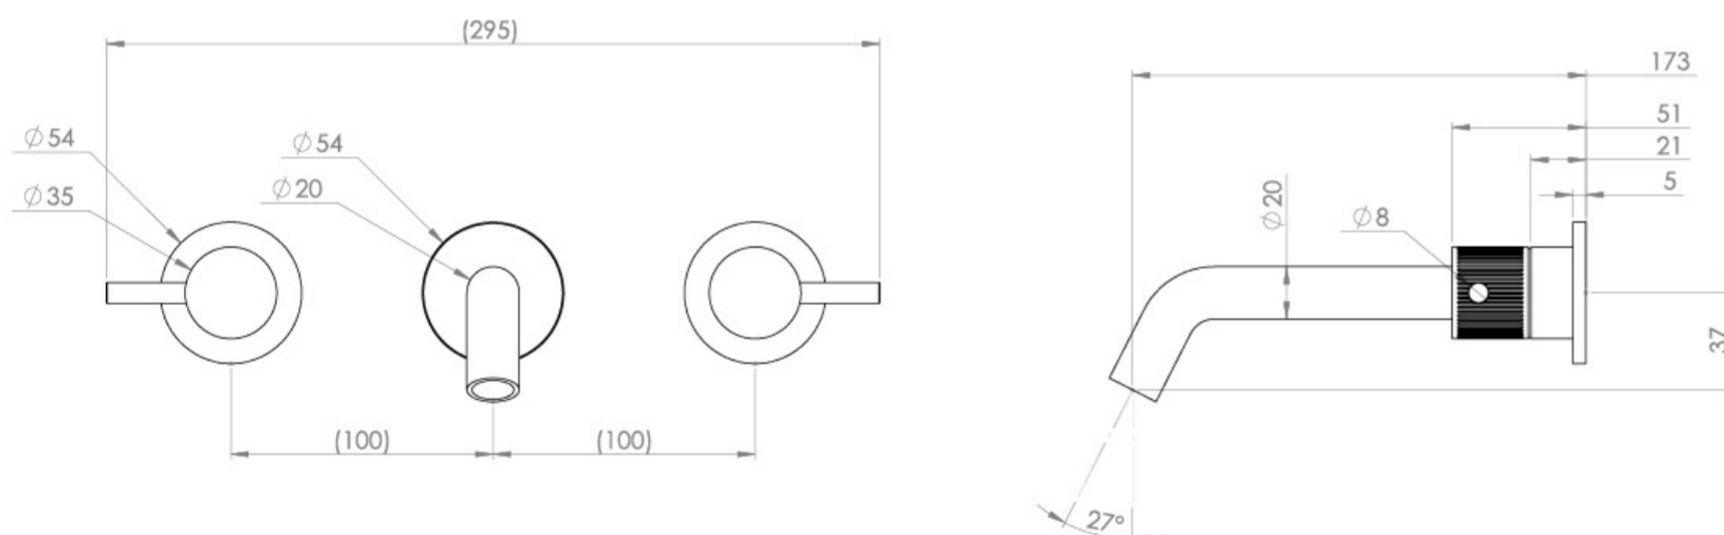

COS 3 TAP HOLE WALL MOUNTED KIT - W/ CLASSIC SPOUT (170MM) W/ FLUTED HANDLE - CHROME

PRODUCT INFORMATION

Finish:	Chrome
Material	Brass
Waste	Not included, purchase separately
Guarantee	5 years
Spout Projection (mm)	173

Product Code: CO304.F

TECHNICAL DRAWING

Saneux reserves the right to alter the specifications and product range without prior notice. Dimensions are given as a guide only. Dimensions should not be used for surrounding furniture, fixtures and fittings until the product is on site.

<https://saneux.com/products/cos-3-tap-hole-wall-mounted-kit-w-classic-spout-170mm-w-fluted-handle-chrome>