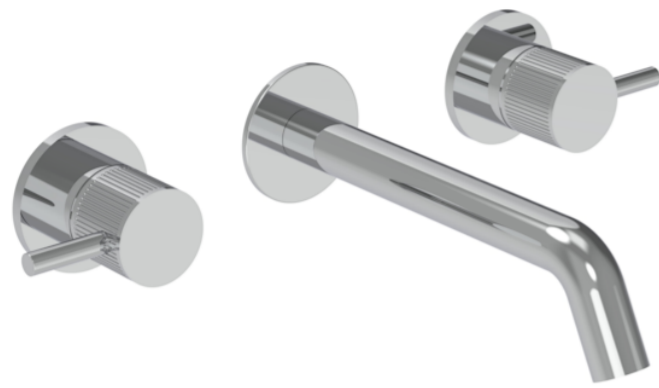

COS 3 TAP HOLE WALL MOUNTED KIT - W/ CLASSIC SPOUT (170MM) W/ FLUTED HANDLE - CHROME

PRODUCT INFORMATION

Finish:	Chrome
Material	Brass
Waste	Not included, purchase separately
Guarantee	5 years
Spout Projection (mm)	173

Product Code: CO304.F

TECHNICAL DRAWING

Saneux reserves the right to alter the specifications and product range without prior notice. Dimensions are given as a guide only. Dimensions should not be used for surrounding furniture, fixtures and fittings until the product is on site.

<https://saneux.com/products/cos-3-tap-hole-wall-mounted-kit-w-classic-spout-170mm-w-fluted-handle-chrome>