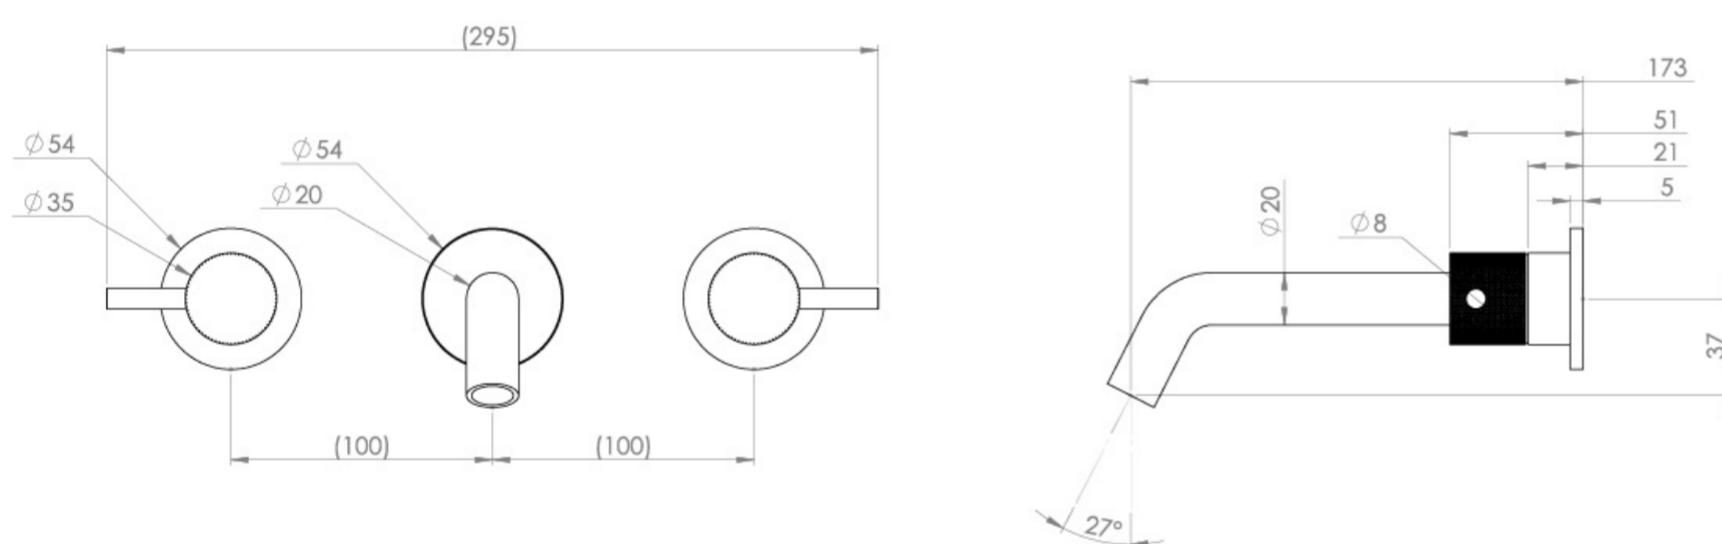

COS 3 TAP HOLE WALL MOUNTED KIT - W/ CLASSIC SPOUT (170MM) W/ KNURLED HANDLE - SATIN BLACK (PVD)

PRODUCT INFORMATION

Finish:	Satin Black (PVD)
Material	Brass
Waste	Not included, purchase separately
Guarantee	5 years
Spout Projection (mm)	173

Product Code: CO304.KSB

TECHNICAL DRAWING

Saneux reserves the right to alter the specifications and product range without prior notice. Dimensions are given as a guide only. Dimensions should not be used for surrounding furniture, fixtures and fittings until the product is on site.