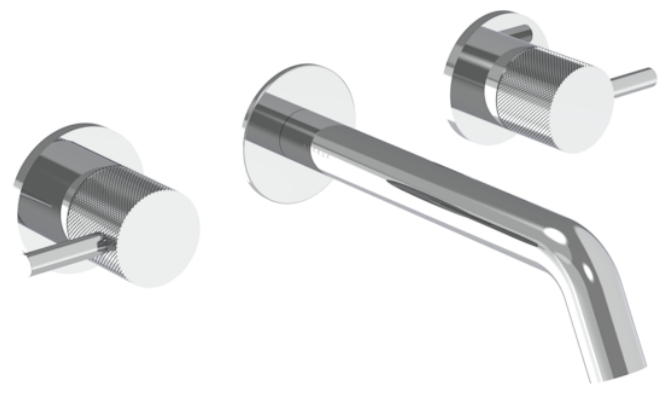

COS 3 TAP HOLE WALL MOUNTED KIT - W/ CLASSIC SPOUT (170MM) W/ KNURLED HANDLE - CHROME

PRODUCT INFORMATION

Finish:	Chrome
Material	Brass
Waste	Not included, purchase separately
Guarantee	5 years
Spout Projection (mm)	173

Product Code: CO304.K

TECHNICAL DRAWING

Saneux reserves the right to alter the specifications and product range without prior notice. Dimensions are given as a guide only. Dimensions should not be used for surrounding furniture, fixtures and fittings until the product is on site.