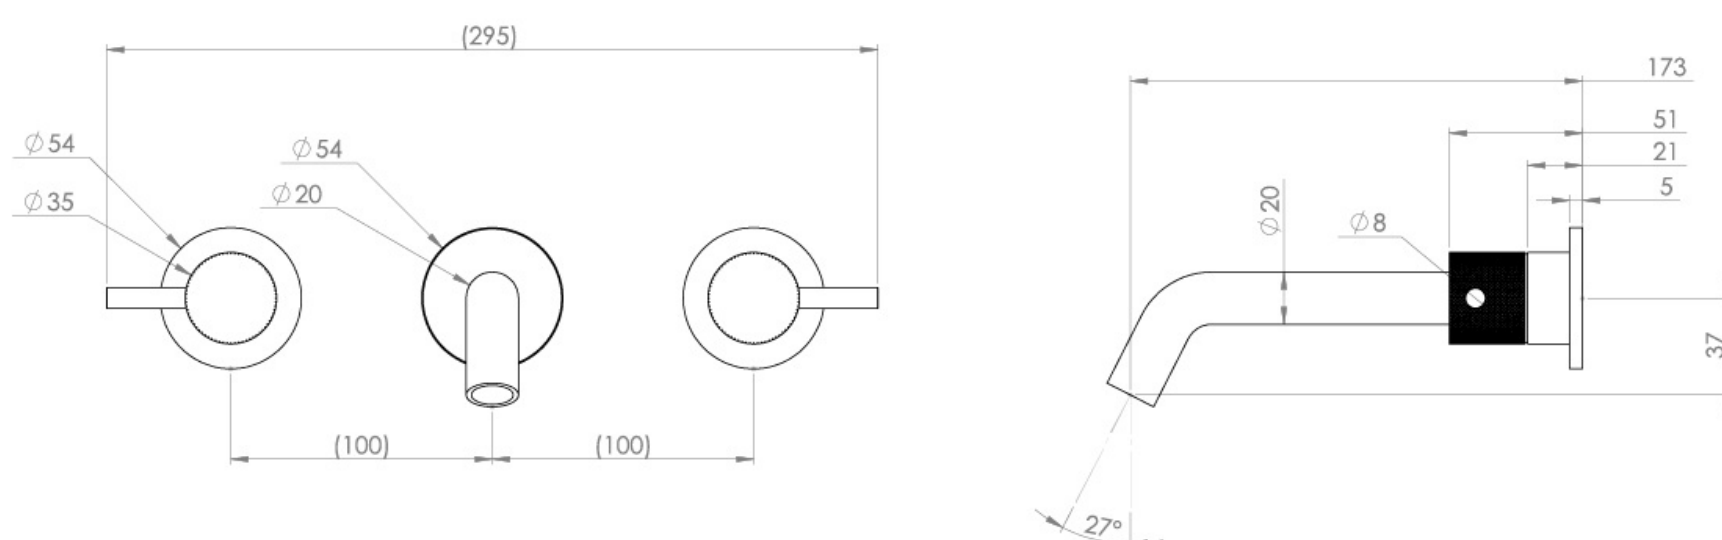

COS 3 TAP HOLE WALL MOUNTED KIT - W/ CLASSIC SPOUT (170MM) W/ KNURLED HANDLE - CHROME

PRODUCT INFORMATION

Finish:	Chrome
Material	Brass
Waste	Not included, purchase separately
Guarantee	5 years
Spout Projection (mm)	173

Product Code: CO304.K

TECHNICAL DRAWING

Saneux reserves the right to alter the specifications and product range without prior notice. Dimensions are given as a guide only. Dimensions should not be used for surrounding furniture, fixtures and fittings until the product is on site.