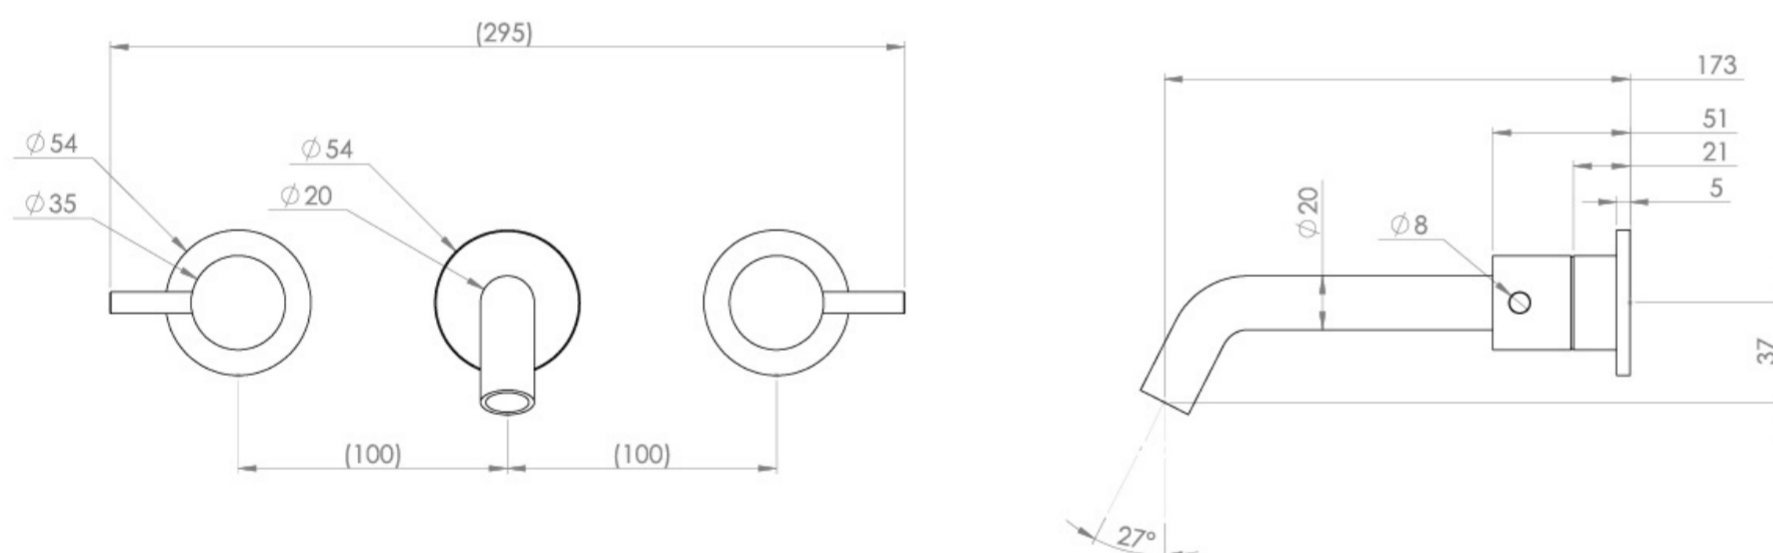

COS 3 TAP HOLE WALL MOUNTED KIT - W/ CLASSIC SPOUT (170MM) W/ CLASSIC HANDLE - SATIN BLACK (PVD)

PRODUCT INFORMATION

Finish:	Satin Black (PVD)
Material	Brass
Waste	Not included, purchase separately
Guarantee	5 years
Spout Projection (mm)	173

Product Code: CO304.SB

TECHNICAL DRAWING

Saneux reserves the right to alter the specifications and product range without prior notice. Dimensions are given as a guide only. Dimensions should not be used for surrounding furniture, fixtures and fittings until the product is on site.