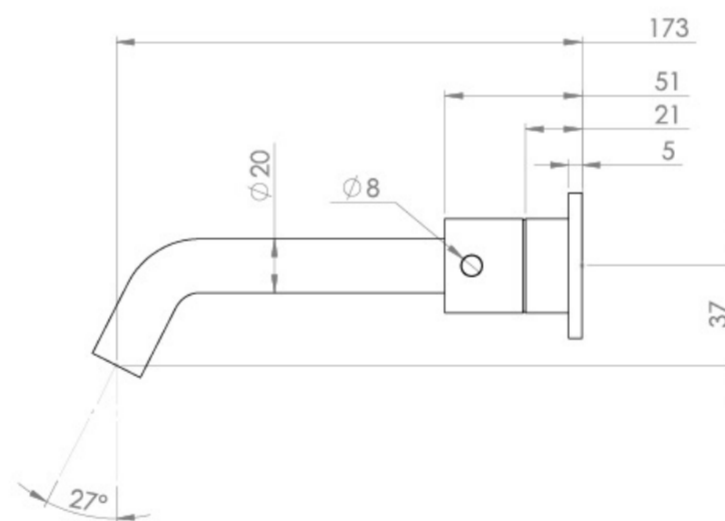

Saneux reserves the right to alter the specifications and product range without prior notice. Dimensions are given as a guide only. Dimensions should not be used for surrounding furniture, fixtures and fittings until the product is on site.