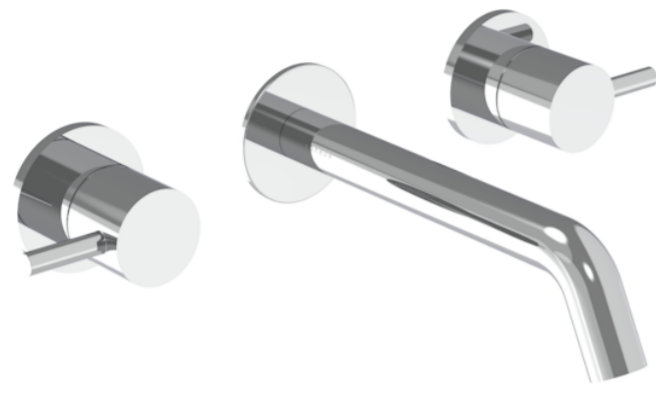

# COS 3 TAP HOLE WALL MOUNTED KIT - W/ CLASSIC SPOUT (170MM) W/ CLASSIC HANDLE - CHROME

## PRODUCT INFORMATION

<b>Finish:</b>	Chrome
<b>Material</b>	Brass
<b>Waste</b>	Not included, purchase separately
<b>Guarantee</b>	5 years
<b>Spout Projection (mm)</b>	173

**Product Code:** CO304