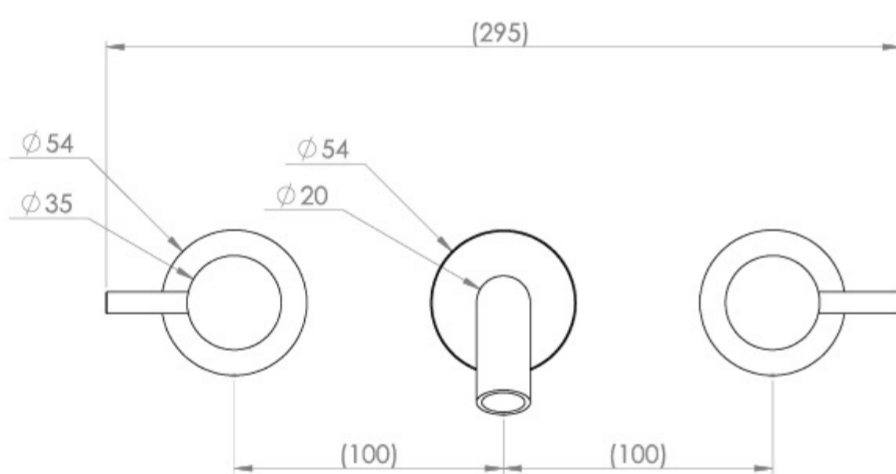

# COS 3 TAP HOLE WALL MOUNTED KIT - W/ CLASSIC SPOUT (170MM) W/ CLASSIC HANDLE - CHROME

## PRODUCT INFORMATION

<b>Finish:</b>	Chrome
<b>Material</b>	Brass
<b>Waste</b>	Not included, purchase separately
<b>Guarantee</b>	5 years
<b>Spout Projection (mm)</b>	173

**Product Code:** CO304

## TECHNICAL DRAWING

Saneux reserves the right to alter the specifications and product range without prior notice. Dimensions are given as a guide only. Dimensions should not be used for surrounding furniture, fixtures and fittings until the product is on site.