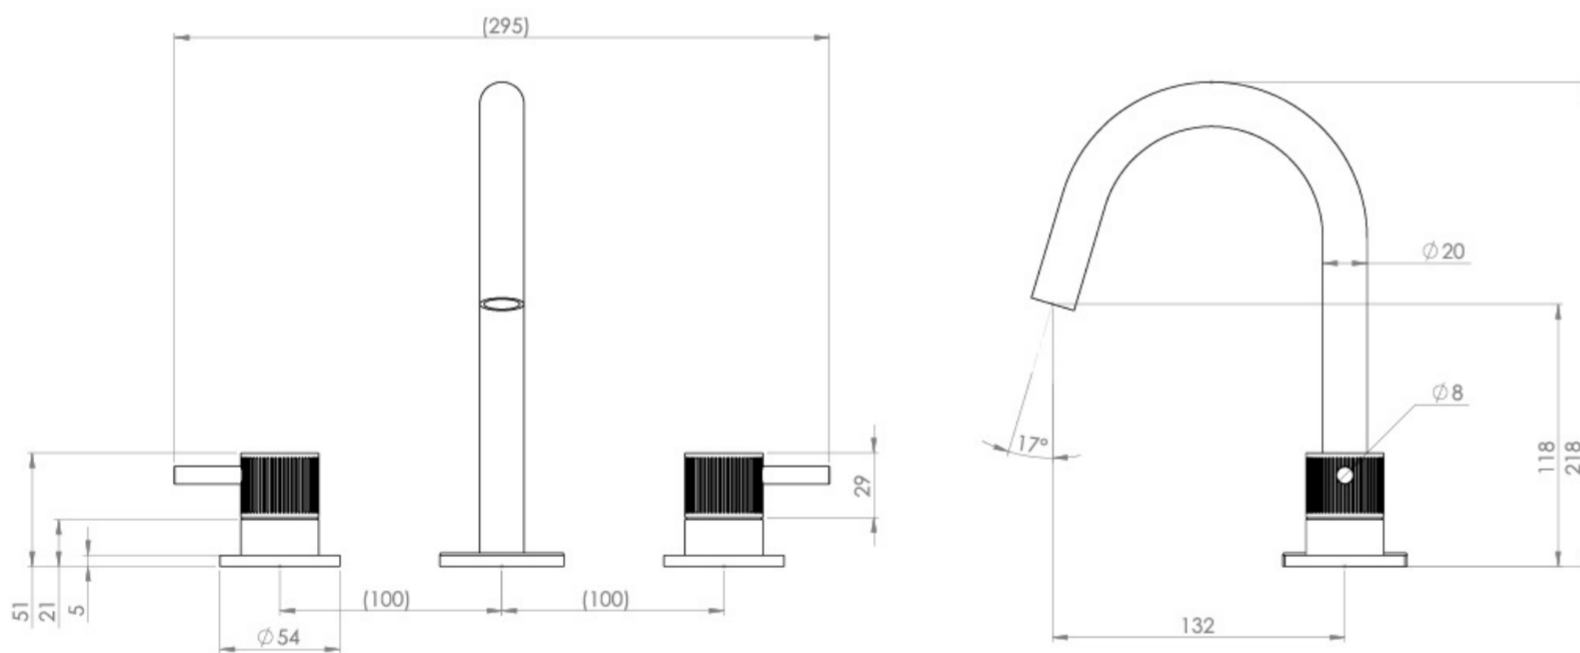

COS 3 TAP HOLE DECK MOUNTED KIT - W/ FLUTED HANDLE - CHROME (PVD)

PRODUCT INFORMATION

Finish:	Chrome
Material	Brass
Waste	Not included, purchase separately
Guarantee	5 years
Spout Projection (mm)	132

Product Code: CO303.F

TECHNICAL DRAWING

Saneux reserves the right to alter the specifications and product range without prior notice. Dimensions are given as a guide only. Dimensions should not be used for surrounding furniture, fixtures and fittings until the product is on site.