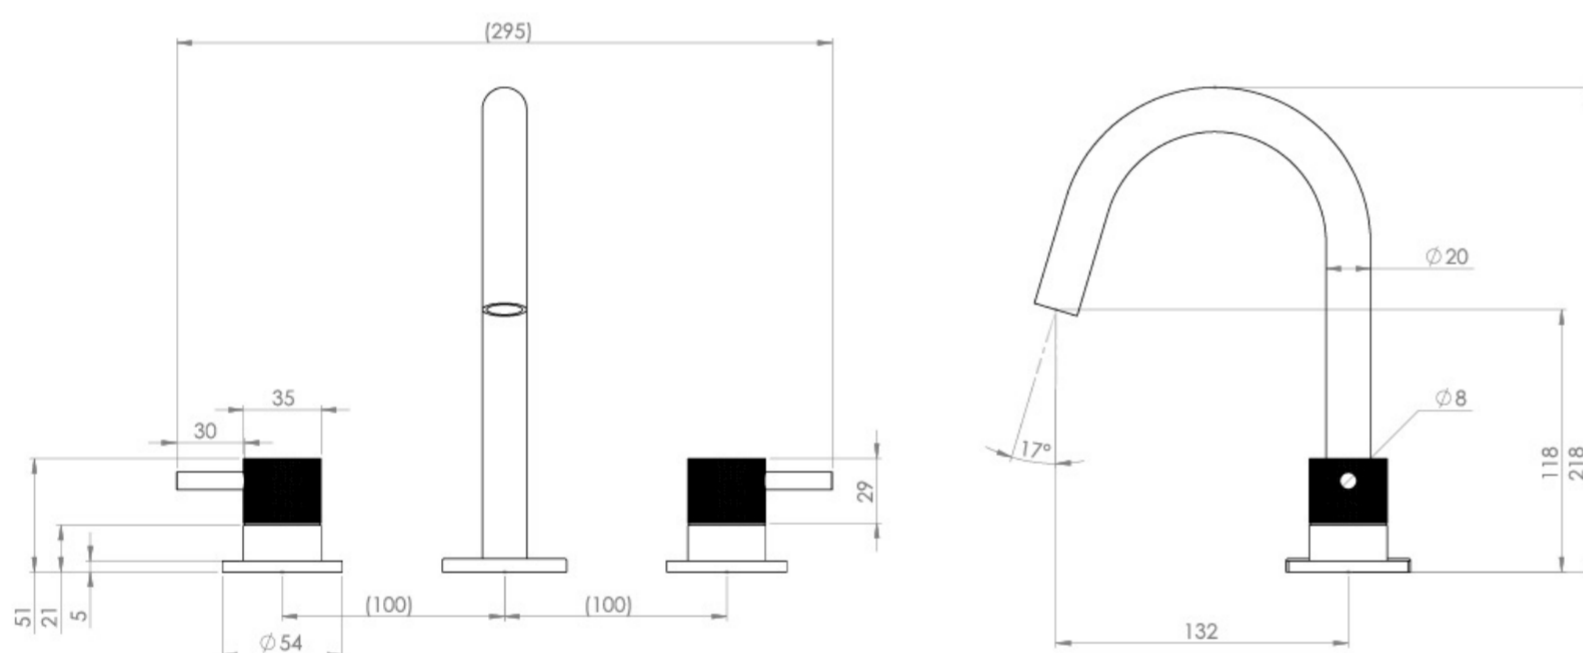

# COS 3 TAP HOLE DECK MOUNTED KIT - W/ KNURLED HANDLE - SATIN BLACK (PVD)

## PRODUCT INFORMATION

<b>Finish:</b>	Satin Black (PVD)
<b>Material</b>	Brass
<b>Waste</b>	Not included, purchase separately
<b>Guarantee</b>	5 years
<b>Spout Projection (mm)</b>	132

**Product Code:** CO303.KSB

## TECHNICAL DRAWING

Saneux reserves the right to alter the specifications and product range without prior notice. Dimensions are given as a guide only. Dimensions should not be used for surrounding furniture, fixtures and fittings until the product is on site.