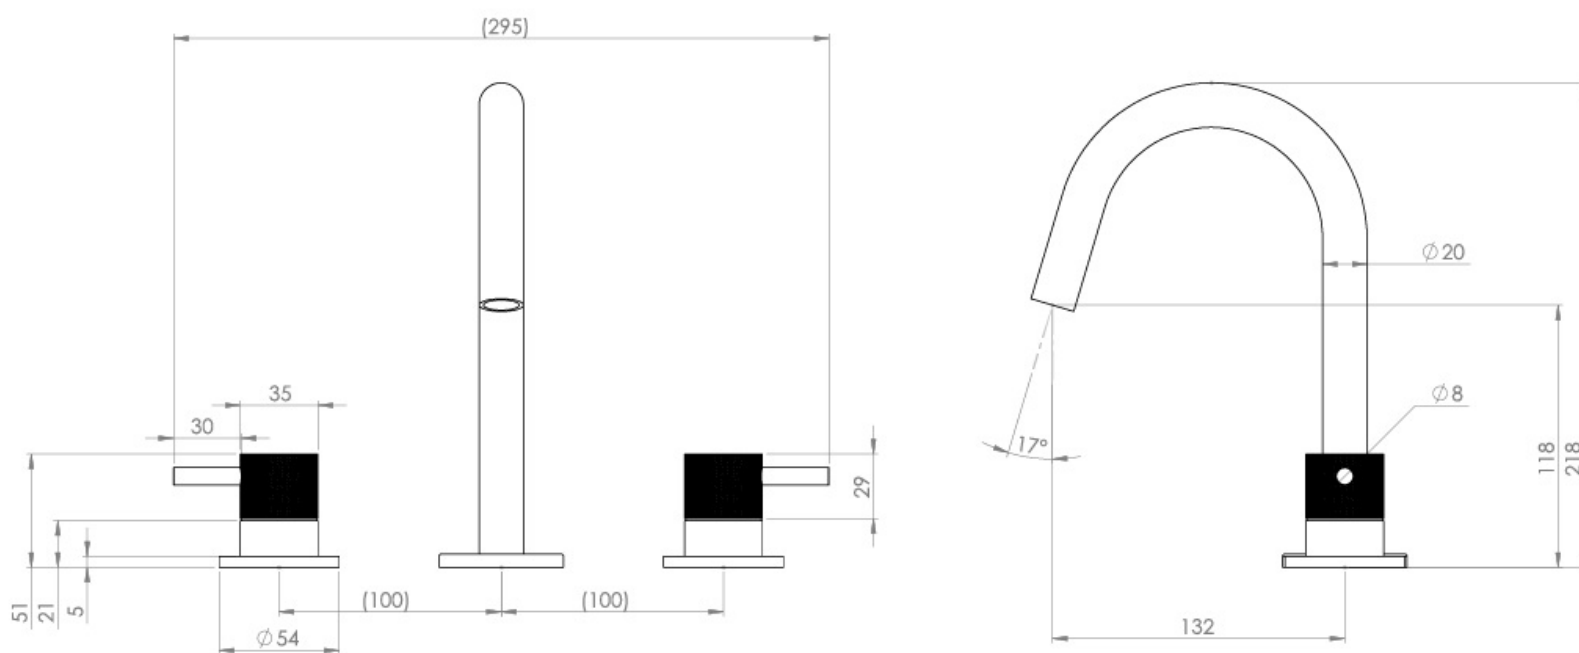

COS 3 TAP HOLE DECK MOUNTED KIT - W/ KNURLED HANDLE - CHROME

PRODUCT INFORMATION

Finish:	Chrome
Material	Brass
Waste	Not included, purchase separately
Guarantee	5 years
Spout Projection (mm)	132

Product Code: CO303.K

TECHNICAL DRAWING

Saneux reserves the right to alter the specifications and product range without prior notice. Dimensions are given as a guide only. Dimensions should not be used for surrounding furniture, fixtures and fittings until the product is on site.