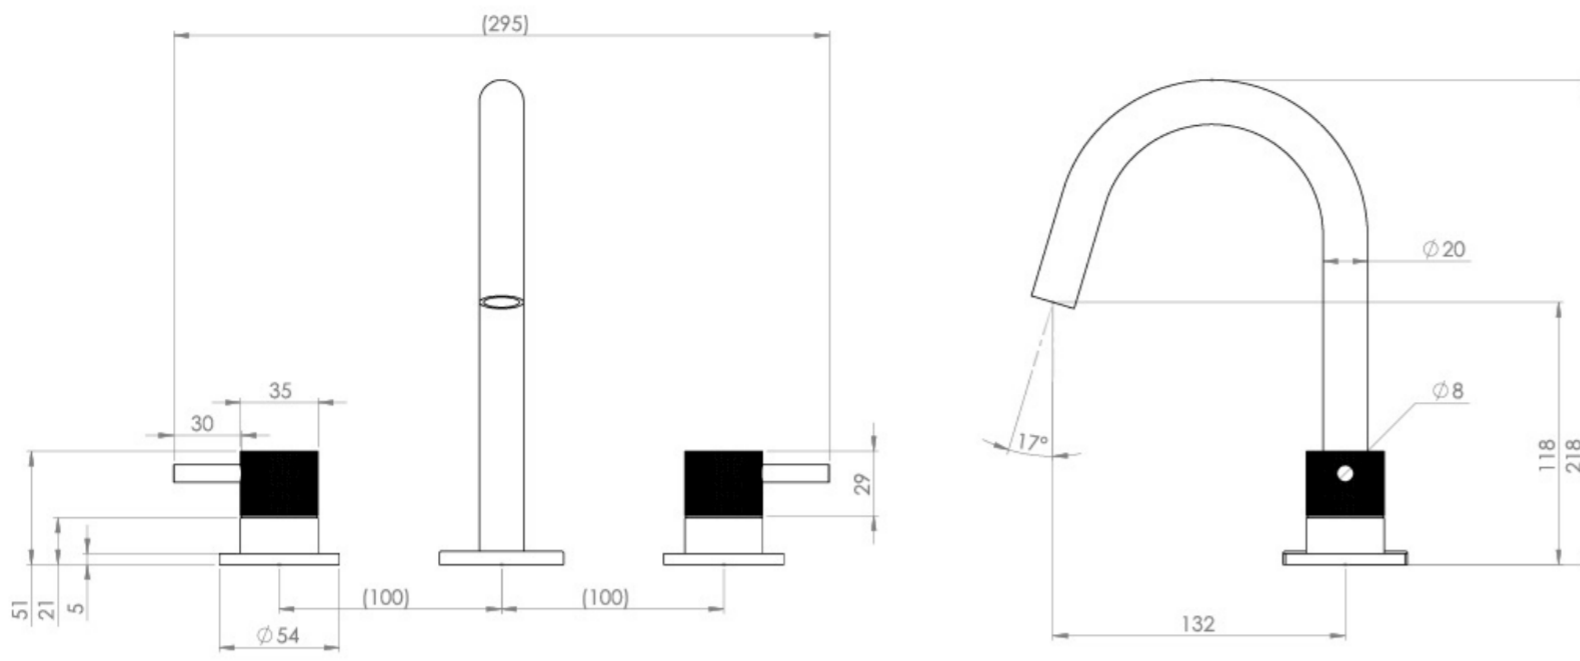

## PRODUCT INFORMATION

<b>Height:</b>	218mm
<b>Width:</b>	295mm
<b>Depth:</b>	169mm
<b>Finish:</b>	Chrome
<b>Product Type:</b>	Deck Mounted Basin Mixer Tap, 3 Piece Basin Mixer Tap
<b>Material</b>	Brass
<b>Waste</b>	Not included, purchase separately
<b>Guarantee</b>	5 years
<b>Spout Projection (mm)</b>	132

# TECHNICAL DRAWING

# FLOW RATE

- 1 Bar - Flowrate: 4.25 l/min
- 2 Bar - Flowrate: 4.35 l/min
- 3 Bar - Flowrate: 4.45 l/min
- 5 Bar - Flowrate: 4.69 l/min

Saneux reserves the right to alter the specifications and product range without prior notice. Dimensions are given as a guide only. Dimensions should not be used for surrounding furniture, fixtures and fittings until the product is on site.