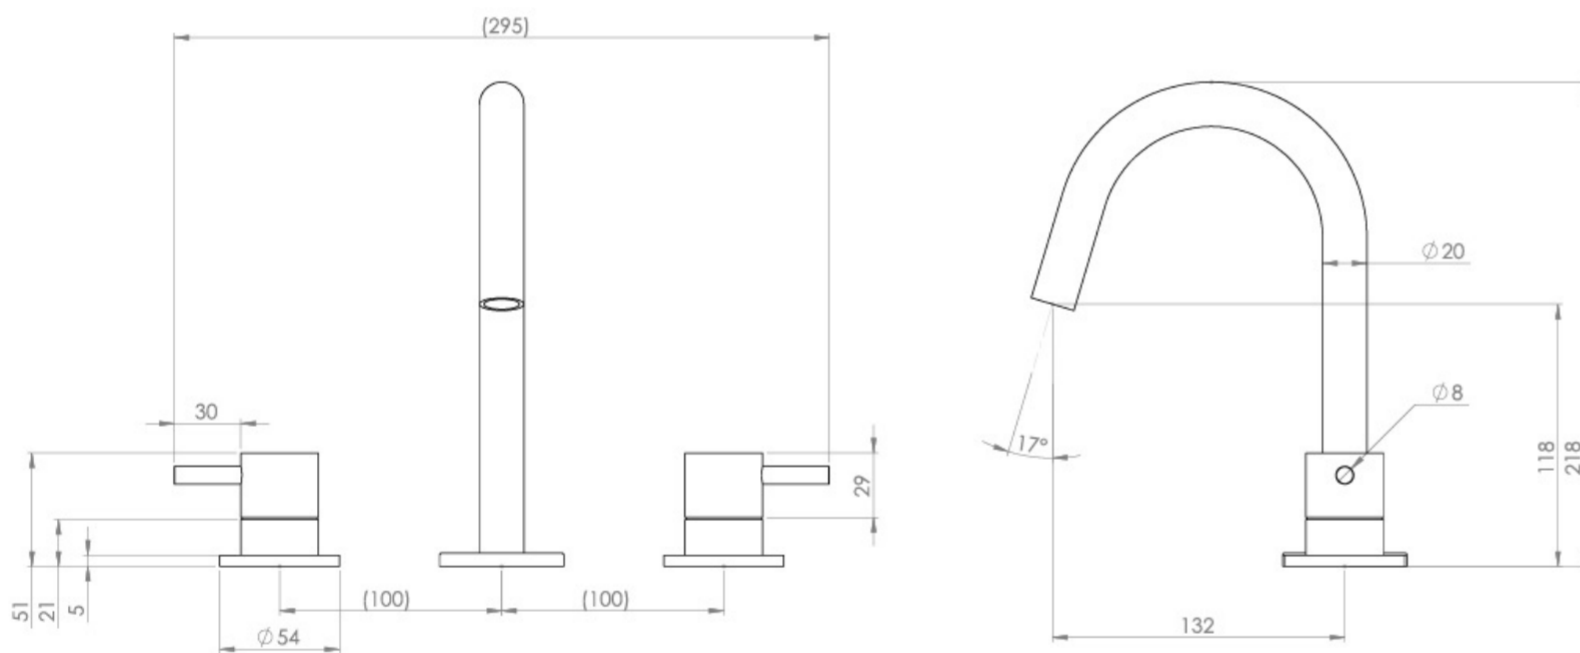

COS 3 TAP HOLE DECK MOUNTED KIT - W/ CLASSIC HANDLE - SATIN BLACK (PVD)

PRODUCT INFORMATION

Finish:	Satin Black (PVD)
Material	Brass
Waste	Not included, purchase separately
Guarantee	5 years
Spout Projection (mm)	132

Product Code: CO303.SB

TECHNICAL DRAWING

Saneux reserves the right to alter the specifications and product range without prior notice. Dimensions are given as a guide only. Dimensions should not be used for surrounding furniture, fixtures and fittings until the product is on site.