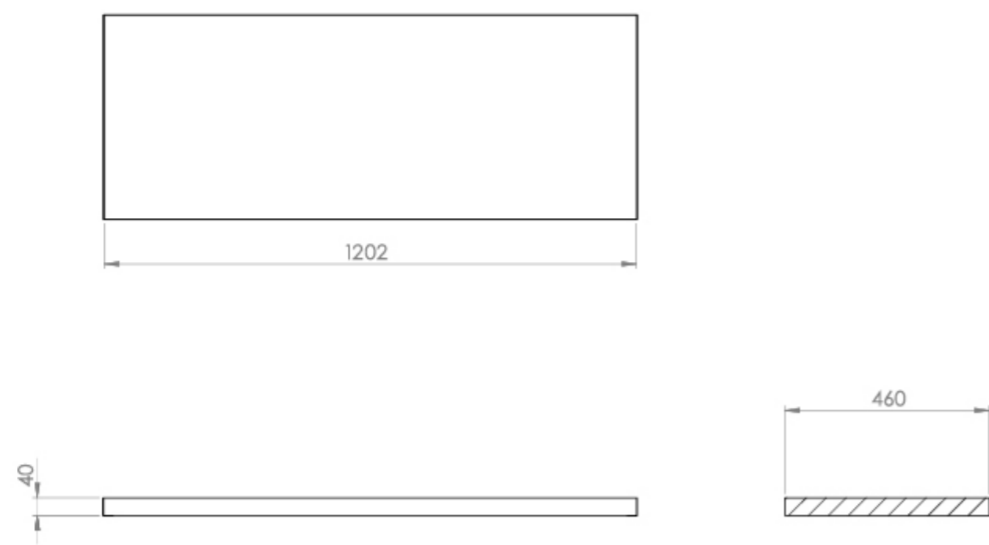

TECHNICAL DRAWING

Saneux reserves the right to alter the specifications and product range without prior notice. Dimensions are given as a guide only. Dimensions should not be used for surrounding furniture, fixtures and fittings until the product is on site.

<https://saneux.com/products/uni-120cm-countertop-matte-white>