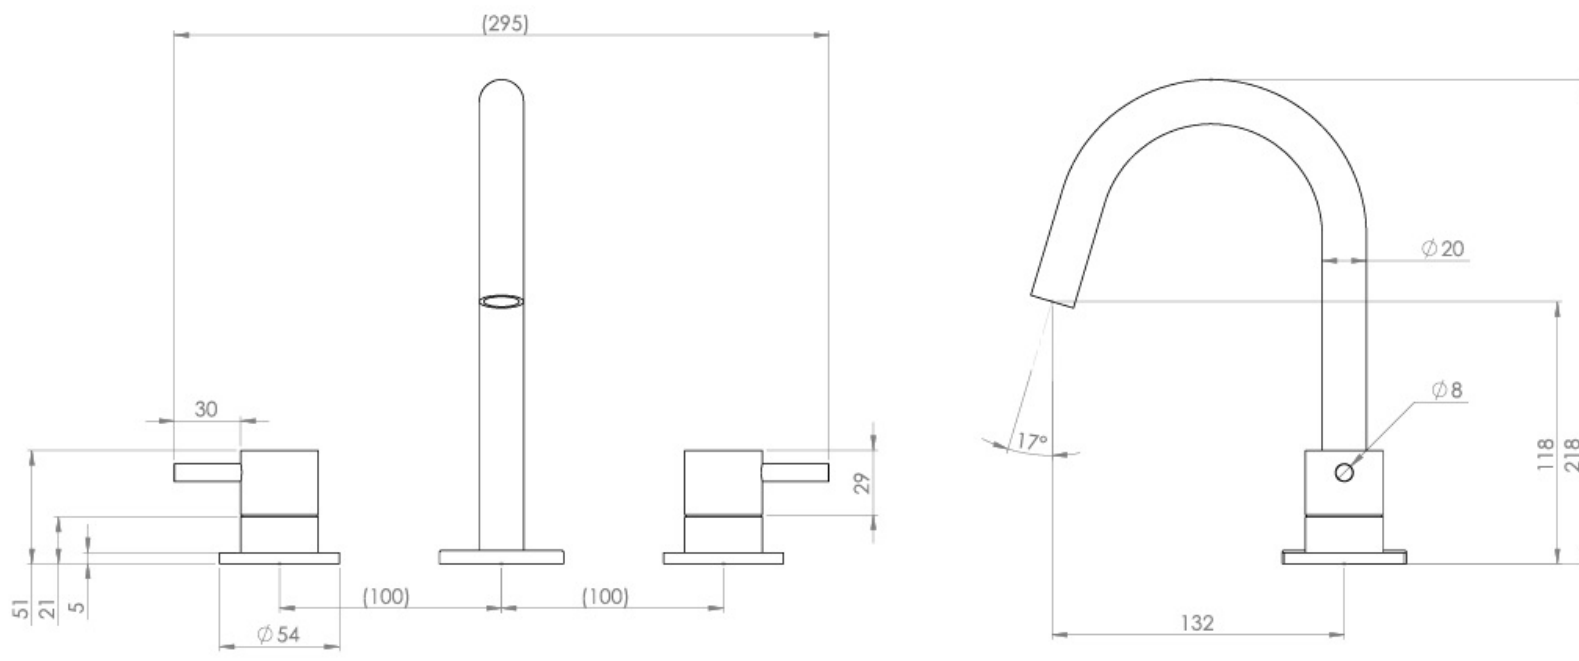

COS 3 TAP HOLE DECK MOUNTED KIT - W/ CLASSIC HANDLE - CHROME

Product Code: CO303

PRODUCT INFORMATION

Height:	218mm
Width:	295mm
Depth:	169mm
Finish:	Chrome
Product Type:	Deck Mounted Basin Mixer Tap, 3 Piece Basin Mixer Tap
Material	Brass
Waste	Not included, purchase separately
Guarantee	5 years
Spout Projection (mm)	132

DESCRIPTION

The new Cos basin mixer collection showcases a sleek, streamlined body with an intricately designed spout. It offers three distinct handle options—Classic, Knurled, and Fluted—each available in five stunning finishes: Chrome, Brushed Brass, Brushed Bronze, Brushed Nickel, and Satin Black.

The colored finishes utilize a PVD coating, ensuring superior quality and long-lasting durability.

This basin mixer is to be used with a 3 tap hole basin

Waste to be purchased separately.

- 1 Bar - Flowrate: 4.25 l/min
- 2 Bar - Flowrate: 4.35 l/min
- 3 Bar - Flowrate: 4.45 l/min
- 5 Bar - Flowrate: 4.69 l/min