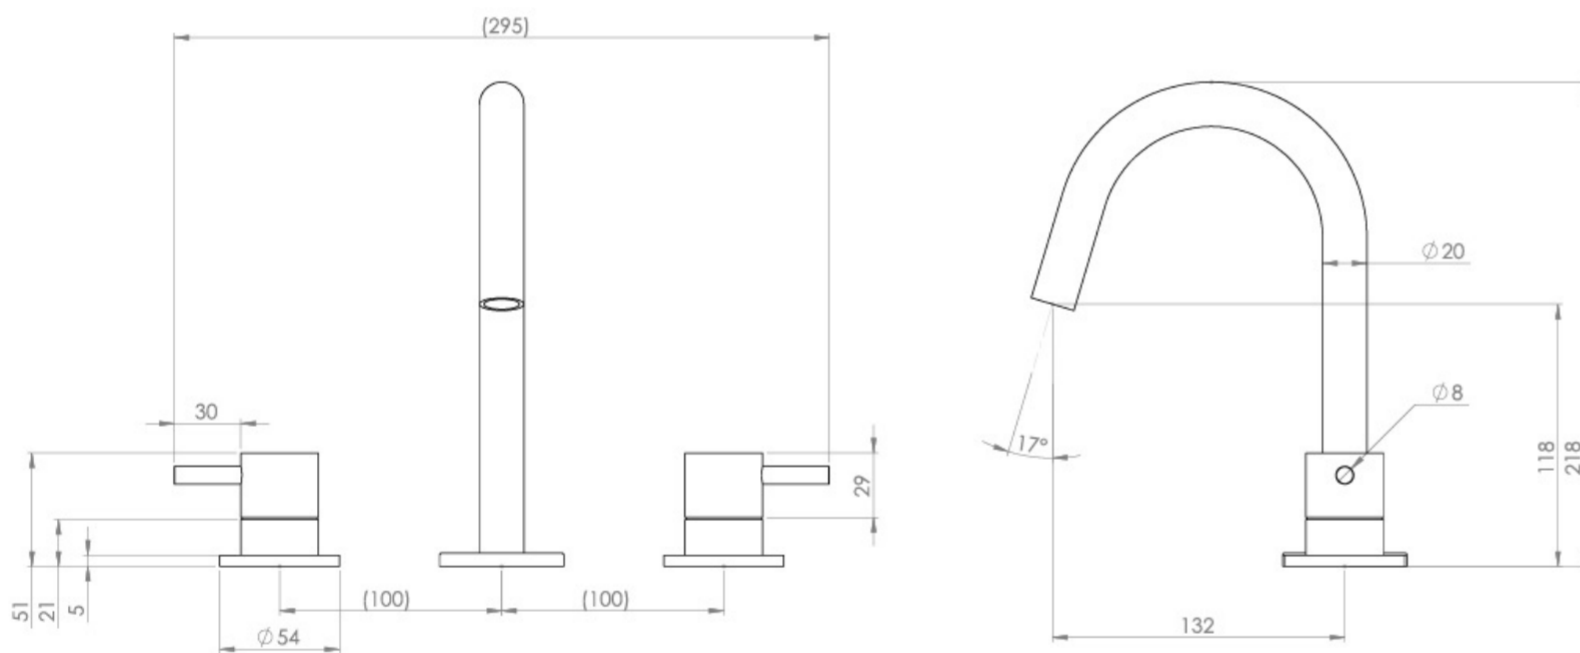

COS 3 TAP HOLE DECK MOUNTED KIT - W/ CLASSIC HANDLE - CHROME

PRODUCT INFORMATION

Finish:	Chrome
Material	Brass
Waste	Not included, purchase separately
Guarantee	5 years
Spout Projection (mm)	132

Product Code: CO303

TECHNICAL DRAWING

Saneux reserves the right to alter the specifications and product range without prior notice. Dimensions are given as a guide only. Dimensions should not be used for surrounding furniture, fixtures and fittings until the product is on site.

<https://saneux.com/products/cos-3-tap-hole-deck-mounted-kit-w-classic-handle-chrome>