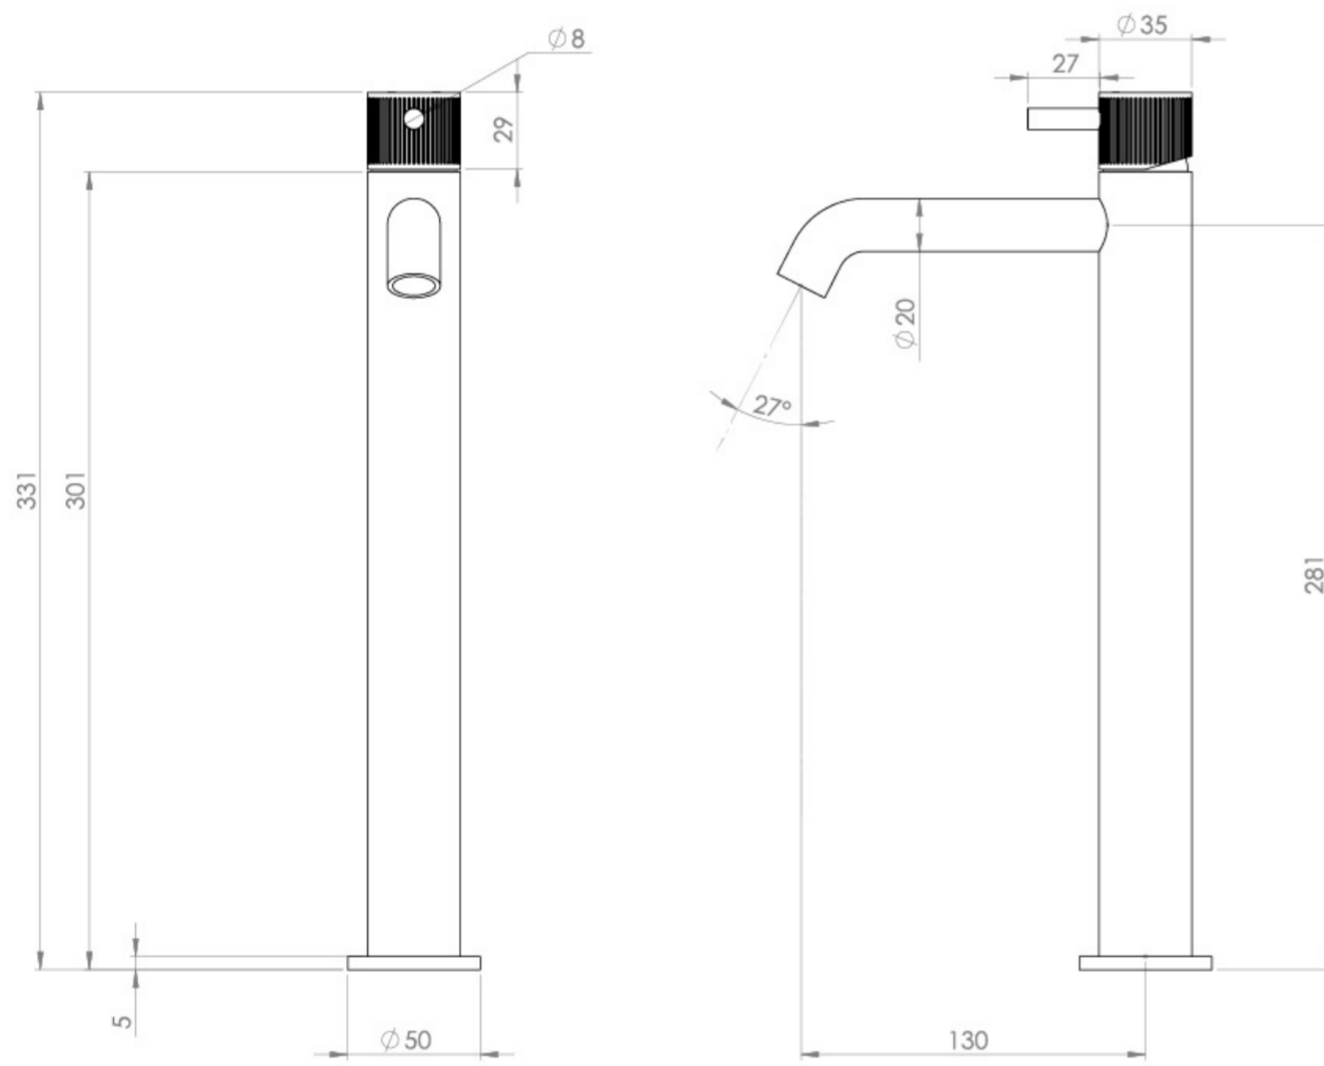

COS TALL BASIN MIXER KIT - W/ FLUTED HANDLE - SATIN BLACK (PVD)

PRODUCT INFORMATION

Finish:	Satin Black (PVD)
Material	Brass
Waste	Not included, purchase separately
Guarantee	5 years
Spout Projection (mm)	130

Product Code: CO302.FSB

TECHNICAL DRAWING

Saneux reserves the right to alter the specifications and product range without prior notice. Dimensions are given as a guide only. Dimensions should not be used for surrounding furniture, fixtures and fittings until the product is on site.