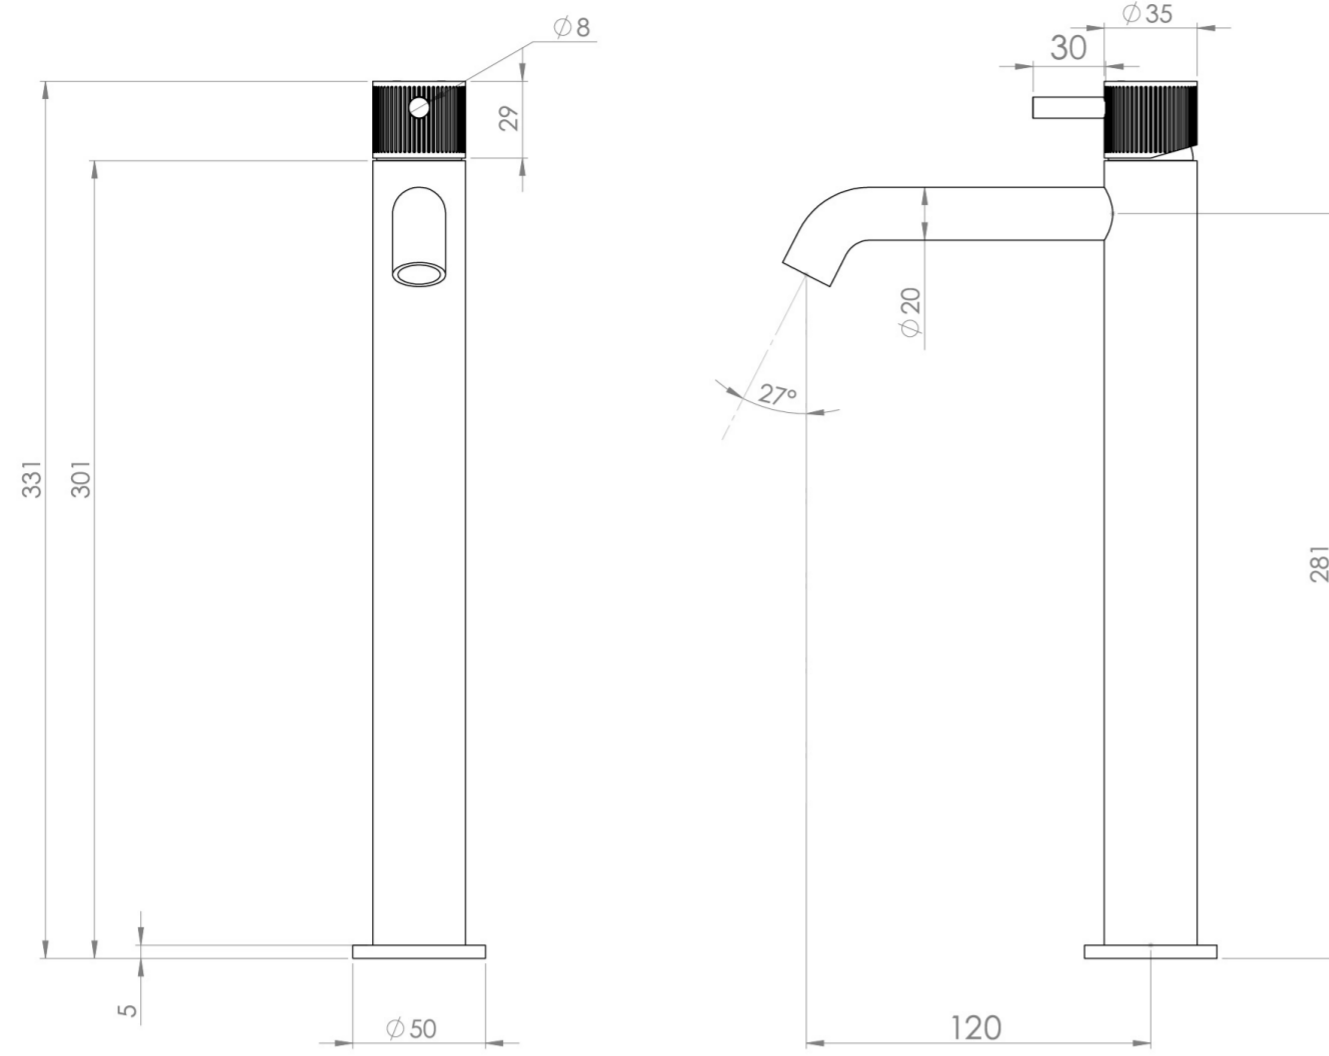

TECHNICAL DRAWING

FLOW RATE

- 1 Bar - Flowrate: 3.71 l/min
- 2 Bar - Flowrate: 5.07 l/min
- 3 Bar - Flowrate: 4.68 l/min
- 5 Bar - Flowrate: 4.43 l/min

Saneux reserves the right to alter the specifications and product range without prior notice. Dimensions are given as a guide only. Dimensions should not be used for surrounding furniture, fixtures and fittings until the product is on site.

<https://saneux.com/products/cos-tall-basin-mixer-kit-w-fluted-handle-chrome>