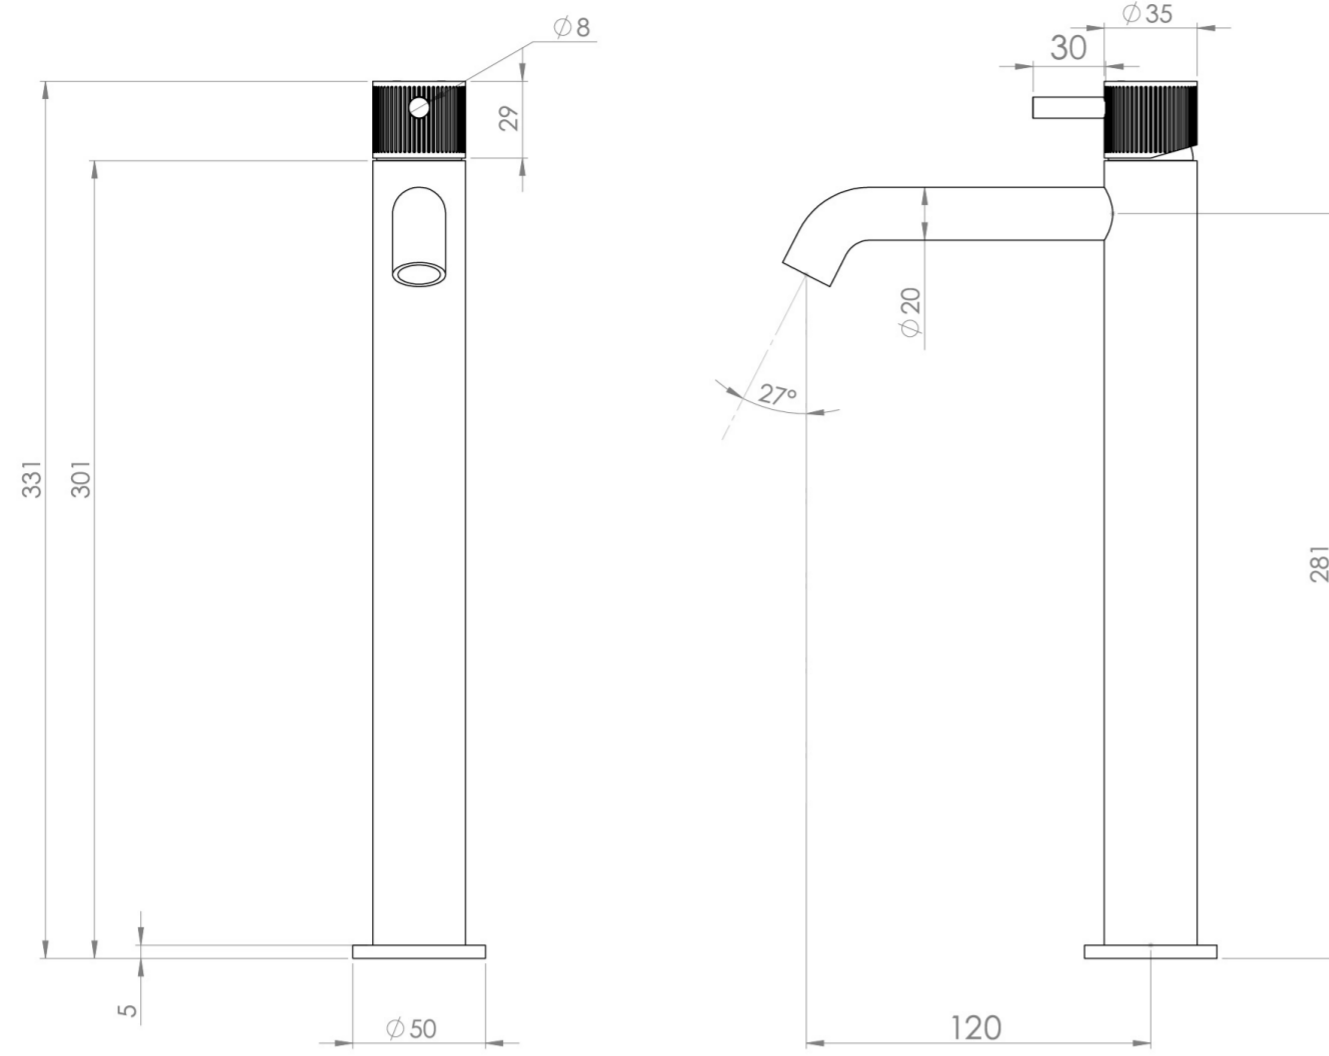

COS TALL BASIN MIXER KIT - W/ FLUTED HANDLE - CHROME

Product Code: CO302.F

PRODUCT INFORMATION

Height:	331mm
Width:	50mm
Depth:	148mm
Finish:	Chrome
Product Type:	Tall Basin Mixer Tap
Material	Brass
Waste	Not included, purchase separately
Guarantee	5 years
Spout Projection (mm)	130

Pair the tall basin mixer with a sit on basin and countertop.

Waste to be purchased separately.

TECHNICAL DRAWING

FLOW RATE

- 1 Bar - Flowrate: 3.71 l/min
- 2 Bar - Flowrate: 5.07 l/min
- 3 Bar - Flowrate: 4.68 l/min
- 5 Bar - Flowrate: 4.43 l/min