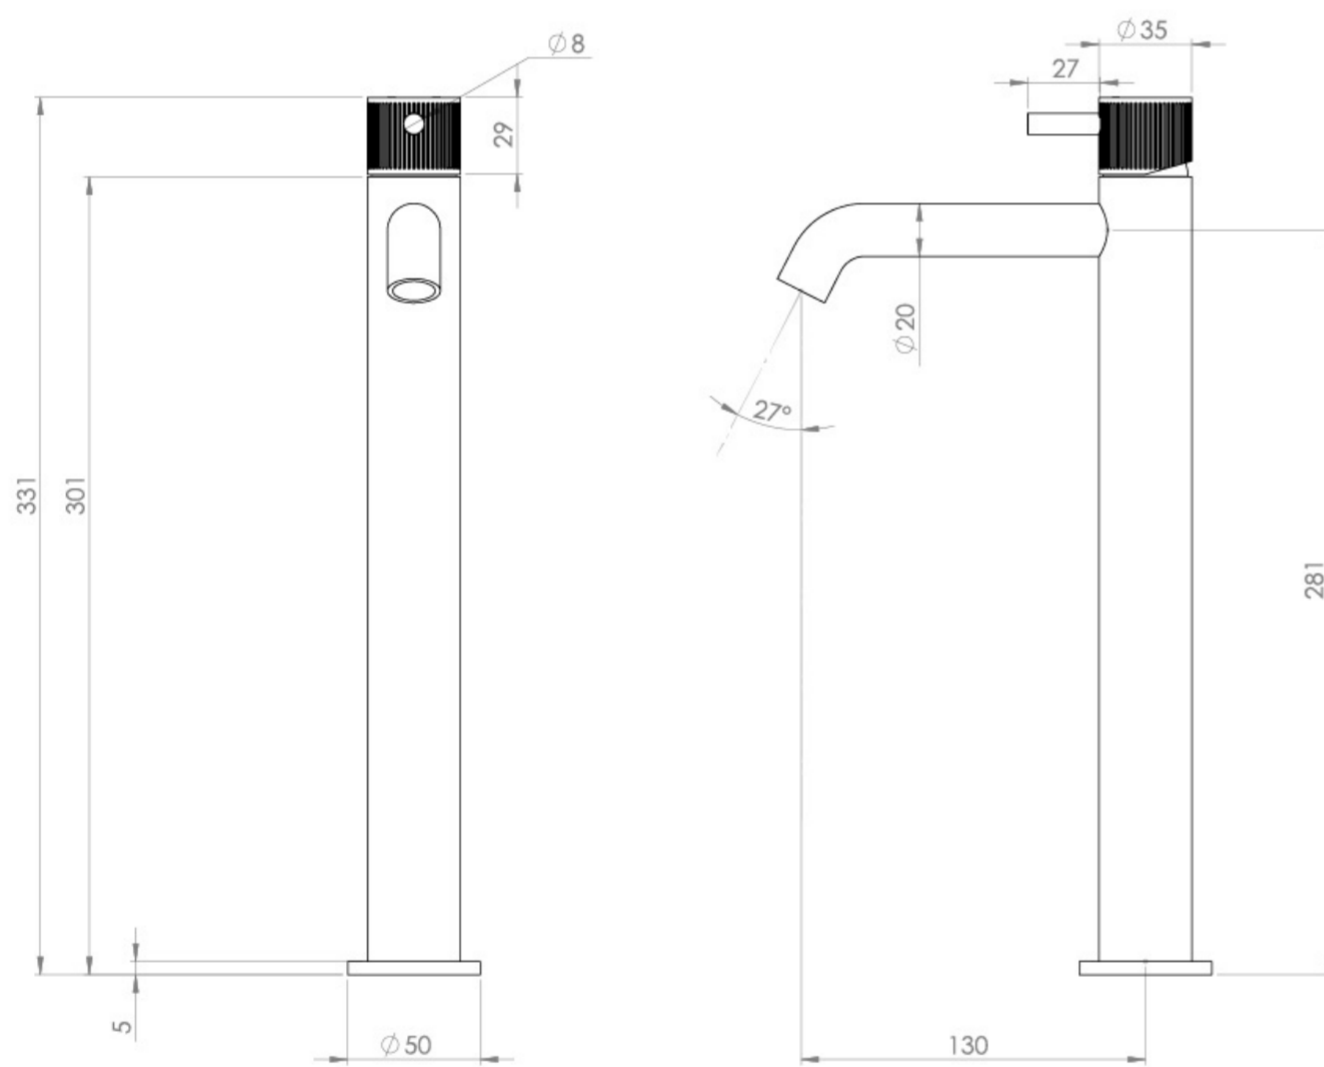

COS TALL BASIN MIXER KIT - W/ FLUTED HANDLE - CHROME

PRODUCT INFORMATION

| | |
|------------------------------|-----------------------------------|
| Finish: | Chrome |
| Material | Brass |
| Waste | Not included, purchase separately |
| Guarantee | 5 years |
| Spout Projection (mm) | 130 |

Product Code: CO302.F

TECHNICAL DRAWING

Saneux reserves the right to alter the specifications and product range without prior notice. Dimensions are given as a guide only. Dimensions should not be used for surrounding furniture, fixtures and fittings until the product is on site.