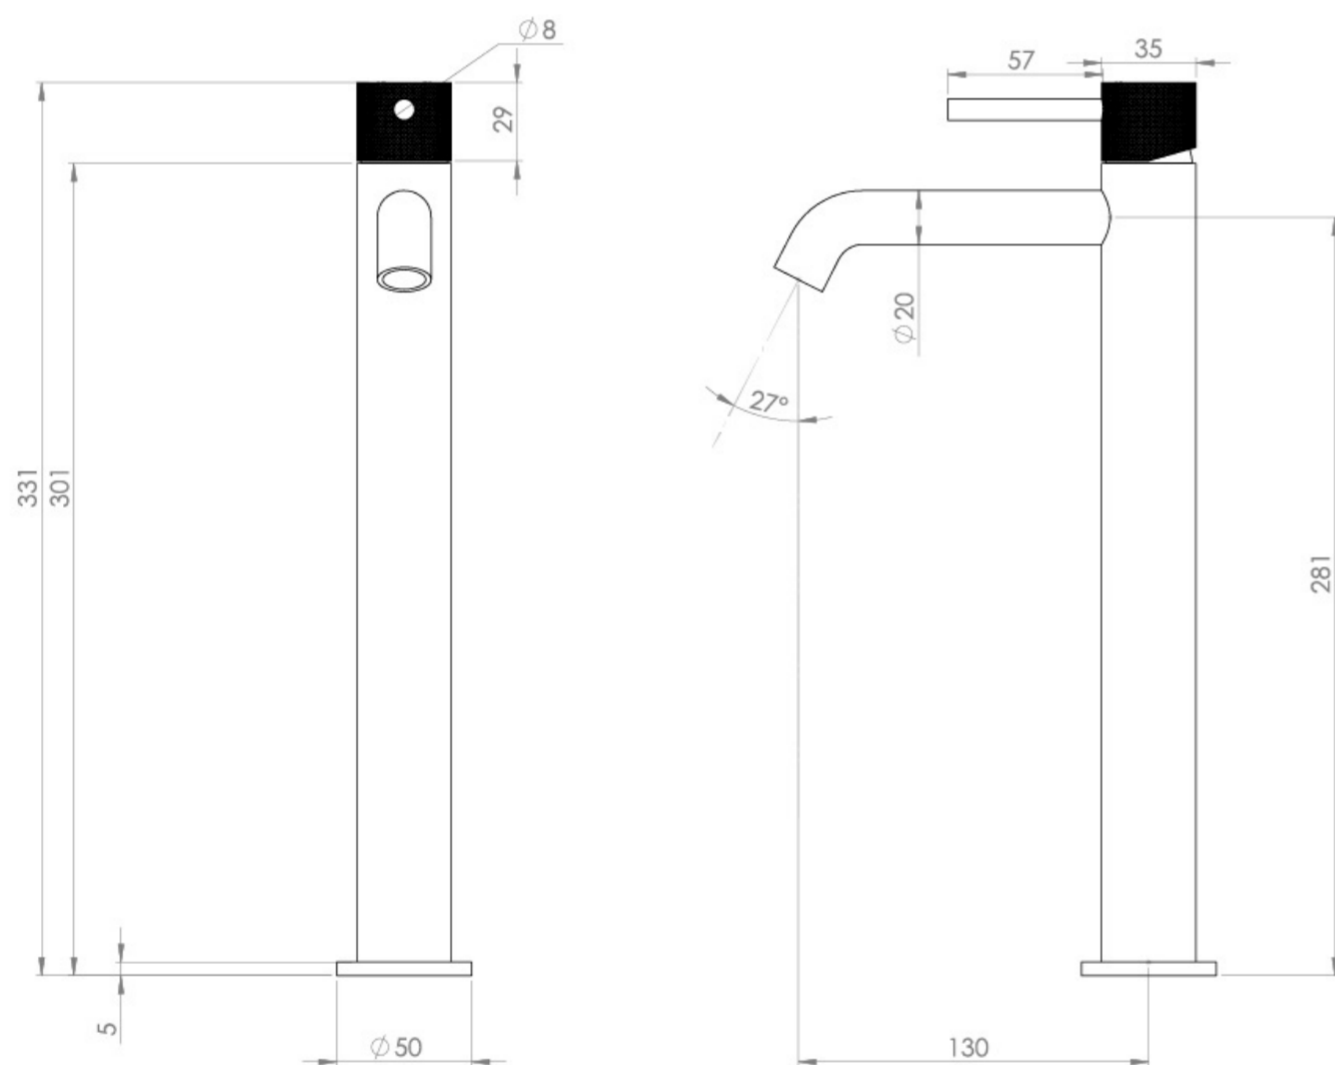

COS TALL BASIN MIXER KIT - W/ KNURLED HANDLE - SATIN BLACK (PVD)

PRODUCT INFORMATION

Finish:	Satin Black (PVD)
Material	Brass
Waste	Not included, purchase separately
Guarantee	5 years
Spout Projection (mm)	130

Product Code: CO302.KSB

TECHNICAL DRAWING

Saneux reserves the right to alter the specifications and product range without prior notice. Dimensions are given as a guide only. Dimensions should not be used for surrounding furniture, fixtures and fittings until the product is on site.