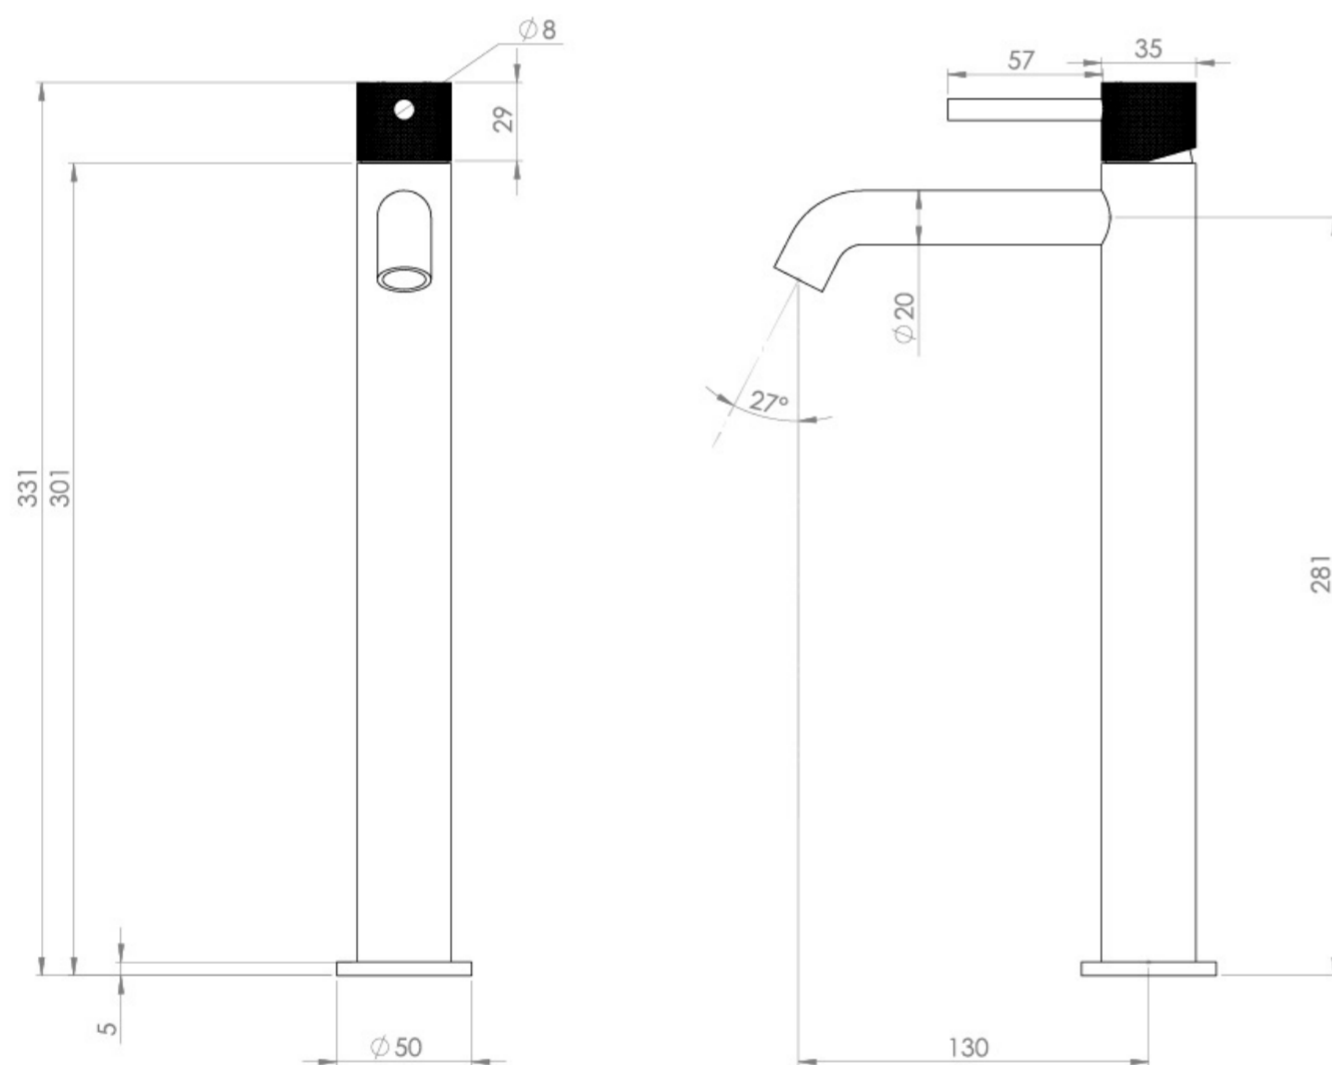

COS TALL BASIN MIXER KIT - W/ KNURLED HANDLE - CHROME

PRODUCT INFORMATION

Finish:	Chrome
Material	Brass
Waste	Not included, purchase separately
Guarantee	5 years
Spout Projection (mm)	130

Product Code: CO302.K

TECHNICAL DRAWING

Saneux reserves the right to alter the specifications and product range without prior notice. Dimensions are given as a guide only. Dimensions should not be used for surrounding furniture, fixtures and fittings until the product is on site.