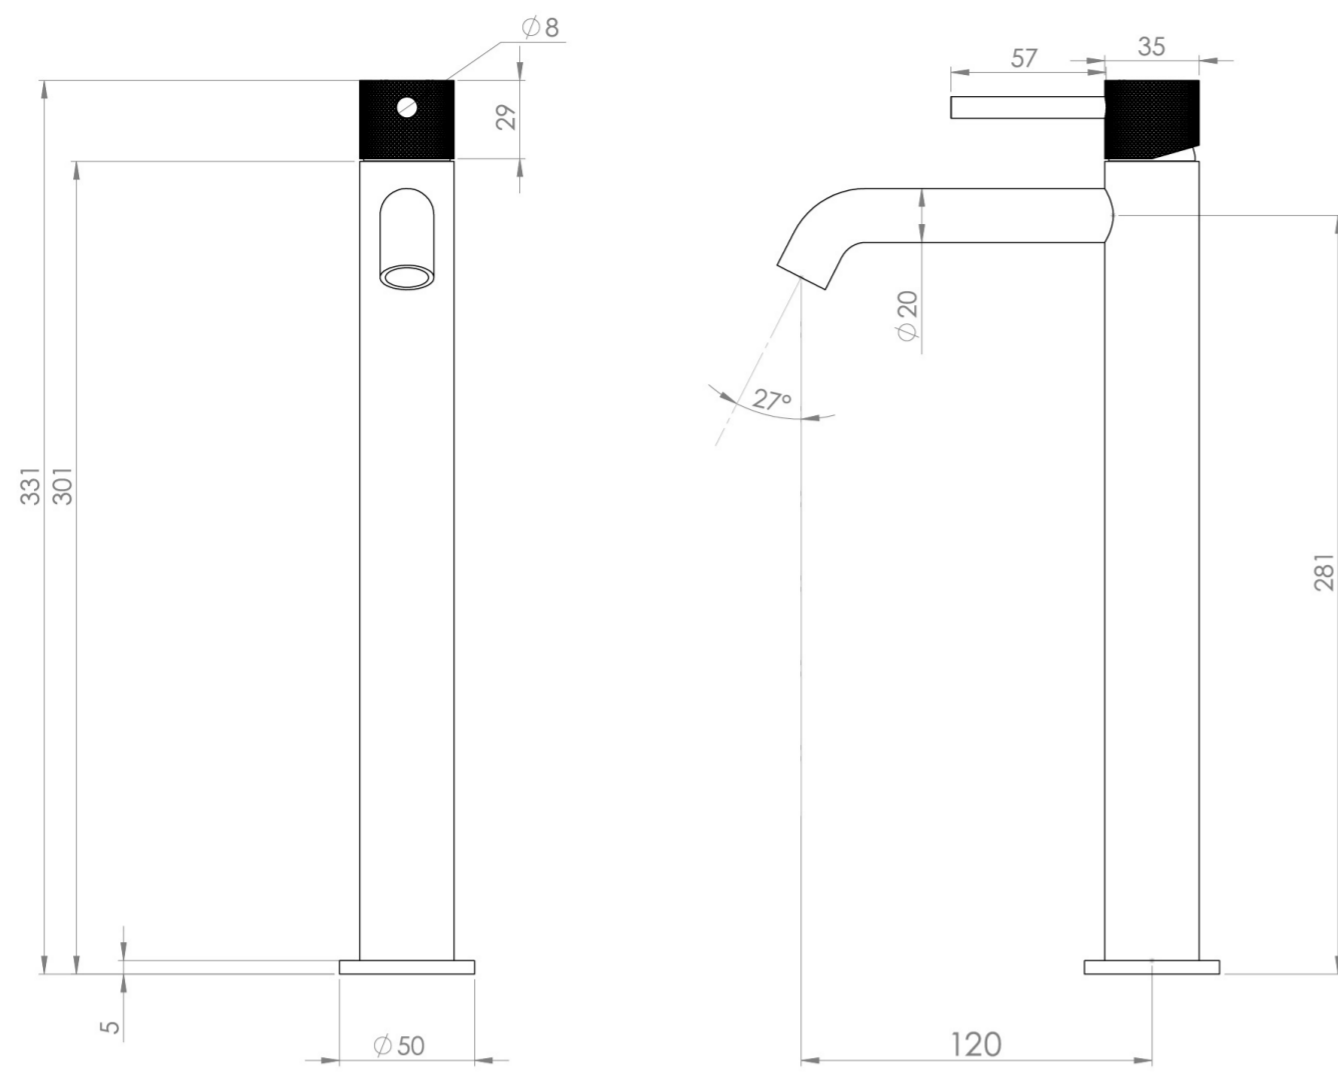

COS TALL BASIN MIXER KIT - W/ KNURLED HANDLE - CHROME

Product Code: CO302.K

PRODUCT INFORMATION

Height:	331mm
Width:	50mm
Depth:	148mm
Finish:	Chrome
Product Type:	Tall Basin Mixer Tap
Material	Brass
Waste	Not included, purchase separately
Guarantee	5 years
Spout Projection (mm)	130

Pair the tall basin mixer with a sit on basin and countertop.

Waste to be purchased separately.

TECHNICAL DRAWING

FLOW RATE

- 1 Bar - Flowrate: 3.71 l/min
- 2 Bar - Flowrate: 5.07 l/min
- 3 Bar - Flowrate: 4.68 l/min
- 5 Bar - Flowrate: 4.43 l/min