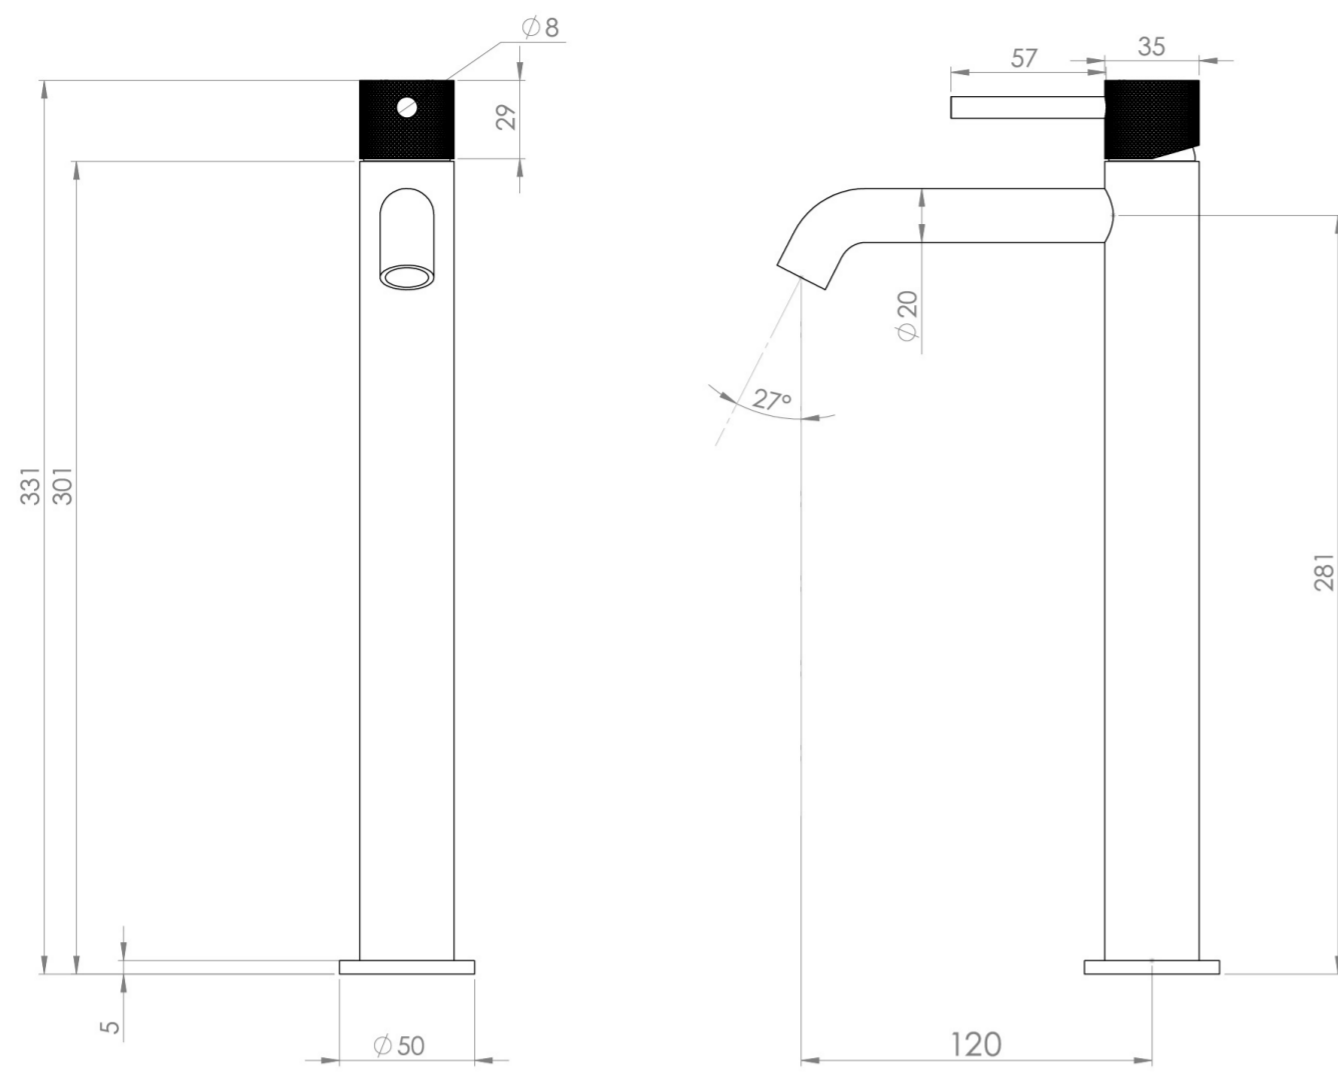

TECHNICAL DRAWING

FLOW RATE

- 1 Bar - Flowrate: 3.71 l/min
- 2 Bar - Flowrate: 5.07 l/min
- 3 Bar - Flowrate: 4.68 l/min
- 5 Bar - Flowrate: 4.43 l/min

Saneux reserves the right to alter the specifications and product range without prior notice. Dimensions are given as a guide only. Dimensions should not be used for surrounding furniture, fixtures and fittings until the product is on site.

<https://saneux.com/products/cos-tall-basin-mixer-kit-w-knurlled-handle-chrome>