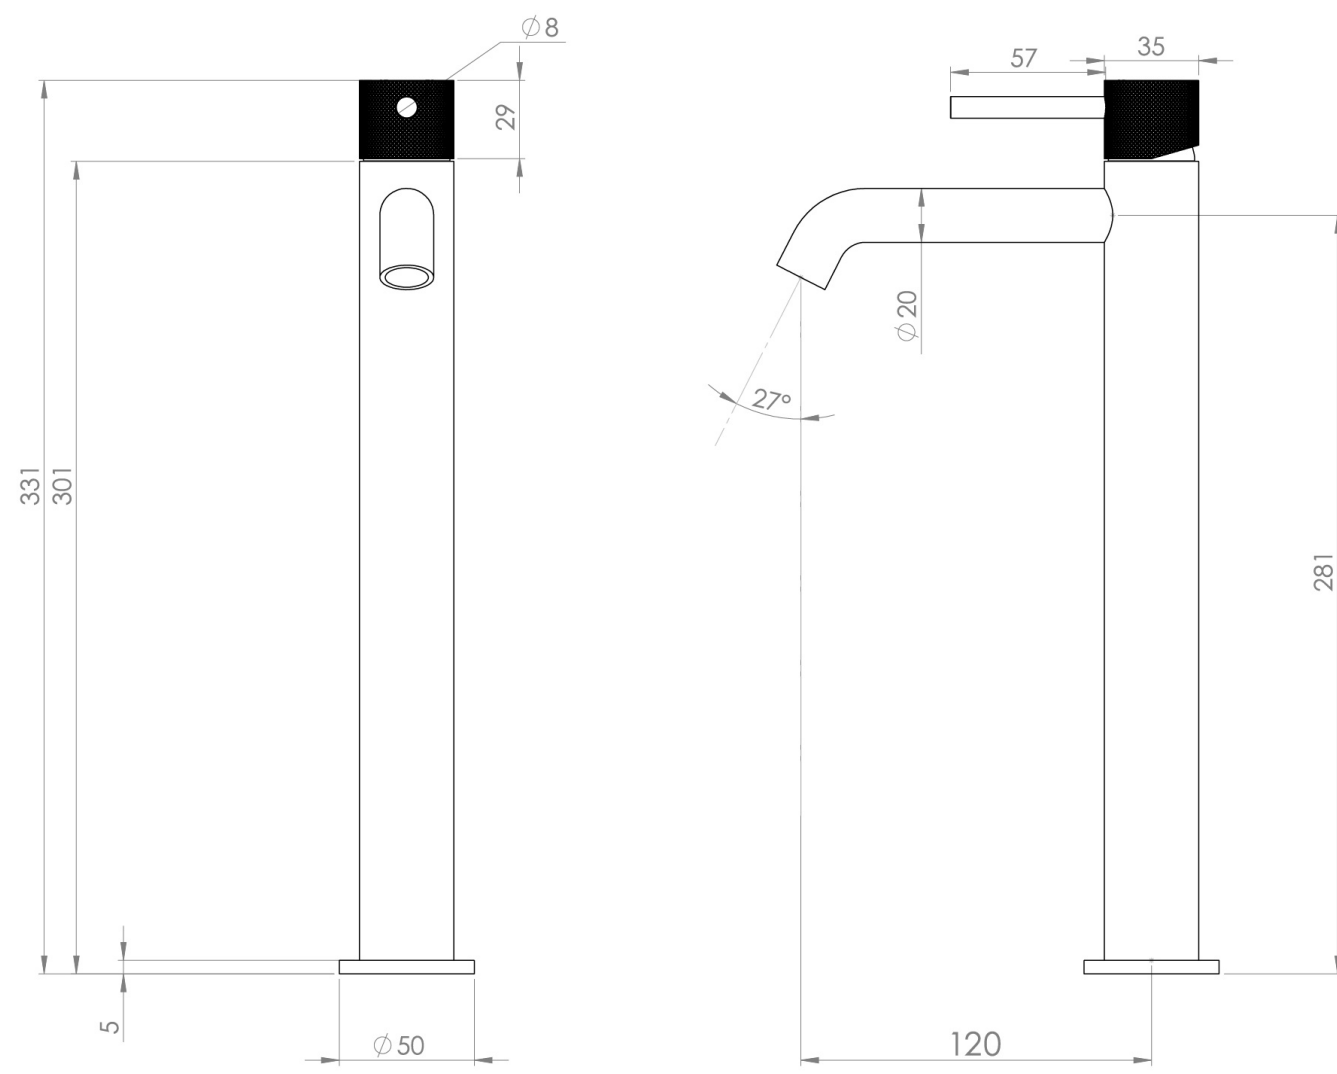

## PRODUCT INFORMATION

<b>Height:</b>	331mm
<b>Width:</b>	50mm
<b>Depth:</b>	148mm
<b>Finish:</b>	Chrome
<b>Product Type:</b>	Tall Basin Mixer Tap
<b>Material</b>	Brass
<b>Waste</b>	Not included, purchase separately
<b>Guarantee</b>	5 years
<b>Spout Projection (mm)</b>	130

## TECHNICAL DRAWING