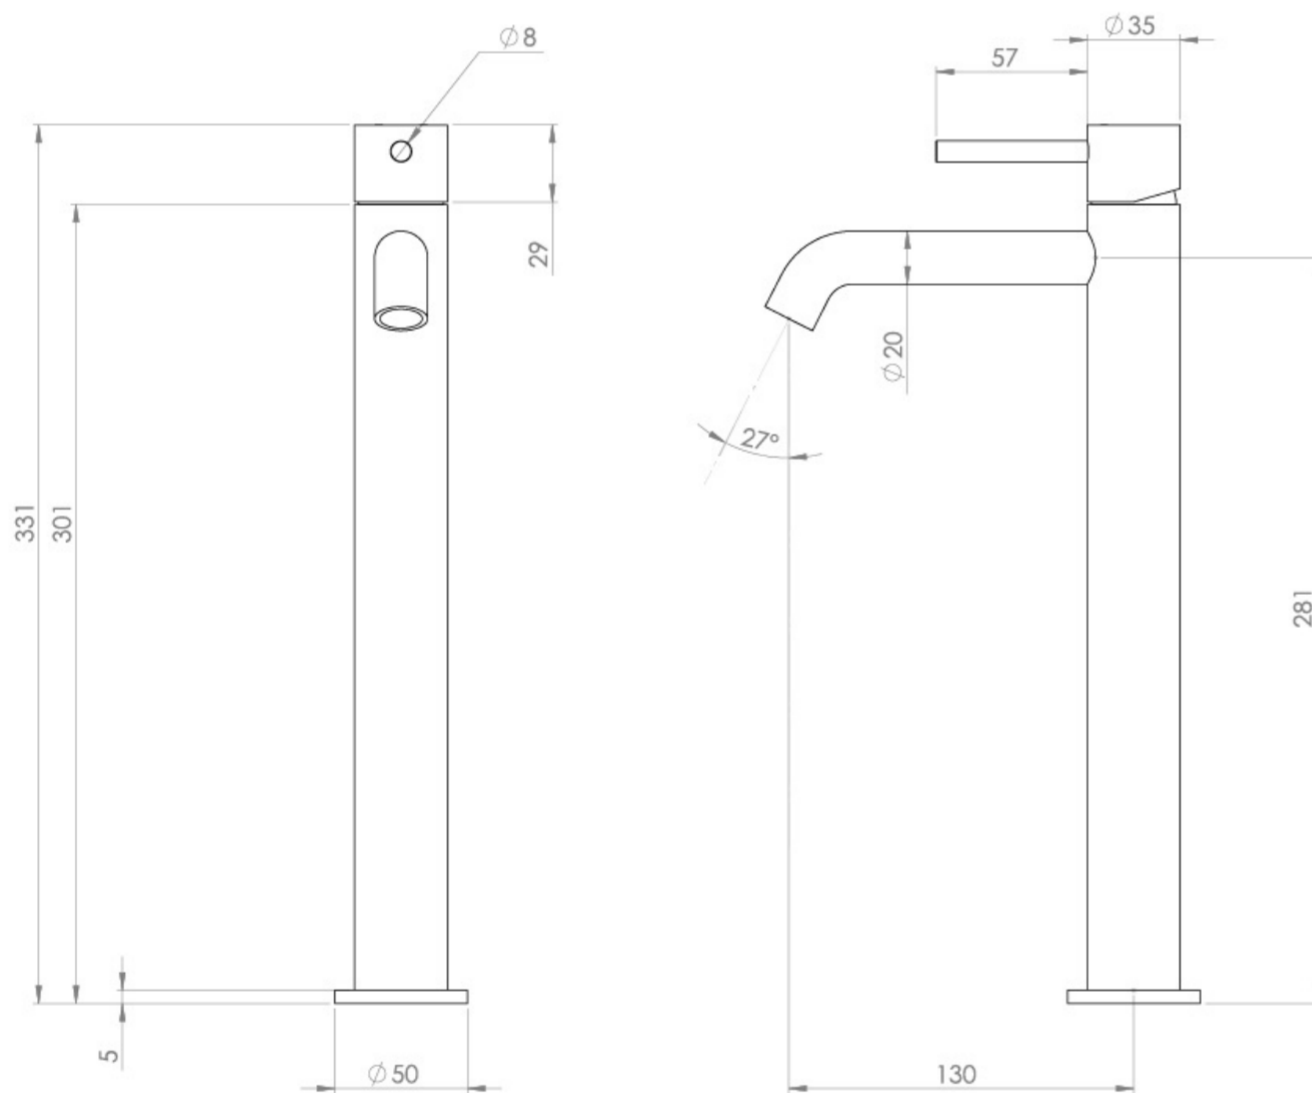

COS TALL BASIN MIXER KIT - W/ CLASSIC HANDLE - SATIN BLACK (PVD)

PRODUCT INFORMATION

Finish:	Satin Black (PVD)
Material	Brass
Waste	Not included, purchase separately
Guarantee	5 years
Spout Projection (mm)	130

Product Code: CO302.SB

TECHNICAL DRAWING

Saneux reserves the right to alter the specifications and product range without prior notice. Dimensions are given as a guide only. Dimensions should not be used for surrounding furniture, fixtures and fittings until the product is on site.