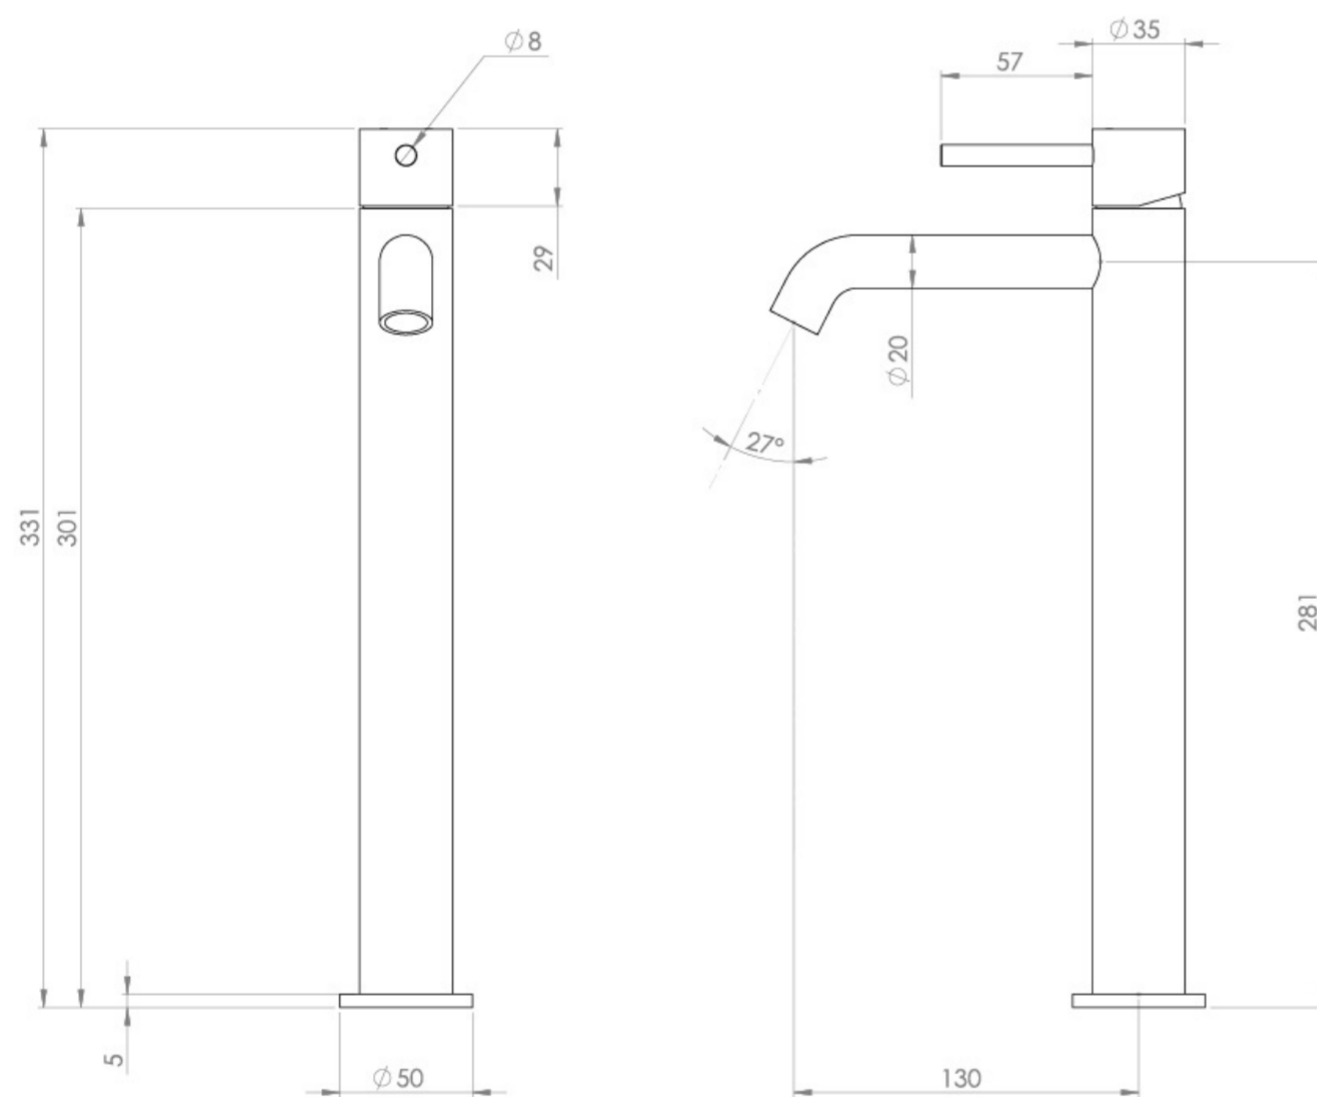

COS TALL BASIN MIXER KIT - W/ CLASSIC HANDLE - CHROME

PRODUCT INFORMATION

Finish:	Chrome
Material	Brass
Waste	Not included, purchase separately
Guarantee	5 years
Spout Projection (mm)	130

Product Code: CO302

TECHNICAL DRAWING

Saneux reserves the right to alter the specifications and product range without prior notice. Dimensions are given as a guide only. Dimensions should not be used for surrounding furniture, fixtures and fittings until the product is on site.