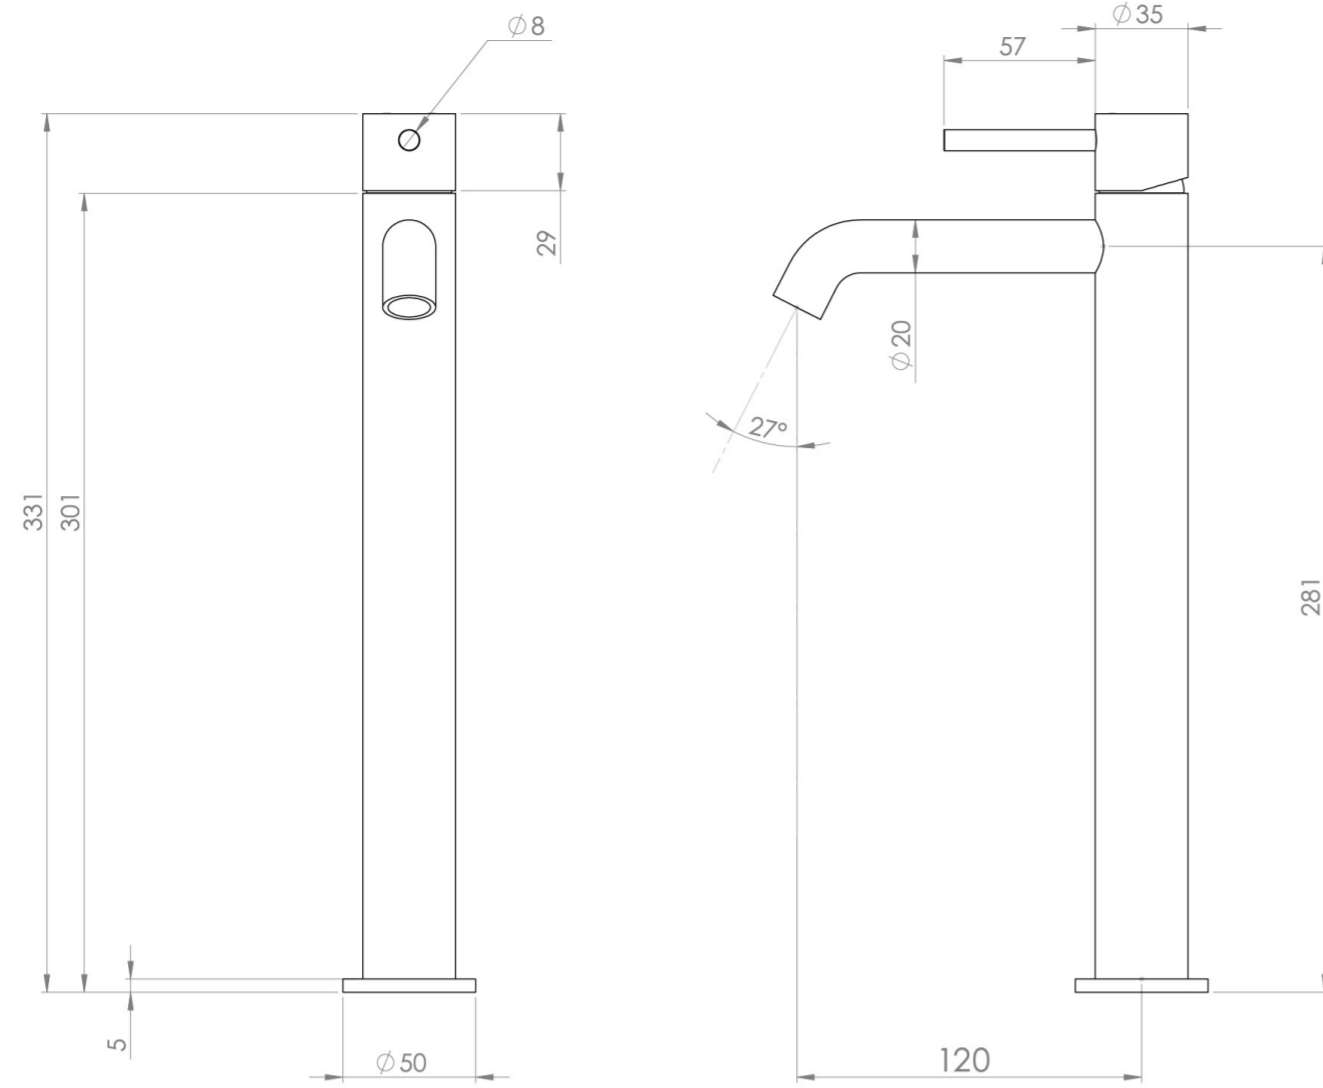

COS TALL BASIN MIXER KIT - W/ CLASSIC HANDLE - CHROME

Product Code: CO302

PRODUCT INFORMATION

Height:	331mm
Width:	50mm
Depth:	148mm
Finish:	Chrome
Product Type:	Tall Basin Mixer Tap
Material	Brass
Waste	Not included, purchase separately
Guarantee	5 years
Spout Projection (mm)	130

Pair the tall basin mixer with a sit on basin and countertop.

Waste to be purchased separately.

TECHNICAL DRAWING

FLOW RATE

- 1 Bar - Flowrate: 3.71 l/min
- 2 Bar - Flowrate: 5.07 l/min
- 3 Bar - Flowrate: 4.68 l/min
- 5 Bar - Flowrate: 4.43 l/min