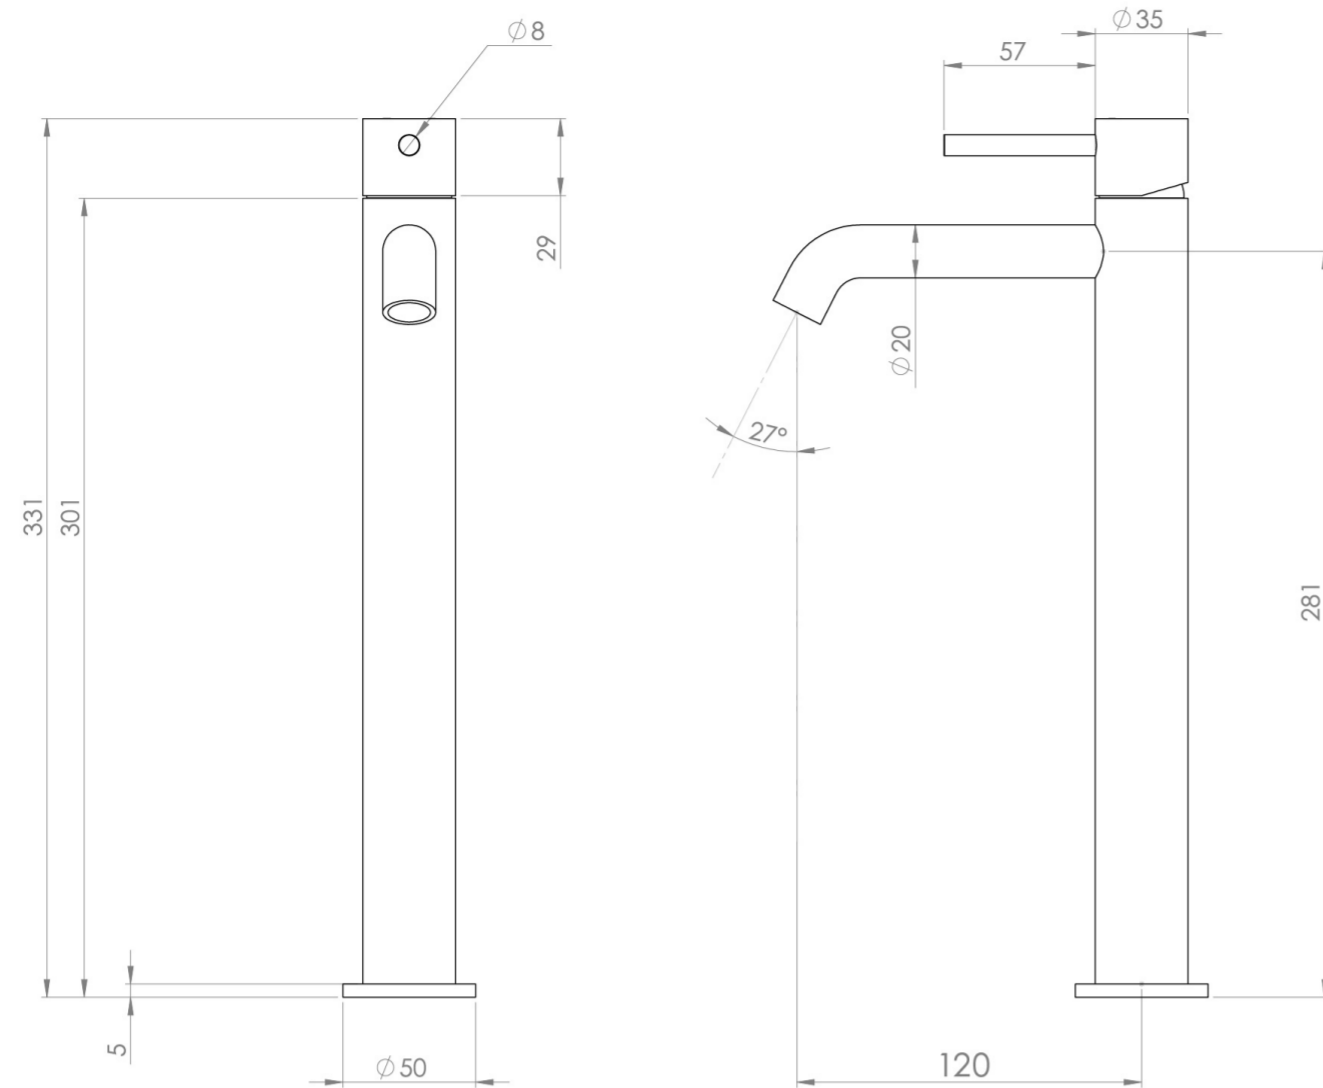

COS TALL BASIN MIXER KIT - W/ CLASSIC HANDLE - CHROME

Product Code: CO302

PRODUCT INFORMATION

| | |
|------------------------------|-----------------------------------|
| Height: | 331mm |
| Width: | 50mm |
| Depth: | 148mm |
| Finish: | Chrome |
| Product Type: | Tall Basin Mixer Tap |
| Material | Brass |
| Waste | Not included, purchase separately |
| Guarantee | 5 years |
| Spout Projection (mm) | 130 |

Pair the tall basin mixer with a sit on basin and countertop.

Waste to be purchased separately.

TECHNICAL DRAWING

FLOW RATE

- 1 Bar - Flowrate: 3.71 l/min
- 2 Bar - Flowrate: 5.07 l/min
- 3 Bar - Flowrate: 4.68 l/min
- 5 Bar - Flowrate: 4.43 l/min