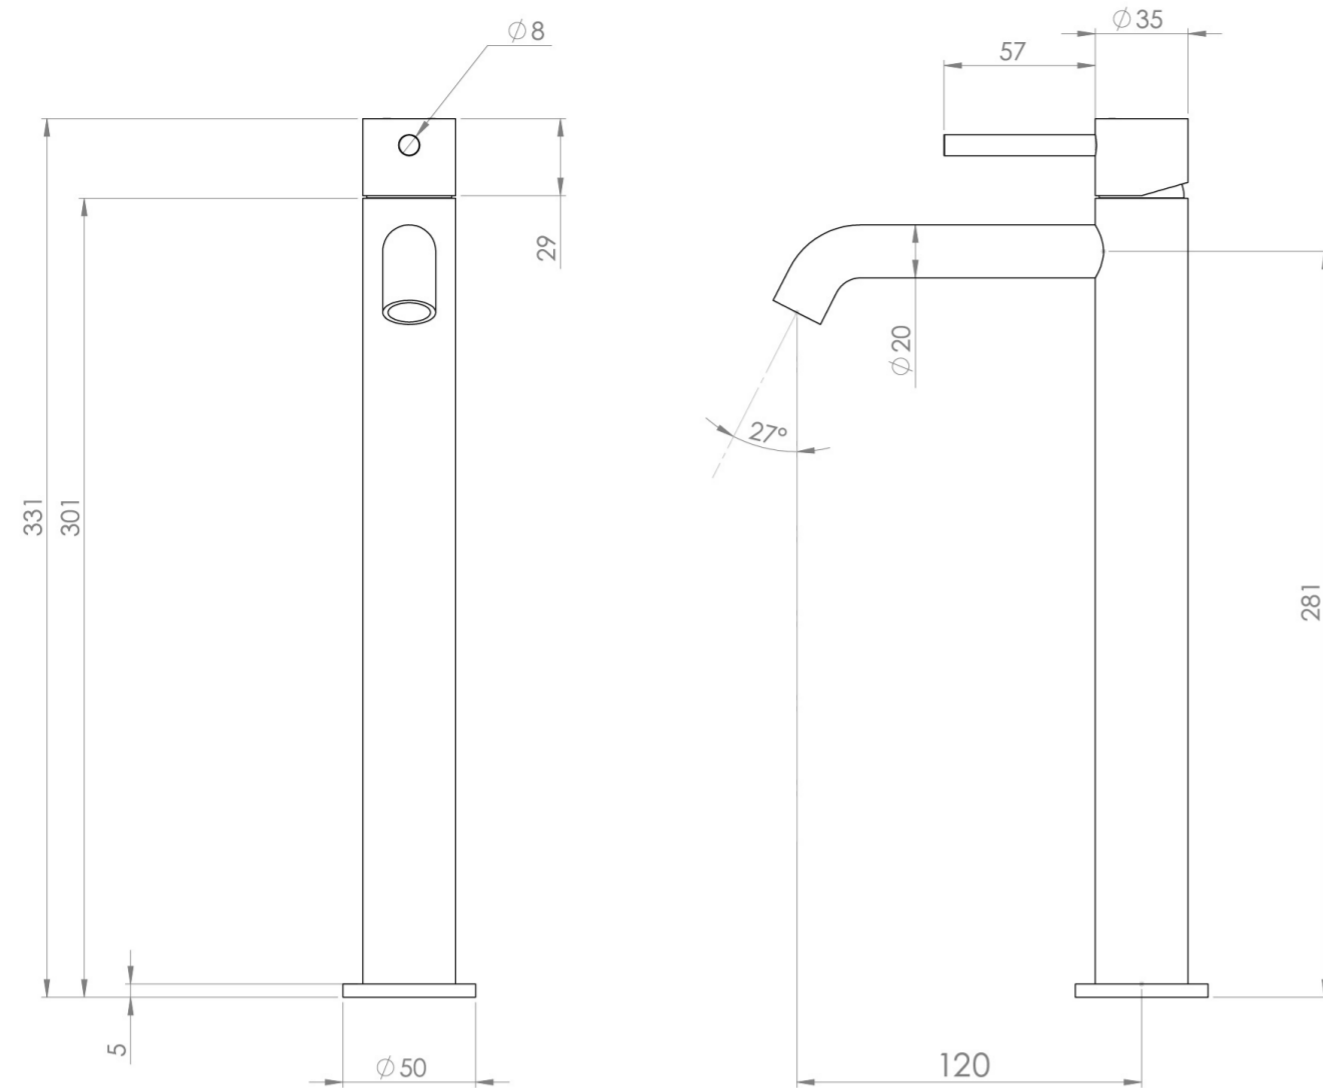

COS TALL BASIN MIXER KIT - W/ CLASSIC HANDLE - CHROME

Product Code: CO302

PRODUCT INFORMATION

Height:	331mm
Width:	50mm
Depth:	148mm
Finish:	Chrome
Product Type:	Tall Basin Mixer Tap
Material	Brass
Waste	Not included, purchase separately
Guarantee	5 years
Spout Projection (mm)	130

Pair the tall basin mixer with a sit on basin and countertop.

Waste to be purchased separately.

TECHNICAL DRAWING

FLOW RATE

- 1 Bar - Flowrate: 3.71 l/min
- 2 Bar - Flowrate: 5.07 l/min
- 3 Bar - Flowrate: 4.68 l/min
- 5 Bar - Flowrate: 4.43 l/min