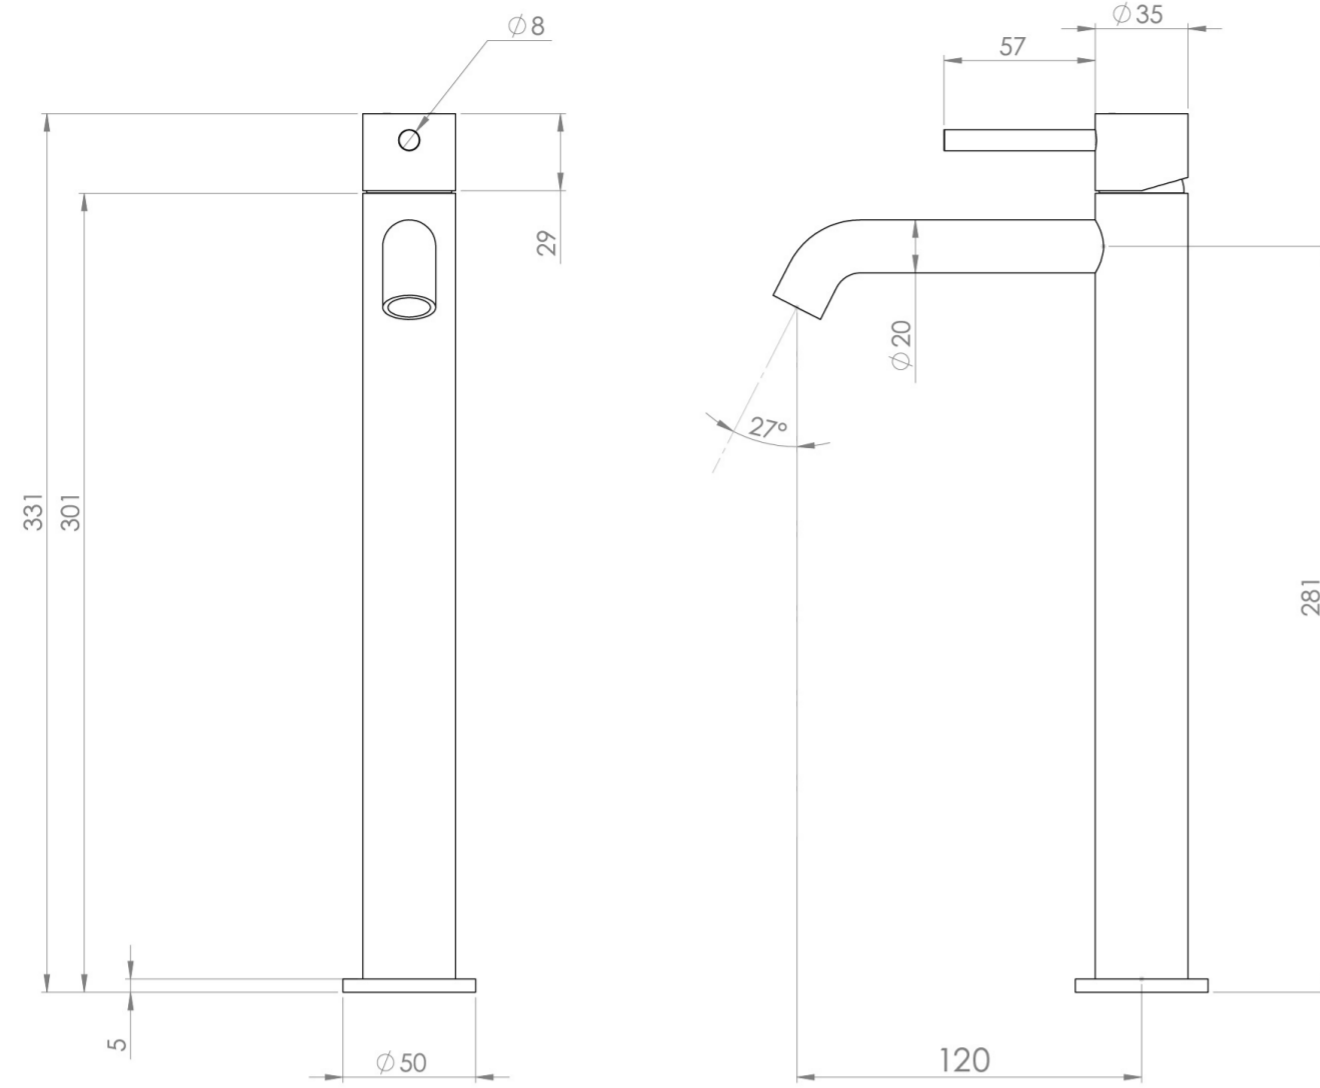

## PRODUCT INFORMATION

<b>Height:</b>	331mm
<b>Width:</b>	50mm
<b>Depth:</b>	148mm
<b>Finish:</b>	Chrome
<b>Product Type:</b>	Tall Basin Mixer Tap
<b>Material</b>	Brass
<b>Waste</b>	Not included, purchase separately
<b>Guarantee</b>	5 years
<b>Spout Projection (mm)</b>	130

Pair the tall basin mixer with a sit on basin and countertop.

Waste to be purchased separately.

---

# TECHNICAL DRAWING

# FLOW RATE

- 1 Bar - Flowrate: 3.71 l/min
- 2 Bar - Flowrate: 5.07 l/min
- 3 Bar - Flowrate: 4.68 l/min
- 5 Bar - Flowrate: 4.43 l/min

---

Saneux reserves the right to alter the specifications and product range without prior notice. Dimensions are given as a guide only. Dimensions should not be used for surrounding furniture, fixtures and fittings until the product is on site.