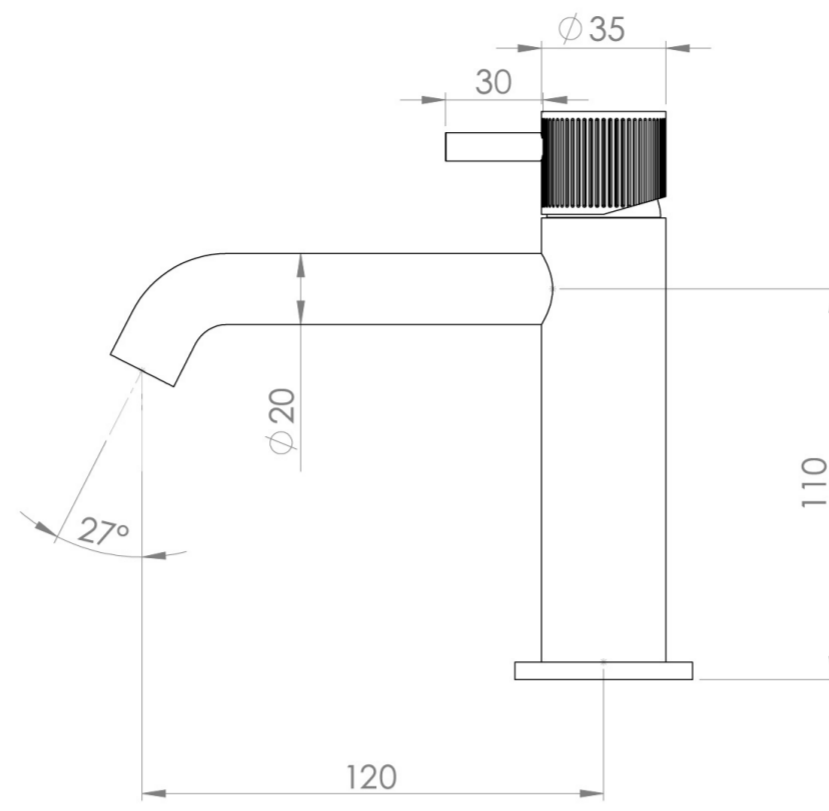

TECHNICAL DRAWING

FLOW RATE

- 1 Bar - Flowrate: 3.82 l/min
- 2 Bar - Flowrate: 5.04 l/min
- 3 Bar - Flowrate: 4.64 l/min
- 5 Bar - Flowrate: 4.57 l/min

Saneux reserves the right to alter the specifications and product range without prior notice. Dimensions are given as a guide only. Dimensions should not be used for surrounding furniture, fixtures and fittings until the product is on site.

<https://saneux.com/products/cos-basin-mixer-kit-w-fluted-handle-brushed-bronze-pvd>