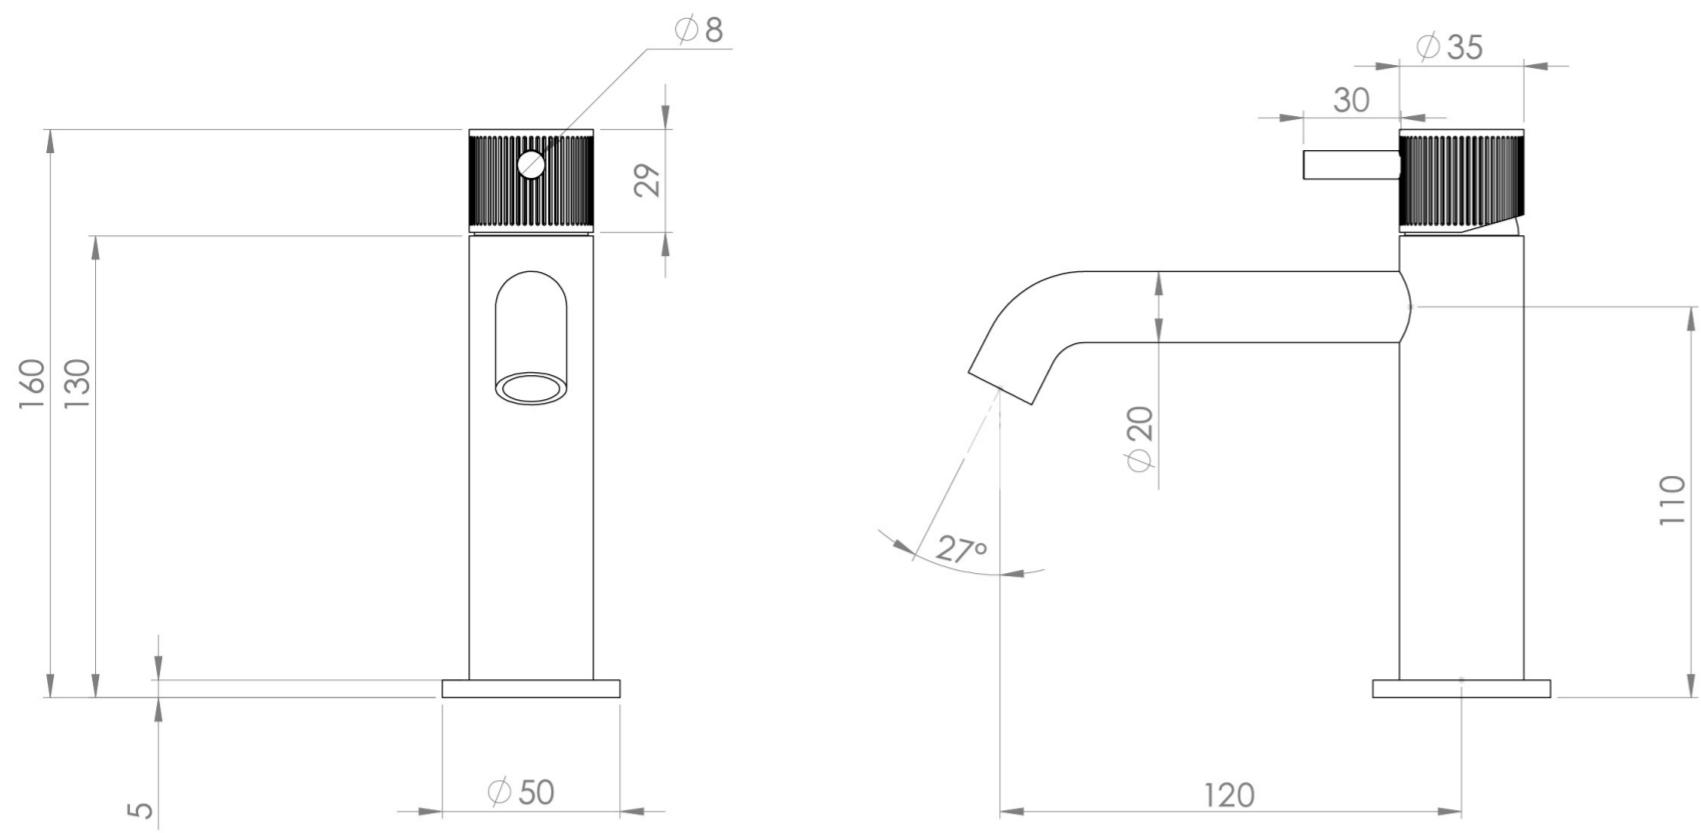

TECHNICAL DRAWING

FLOW RATE

- 1 Bar - Flowrate: 3.82 l/min
- 2 Bar - Flowrate: 5.04 l/min
- 3 Bar - Flowrate: 4.64 l/min
- 5 Bar - Flowrate: 4.57 l/min

Saneux reserves the right to alter the specifications and product range without prior notice. Dimensions are given as a guide only. Dimensions should not be used for surrounding furniture, fixtures and fittings until the product is on site.

<https://saneux.com/products/cos-basin-mixer-kit-w-fluted-handle-brushed-bronze-pvd>