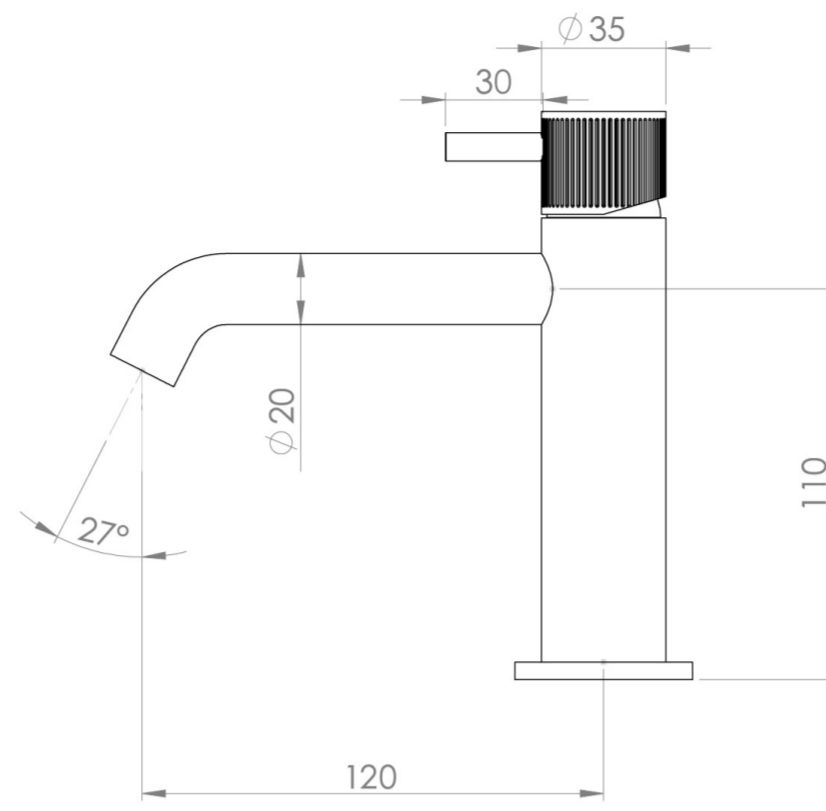

### PRODUCT INFORMATION

<b>Height:</b>	160mm
<b>Width:</b>	50mm
<b>Depth:</b>	148mm
<b>Finish:</b>	Brushed Bronze (PVD)
<b>Product Type:</b>	Deck Mounted Basin Mixer Tap
<b>Material</b>	Brass
<b>Waste</b>	Not included, purchase separately
<b>Guarantee</b>	5 years
<b>Spout Projection (mm)</b>	130

# FLOW RATE

- 1 Bar - Flowrate: 3.82 l/min
- 2 Bar - Flowrate: 5.04 l/min
- 3 Bar - Flowrate: 4.64 l/min
- 5 Bar - Flowrate: 4.57 l/min

Saneux reserves the right to alter the specifications and product range without prior notice. Dimensions are given as a guide only. Dimensions should not be used for surrounding furniture, fixtures and fittings until the product is on site.