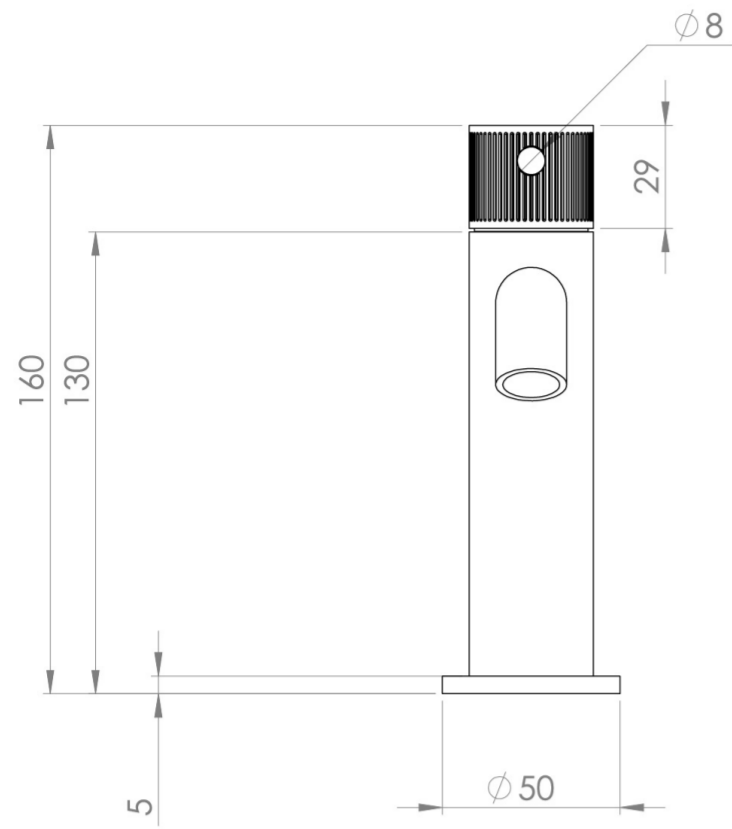

TECHNICAL DRAWING

FLOW RATE

- 1 Bar - Flowrate: 3.82 l/min
- 2 Bar - Flowrate: 5.04 l/min
- 3 Bar - Flowrate: 4.64 l/min
- 5 Bar - Flowrate: 4.57 l/min

Saneux reserves the right to alter the specifications and product range without prior notice. Dimensions are given as a guide only. Dimensions should not be used for surrounding furniture, fixtures and fittings until the product is on site.

<https://saneux.com/products/cos-basin-mixer-kit-w-fluted-handle-brushed-bronze-pvd>