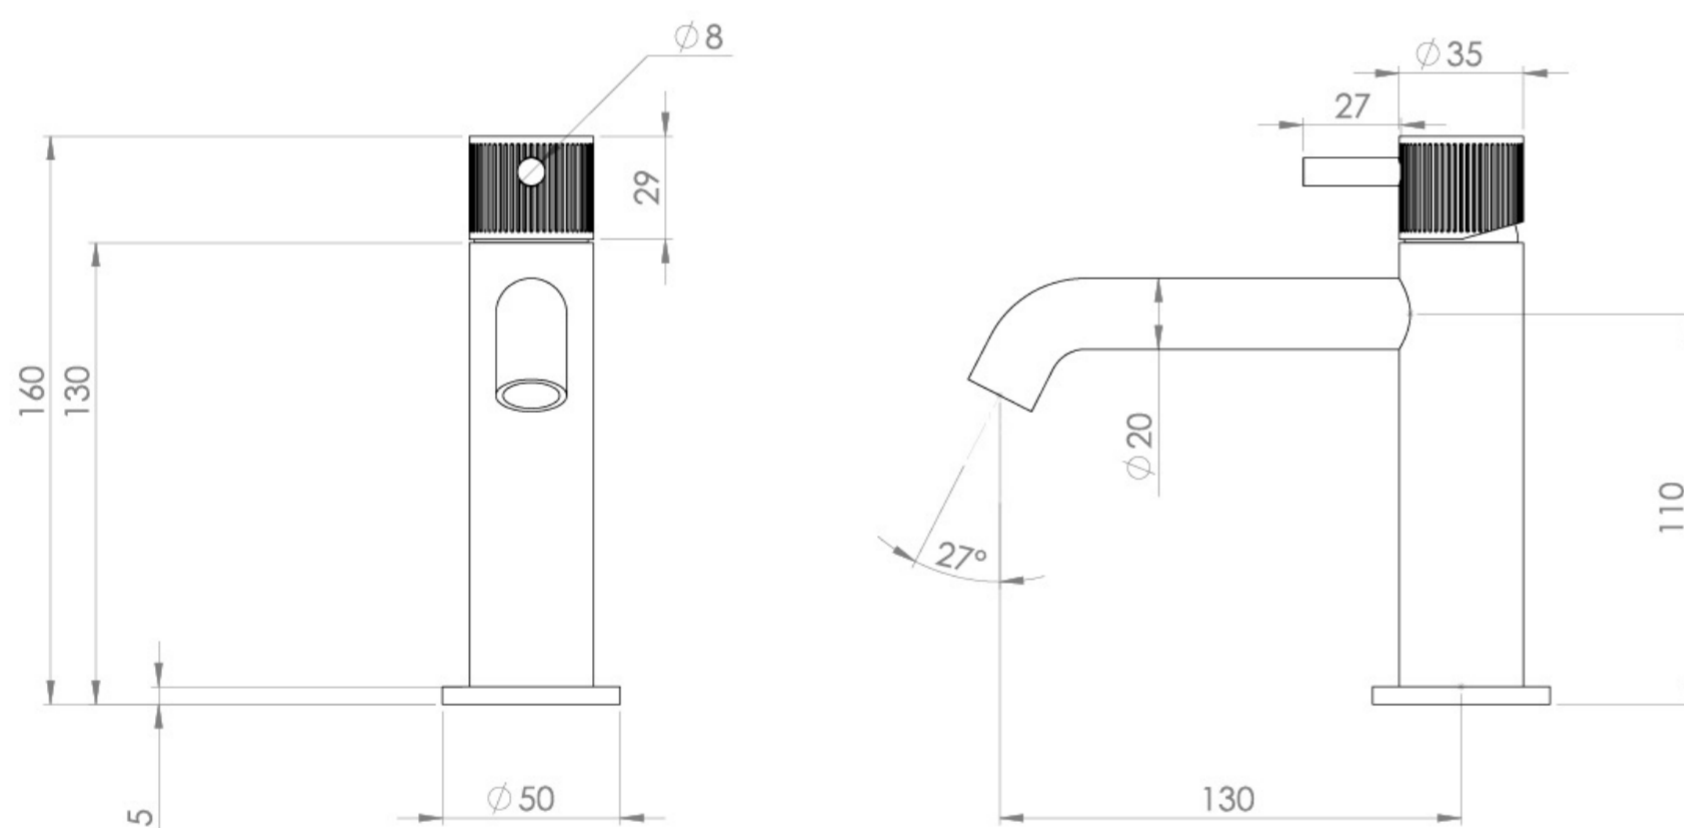

COS BASIN MIXER KIT - W/ FLUTED HANDLE - SATIN BLACK (PVD)

PRODUCT INFORMATION

Finish:	Satin Black (PVD)
Material	Brass
Waste	Not included, purchase separately
Guarantee	5 years
Spout Projection (mm)	130

Product Code: CO301.FSB

TECHNICAL DRAWING

Saneux reserves the right to alter the specifications and product range without prior notice. Dimensions are given as a guide only. Dimensions should not be used for surrounding furniture, fixtures and fittings until the product is on site.