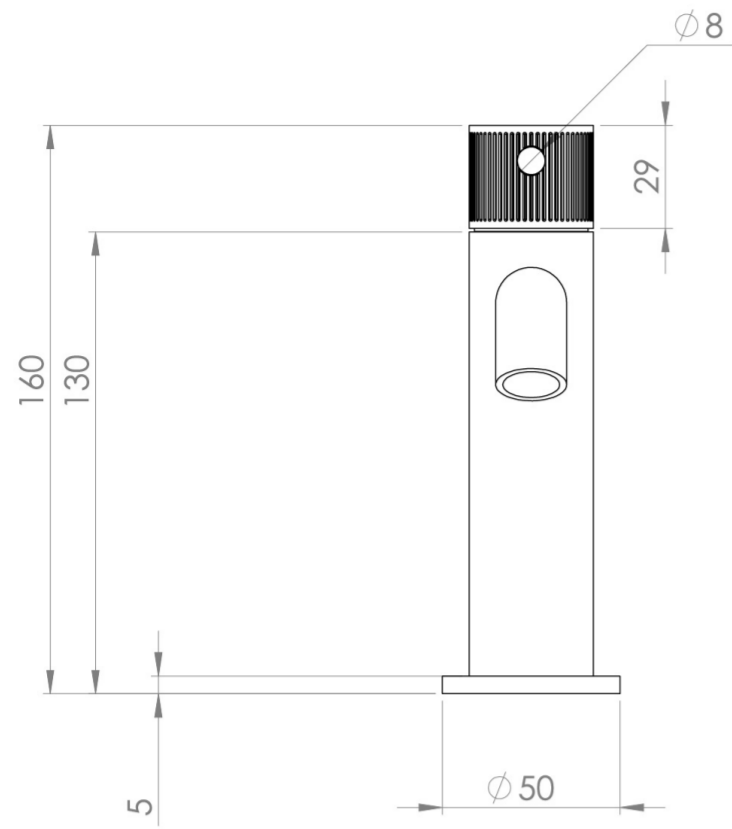

TECHNICAL DRAWING

FLOW RATE

- 1 Bar - Flowrate: 3.82 l/min
- 2 Bar - Flowrate: 5.04 l/min
- 3 Bar - Flowrate: 4.64 l/min
- 5 Bar - Flowrate: 4.57 l/min

Saneux reserves the right to alter the specifications and product range without prior notice. Dimensions are given as a guide only. Dimensions should not be used for surrounding furniture, fixtures and fittings until the product is on site.

<https://saneux.com/products/cos-basin-mixer-kit-w-fluted-handle-brushed-nickel-pvd>