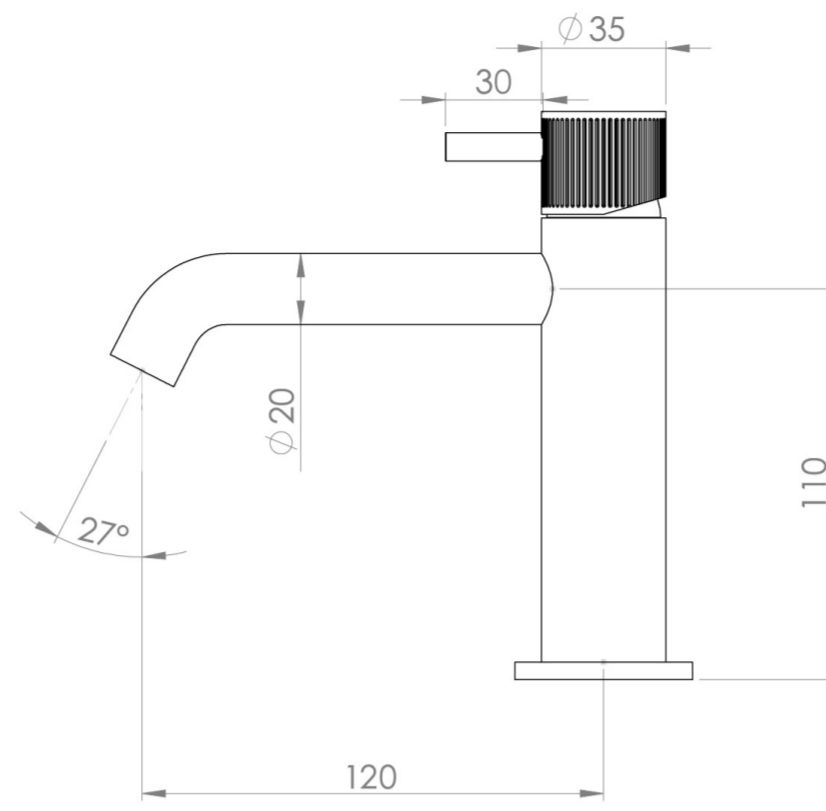

### PRODUCT INFORMATION

|                              |                                   |
|------------------------------|-----------------------------------|
| <b>Height:</b>               | 160mm                             |
| <b>Width:</b>                | 50mm                              |
| <b>Depth:</b>                | 148mm                             |
| <b>Finish:</b>               | Brushed Nickel (PVD)              |
| <b>Product Type:</b>         | Deck Mounted Basin Mixer Tap      |
| <b>Material</b>              | Brass                             |
| <b>Waste</b>                 | Not included, purchase separately |
| <b>Guarantee</b>             | 5 years                           |
| <b>Spout Projection (mm)</b> | 130                               |

# FLOW RATE

- 1 Bar - Flowrate: 3.82 l/min
- 2 Bar - Flowrate: 5.04 l/min
- 3 Bar - Flowrate: 4.64 l/min
- 5 Bar - Flowrate: 4.57 l/min

Saneux reserves the right to alter the specifications and product range without prior notice. Dimensions are given as a guide only. Dimensions should not be used for surrounding furniture, fixtures and fittings until the product is on site.