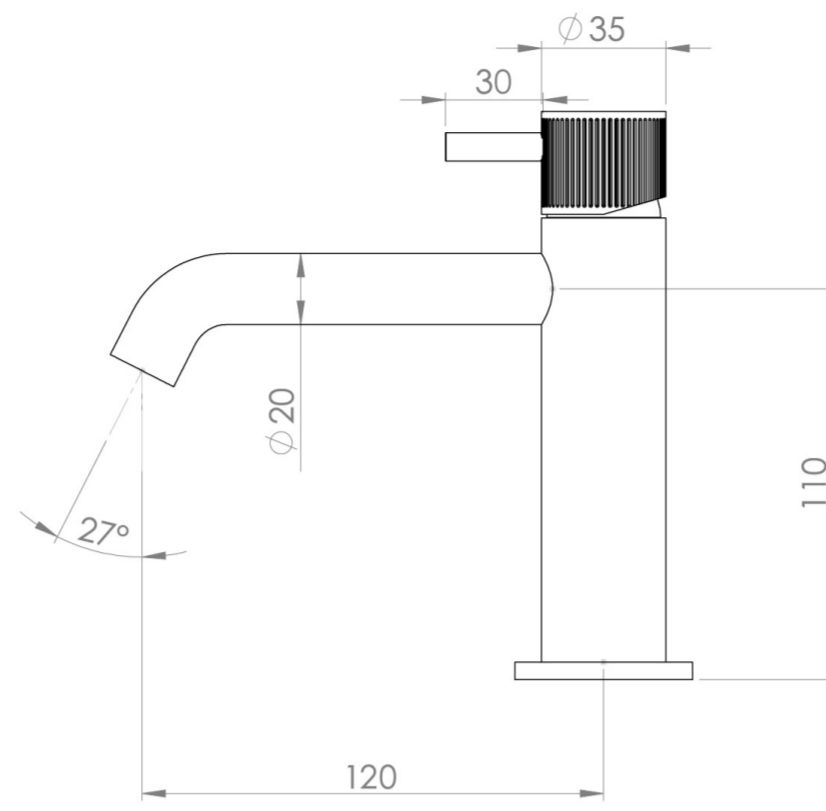

### PRODUCT INFORMATION

<b>Height:</b>	160mm
<b>Width:</b>	50mm
<b>Depth:</b>	148mm
<b>Finish:</b>	Brushed Brass (PVD)
<b>Product Type:</b>	Deck Mounted Basin Mixer Tap, Single Lever Basin Mixer
<b>Material</b>	Brass
<b>Waste</b>	Not included, purchase separately
<b>Guarantee</b>	5 years
<b>Spout Projection (mm)</b>	130

# FLOW RATE

- 1 Bar - Flowrate: 3.82 l/min
- 2 Bar - Flowrate: 5.04 l/min
- 3 Bar - Flowrate: 4.64 l/min
- 5 Bar - Flowrate: 4.57 l/min

Saneux reserves the right to alter the specifications and product range without prior notice. Dimensions are given as a guide only. Dimensions should not be used for surrounding furniture, fixtures and fittings until the product is on site.