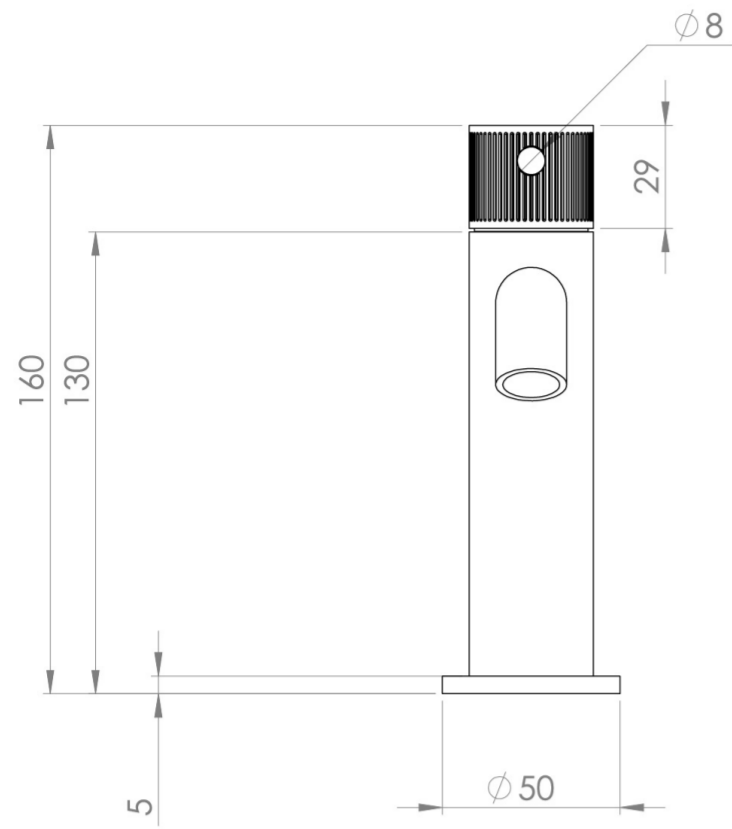

TECHNICAL DRAWING

FLOW RATE

- 1 Bar - Flowrate: 3.82 l/min
- 2 Bar - Flowrate: 5.04 l/min
- 3 Bar - Flowrate: 4.64 l/min
- 5 Bar - Flowrate: 4.57 l/min

Saneux reserves the right to alter the specifications and product range without prior notice. Dimensions are given as a guide only. Dimensions should not be used for surrounding furniture, fixtures and fittings until the product is on site.

<https://saneux.com/products/cos-basin-mixer-kit-w-fluted-handle-brushed-brass-pvd>