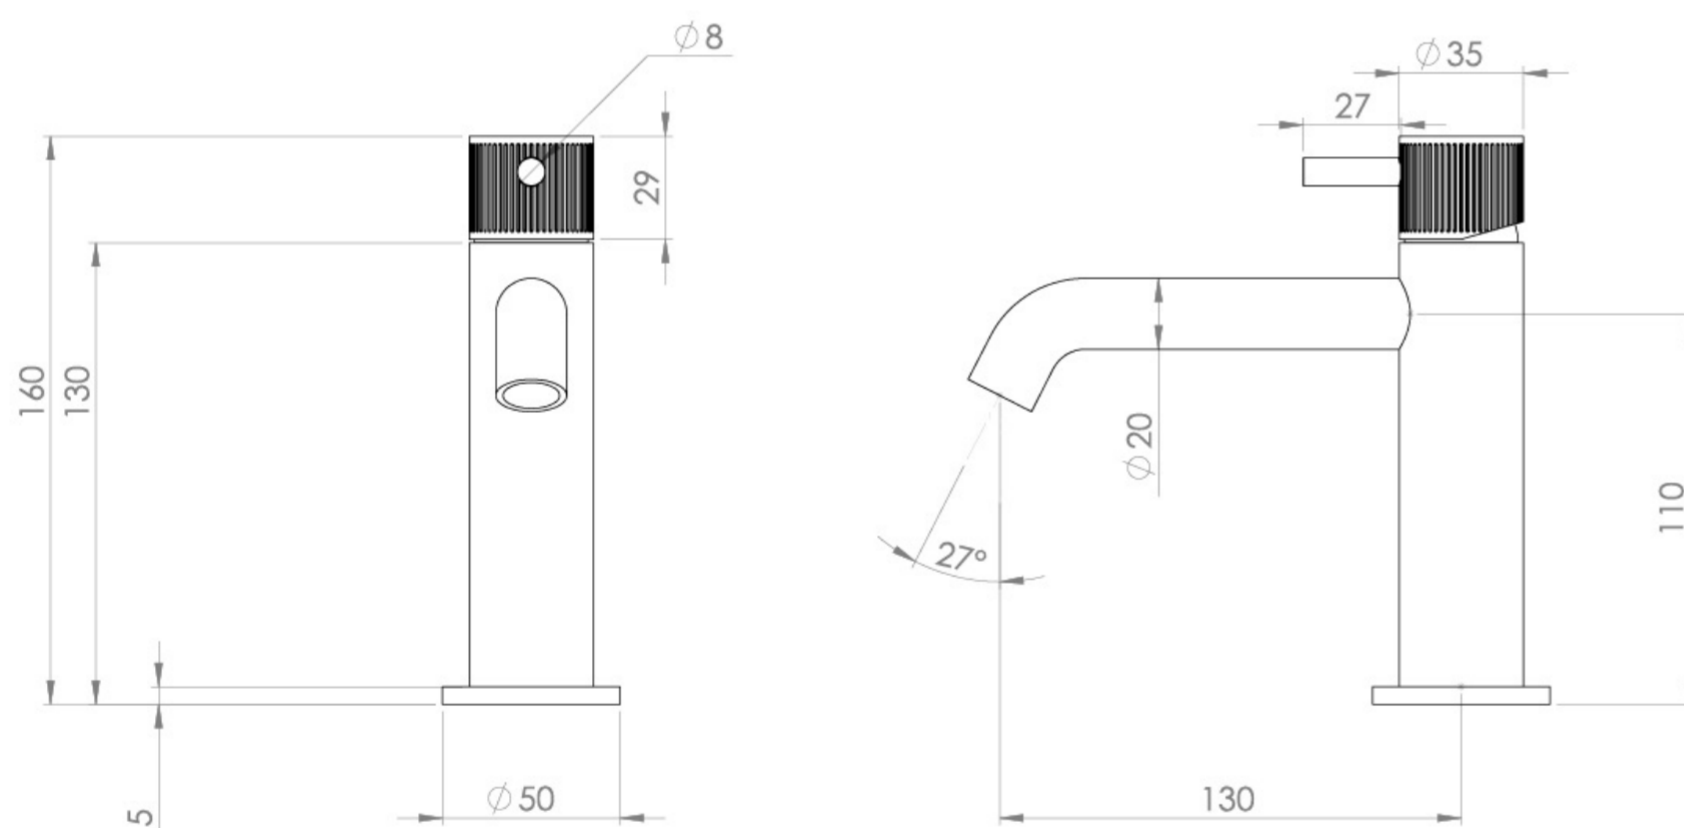

COS BASIN MIXER KIT - W/ FLUTED HANDLE - CHROME

PRODUCT INFORMATION

Finish:	Chrome
Material	Brass
Waste	Not included, purchase separately
Guarantee	5 years
Spout Projection (mm)	130

Product Code: CO301.F

TECHNICAL DRAWING

Saneux reserves the right to alter the specifications and product range without prior notice. Dimensions are given as a guide only. Dimensions should not be used for surrounding furniture, fixtures and fittings until the product is on site.