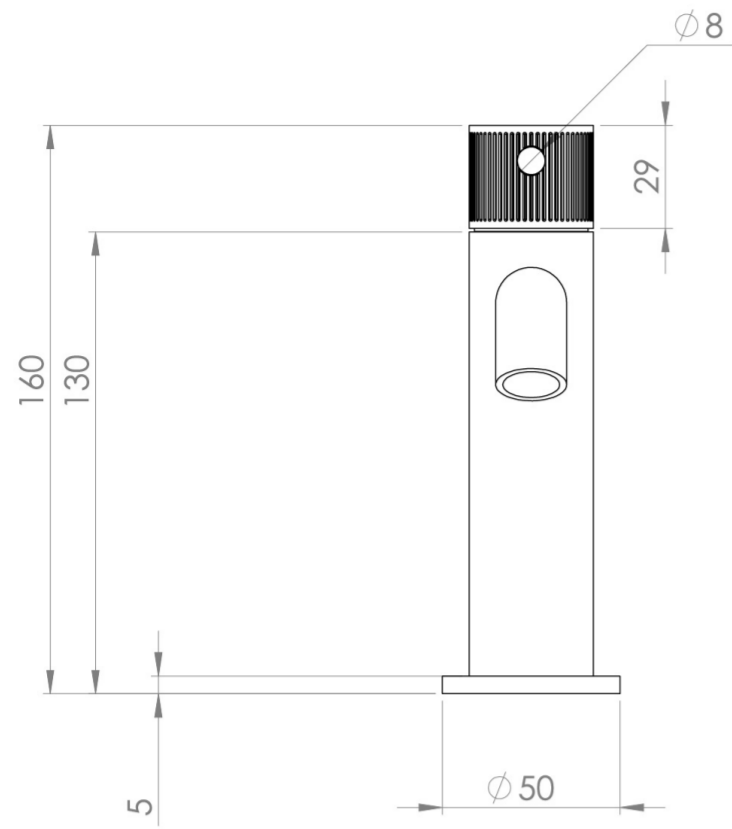

COS BASIN MIXER KIT - W/ FLUTED HANDLE - CHROME

Product Code: CO301.F

PRODUCT INFORMATION

Height:	160mm
Width:	50mm
Depth:	148mm
Finish:	Chrome
Product Type:	Deck Mounted Basin Mixer Tap, Single Lever Basin Mixer
Material	Brass
Waste	Not included, purchase separately
Guarantee	5 years
Spout Projection (mm)	130

TECHNICAL DRAWING

FLOW RATE

- 1 Bar - Flowrate: 3.82 l/min
- 2 Bar - Flowrate: 5.04 l/min
- 3 Bar - Flowrate: 4.64 l/min
- 5 Bar - Flowrate: 4.57 l/min

Saneux reserves the right to alter the specifications and product range without prior notice. Dimensions are given as a guide only. Dimensions should not be used for surrounding furniture, fixtures and fittings until the product is on site.