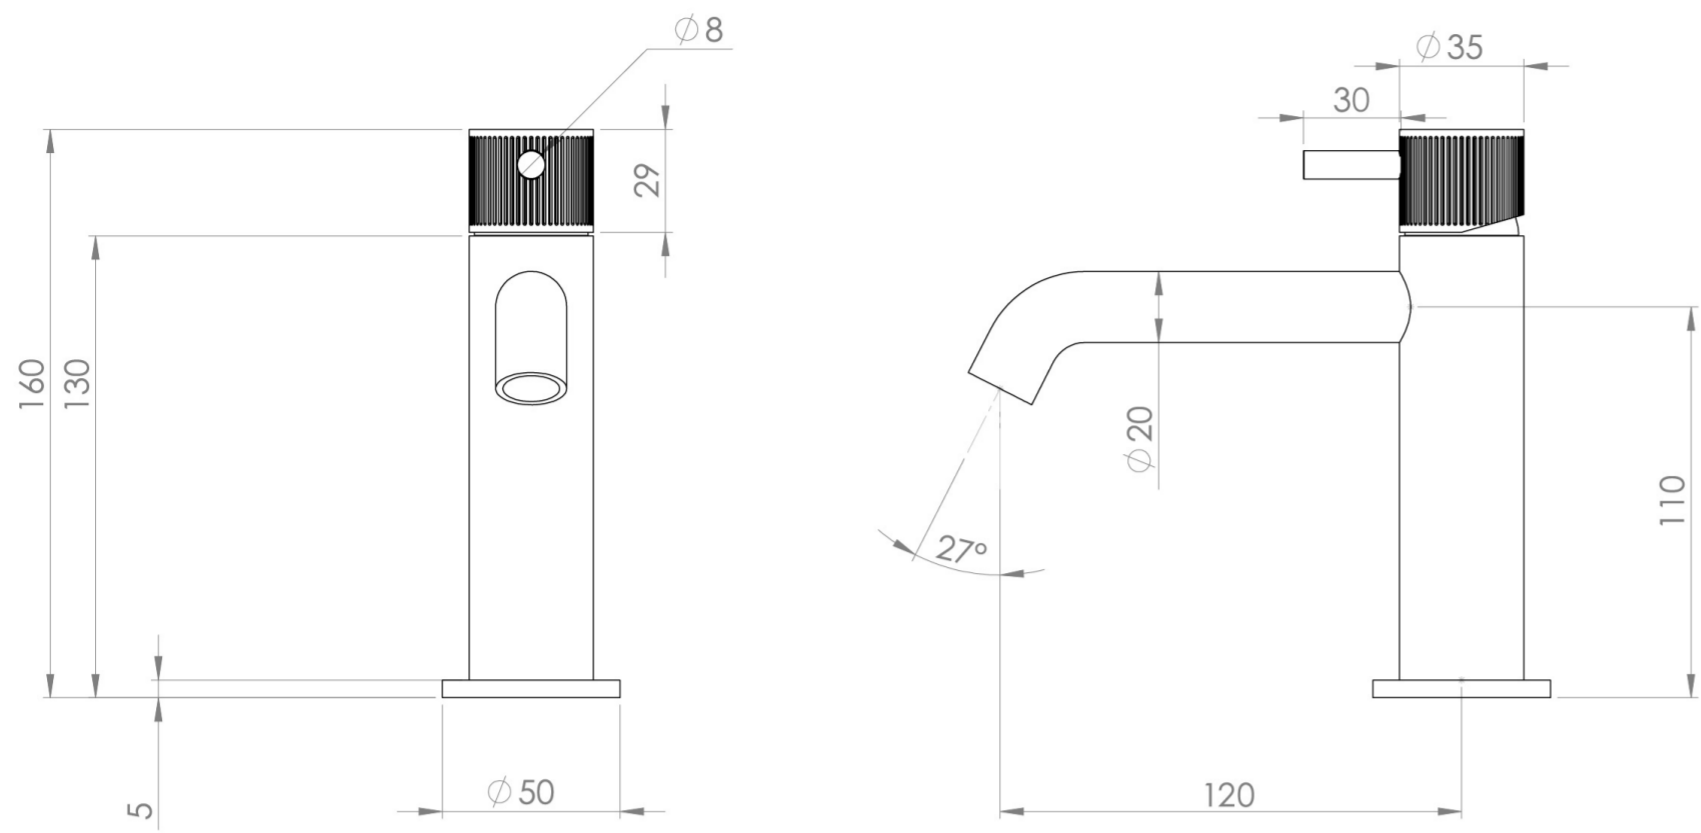

COS BASIN MIXER KIT - W/ FLUTED HANDLE - CHROME

Product Code: CO301.F

PRODUCT INFORMATION

Height:	160mm
Width:	50mm
Depth:	148mm
Finish:	Chrome
Product Type:	Deck Mounted Basin Mixer Tap
Material	Brass
Waste	Not included, purchase separately
Guarantee	5 years
Spout Projection (mm)	130

TECHNICAL DRAWING

FLOW RATE

- 1 Bar - Flowrate: 3.82 l/min
- 2 Bar - Flowrate: 5.04 l/min
- 3 Bar - Flowrate: 4.64 l/min
- 5 Bar - Flowrate: 4.57 l/min

Saneux reserves the right to alter the specifications and product range without prior notice. Dimensions are given as a guide only. Dimensions should not be used for surrounding furniture, fixtures and fittings until the product is on site.