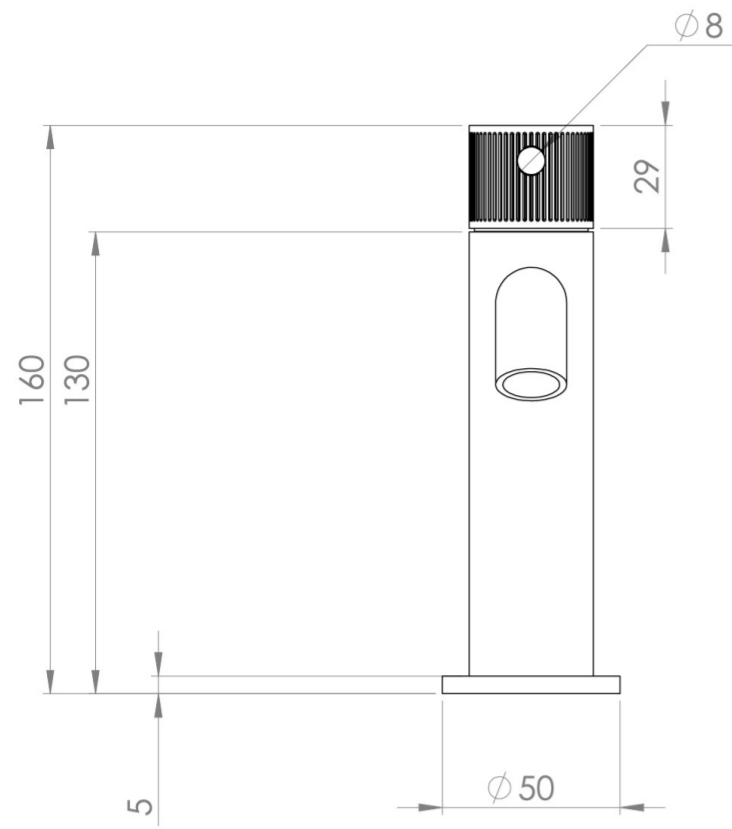

TECHNICAL DRAWING

FLOW RATE

- 1 Bar - Flowrate: 3.82 l/min
- 2 Bar - Flowrate: 5.04 l/min
- 3 Bar - Flowrate: 4.64 l/min
- 5 Bar - Flowrate: 4.57 l/min

Saneux reserves the right to alter the specifications and product range without prior notice. Dimensions are given as a guide only. Dimensions should not be used for surrounding furniture, fixtures and fittings until the product is on site.

<https://saneux.com/products/cos-basin-mixer-kit-w-fluted-handle-chrome>