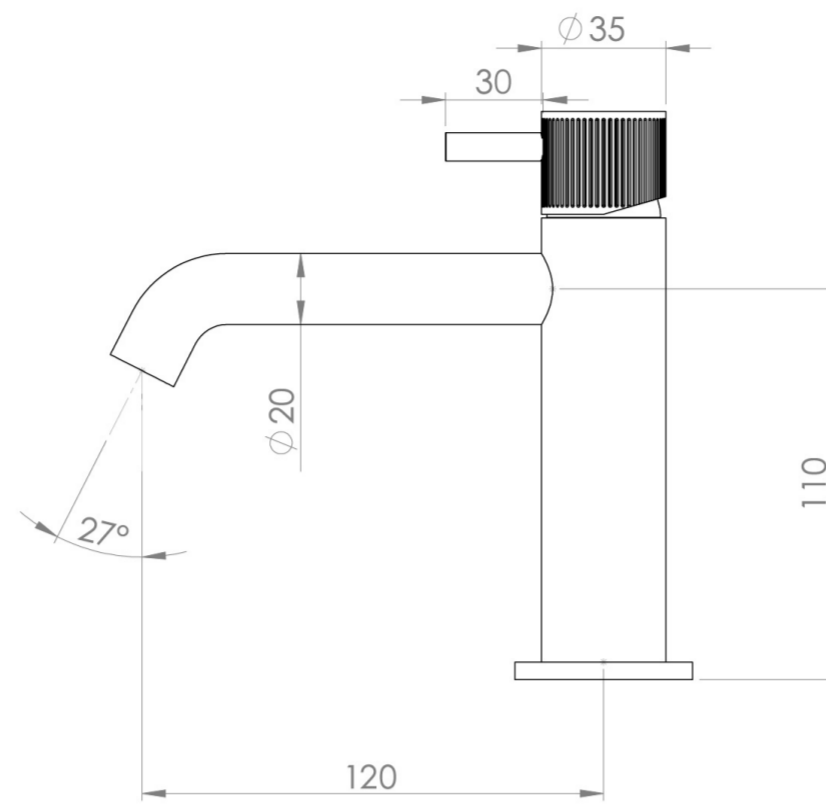

COS BASIN MIXER KIT - W/ FLUTED HANDLE - CHROME

Product Code: CO301.F

PRODUCT INFORMATION

Height:	160mm
Width:	50mm
Depth:	148mm
Finish:	Chrome
Product Type:	Deck Mounted Basin Mixer Tap, Single Lever Basin Mixer
Material	Brass
Waste	Not included, purchase separately
Guarantee	5 years
Spout Projection (mm)	130

DESCRIPTION

The new Cos basin mixer collection showcases a sleek, streamlined body with an intricately designed spout. It offers three distinct handle options—Classic, Knurled, and Fluted—each available in five stunning finishes: Chrome, Brushed Brass, Brushed Bronze, Brushed Nickel, and Satin Black.

TECHNICAL DRAWING

FLOW RATE

- 1 Bar - Flowrate: 3.82 l/min
- 2 Bar - Flowrate: 5.04 l/min
- 3 Bar - Flowrate: 4.64 l/min
- 5 Bar - Flowrate: 4.57 l/min

Saneux reserves the right to alter the specifications and product range without prior notice. Dimensions are given as a guide only. Dimensions should not be used for surrounding furniture, fixtures and fittings until the product is on site.