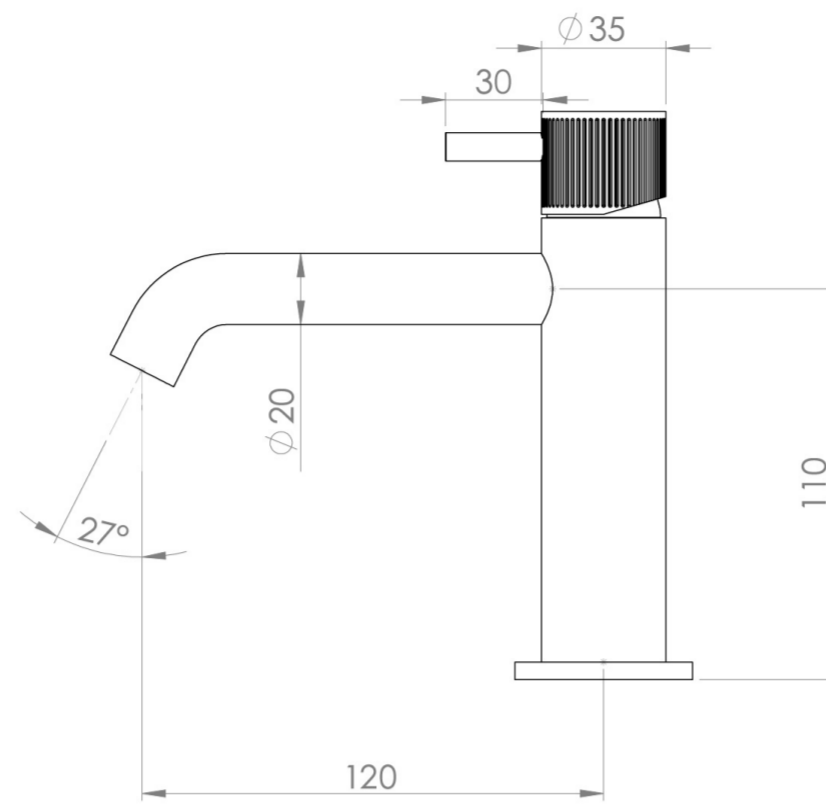

### PRODUCT INFORMATION

<b>Height:</b>	160mm
<b>Width:</b>	50mm
<b>Depth:</b>	148mm
<b>Finish:</b>	Chrome
<b>Product Type:</b>	Deck Mounted Basin Mixer Tap
<b>Material</b>	Brass
<b>Waste</b>	Not included, purchase separately
<b>Guarantee</b>	5 years
<b>Spout Projection (mm)</b>	130

# FLOW RATE

- 1 Bar - Flowrate: 3.82 l/min
- 2 Bar - Flowrate: 5.04 l/min
- 3 Bar - Flowrate: 4.64 l/min
- 5 Bar - Flowrate: 4.57 l/min

Saneux reserves the right to alter the specifications and product range without prior notice. Dimensions are given as a guide only. Dimensions should not be used for surrounding furniture, fixtures and fittings until the product is on site.