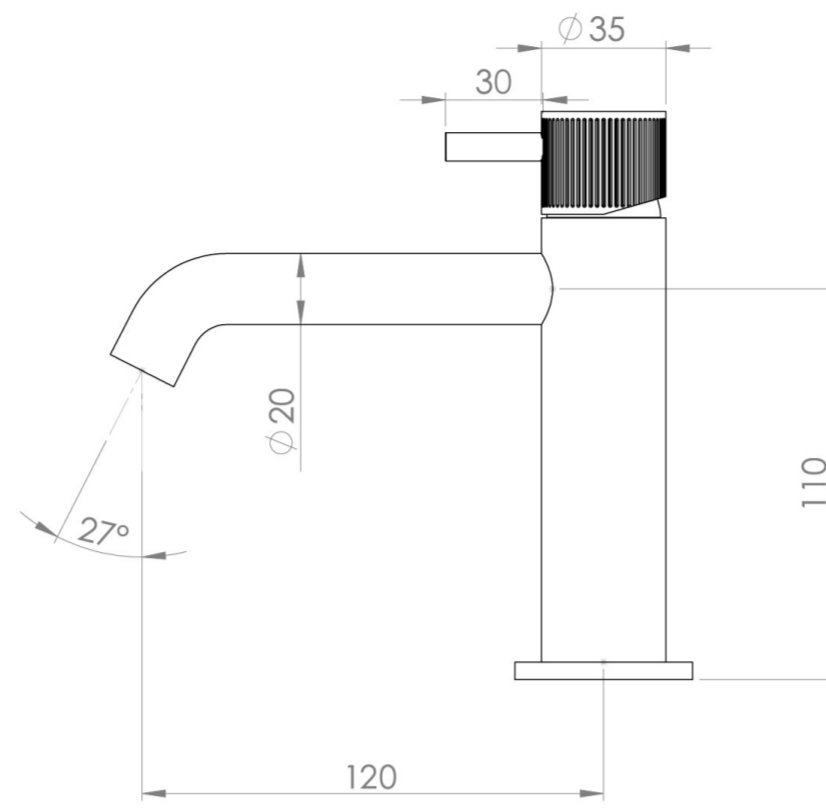

## PRODUCT INFORMATION

<b>Height:</b>	160mm
<b>Width:</b>	50mm
<b>Depth:</b>	148mm
<b>Finish:</b>	Chrome
<b>Product Type:</b>	Deck Mounted Basin Mixer Tap
<b>Material</b>	Brass
<b>Waste</b>	Not included, purchase separately
<b>Guarantee</b>	5 years
<b>Spout Projection (mm)</b>	130

# FLOW RATE

- 1 Bar - Flowrate: 3.82 l/min
- 2 Bar - Flowrate: 5.04 l/min
- 3 Bar - Flowrate: 4.64 l/min
- 5 Bar - Flowrate: 4.57 l/min

Saneux reserves the right to alter the specifications and product range without prior notice. Dimensions are given as a guide only. Dimensions should not be used for surrounding furniture, fixtures and fittings until the product is on site.