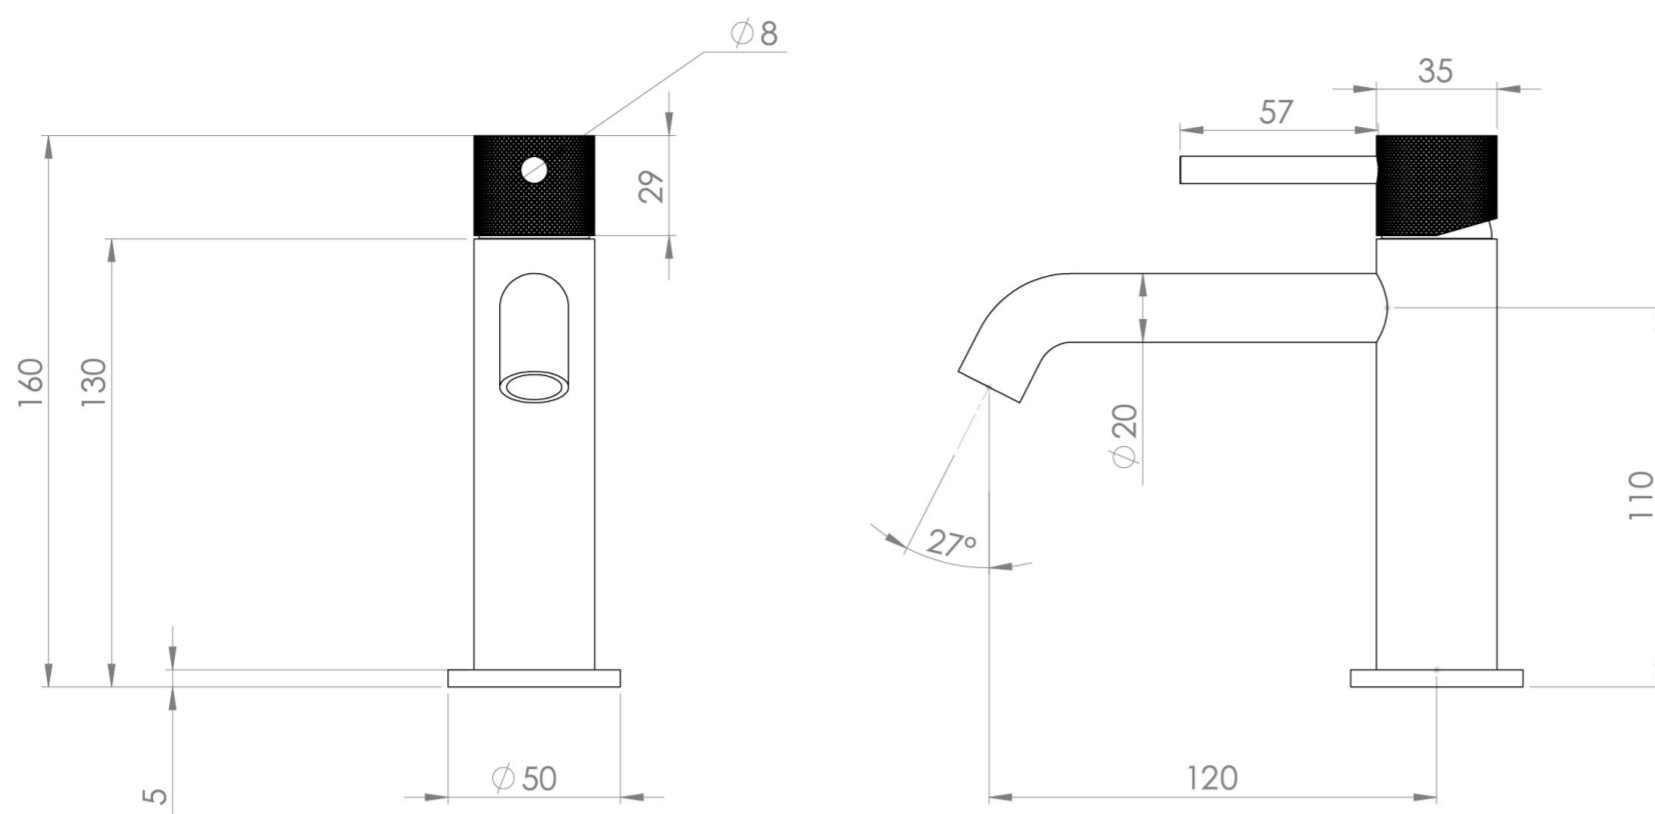

TECHNICAL DRAWING

FLOW RATE

- 1 Bar - Flowrate: 3.82 l/min
- 2 Bar - Flowrate: 5.04 l/min
- 3 Bar - Flowrate: 4.64 l/min
- 5 Bar - Flowrate: 4.57 l/min

Saneux reserves the right to alter the specifications and product range without prior notice. Dimensions are given as a guide only. Dimensions should not be used for surrounding furniture, fixtures and fittings until the product is on site.

<https://saneux.com/products/cos-basin-mixer-kit-w-knurled-handle-brushed-bronze-pvd>