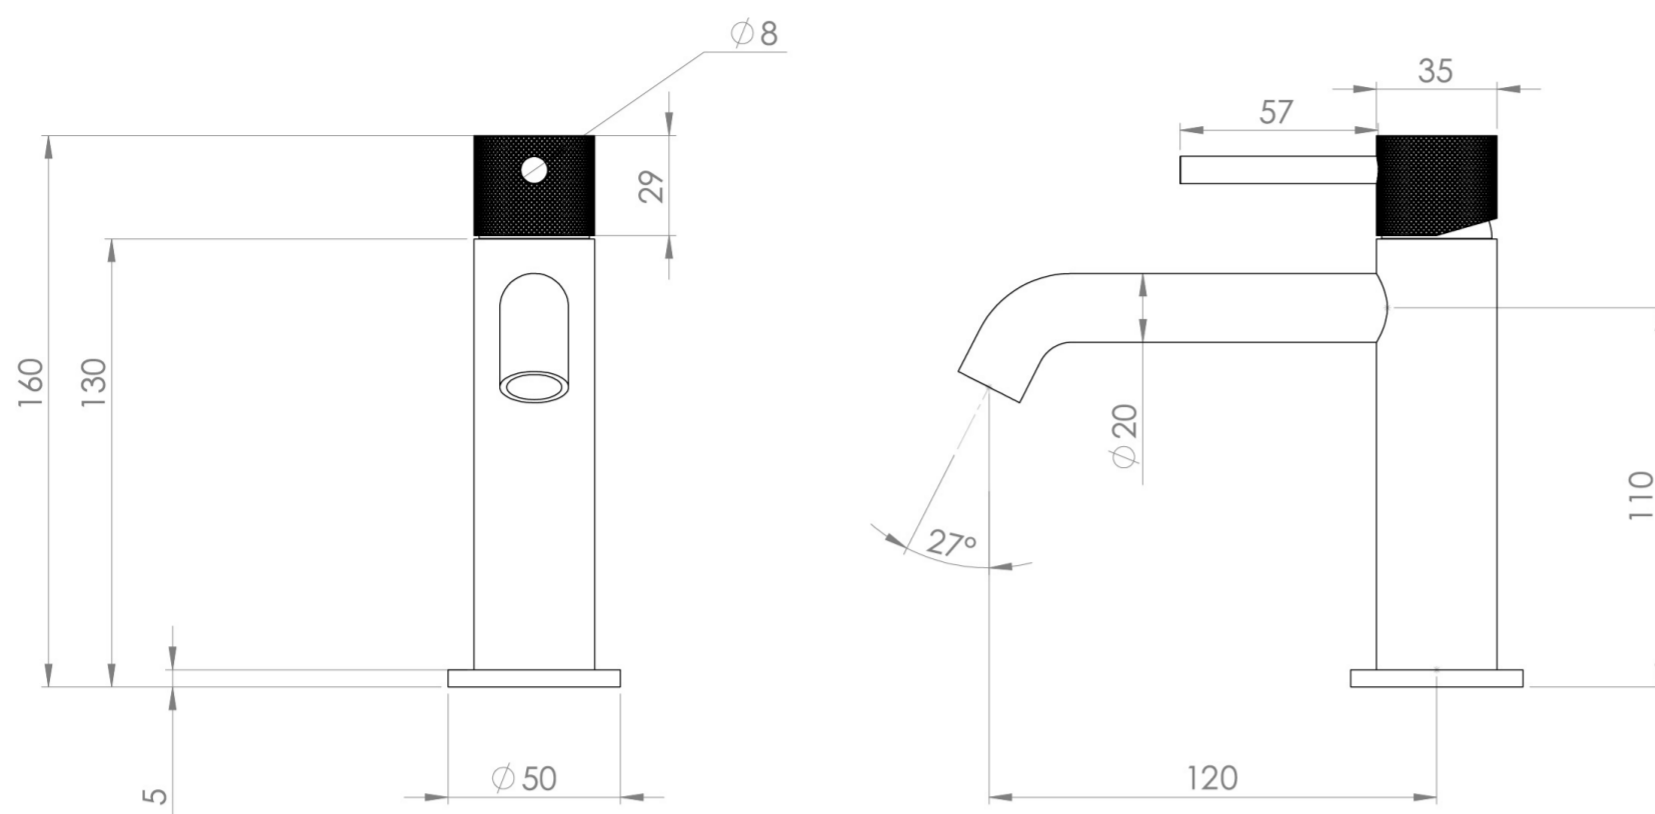

COS BASIN MIXER KIT - W/ KNURLED HANDLE - BRUSHED BRONZE (PVD)

Product Code: CO301.KBR

PRODUCT INFORMATION

Height:	160mm
Width:	50mm
Depth:	148mm
Finish:	Brushed Bronze (PVD)
Product Type:	Deck Mounted Basin Mixer Tap
Material	Brass
Waste	Not included, purchase separately
Guarantee	5 years
Spout Projection (mm)	130

TECHNICAL DRAWING

FLOW RATE

- 1 Bar - Flowrate: 3.82 l/min
- 2 Bar - Flowrate: 5.04 l/min
- 3 Bar - Flowrate: 4.64 l/min
- 5 Bar - Flowrate: 4.57 l/min

Saneux reserves the right to alter the specifications and product range without prior notice. Dimensions are given as a guide only. Dimensions should not be used for surrounding furniture, fixtures and fittings until the product is on site.