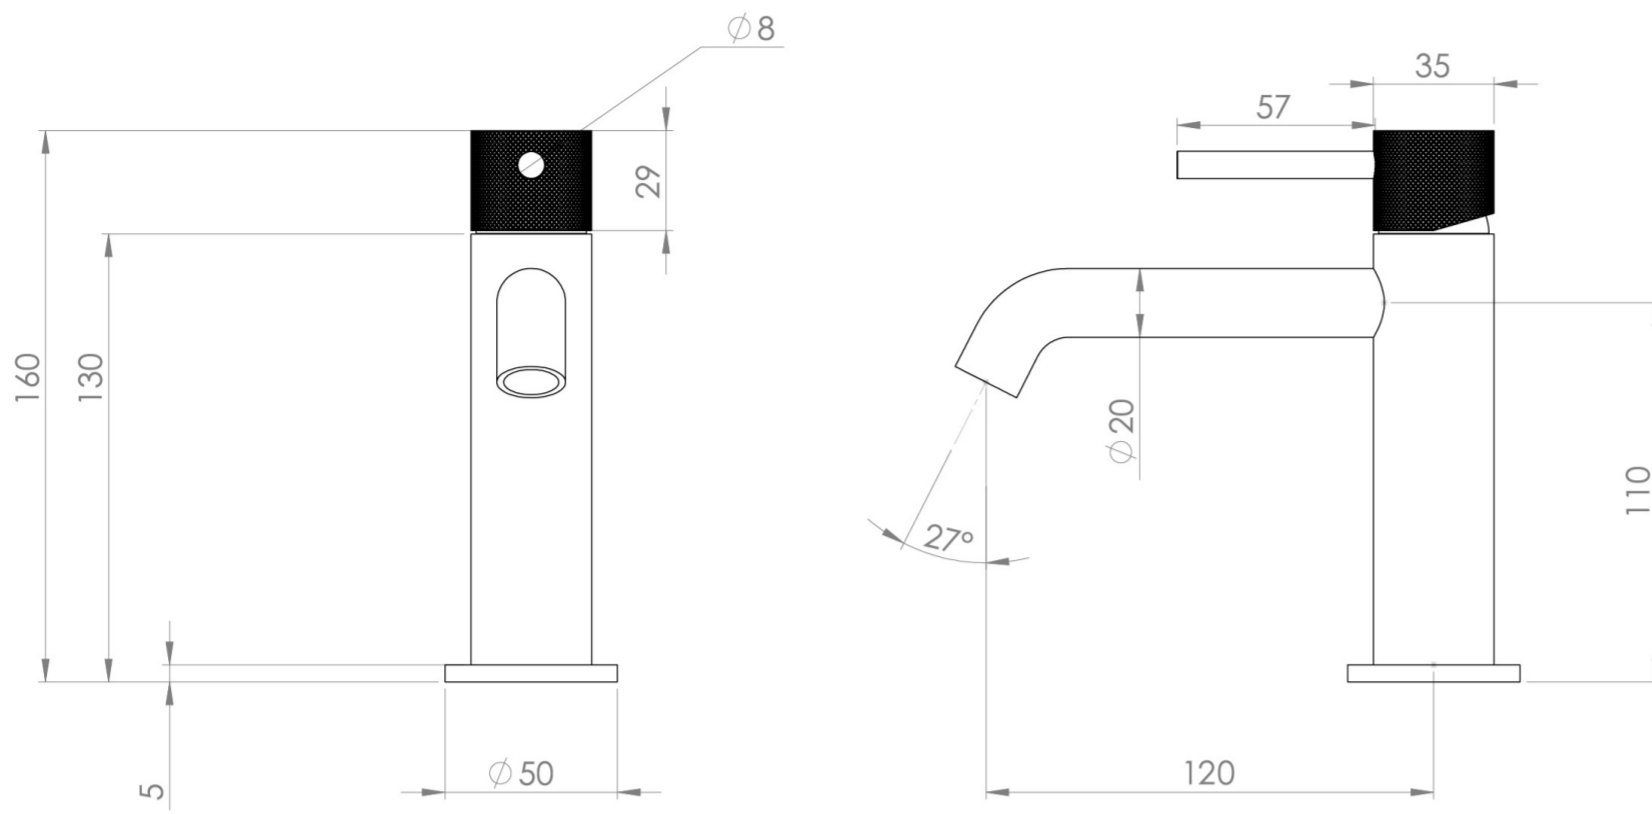

COS BASIN MIXER KIT - W/ KNURLED HANDLE - BRUSHED BRONZE (PVD)

Product Code: CO301.KBR

PRODUCT INFORMATION

Height:	160mm
Width:	50mm
Depth:	148mm
Finish:	Brushed Bronze (PVD)
Product Type:	Deck Mounted Basin Mixer Tap
Material	Brass
Waste	Not included, purchase separately
Guarantee	5 years
Spout Projection (mm)	130

TECHNICAL DRAWING

FLOW RATE

- 1 Bar - Flowrate: 3.82 l/min
- 2 Bar - Flowrate: 5.04 l/min
- 3 Bar - Flowrate: 4.64 l/min
- 5 Bar - Flowrate: 4.57 l/min

Saneux reserves the right to alter the specifications and product range without prior notice. Dimensions are given as a guide only. Dimensions should not be used for surrounding furniture, fixtures and fittings until the product is on site.