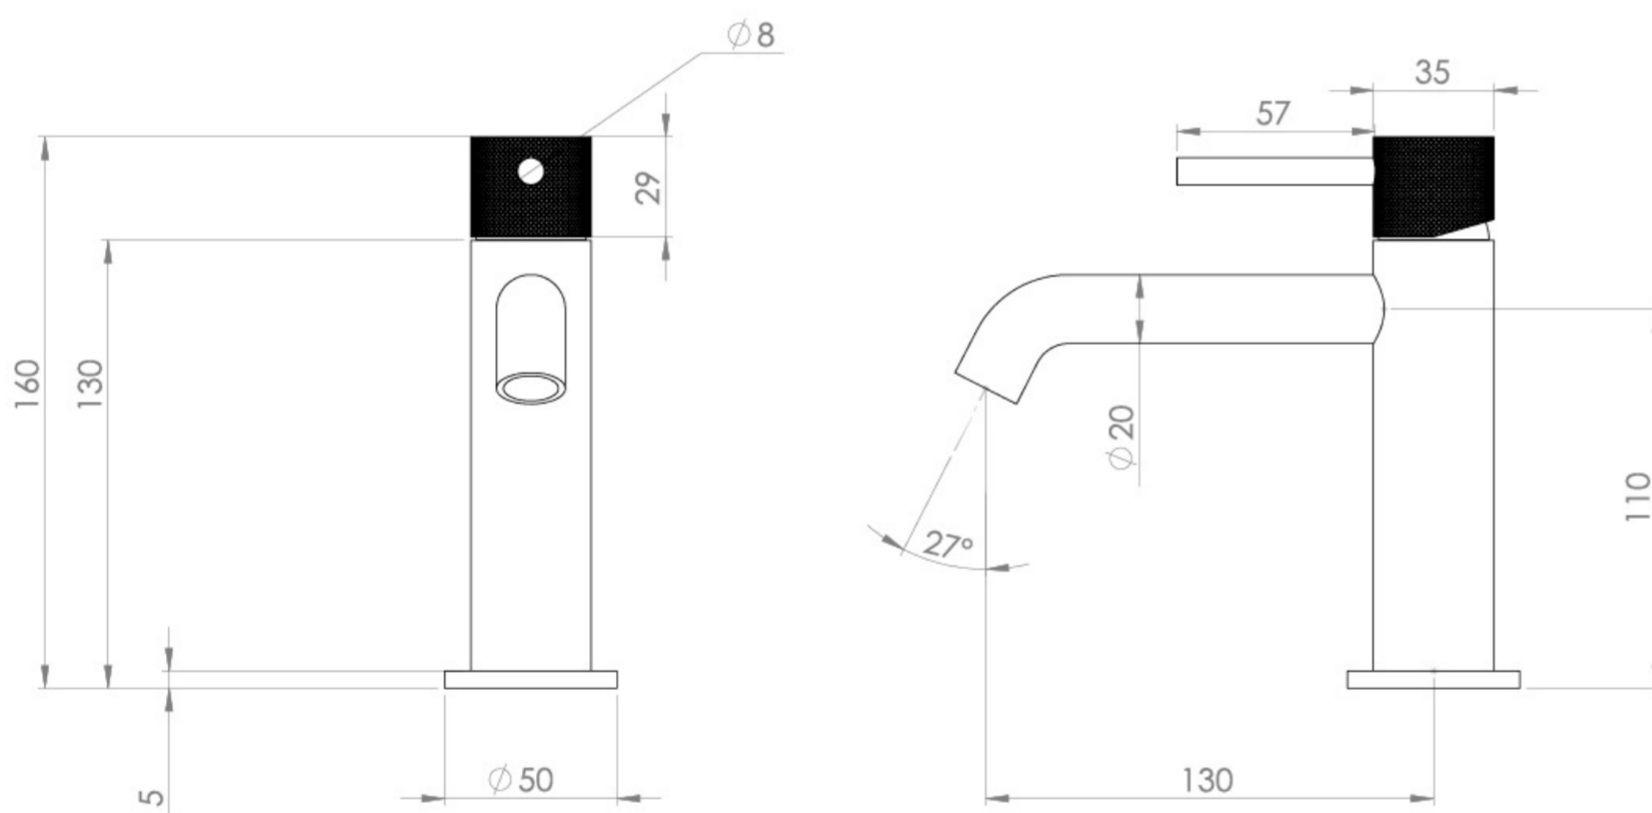

COS BASIN MIXER KIT - W/ KNURLED HANDLE - SATIN BLACK (PVD)

PRODUCT INFORMATION

Finish:	Satin Black (PVD)
Material	Brass
Waste	Not included, purchase separately
Guarantee	5 years
Spout Projection (mm)	130

Product Code: CO301.KSB

TECHNICAL DRAWING

Saneux reserves the right to alter the specifications and product range without prior notice. Dimensions are given as a guide only. Dimensions should not be used for surrounding furniture, fixtures and fittings until the product is on site.