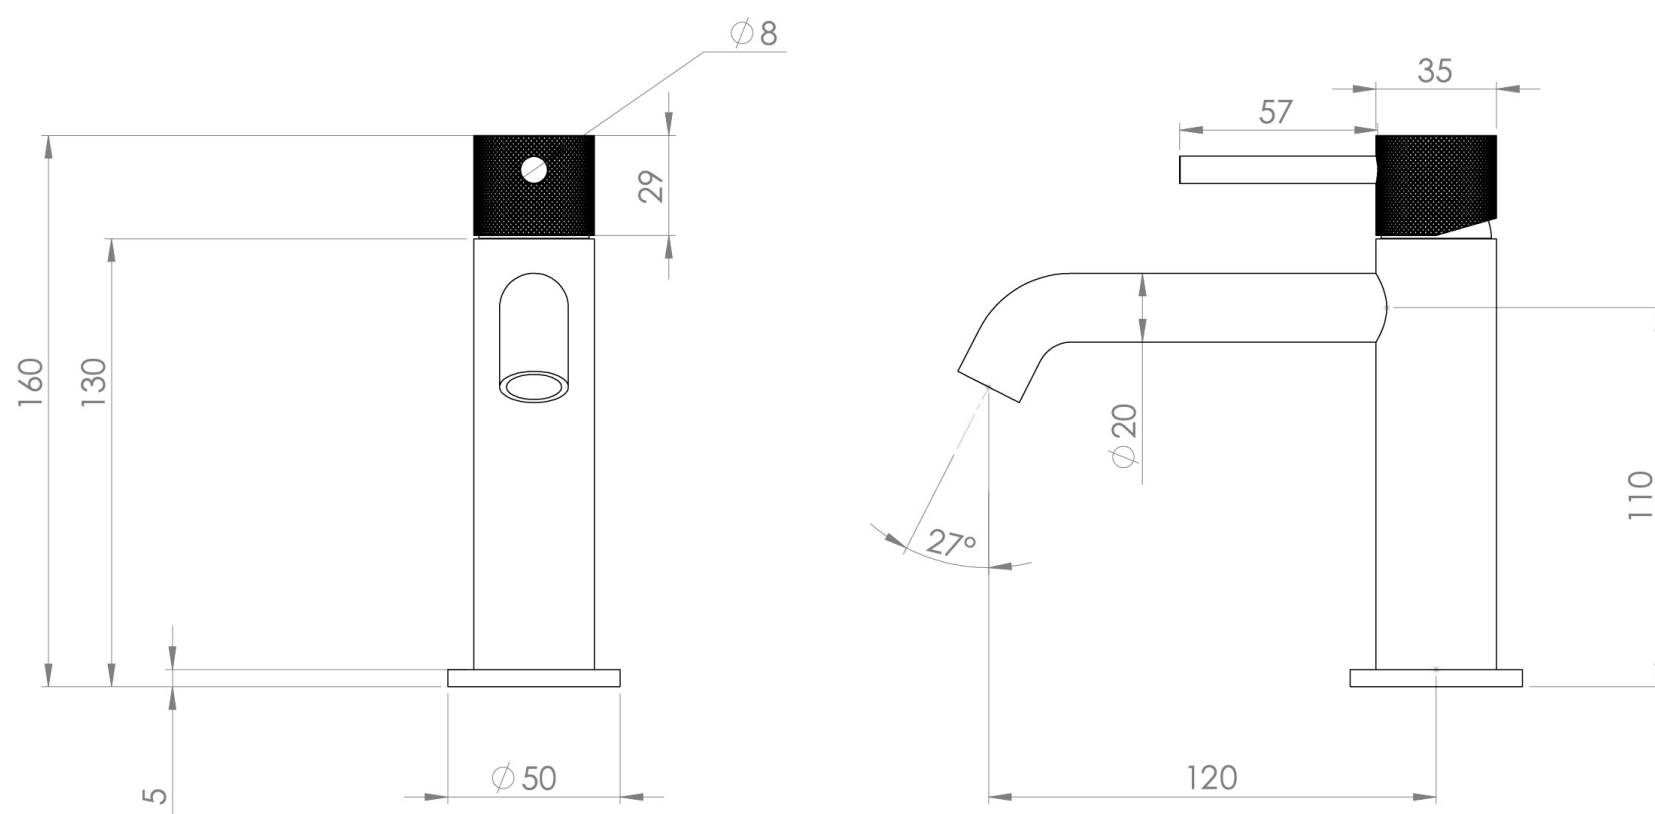

TECHNICAL DRAWING

FLOW RATE

- 1 Bar - Flowrate: 3.82 l/min
- 2 Bar - Flowrate: 5.04 l/min
- 3 Bar - Flowrate: 4.64 l/min
- 5 Bar - Flowrate: 4.57 l/min

Saneux reserves the right to alter the specifications and product range without prior notice. Dimensions are given as a guide only. Dimensions should not be used for surrounding furniture, fixtures and fittings until the product is on site.

<https://saneux.com/products/cos-basin-mixer-kit-w-knurled-handle-brushed-brass-pvd>