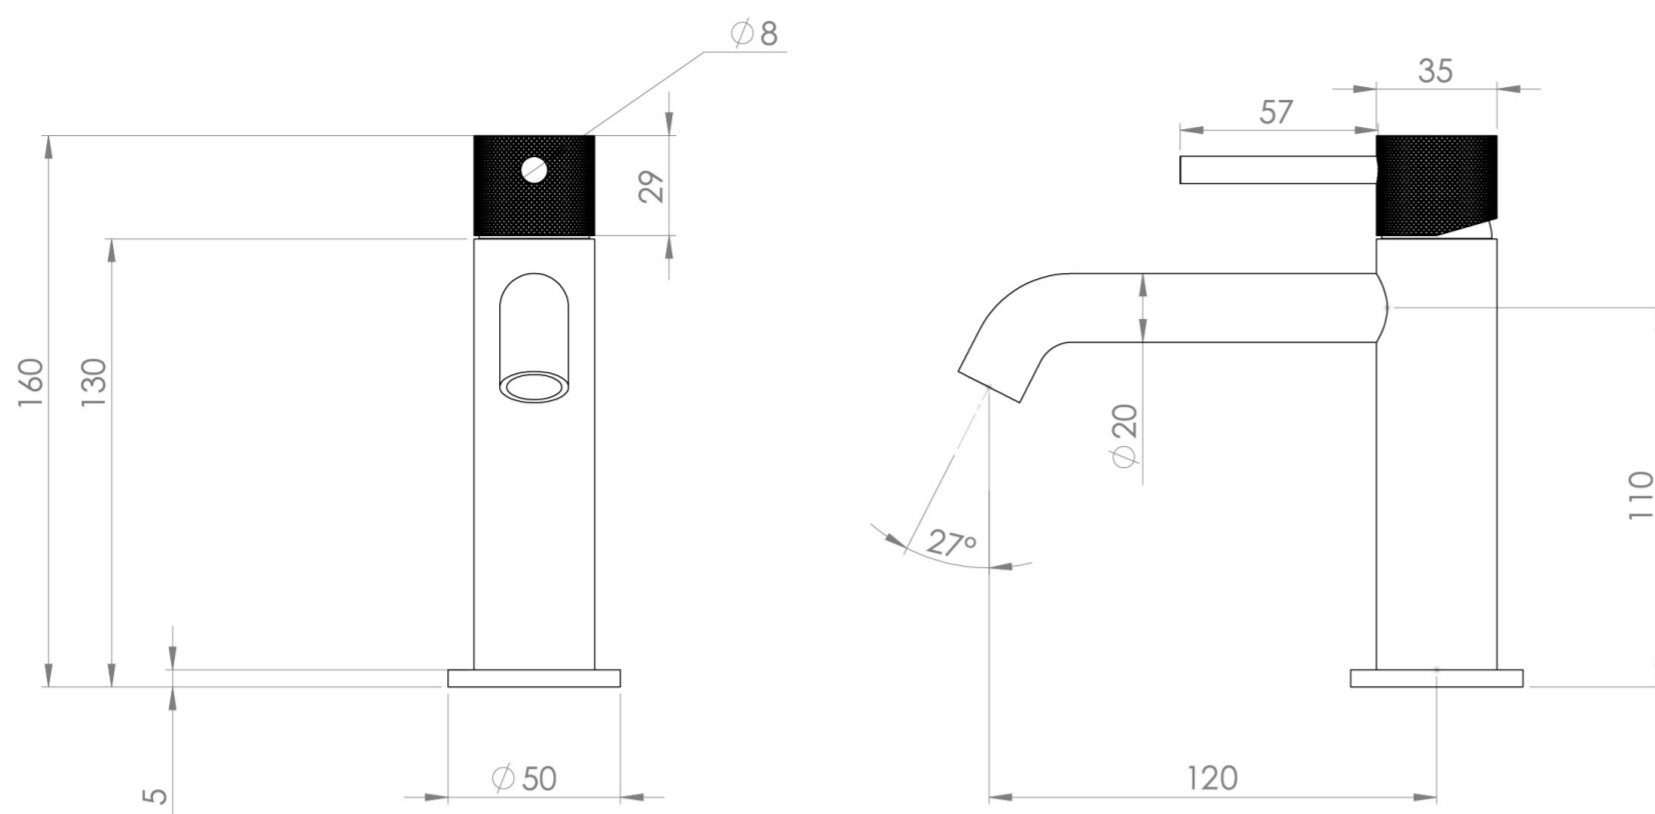

COS BASIN MIXER KIT - W/ KNURLED HANDLE - BRUSHED BRASS (PVD)

Product Code: CO301.KBB

PRODUCT INFORMATION

Height:	160mm
Width:	50mm
Depth:	148mm
Finish:	Brushed Brass (PVD)
Product Type:	Deck Mounted Basin Mixer Tap, Single Lever Basin Mixer
Material	Brass
Waste	Not included, purchase separately
Guarantee	5 years
Spout Projection (mm)	130

TECHNICAL DRAWING

FLOW RATE

- 1 Bar - Flowrate: 3.82 l/min
- 2 Bar - Flowrate: 5.04 l/min
- 3 Bar - Flowrate: 4.64 l/min
- 5 Bar - Flowrate: 4.57 l/min

Saneux reserves the right to alter the specifications and product range without prior notice. Dimensions are given as a guide only. Dimensions should not be used for surrounding furniture, fixtures and fittings until the product is on site.