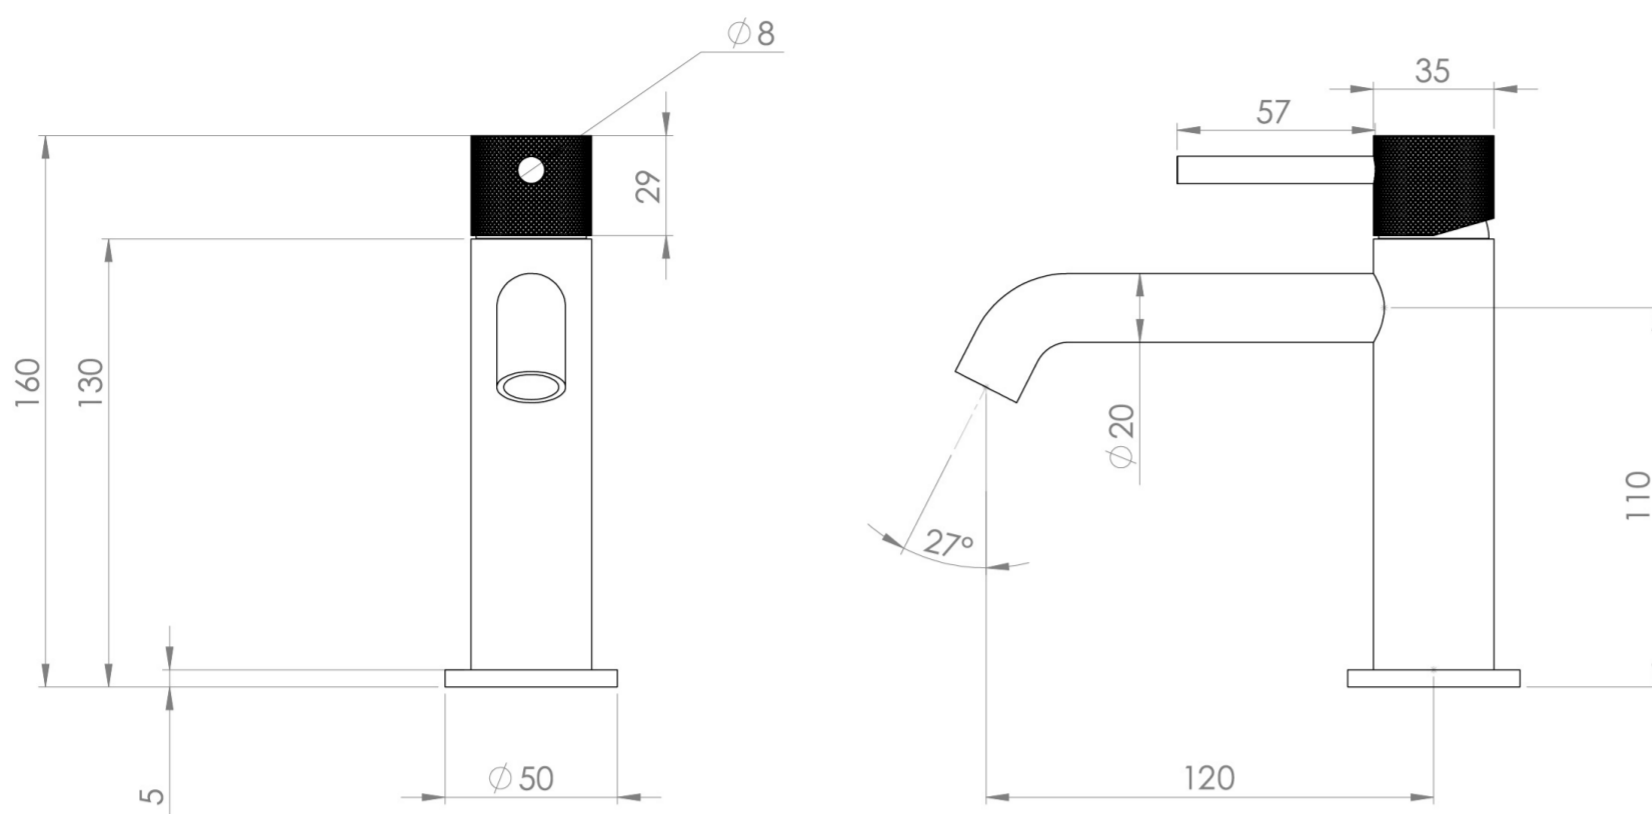

COS BASIN MIXER KIT - W/ KNURLED HANDLE - BRUSHED BRASS (PVD)

Product Code: CO301.KBB

PRODUCT INFORMATION

Height:	160mm
Width:	50mm
Depth:	148mm
Finish:	Brushed Brass (PVD)
Product Type:	Deck Mounted Basin Mixer Tap
Material	Brass
Waste	Not included, purchase separately
Guarantee	5 years
Spout Projection (mm)	130

TECHNICAL DRAWING

FLOW RATE

- 1 Bar - Flowrate: 3.82 l/min
- 2 Bar - Flowrate: 5.04 l/min
- 3 Bar - Flowrate: 4.64 l/min
- 5 Bar - Flowrate: 4.57 l/min

Saneux reserves the right to alter the specifications and product range without prior notice. Dimensions are given as a guide only. Dimensions should not be used for surrounding furniture, fixtures and fittings until the product is on site.