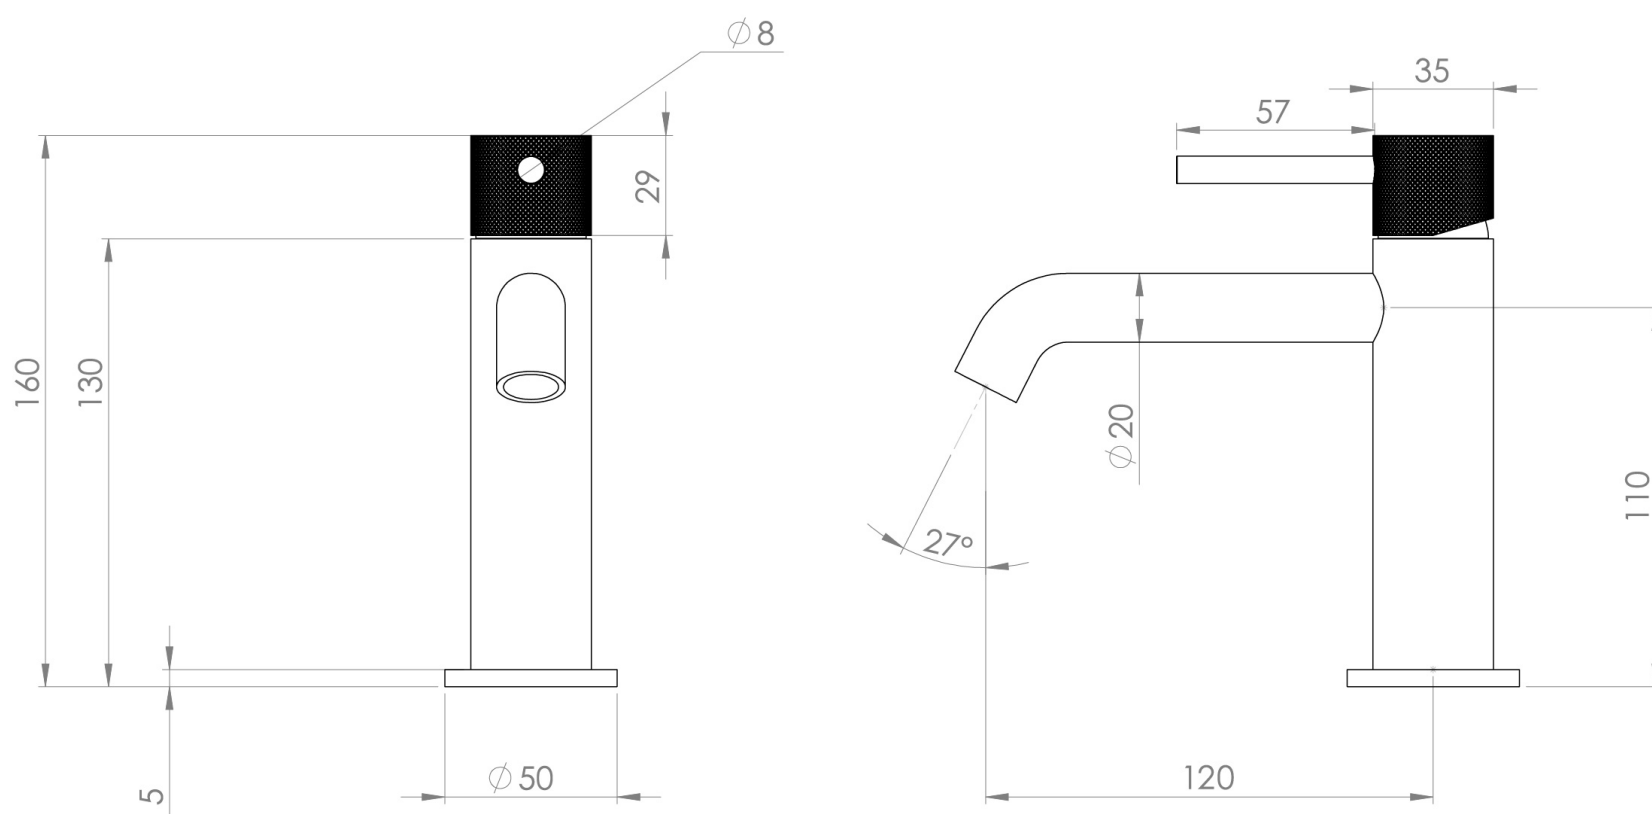

COS BASIN MIXER KIT - W/ KNURLED HANDLE - BRUSHED BRASS (PVD)

Product Code: CO301.KBB

PRODUCT INFORMATION

Height:	160mm
Width:	50mm
Depth:	148mm
Finish:	Brushed Brass (PVD)
Product Type:	Deck Mounted Basin Mixer Tap
Material	Brass
Waste	Not included, purchase separately
Guarantee	5 years
Spout Projection (mm)	130

TECHNICAL DRAWING

FLOW RATE

- 1 Bar - Flowrate: 3.82 l/min
- 2 Bar - Flowrate: 5.04 l/min
- 3 Bar - Flowrate: 4.64 l/min
- 5 Bar - Flowrate: 4.57 l/min

Saneux reserves the right to alter the specifications and product range without prior notice. Dimensions are given as a guide only. Dimensions should not be used for surrounding furniture, fixtures and fittings until the product is on site.