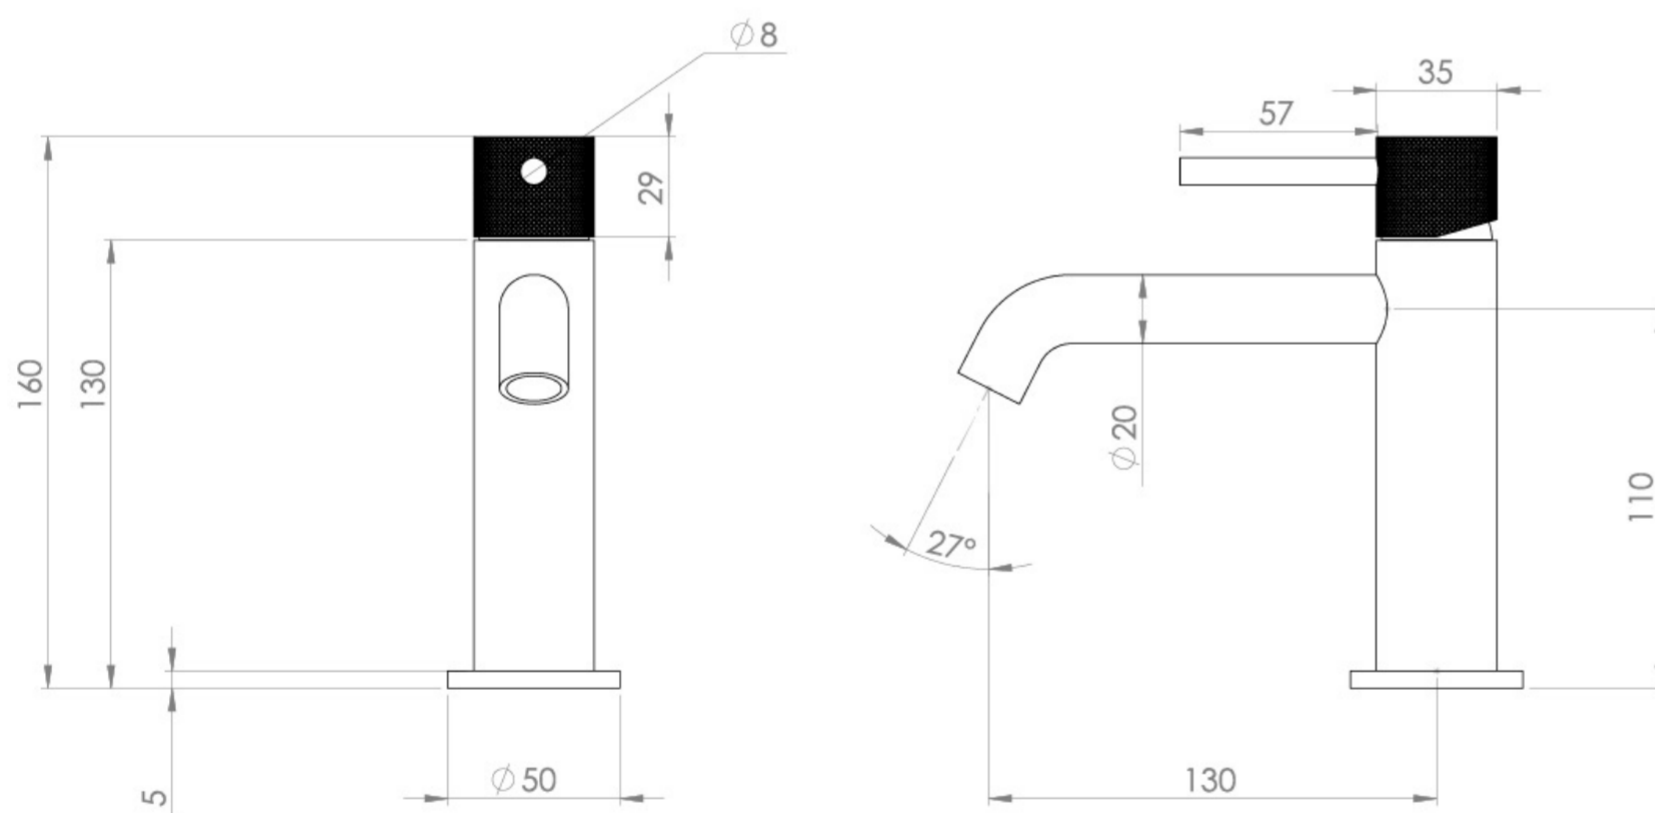

COS BASIN MIXER KIT - W/ KNURLED HANDLE - CHROME

PRODUCT INFORMATION

Finish:	Chrome
Material	Brass
Waste	Not included, purchase separately
Guarantee	5 years
Spout Projection (mm)	130

Product Code: CO301.K

TECHNICAL DRAWING

Saneux reserves the right to alter the specifications and product range without prior notice. Dimensions are given as a guide only. Dimensions should not be used for surrounding furniture, fixtures and fittings until the product is on site.