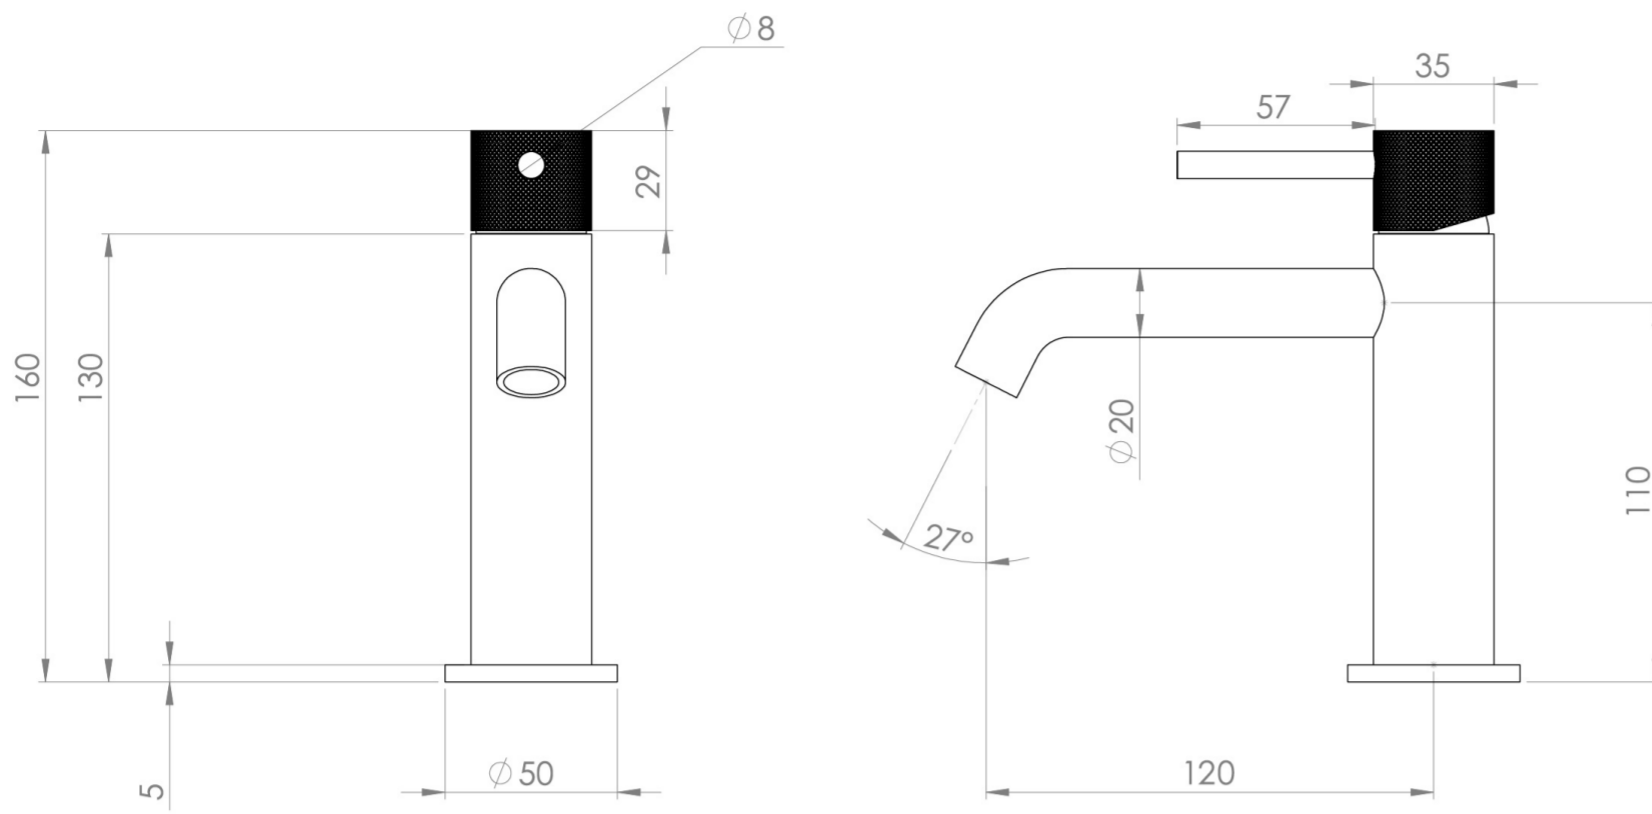

TECHNICAL DRAWING

FLOW RATE

- 1 Bar - Flowrate: 3.82 l/min
- 2 Bar - Flowrate: 5.04 l/min
- 3 Bar - Flowrate: 4.64 l/min
- 5 Bar - Flowrate: 4.57 l/min

Saneux reserves the right to alter the specifications and product range without prior notice. Dimensions are given as a guide only. Dimensions should not be used for surrounding furniture, fixtures and fittings until the product is on site.

<https://saneux.com/products/cos-basin-mixer-kit-w-knurled-handle-chrome>