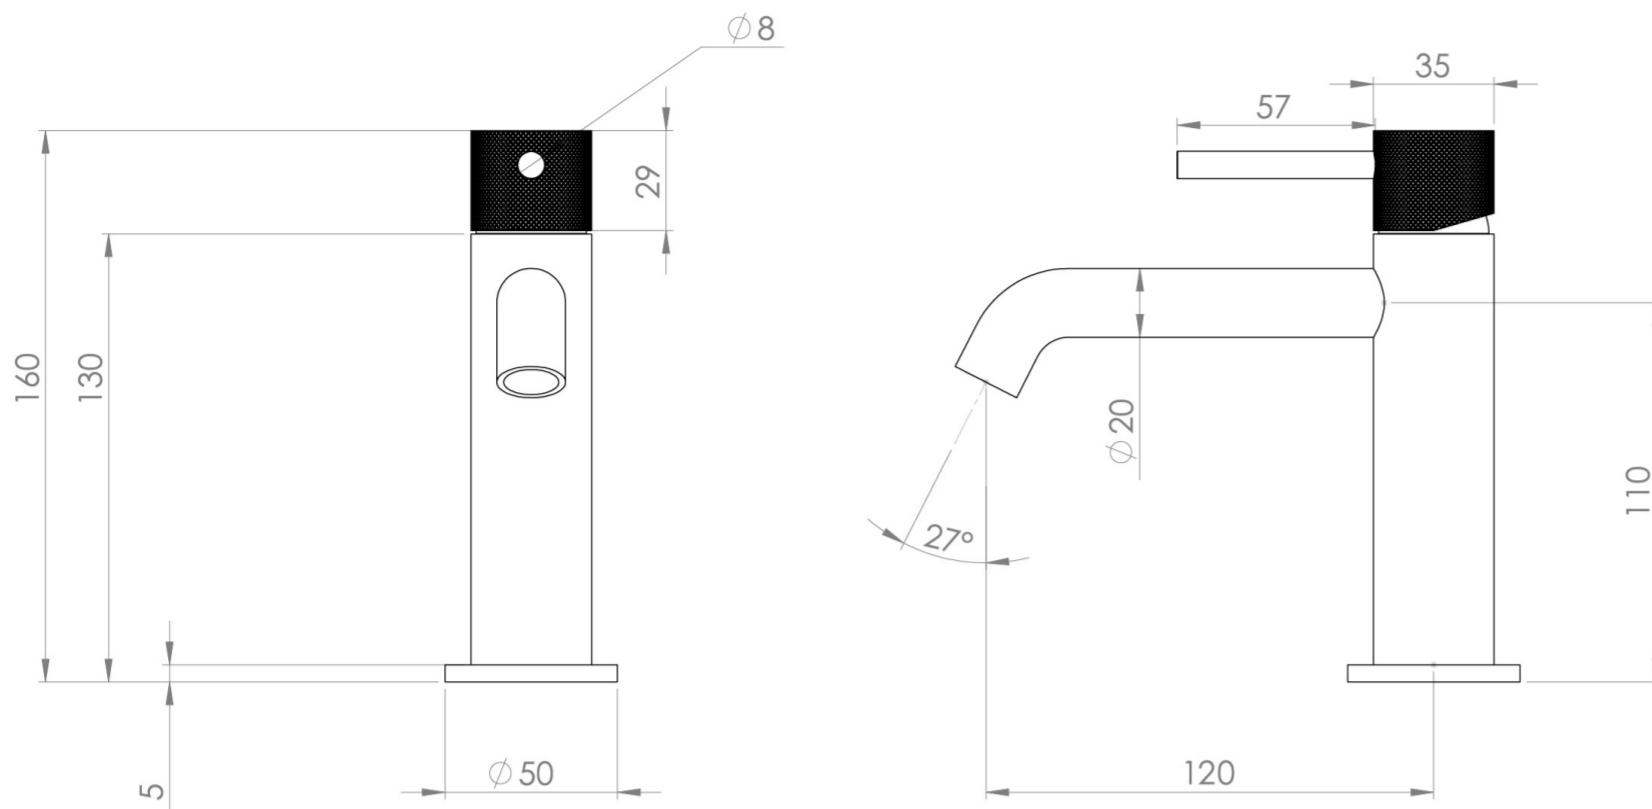

TECHNICAL DRAWING

FLOW RATE

- 1 Bar - Flowrate: 3.82 l/min
- 2 Bar - Flowrate: 5.04 l/min
- 3 Bar - Flowrate: 4.64 l/min
- 5 Bar - Flowrate: 4.57 l/min

Saneux reserves the right to alter the specifications and product range without prior notice. Dimensions are given as a guide only. Dimensions should not be used for surrounding furniture, fixtures and fittings until the product is on site.

<https://saneux.com/products/cos-basin-mixer-kit-w-knurled-handle-chrome>