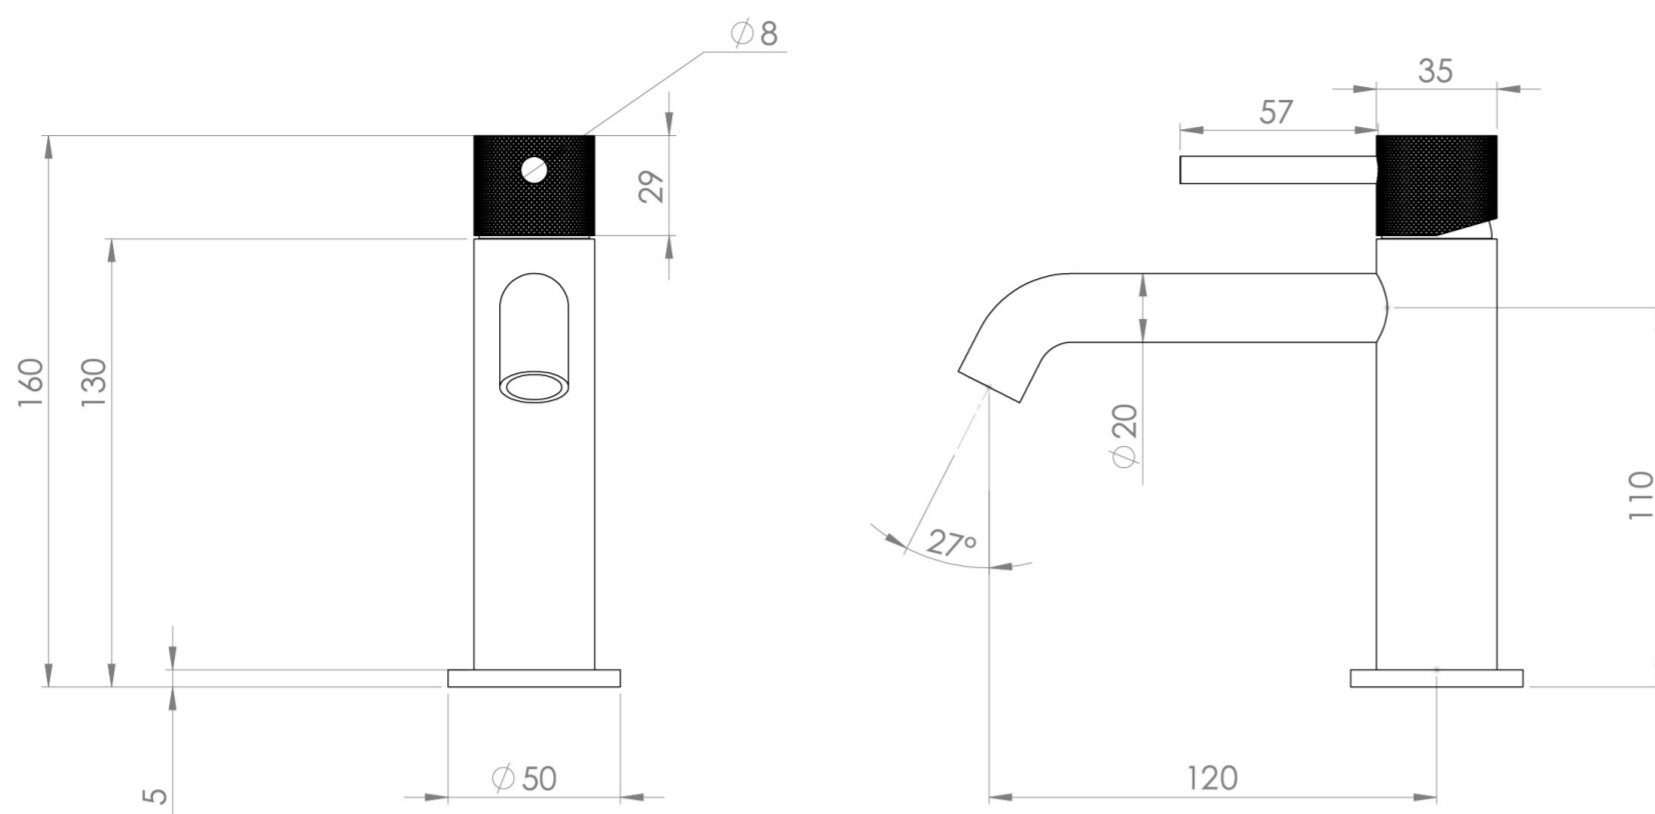

TECHNICAL DRAWING

FLOW RATE

- 1 Bar - Flowrate: 3.82 l/min
- 2 Bar - Flowrate: 5.04 l/min
- 3 Bar - Flowrate: 4.64 l/min
- 5 Bar - Flowrate: 4.57 l/min

Saneux reserves the right to alter the specifications and product range without prior notice. Dimensions are given as a guide only. Dimensions should not be used for surrounding furniture, fixtures and fittings until the product is on site.

<https://saneux.com/products/cos-basin-mixer-kit-w-knurled-handle-chrome>