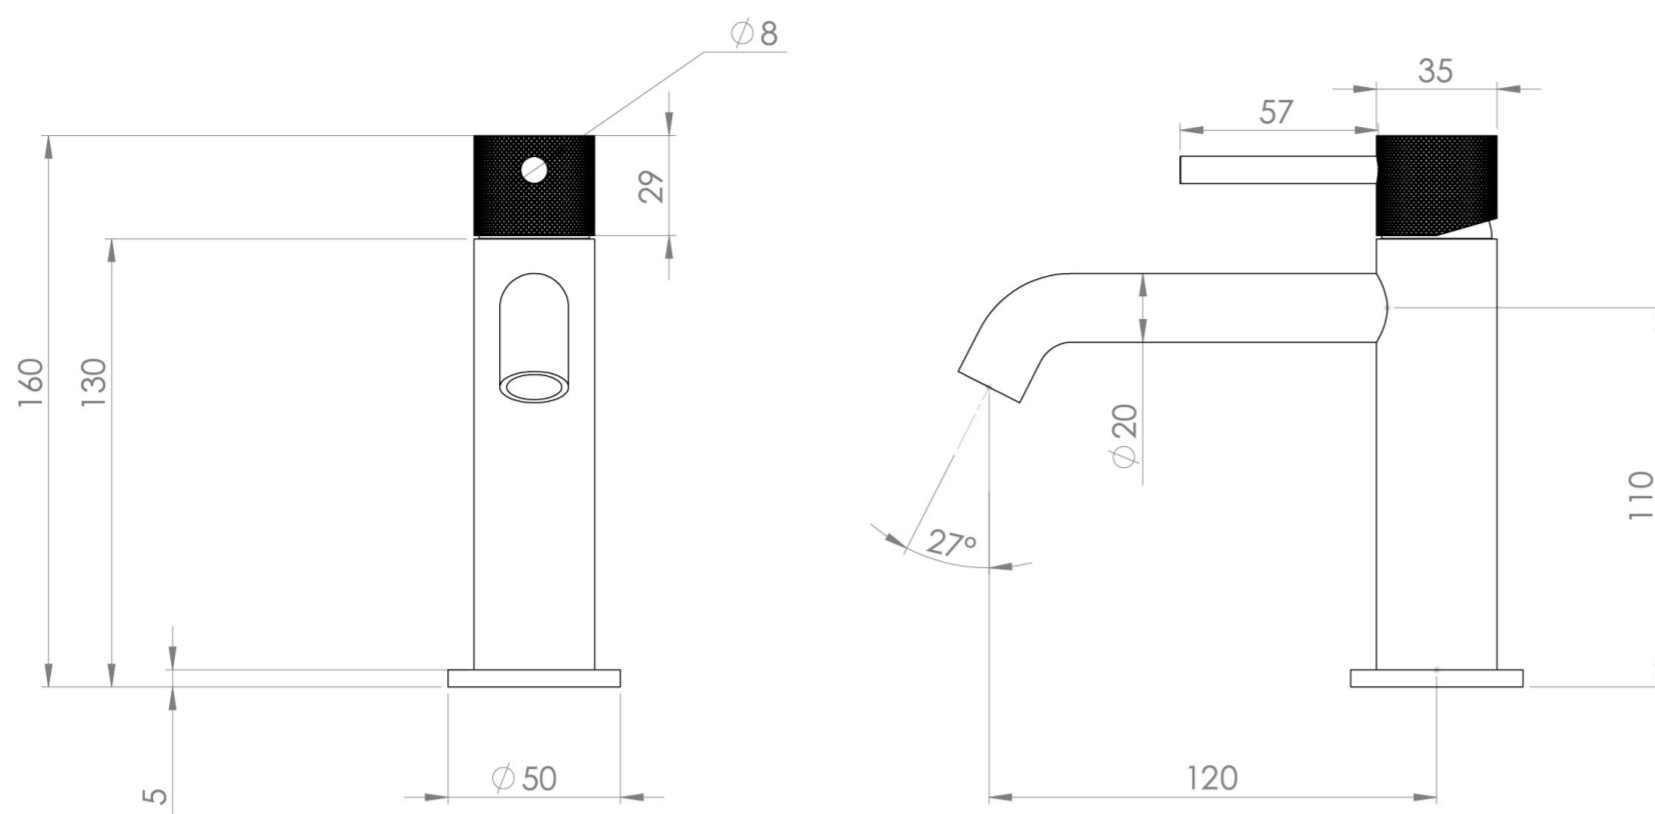

COS BASIN MIXER KIT - W/ KNURLED HANDLE - CHROME

Product Code: CO301.K

PRODUCT INFORMATION

Height:	160mm
Width:	50mm
Depth:	148mm
Finish:	Chrome
Product Type:	Deck Mounted Basin Mixer Tap
Material	Brass
Waste	Not included, purchase separately
Guarantee	5 years
Spout Projection (mm)	130

TECHNICAL DRAWING

FLOW RATE

- 1 Bar - Flowrate: 3.82 l/min
- 2 Bar - Flowrate: 5.04 l/min
- 3 Bar - Flowrate: 4.64 l/min
- 5 Bar - Flowrate: 4.57 l/min

Saneux reserves the right to alter the specifications and product range without prior notice. Dimensions are given as a guide only. Dimensions should not be used for surrounding furniture, fixtures and fittings until the product is on site.