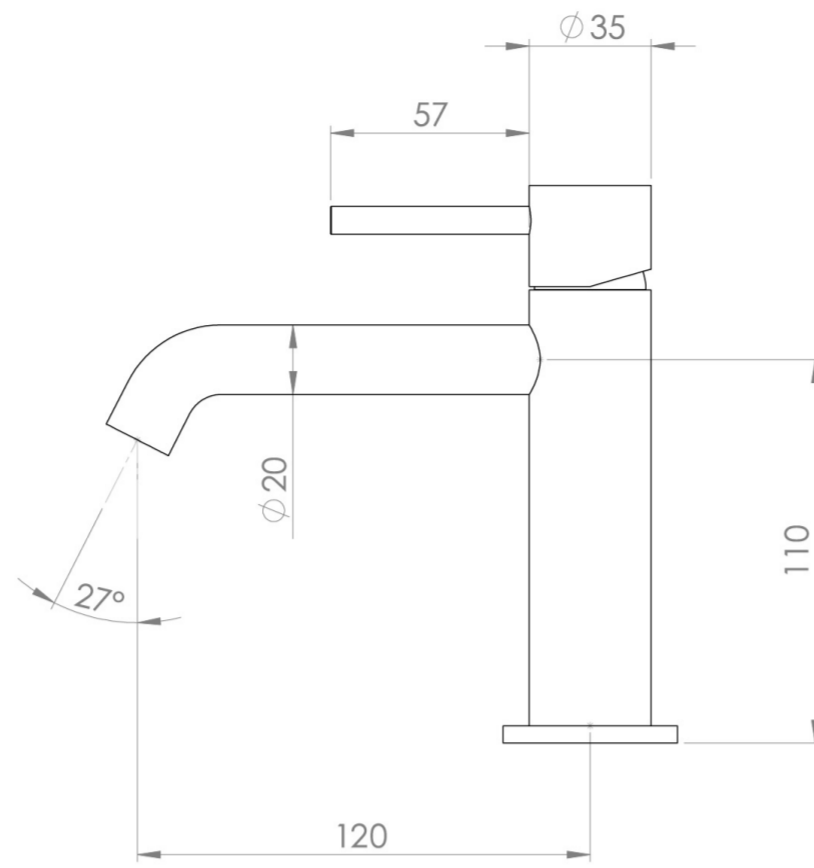

COS BASIN MIXER KIT - W/ CLASSIC HANDLE - BRUSHED BRONZE (PVD)

Product Code: CO301.BR

PRODUCT INFORMATION

Height:	160mm
Width:	50mm
Depth:	148mm
Finish:	Brushed Bronze (PVD)
Product Type:	Deck Mounted Basin Mixer Tap
Material	Brass
Waste	Not included, purchase separately
Guarantee	5 years
Spout Projection (mm)	130

DESCRIPTION

The new Cos basin mixer collection showcases a sleek, streamlined body with an intricately designed spout. It offers three distinct handle options—Classic, Knurled, and Fluted—each available in five stunning finishes: Chrome, Brushed Brass, Brushed Bronze, Brushed Nickel, and Satin Black.

TECHNICAL DRAWING

FLOW RATE

- 1 Bar - Flowrate: 3.82 l/min
- 2 Bar - Flowrate: 5.04 l/min
- 3 Bar - Flowrate: 4.64 l/min
- 5 Bar - Flowrate: 4.57 l/min

Saneux reserves the right to alter the specifications and product range without prior notice. Dimensions are given as a guide only. Dimensions should not be used for surrounding furniture, fixtures and fittings until the product is on site.