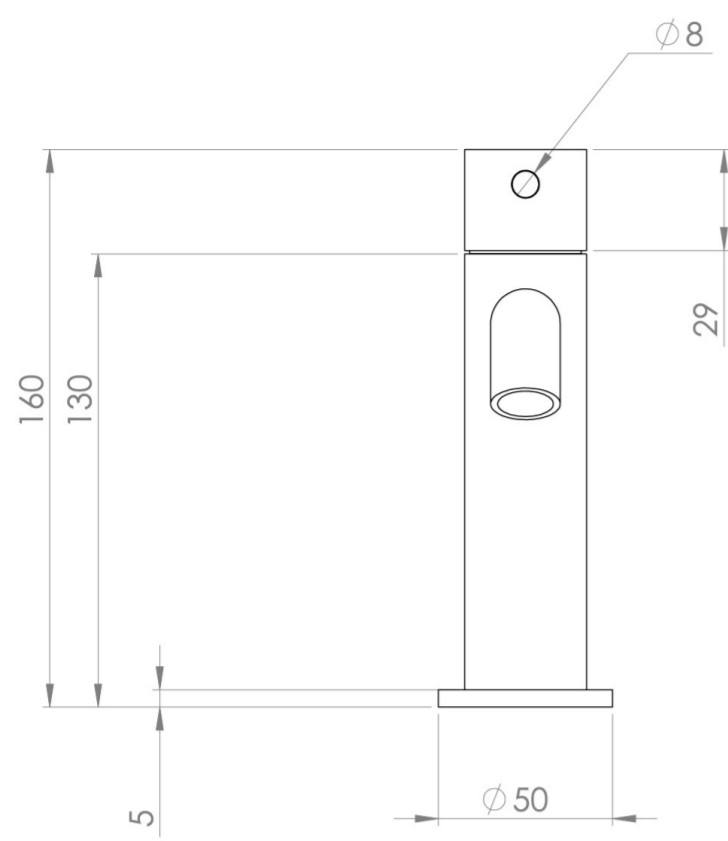

COS BASIN MIXER KIT - W/ CLASSIC HANDLE - BRUSHED BRONZE (PVD)

Product Code: CO301.BR

PRODUCT INFORMATION

Height:	160mm
Width:	50mm
Depth:	148mm
Finish:	Brushed Bronze (PVD)
Product Type:	Deck Mounted Basin Mixer Tap, Single Lever Basin Mixer
Material	Brass
Waste	Not included, purchase separately
Guarantee	5 years
Spout Projection (mm)	130

TECHNICAL DRAWING

FLOW RATE

- 1 Bar - Flowrate: 3.82 l/min
- 2 Bar - Flowrate: 5.04 l/min
- 3 Bar - Flowrate: 4.64 l/min
- 5 Bar - Flowrate: 4.57 l/min

Saneux reserves the right to alter the specifications and product range without prior notice. Dimensions are given as a guide only. Dimensions should not be used for surrounding furniture, fixtures and fittings until the product is on site.