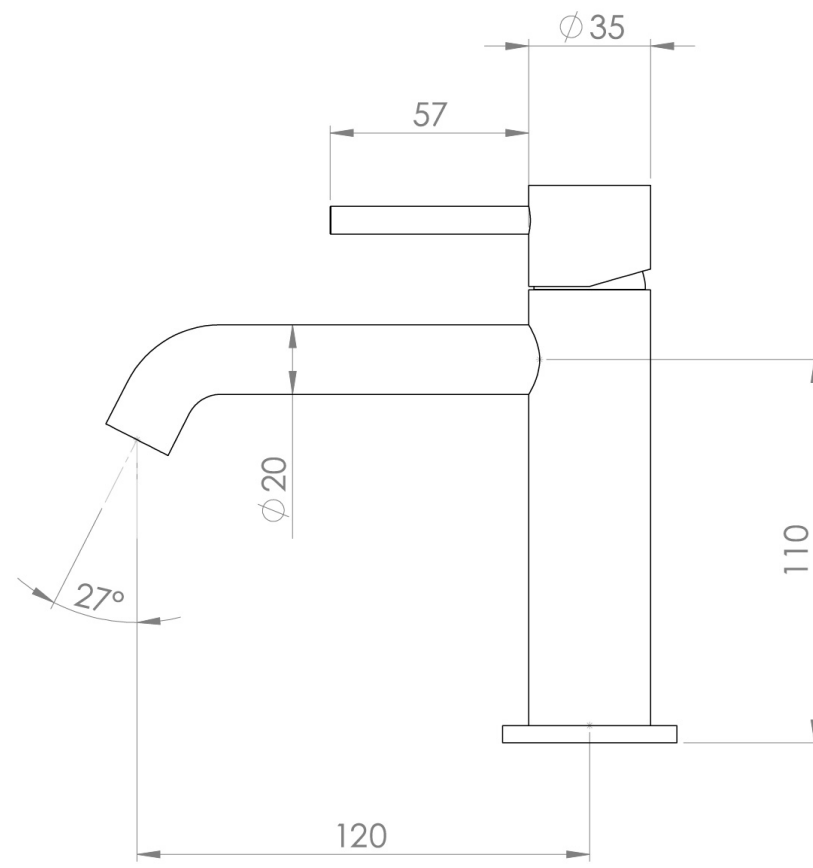

COS BASIN MIXER KIT - W/ CLASSIC HANDLE - BRUSHED BRONZE (PVD)

Product Code: CO301.BR

PRODUCT INFORMATION

Height:	160mm
Width:	50mm
Depth:	148mm
Finish:	Brushed Bronze (PVD)
Product Type:	Deck Mounted Basin Mixer Tap
Material	Brass
Waste	Not included, purchase separately
Guarantee	5 years
Spout Projection (mm)	130

DESCRIPTION

The new Cos basin mixer collection showcases a sleek, streamlined body with an intricately designed spout. It offers three distinct handle options—Classic, Knurled, and Fluted—each available in five stunning finishes: Chrome, Brushed Brass, Brushed Bronze, Brushed Nickel, and Satin Black.

TECHNICAL DRAWING

FLOW RATE

- 1 Bar - Flowrate: 3.82 l/min
- 2 Bar - Flowrate: 5.04 l/min
- 3 Bar - Flowrate: 4.64 l/min
- 5 Bar - Flowrate: 4.57 l/min

Saneux reserves the right to alter the specifications and product range without prior notice. Dimensions are given as a guide only. Dimensions should not be used for surrounding furniture, fixtures and fittings until the product is on site.