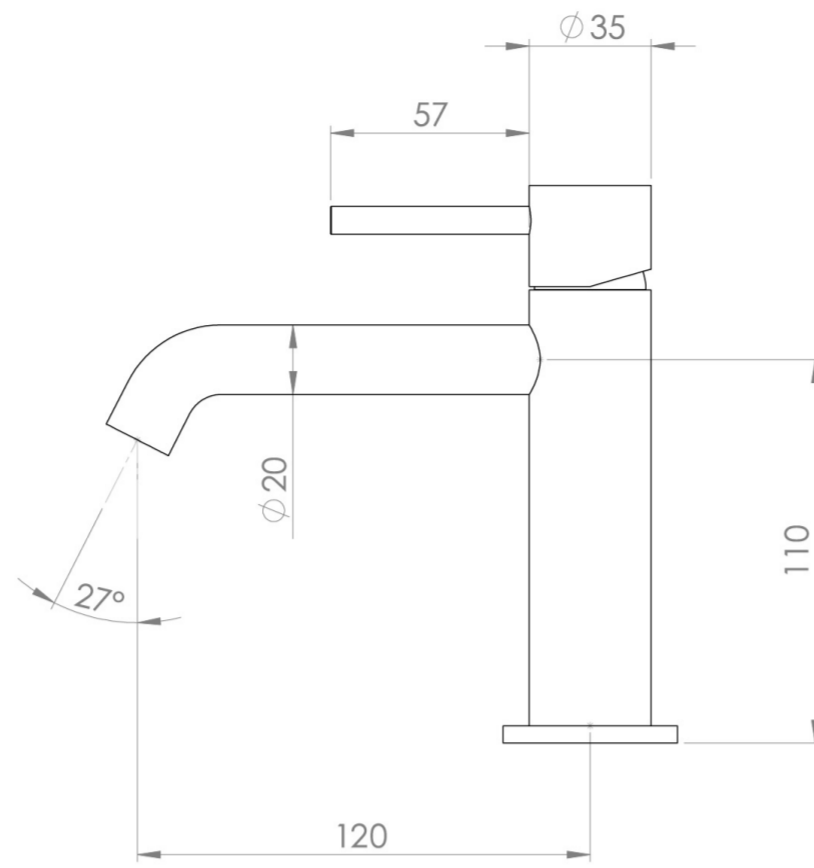

COS BASIN MIXER KIT - W/ CLASSIC HANDLE - BRUSHED BRONZE (PVD)

Product Code: CO301.BR

PRODUCT INFORMATION

Height:	160mm
Width:	50mm
Depth:	148mm
Finish:	Brushed Bronze (PVD)
Product Type:	Deck Mounted Basin Mixer Tap, Single Lever Basin Mixer
Material	Brass
Waste	Not included, purchase separately
Guarantee	5 years
Spout Projection (mm)	130

DESCRIPTION

The new Cos basin mixer collection showcases a sleek, streamlined body with an intricately designed spout. It offers three distinct handle options—Classic, Knurled, and Fluted—each available in five stunning finishes: Chrome, Brushed Brass, Brushed Bronze, Brushed Nickel, and Satin Black.

TECHNICAL DRAWING

FLOW RATE

- 1 Bar - Flowrate: 3.82 l/min
- 2 Bar - Flowrate: 5.04 l/min
- 3 Bar - Flowrate: 4.64 l/min
- 5 Bar - Flowrate: 4.57 l/min

Saneux reserves the right to alter the specifications and product range without prior notice. Dimensions are given as a guide only. Dimensions should not be used for surrounding furniture, fixtures and fittings until the product is on site.