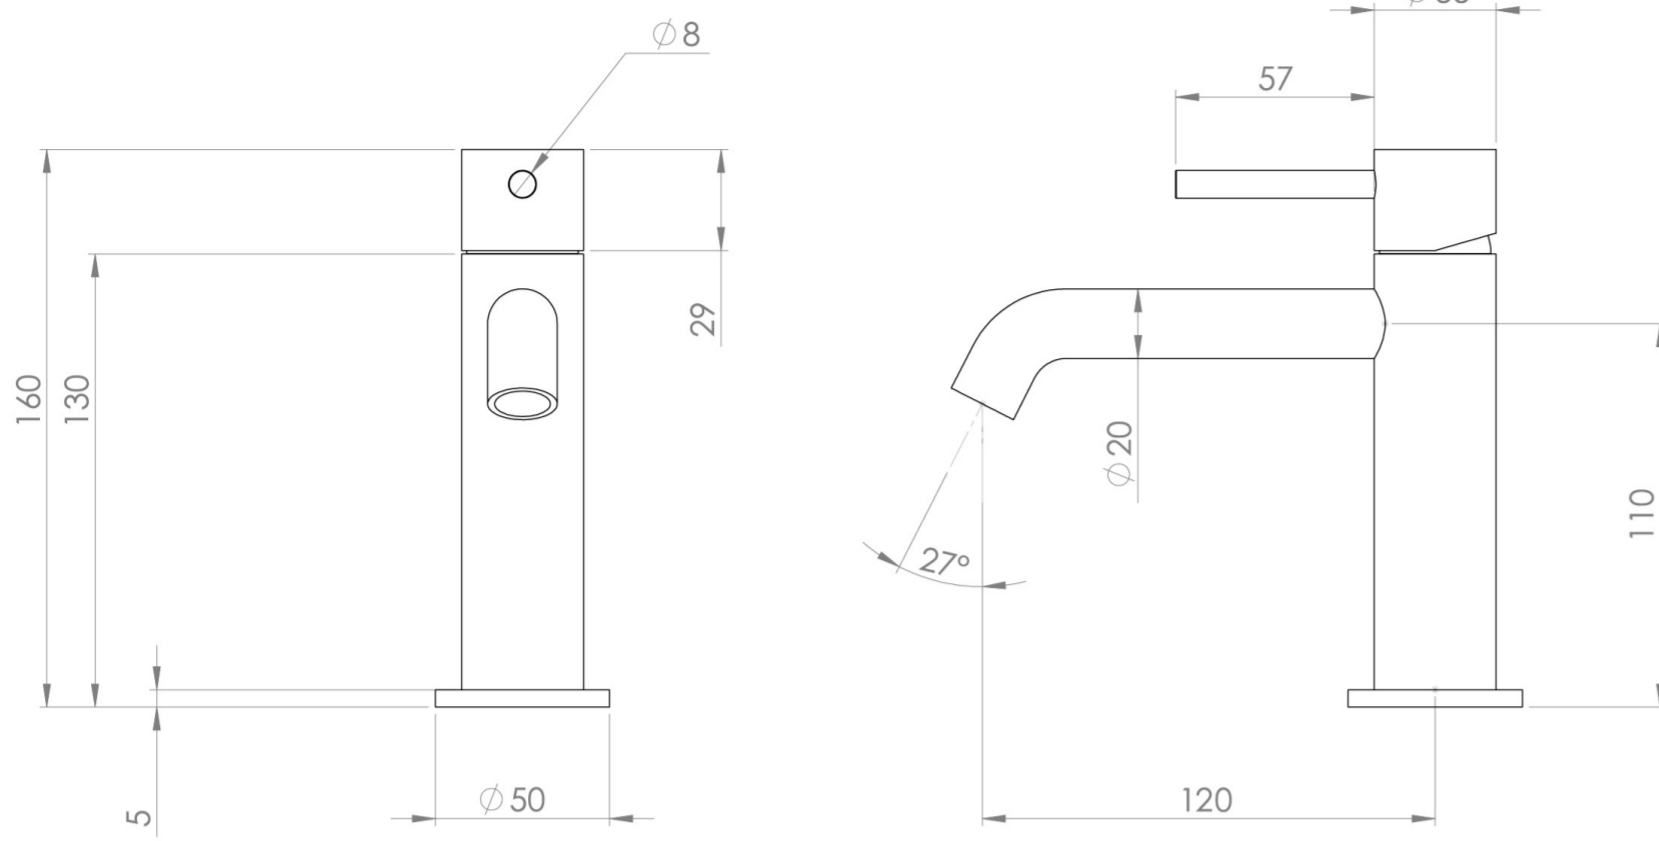

COS BASIN MIXER KIT - W/ CLASSIC HANDLE - BRUSHED BRONZE (PVD)

Product Code: CO301.BR

PRODUCT INFORMATION

Height:	160mm
Width:	50mm
Depth:	148mm
Finish:	Brushed Bronze (PVD)
Product Type:	Deck Mounted Basin Mixer Tap
Material	Brass
Waste	Not included, purchase separately
Guarantee	5 years
Spout Projection (mm)	130

TECHNICAL DRAWING

FLOW RATE

- 1 Bar - Flowrate: 3.82 l/min
- 2 Bar - Flowrate: 5.04 l/min
- 3 Bar - Flowrate: 4.64 l/min
- 5 Bar - Flowrate: 4.57 l/min

Saneux reserves the right to alter the specifications and product range without prior notice. Dimensions are given as a guide only. Dimensions should not be used for surrounding furniture, fixtures and fittings until the product is on site.