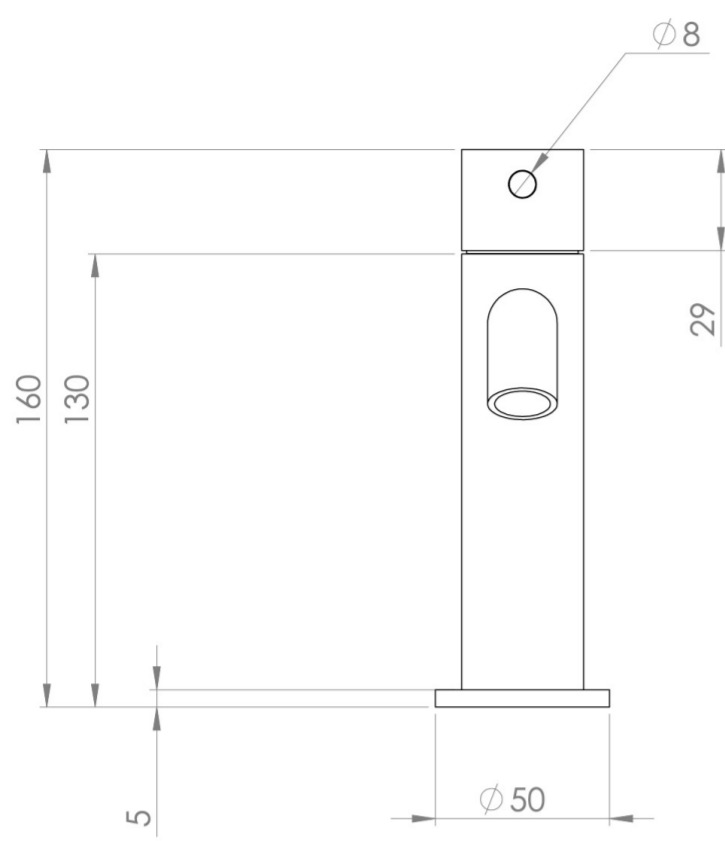

### PRODUCT INFORMATION

<b>Height:</b>	160mm
<b>Width:</b>	50mm
<b>Depth:</b>	148mm
<b>Finish:</b>	Brushed Bronze (PVD)
<b>Product Type:</b>	Deck Mounted Basin Mixer Tap
<b>Material</b>	Brass
<b>Waste</b>	Not included, purchase separately
<b>Guarantee</b>	5 years
<b>Spout Projection (mm)</b>	130

# FLOW RATE

- 1 Bar - Flowrate: 3.82 l/min
- 2 Bar - Flowrate: 5.04 l/min
- 3 Bar - Flowrate: 4.64 l/min
- 5 Bar - Flowrate: 4.57 l/min

Saneux reserves the right to alter the specifications and product range without prior notice. Dimensions are given as a guide only. Dimensions should not be used for surrounding furniture, fixtures and fittings until the product is on site.