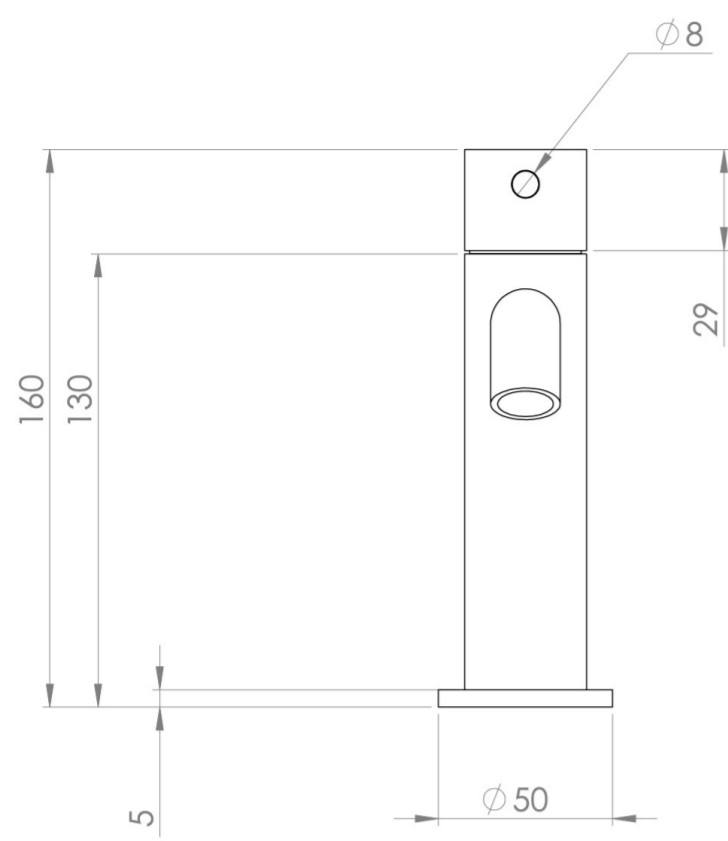

COS BASIN MIXER KIT - W/ CLASSIC HANDLE - BRUSHED BRONZE (PVD)

Product Code: CO301.BR

PRODUCT INFORMATION

Height:	160mm
Width:	50mm
Depth:	148mm
Finish:	Brushed Bronze (PVD)
Product Type:	Deck Mounted Basin Mixer Tap
Material	Brass
Waste	Not included, purchase separately
Guarantee	5 years
Spout Projection (mm)	130

TECHNICAL DRAWING

FLOW RATE

- 1 Bar - Flowrate: 3.82 l/min
- 2 Bar - Flowrate: 5.04 l/min
- 3 Bar - Flowrate: 4.64 l/min
- 5 Bar - Flowrate: 4.57 l/min

Saneux reserves the right to alter the specifications and product range without prior notice. Dimensions are given as a guide only. Dimensions should not be used for surrounding furniture, fixtures and fittings until the product is on site.