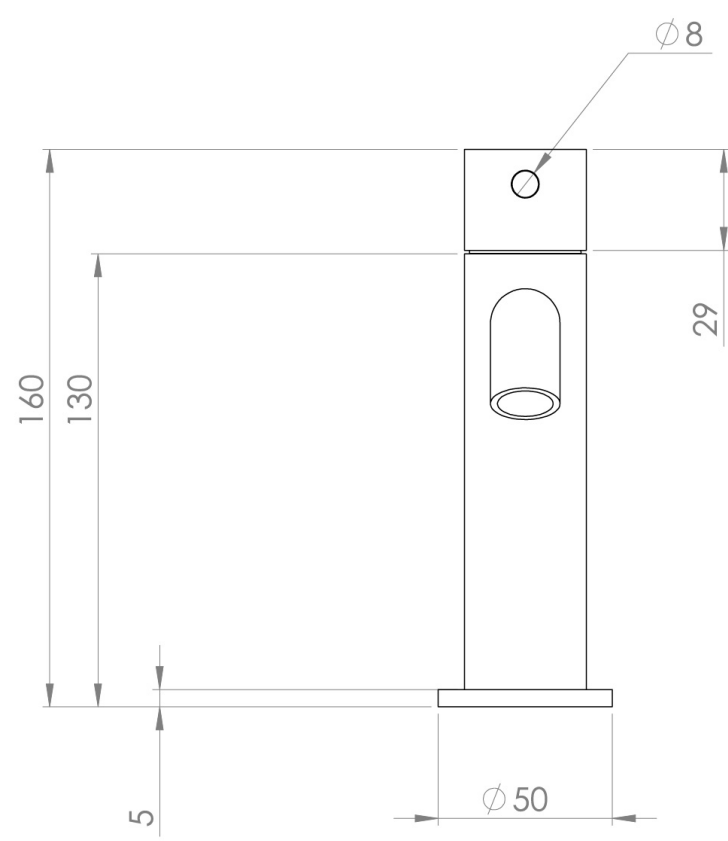

COS BASIN MIXER KIT - W/ CLASSIC HANDLE - BRUSHED BRONZE (PVD)

Product Code: CO301.BR

PRODUCT INFORMATION

Height:	160mm
Width:	50mm
Depth:	148mm
Finish:	Brushed Bronze (PVD)
Product Type:	Deck Mounted Basin Mixer Tap
Material	Brass
Waste	Not included, purchase separately
Guarantee	5 years
Spout Projection (mm)	130

TECHNICAL DRAWING

FLOW RATE

- 1 Bar - Flowrate: 3.82 l/min
- 2 Bar - Flowrate: 5.04 l/min
- 3 Bar - Flowrate: 4.64 l/min
- 5 Bar - Flowrate: 4.57 l/min

Saneux reserves the right to alter the specifications and product range without prior notice. Dimensions are given as a guide only. Dimensions should not be used for surrounding furniture, fixtures and fittings until the product is on site.