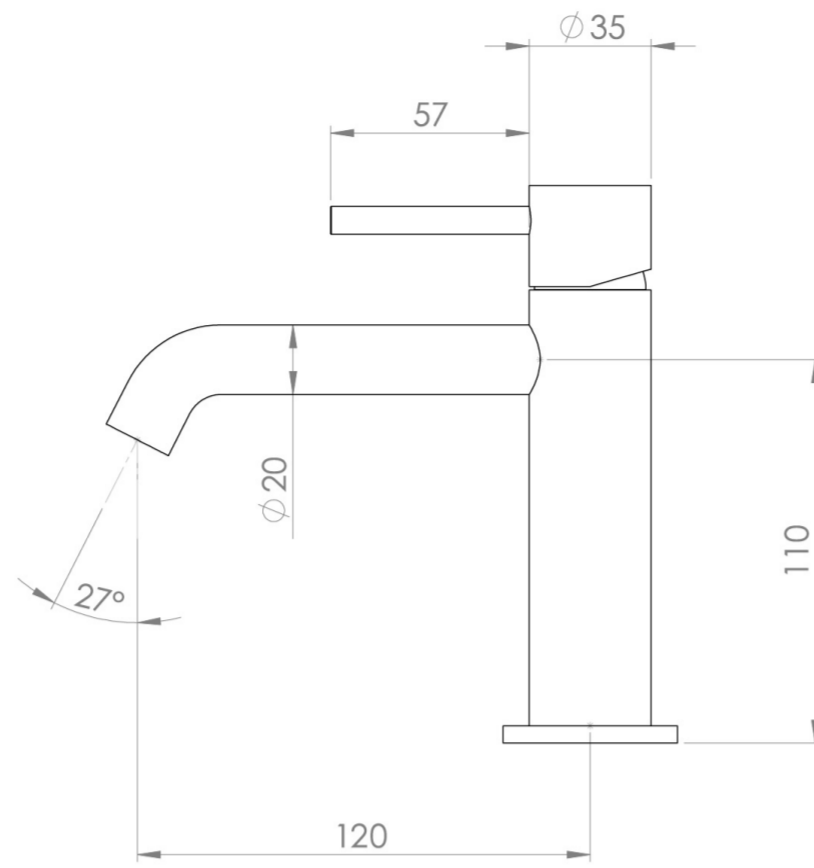

### PRODUCT INFORMATION

<b>Height:</b>	160mm
<b>Width:</b>	50mm
<b>Depth:</b>	148mm
<b>Finish:</b>	Brushed Bronze (PVD)
<b>Product Type:</b>	Deck Mounted Basin Mixer Tap
<b>Material</b>	Brass
<b>Waste</b>	Not included, purchase separately
<b>Guarantee</b>	5 years
<b>Spout Projection (mm)</b>	130

# TECHNICAL DRAWING

# FLOW RATE

- 1 Bar - Flowrate: 3.82 l/min
- 2 Bar - Flowrate: 5.04 l/min
- 3 Bar - Flowrate: 4.64 l/min
- 5 Bar - Flowrate: 4.57 l/min

Saneux reserves the right to alter the specifications and product range without prior notice. Dimensions are given as a guide only. Dimensions should not be used for surrounding furniture, fixtures and fittings until the product is on site.