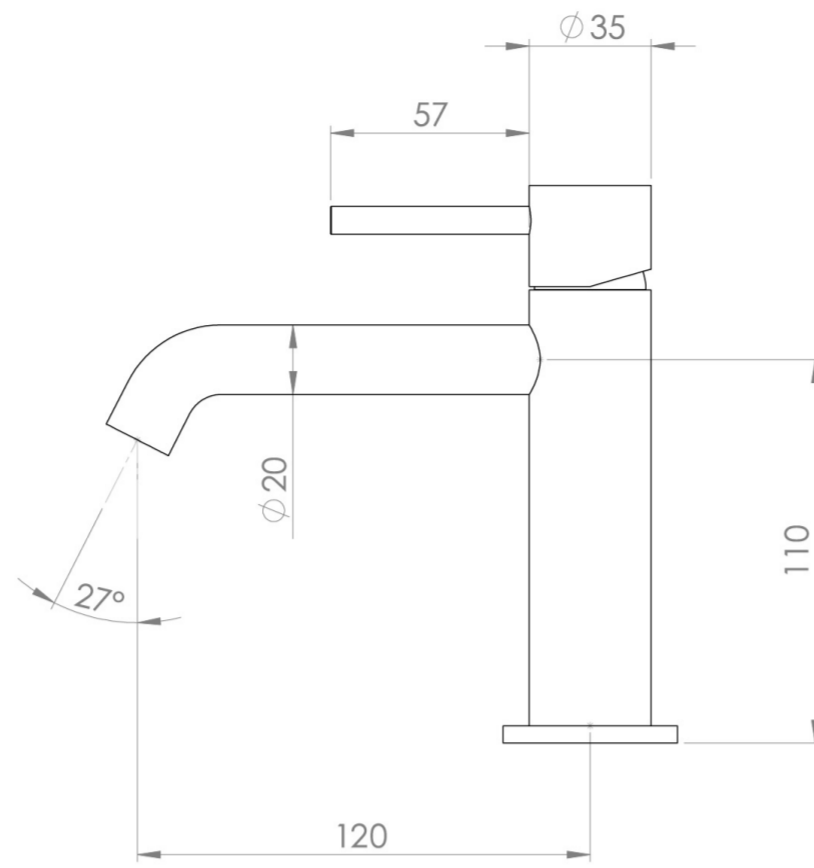

### PRODUCT INFORMATION

<b>Height:</b>	160mm
<b>Width:</b>	50mm
<b>Depth:</b>	148mm
<b>Finish:</b>	Satin Black (PVD)
<b>Product Type:</b>	Deck Mounted Basin Mixer Tap
<b>Material</b>	Brass
<b>Waste</b>	Not included, purchase separately
<b>Guarantee</b>	5 years
<b>Spout Projection (mm)</b>	130

# FLOW RATE

- 1 Bar - Flowrate: 3.82 l/min
- 2 Bar - Flowrate: 5.04 l/min
- 3 Bar - Flowrate: 4.64 l/min
- 5 Bar - Flowrate: 4.57 l/min

Saneux reserves the right to alter the specifications and product range without prior notice. Dimensions are given as a guide only. Dimensions should not be used for surrounding furniture, fixtures and fittings until the product is on site.