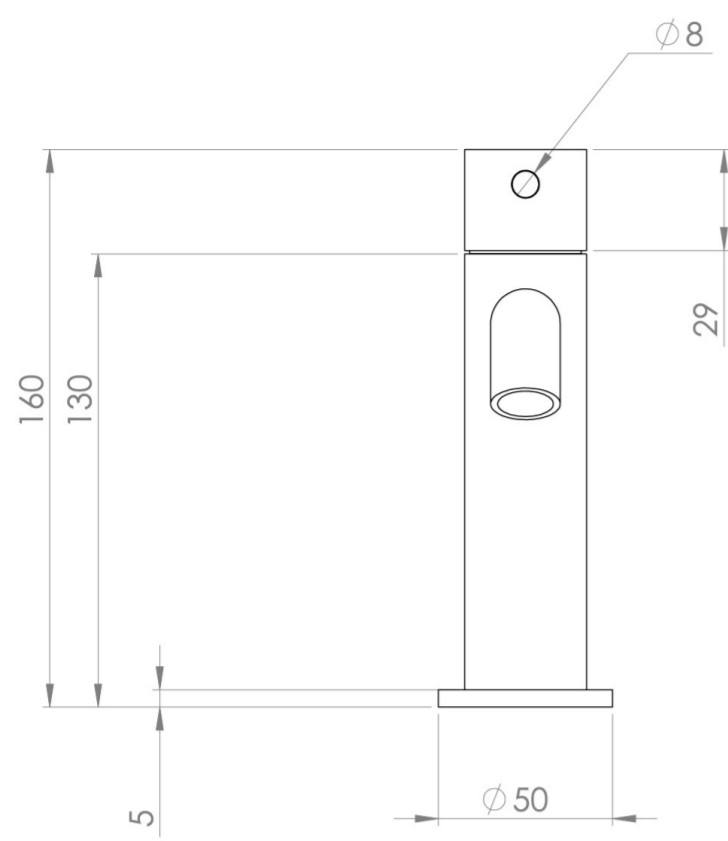

### PRODUCT INFORMATION

<b>Height:</b>	160mm
<b>Width:</b>	50mm
<b>Depth:</b>	148mm
<b>Finish:</b>	Satin Black (PVD)
<b>Product Type:</b>	Deck Mounted Basin Mixer Tap
<b>Material</b>	Brass
<b>Waste</b>	Not included, purchase separately
<b>Guarantee</b>	5 years
<b>Spout Projection (mm)</b>	130

# FLOW RATE

- 1 Bar - Flowrate: 3.82 l/min
- 2 Bar - Flowrate: 5.04 l/min
- 3 Bar - Flowrate: 4.64 l/min
- 5 Bar - Flowrate: 4.57 l/min

Saneux reserves the right to alter the specifications and product range without prior notice. Dimensions are given as a guide only. Dimensions should not be used for surrounding furniture, fixtures and fittings until the product is on site.